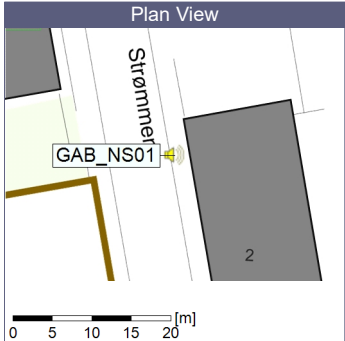

Remarks

...

Noise Time Related Diagram

04/04/2023
05/04/2023

○○○ GAB_NS01

Project: Kronos Sydhavnen
Construction: Gåsebæk
Location: N-V

05/04/2023
06/04/2023

Noise Time Related Diagram