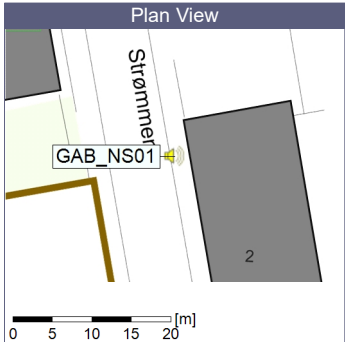

Project: Kronos Sydhavnen
Construction: Gåsebæk
Location: N-V

03/04/2023
04/04/2023

Remarks

...

Noise Time Related Diagram

○○○ GAB_NS01

Project: Kronos Sydhavnen
Construction: Gåsebæk
Location: N-V

Plan View