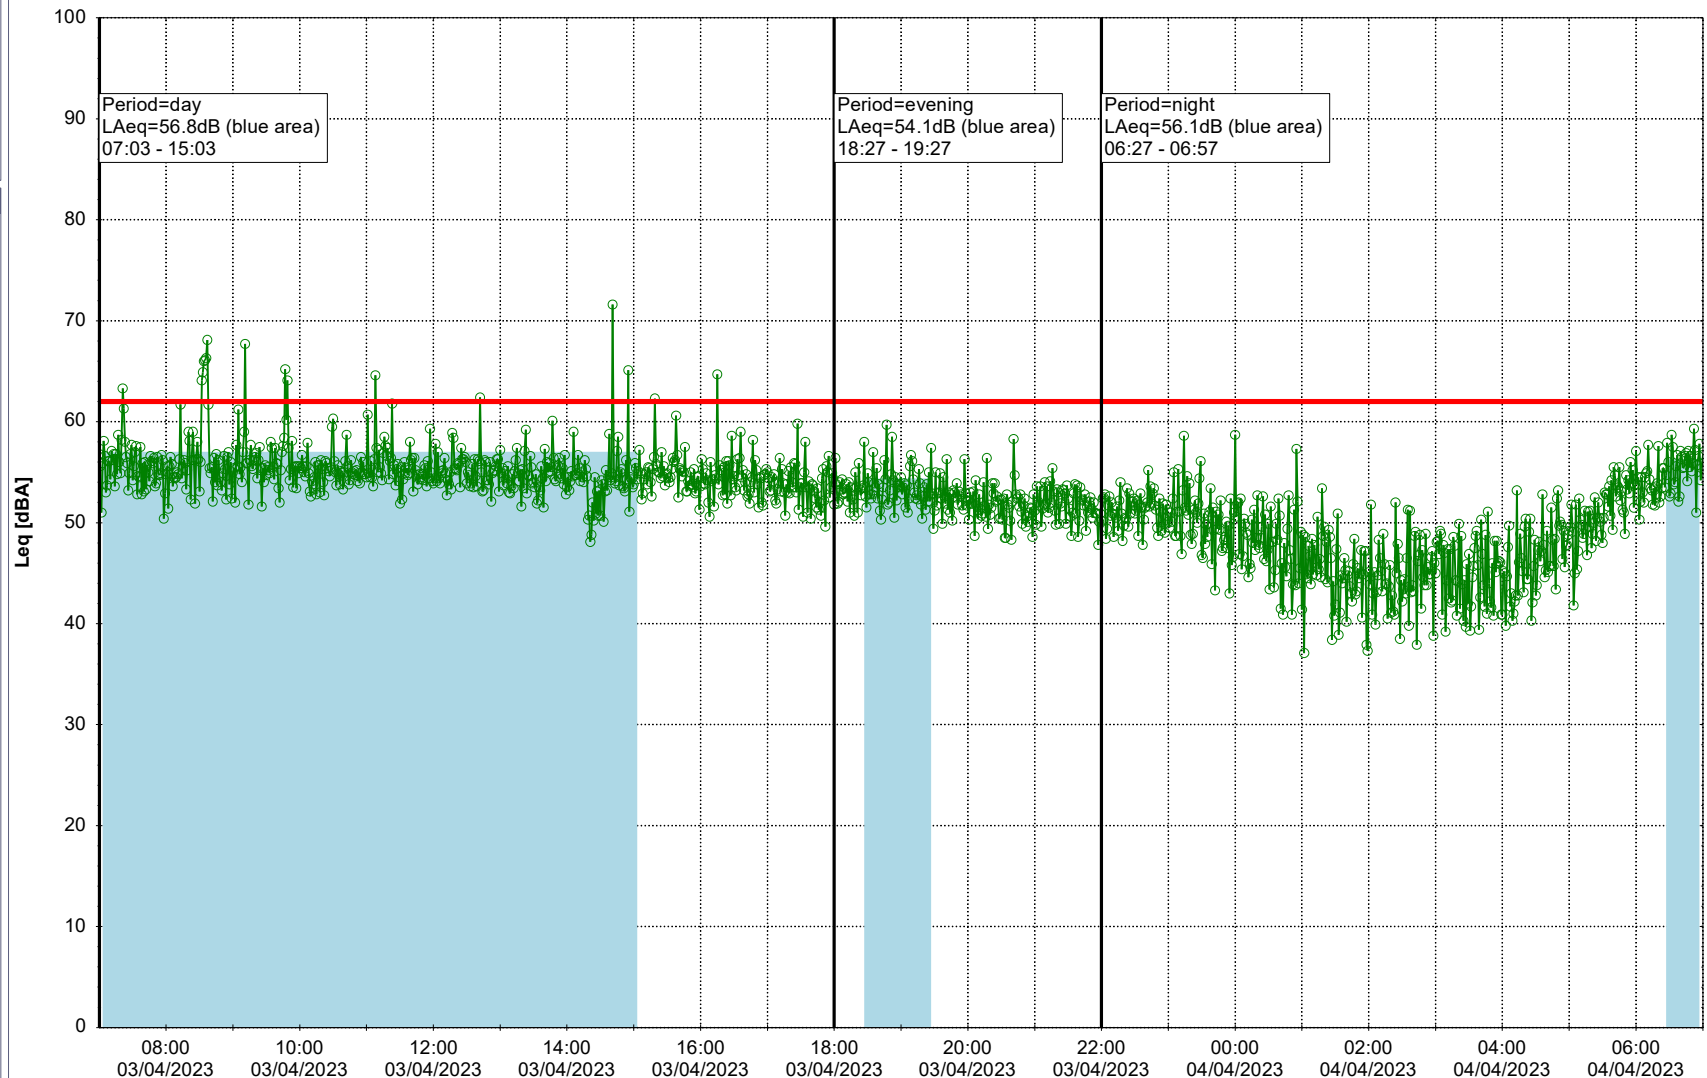

Project: Kronos Sydhavnen
Construction: Gåsebæk
Location: N-V

03/04/2023
04/04/2023

Remarks

...

Noise Time Related Diagram

○○○ GAB_NS01

Project: Kronos Sydhavnen
Construction: Gåsebæk
Location: N-V

Plan View

Remarks

...

Noise Time Related Diagram

04/04/2023
05/04/2023

○○○ GAB_NS01

Project: Kronos Sydhavnen
Construction: Gåsebæk
Location: N-V

05/04/2023
06/04/2023

Noise Time Related Diagram

○○○○ GAB_NS01

Remarks

...

Project: Kronos Sydhavnen
Construction: Gåsebæk
Location: N-V

06/04/2023
07/04/2023

Plan View

Remarks

...

Noise Time Related Diagram

○○○ GAB_NS01

Project: Kronos Sydhavnen
Construction: Gåsebæk
Location: N-V

Plan View

Remarks

...

Noise Time Related Diagram

07/04/2023
08/04/2023