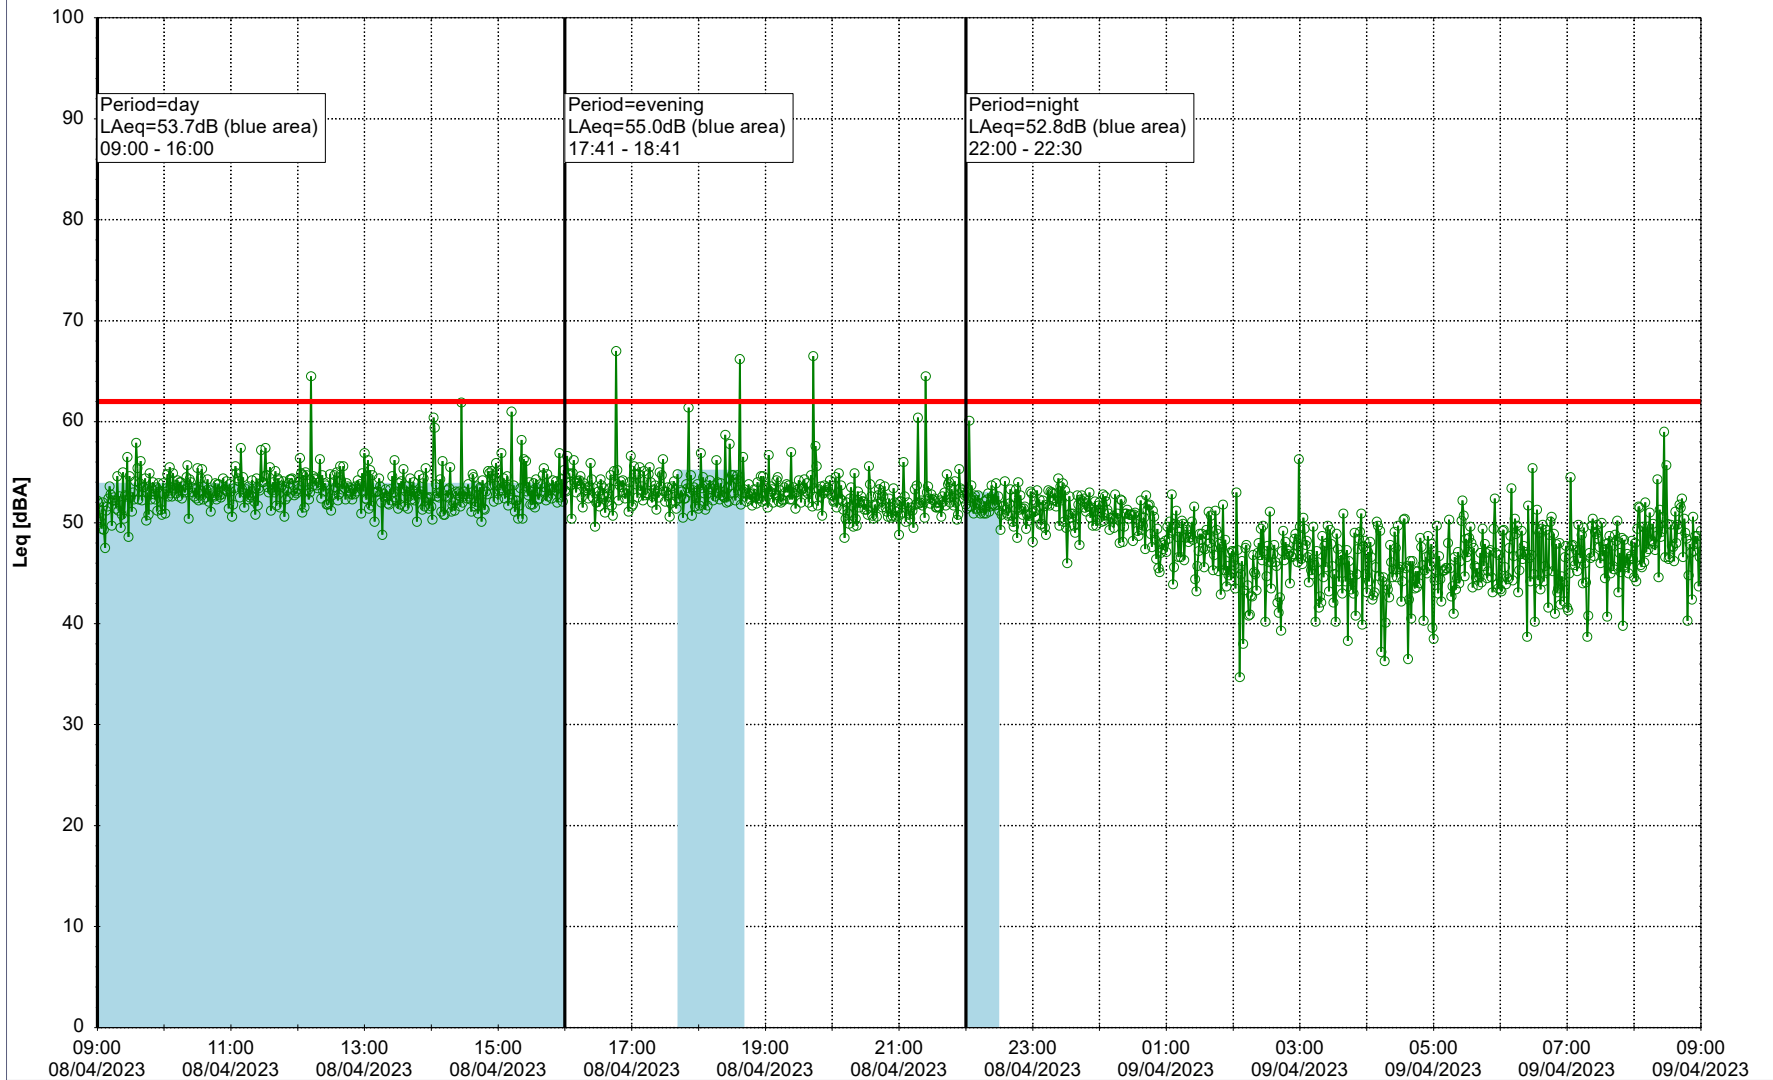

Noise Time Related Diagram

○○○ GAB_NS01

Project: Kronos Sydhavnen
Construction: Gåsebæk
Location: N-V

Plan View

Remarks

...

Noise Time Related Diagram

07/04/2023
08/04/2023

○○○ GAB_NS01

Project: Kronos Sydhavnen
Construction: Gåsebæk
Location: N-V

Plan View

Remarks

...

Noise Time Related Diagram

08/04/2023
09/04/2023

○○○ GAB_NS01

Project: Kronos Sydhavnen
Construction: Gåsebæk
Location: N-V

Plan View

Remarks

...

Noise Time Related Diagram

09/04/2023
10/04/2023

○○○ GAB_NS01