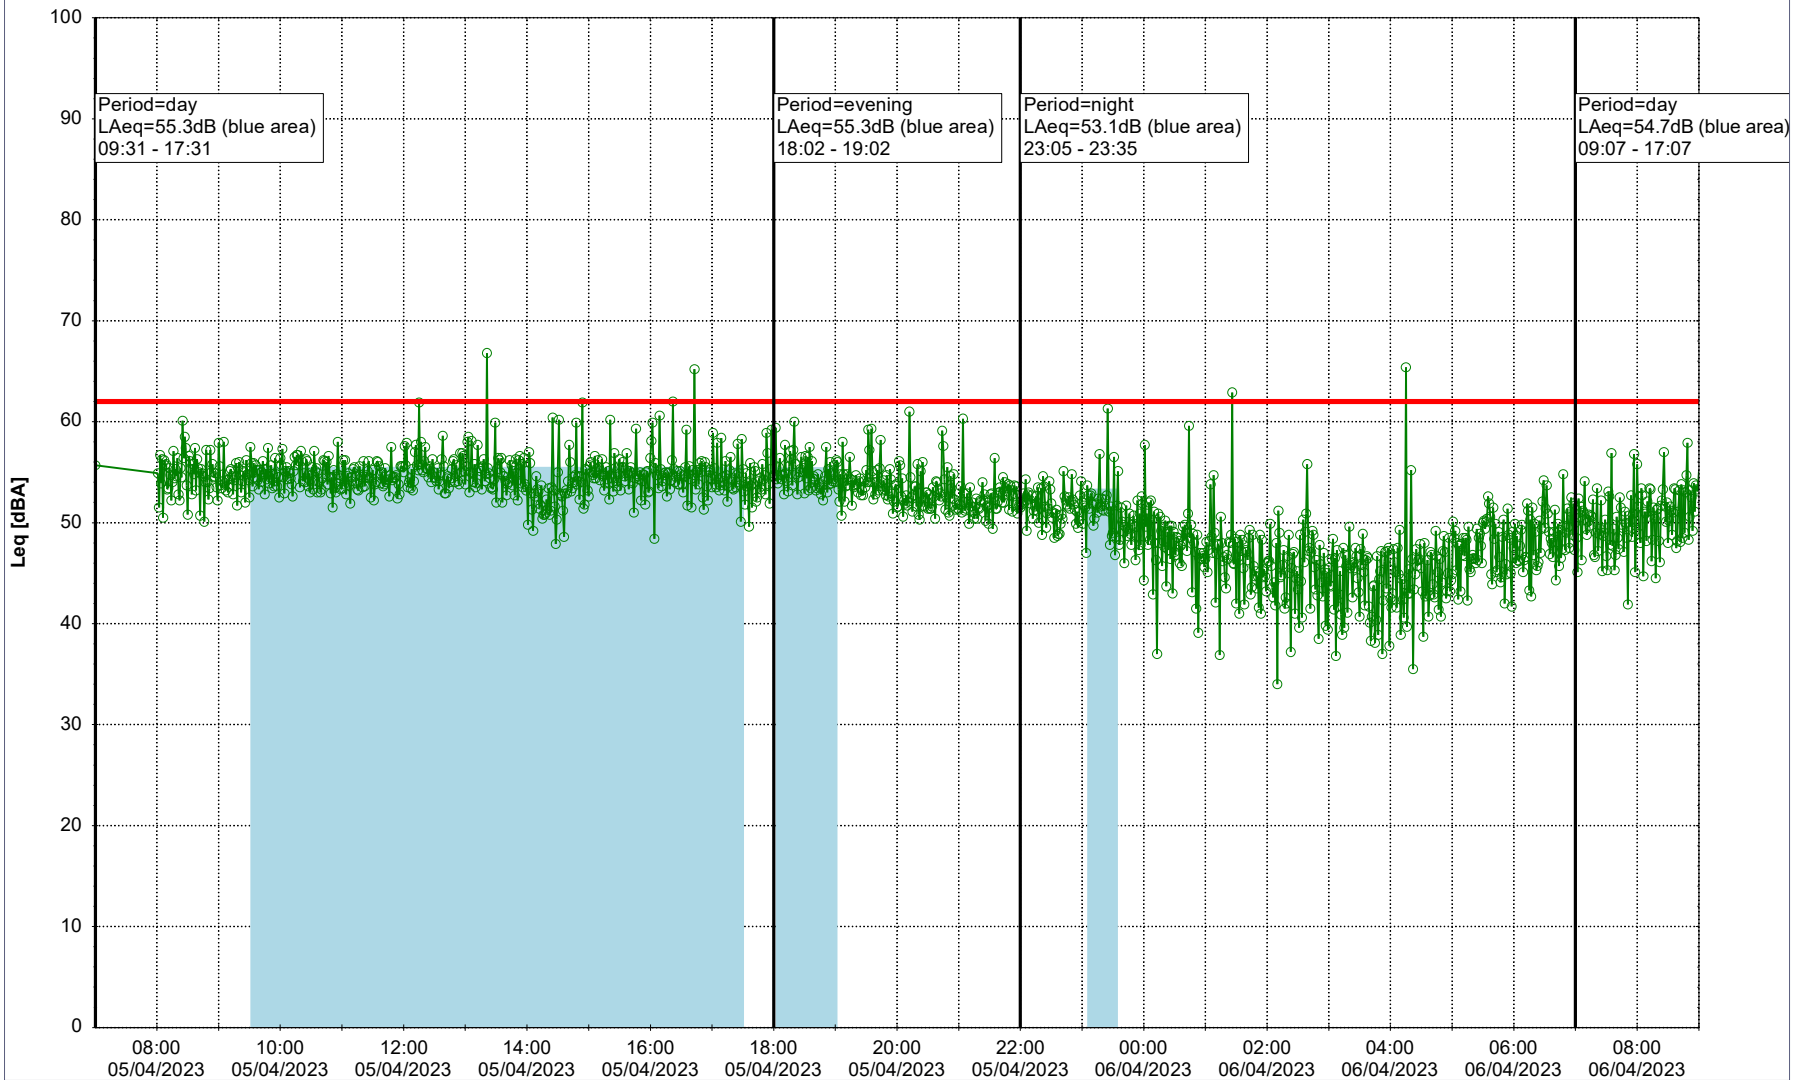

Remarks

...

Noise Time Related Diagram

04/04/2023
05/04/2023

○○○ GAB_NS01

Project: Kronos Sydhavnen
Construction: Gåsebæk
Location: N-V

05/04/2023
06/04/2023

Noise Time Related Diagram

○○○○ GAB_NS01

Remarks

...

Project: Kronos Sydhavnen
Construction: Gåsebæk
Location: N-V

06/04/2023
07/04/2023

Plan View

Remarks

...

Noise Time Related Diagram

○○○ GAB_NS01

Project: Kronos Sydhavnen
Construction: Gåsebæk
Location: N-V

Plan View

Remarks

...

Noise Time Related Diagram

07/04/2023
08/04/2023

Project: Kronos Sydhavnen
Construction: Gåsebæk
Location: N-V

Plan View

Remarks

...

Noise Time Related Diagram

09/04/2023
10/04/2023

○○○ GAB_NS01