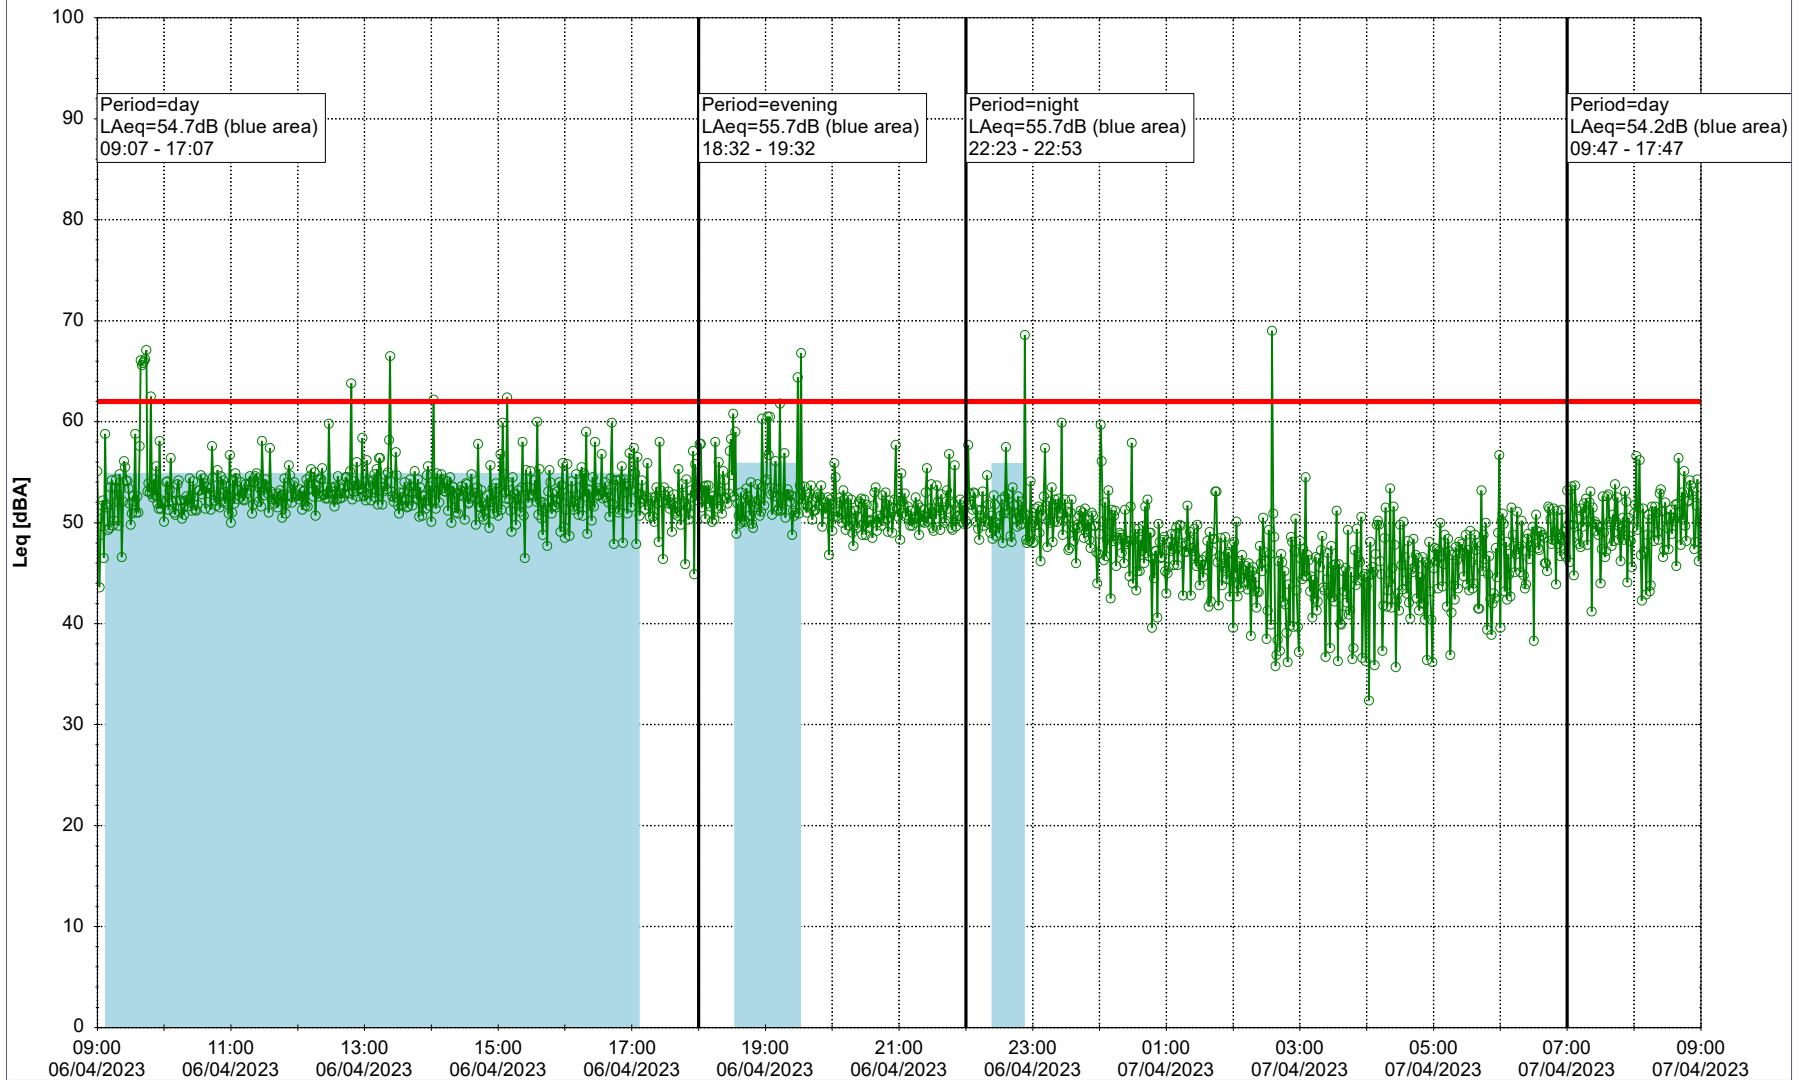

○○○○ GAB_NS01

Remarks

...

Project: Kronos Sydhavnen
Construction: Gåsebæk
Location: N-V

06/04/2023
07/04/2023

Plan View

Remarks

...

Noise Time Related Diagram

○○○ GAB_NS01

Project: Kronos Sydhavnen
Construction: Gåsebæk
Location: N-V

Plan View

Remarks

...

Noise Time Related Diagram

07/04/2023
08/04/2023

○○○ GAB_NS01

Project: Kronos Sydhavnen
Construction: Gåsebæk
Location: N-V

Plan View

Remarks

...

Noise Time Related Diagram

08/04/2023
09/04/2023

○○○ GAB_NS01

Project: Kronos Sydhavnen
Construction: Gåsebæk
Location: N-V

Plan View

Remarks

...

Noise Time Related Diagram

09/04/2023
10/04/2023

○○○ GAB_NS01