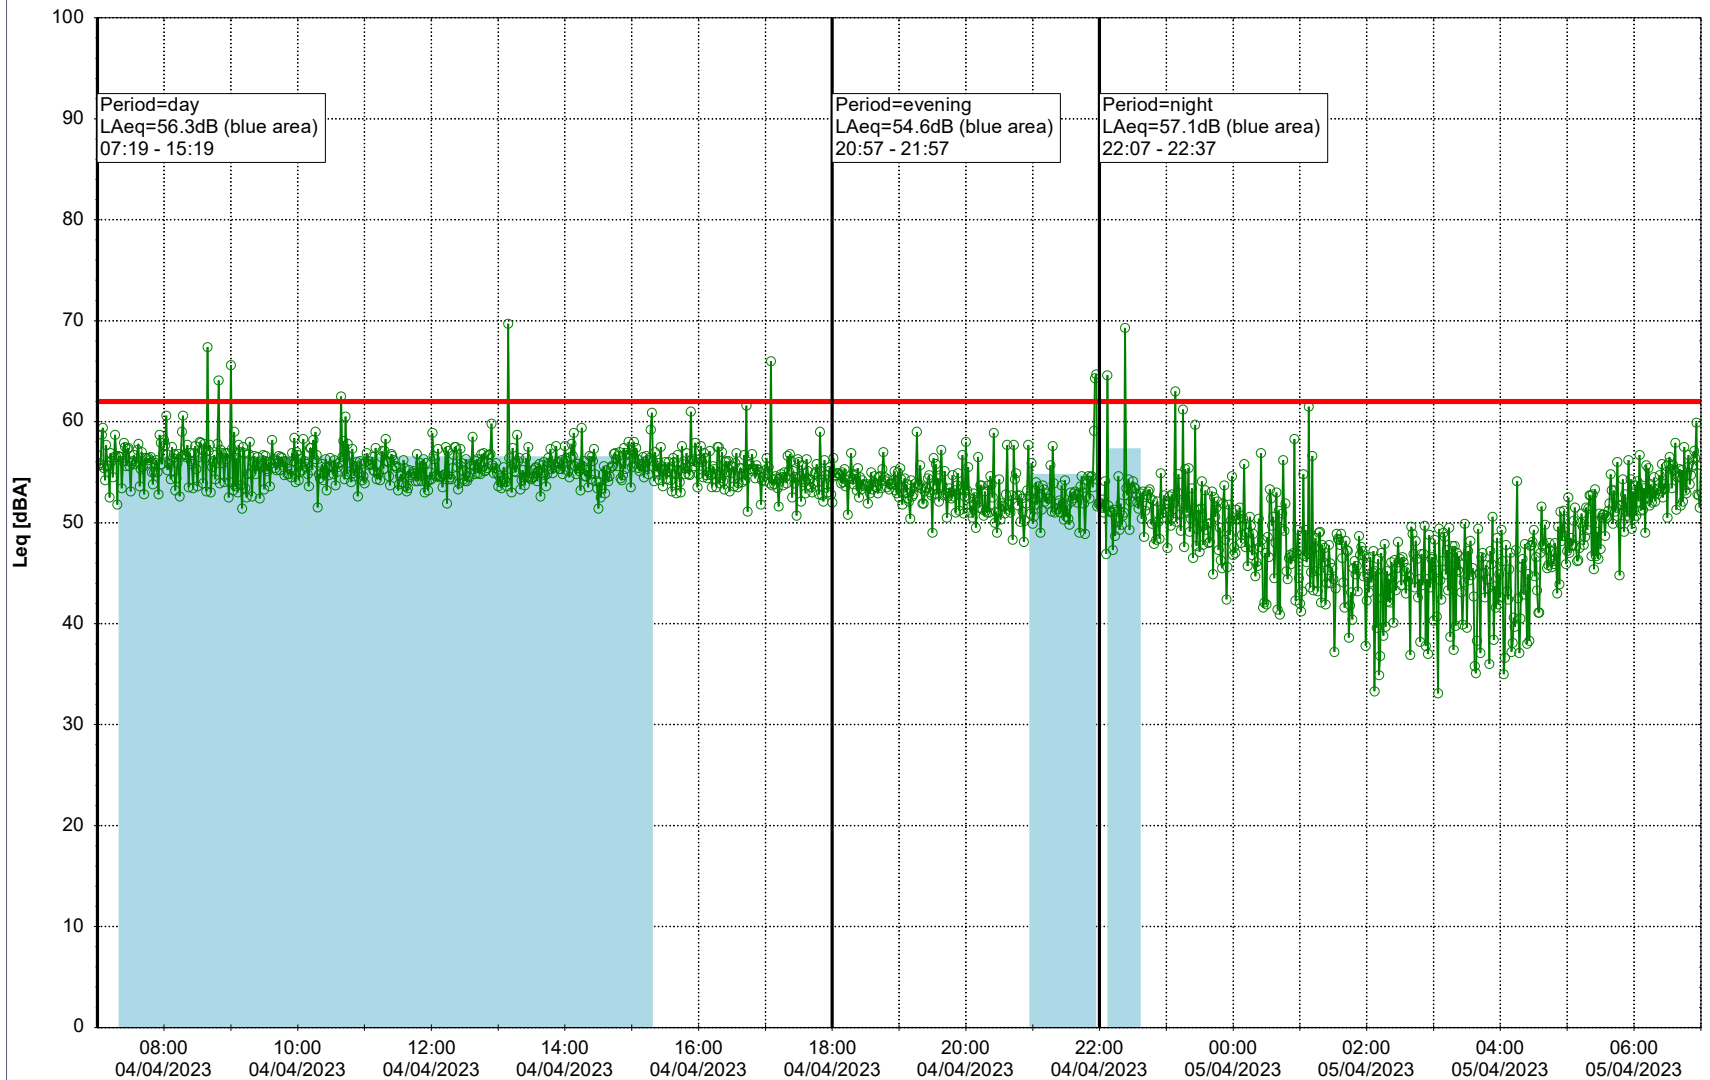

Project: Kronos Sydhavnen
Construction: Gåsebæk
Location: N-V

03/04/2023
04/04/2023

Remarks

...

Noise Time Related Diagram

○○○ GAB_NS01

Project: Kronos Sydhavnen
Construction: Gåsebæk
Location: N-V

Plan View

Remarks

...

Noise Time Related Diagram

04/04/2023
05/04/2023

○○○ GAB_NS01

Project: Kronos Sydhavnen
Construction: Gåsebæk
Location: N-V

05/04/2023
06/04/2023

Noise Time Related Diagram

Noise Time Related Diagram

○○○ GAB_NS01

Project: Kronos Sydhavnen
Construction: Gåsebæk
Location: N-V

Plan View

Remarks

...

Noise Time Related Diagram

07/04/2023
08/04/2023

Project: Kronos Sydhavnen
Construction: Gåsebæk
Location: N-V

Plan View

Remarks

...

Noise Time Related Diagram

09/04/2023
10/04/2023

○○○ GAB_NS01