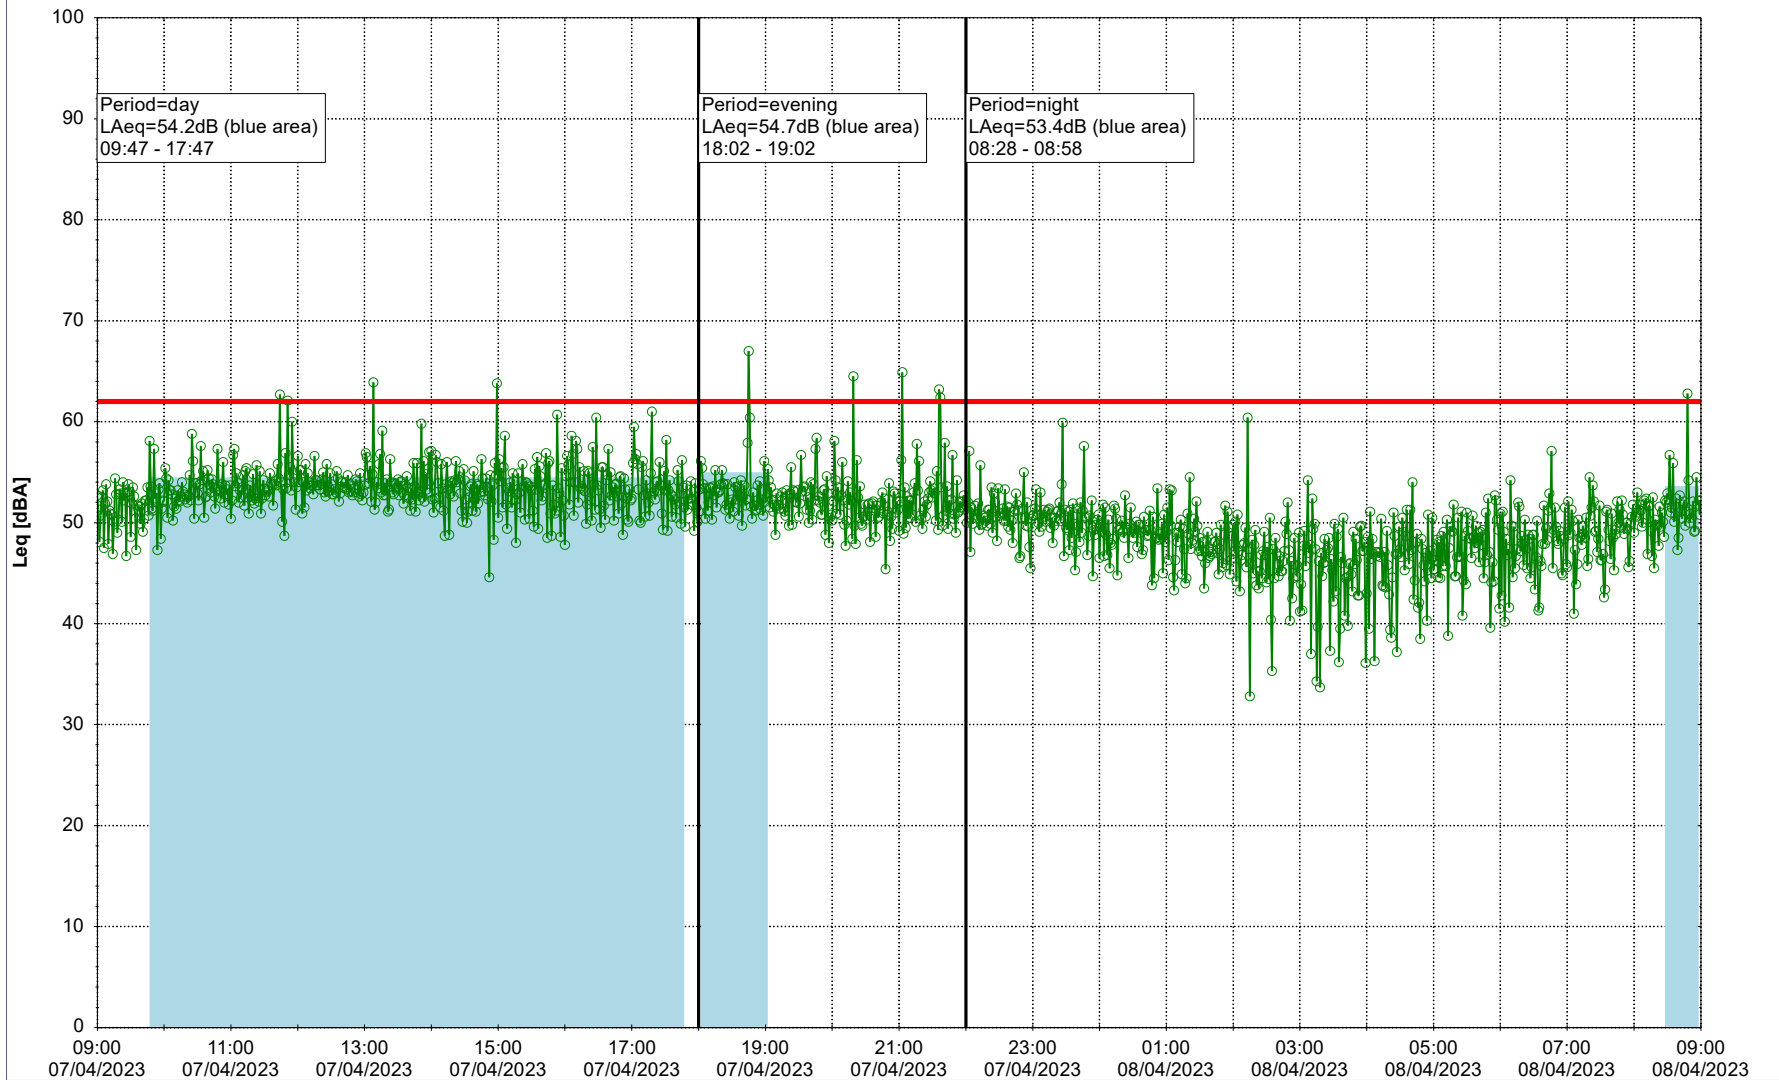

Noise Time Related Diagram

○○○ GAB_NS01

Project: Kronos Sydhavnen
Construction: Gåsebæk
Location: N-V

Plan View

Remarks

...

Noise Time Related Diagram

07/04/2023
08/04/2023

○○○ GAB_NS01

Project: Kronos Sydhavnen
Construction: Gåsebæk
Location: N-V

Plan View

Remarks

...

Noise Time Related Diagram

08/04/2023
09/04/2023

○○○ GAB_NS01

Project: Kronos Sydhavnen
Construction: Gåsebæk
Location: N-V

Plan View

Remarks

...

Noise Time Related Diagram

09/04/2023
10/04/2023

○○○ GAB_NS01