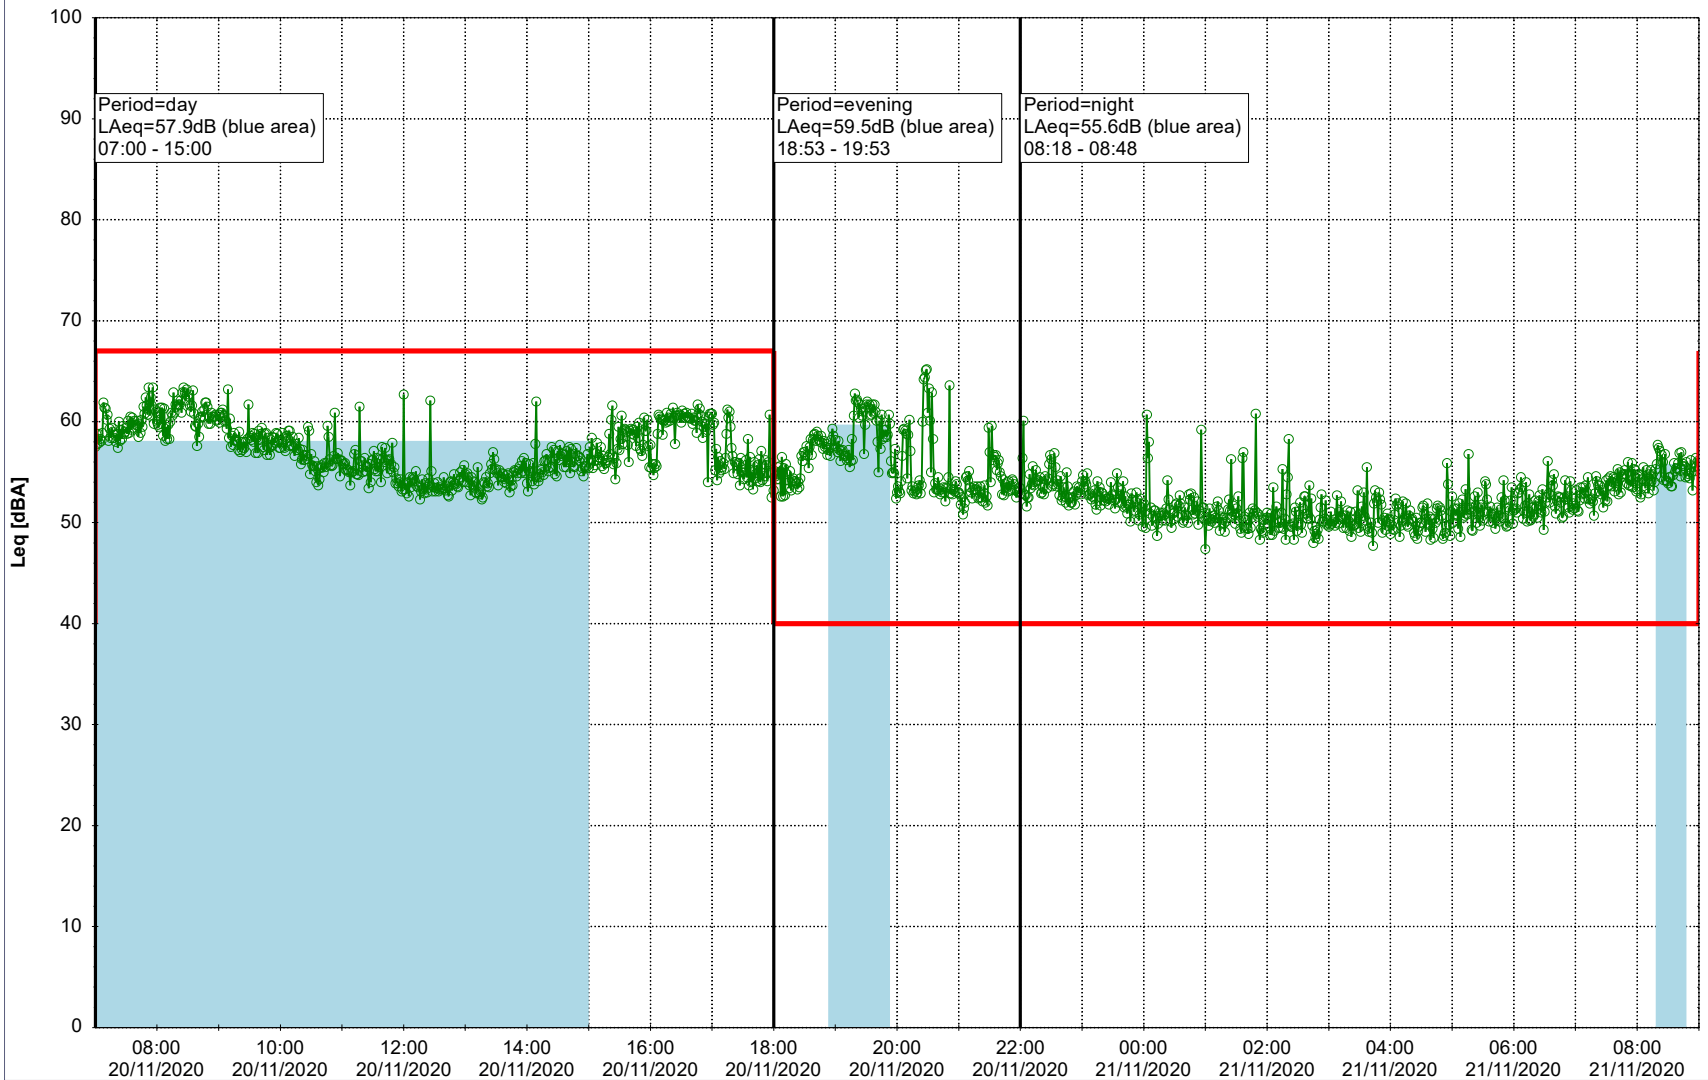

Remarks

...

Noise Time Related Diagram

19/11/2020
20/11/2020

○○○○ SLU_NS01

Project: Kronos Sydhavnen
Construction: Sluseholmen
Location: N-V

Plan View

Remarks

...

Noise Time Related Diagram

20/11/2020
21/11/2020

SLU_NS01

Project: Kronos Sydhavnen
Construction: Sluseholmen
Location: N-V

Plan View

Remarks

...

Noise Time Related Diagram

21/11/2020
22/11/2020

○○○○ SLU_NS01

Project: Kronos Sydhavnen
Construction: Sluseholmen
Location: N-V

Plan View

Remarks

...

Noise Time Related Diagram