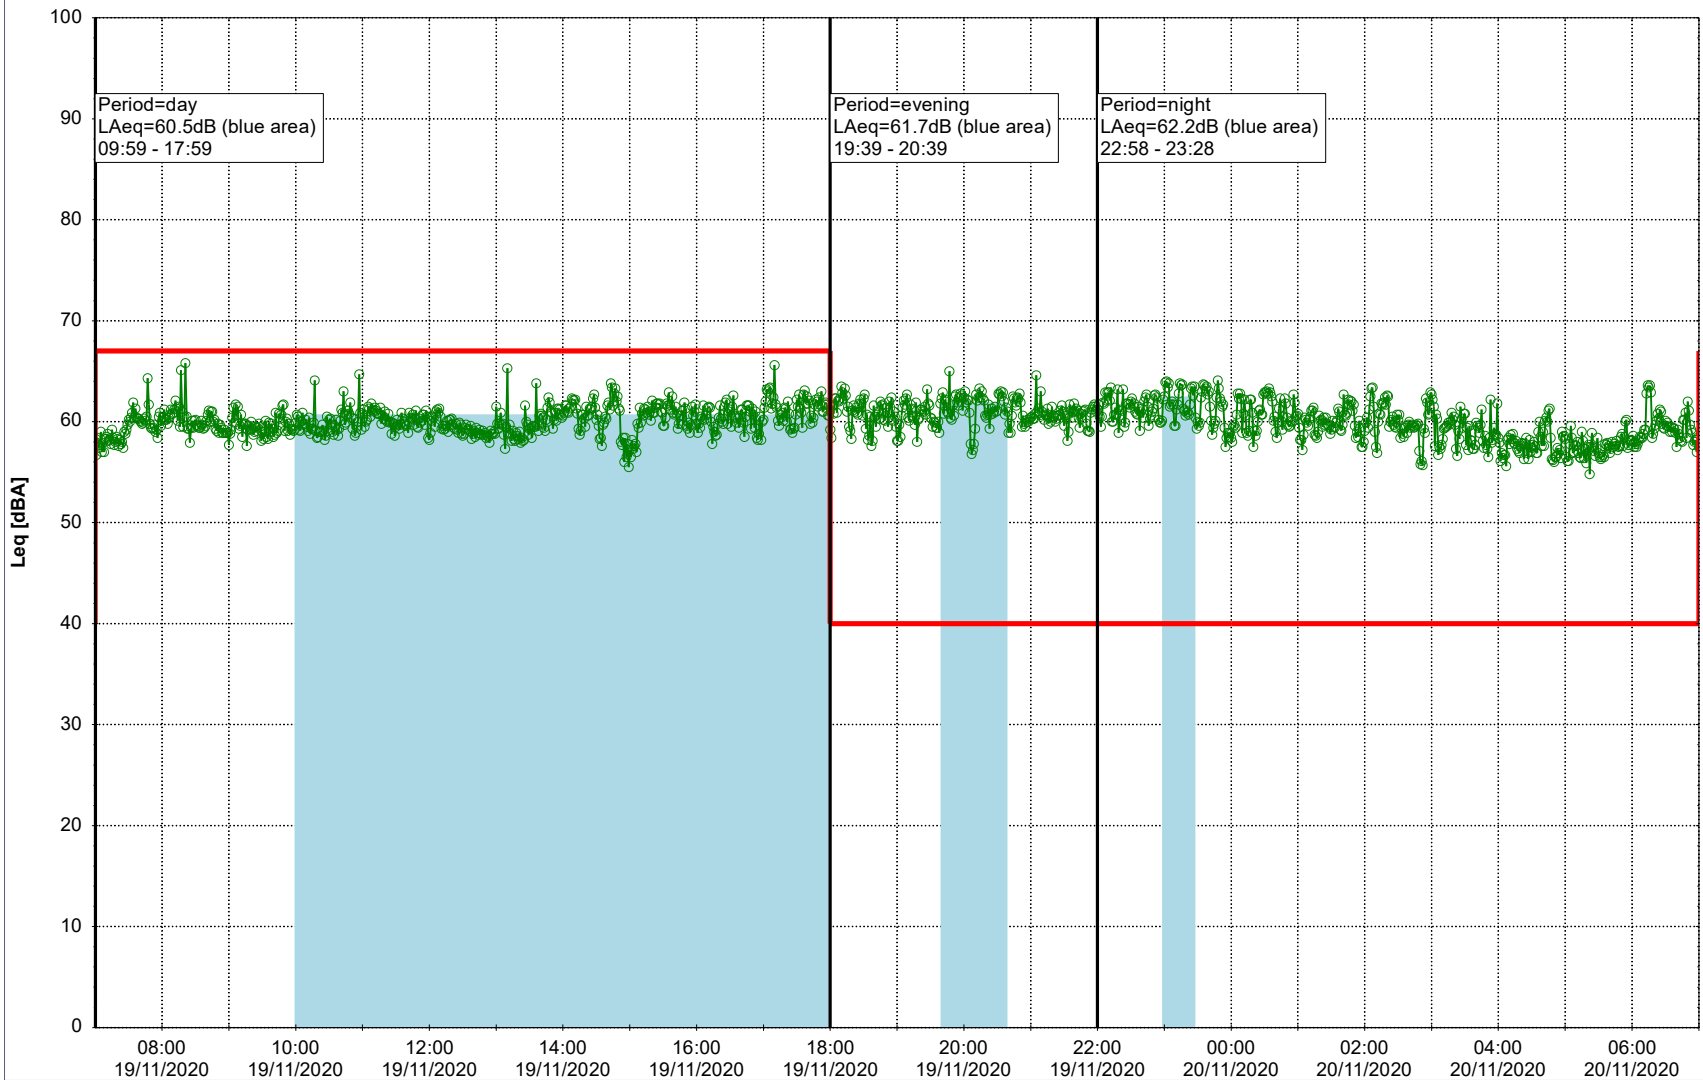

0 5 10 15 20 [m]

Remarks

...

Noise Time Related Diagram

18/11/2020
19/11/2020

○○○○ SLU_NS01

Project: Kronos Sydhavnen
Construction: Sluseholmen
Location: N-V

Plan View

Remarks

...

Noise Time Related Diagram

19/11/2020
20/11/2020

○○○○ SLU_NS01

Project: Kronos Sydhavnen
Construction: Sluseholmen
Location: N-V

Plan View

Remarks

...

Noise Time Related Diagram

20/11/2020
21/11/2020

SLU_NS01

Project: Kronos Sydhavnen
Construction: Sluseholmen
Location: N-V

Plan View

Remarks

...

Noise Time Related Diagram

21/11/2020
22/11/2020

○○○○ SLU_NS01

Project: Kronos Sydhavnen
Construction: Sluseholmen
Location: N-V

Plan View

Remarks

...

Noise Time Related Diagram