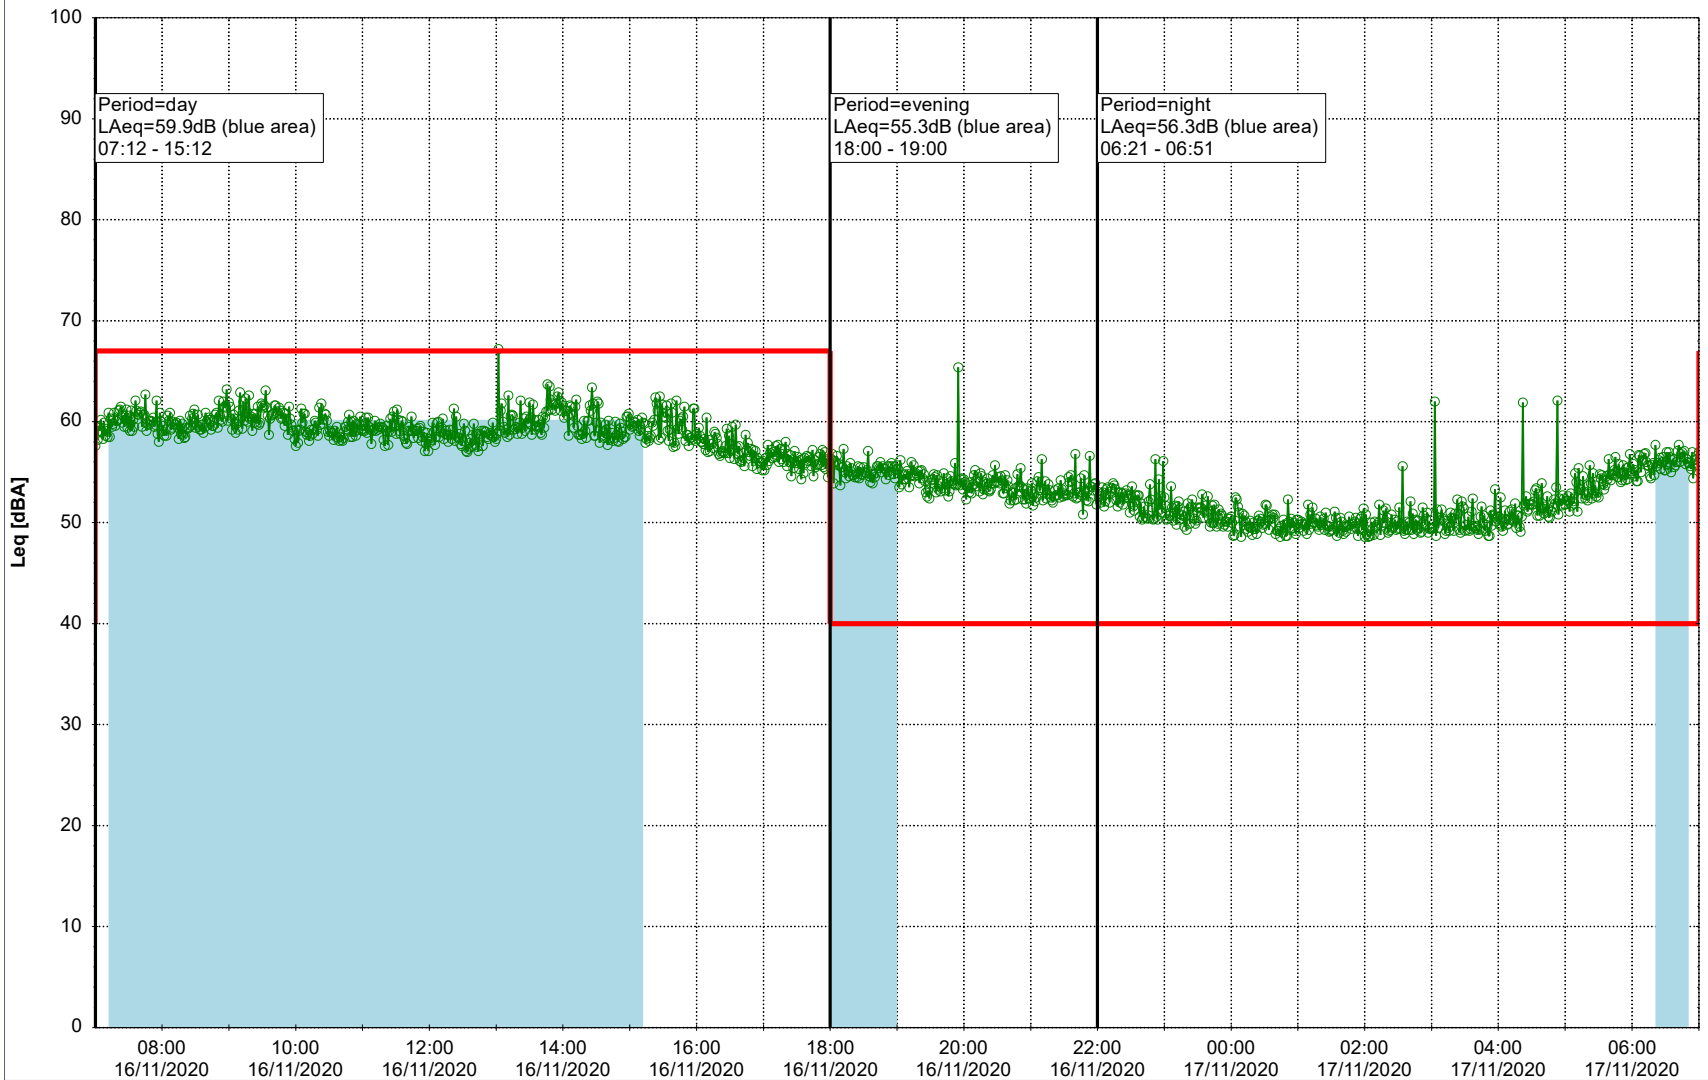

Project: Kronos Sydhavnen
Construction: Sluseholmen
Location: N-V

Plan View

Remarks

...

Noise Time Related Diagram

16/11/2020
17/11/2020

○○○○ SLU_NS01

Project: Kronos Sydhavnen
Construction: Sluseholmen
Location: N-V

Plan View

Remarks

...

Noise Time Related Diagram

17/11/2020
18/11/2020

○○○○ SLU_NS01

Project: Kronos Sydhavnen
Construction: Sluseholmen
Location: N-V

Plan View

0 5 10 15 20 [m]

Remarks

...

Noise Time Related Diagram

18/11/2020
19/11/2020

○○○○ SLU_NS01

Project: Kronos Sydhavnen
Construction: Sluseholmen
Location: N-V

Plan View

...

Noise Time Related Diagram

20/11/2020
21/11/2020

SLU_NS01

Project: Kronos Sydhavnen
Construction: Sluseholmen
Location: N-V

Plan View

Remarks

...