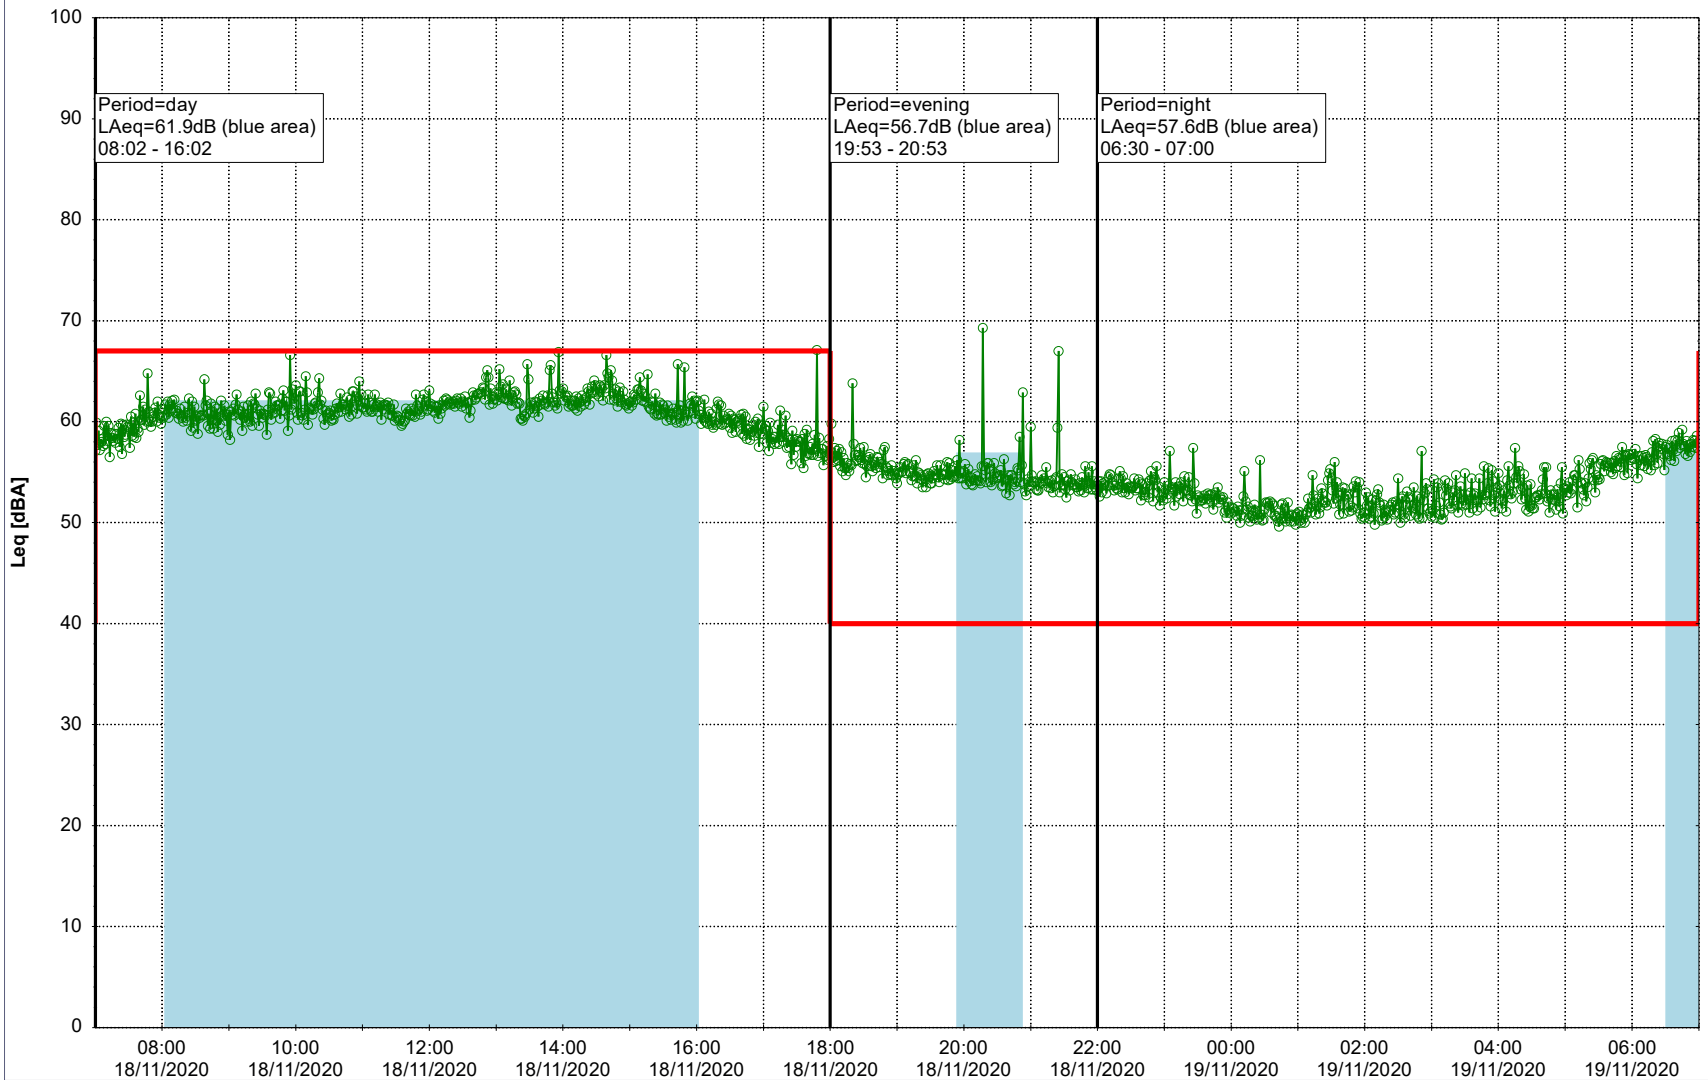

0 5 10 15 20 [m]

Remarks

...

Noise Time Related Diagram

18/11/2020
19/11/2020

○○○○ SLU_NS01

Project: Kronos Sydhavnen
Construction: Sluseholmen
Location: N-V

Plan View

Remarks

...

Noise Time Related Diagram

19/11/2020
20/11/2020

○○○○ SLU_NS01

Project: Kronos Sydhavnen
Construction: Sluseholmen
Location: N-V

Plan View

Remarks

...

Noise Time Related Diagram

20/11/2020
21/11/2020

SLU_NS01

Project: Kronos Sydhavnen
Construction: Sluseholmen
Location: N-V

Plan View

Remarks

...

Noise Time Related Diagram

21/11/2020
22/11/2020

○○○○ SLU_NS01

Project: Kronos Sydhavnen
Construction: Sluseholmen
Location: N-V

Plan View

Remarks

...

Noise Time Related Diagram