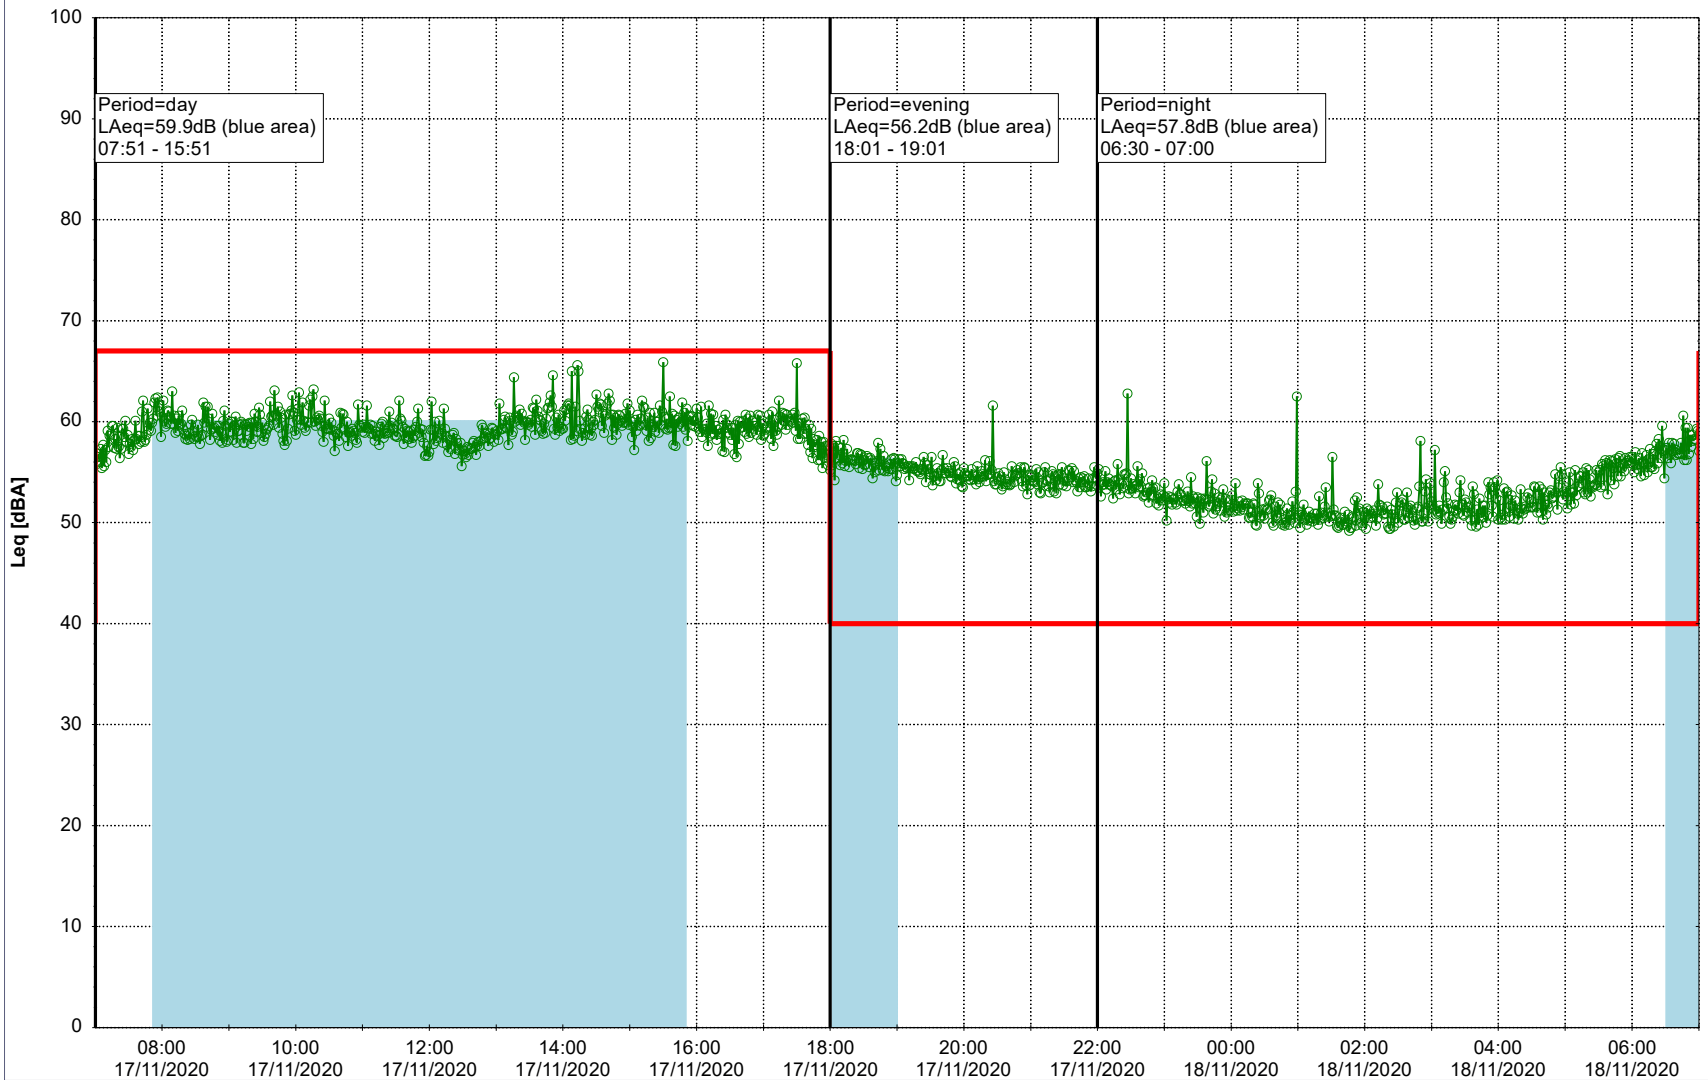

Plan View

Remarks

...

Noise Time Related Diagram

17/11/2020
18/11/2020

○○○○ SLU_NS01

Project: Kronos Sydhavnen
Construction: Sluseholmen
Location: N-V

Plan View

0 5 10 15 20 [m]

Remarks

...

Noise Time Related Diagram

18/11/2020
19/11/2020

○○○○ SLU_NS01

Project: Kronos Sydhavnen
Construction: Sluseholmen
Location: N-V

Plan View

...

Noise Time Related Diagram

20/11/2020
21/11/2020

SLU_NS01

Project: Kronos Sydhavnen
Construction: Sluseholmen
Location: N-V

Plan View

Remarks

...

Noise Time Related Diagram

21/11/2020
22/11/2020

○○○○ SLU_NS01

Project: Kronos Sydhavnen
Construction: Sluseholmen
Location: N-V

Plan View

Remarks

...

Noise Time Related Diagram