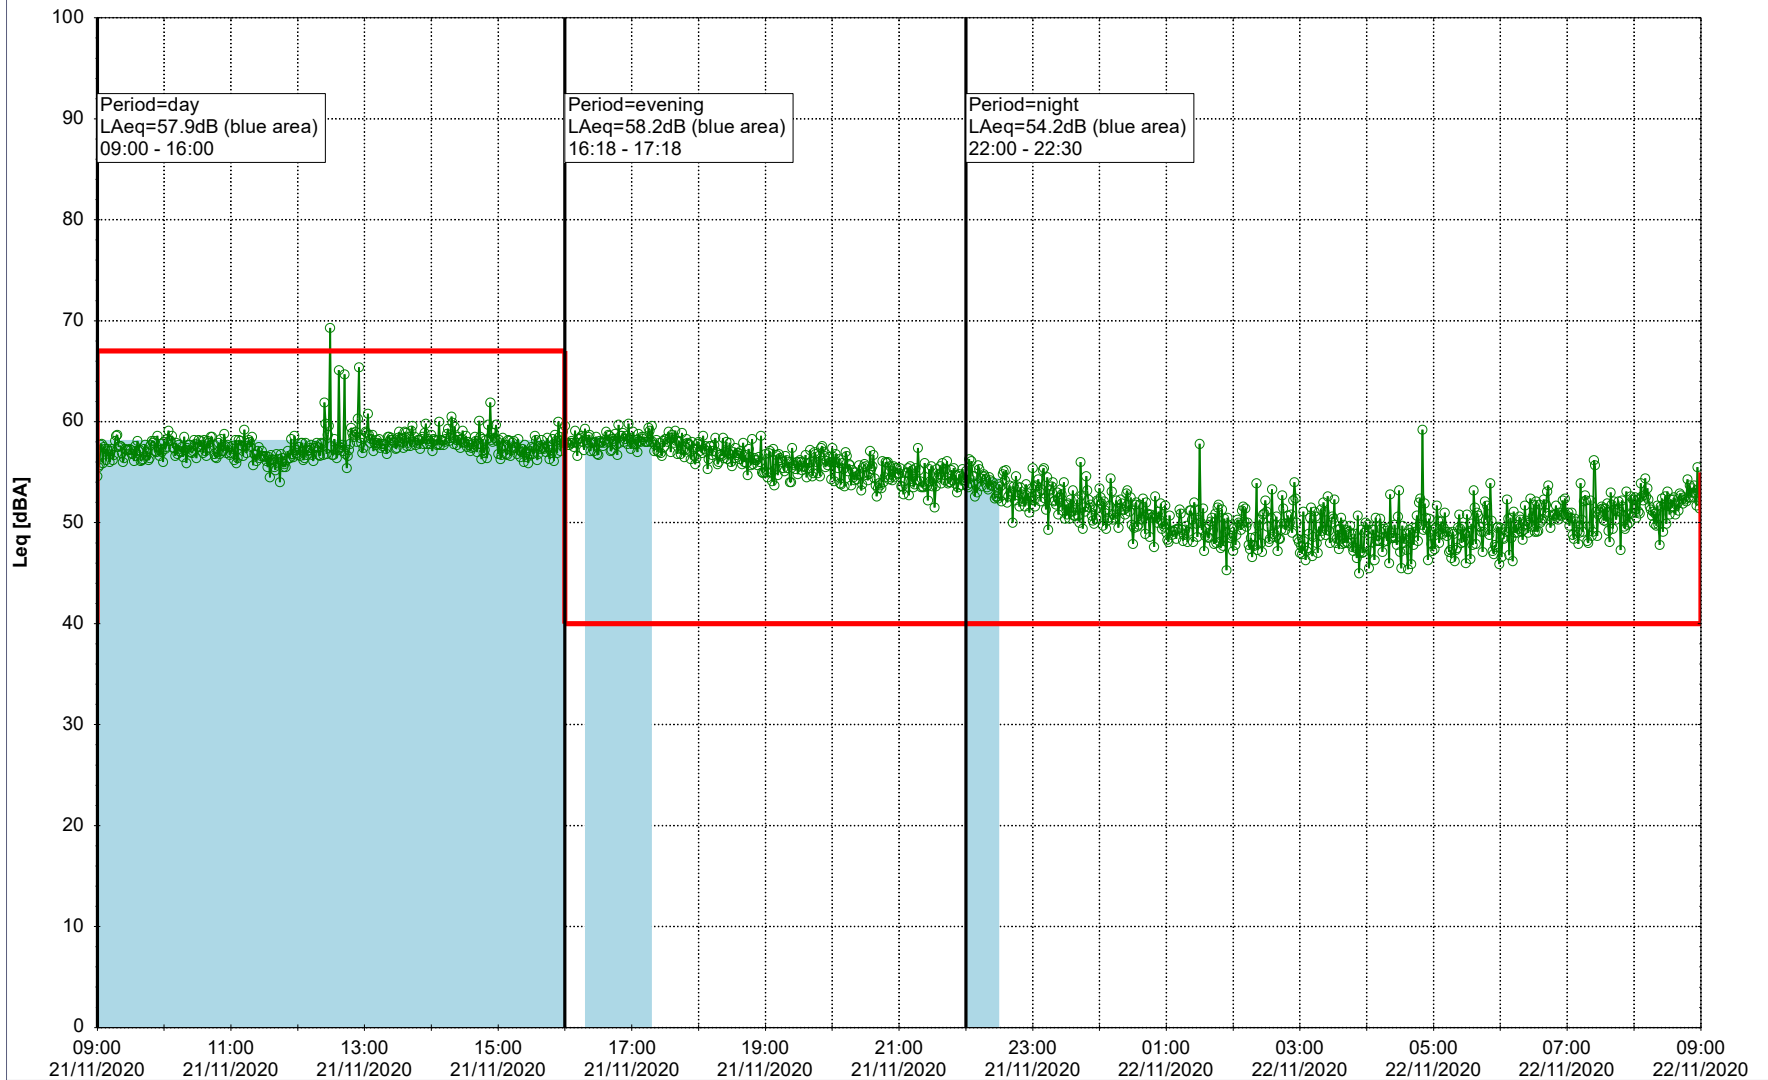

...

Noise Time Related Diagram

20/11/2020
21/11/2020

SLU_NS01

Project: Kronos Sydhavnen
Construction: Sluseholmen
Location: N-V

Plan View

Remarks

...

Noise Time Related Diagram

21/11/2020
22/11/2020

○○○○ SLU_NS01

Project: Kronos Sydhavnen
Construction: Sluseholmen
Location: N-V

Plan View

Remarks

...

Noise Time Related Diagram