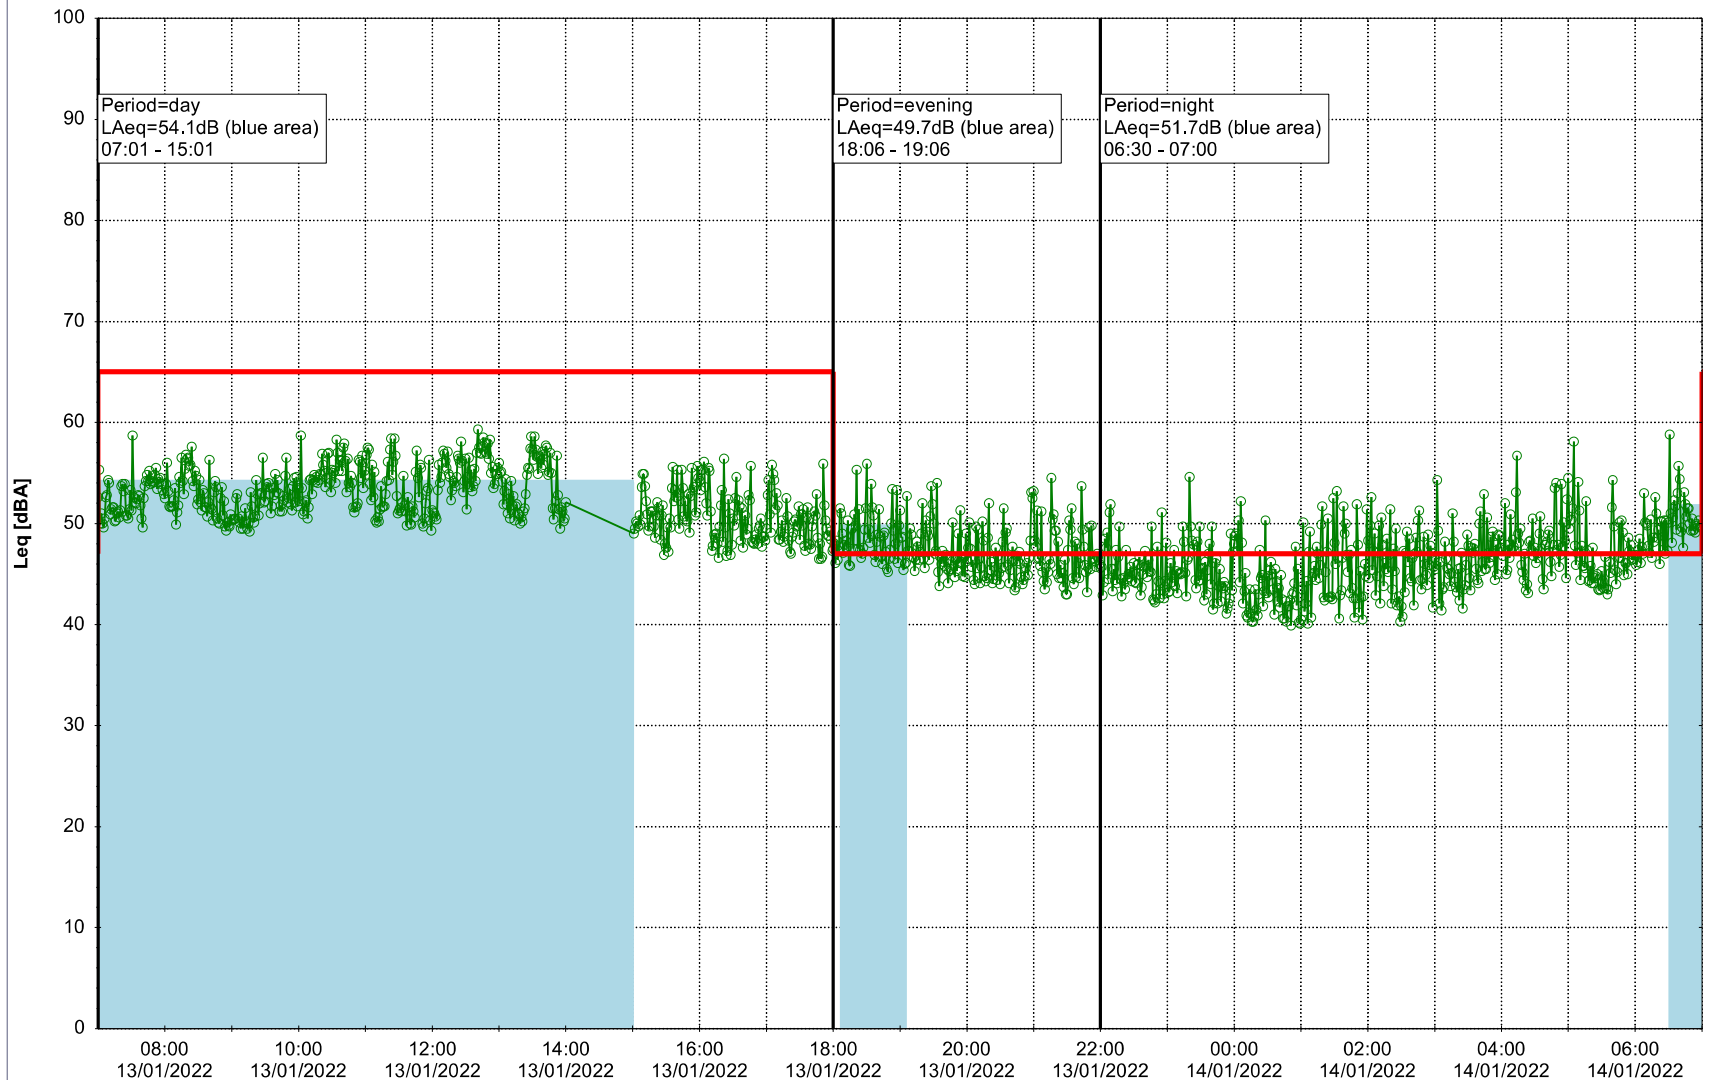

### Noise Time Related Diagram

12/01/2022  
13/01/2022

○○○○ EBR-OVK\_NS02

**Project:** Kronos Sydhavnen  
**Construction:** Enghave Brygge  
**Location:** N-V

Plan View

EBR-OVK\_NS02

Remarks

...

### Noise Time Related Diagram

13/01/2022  
14/01/2022

○○○○ EBR-OVK\_NS02

**Project:** Kronos Sydhavnen  
**Construction:** Enghave Brygge  
**Location:** N-V

Plan View