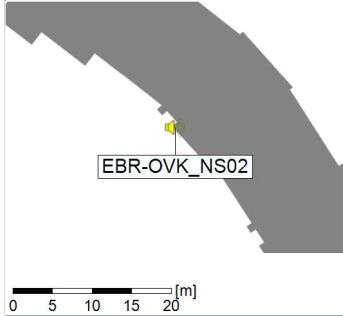

### Noise Time Related Diagram

12/01/2022  
13/01/2022

○○○○ EBR-OVK\_NS02

**Project:** Kronos Sydhavnen  
**Construction:** Enghave Brygge  
**Location:** N-V

Plan View

EBR-OVK\_NS02

Remarks

...