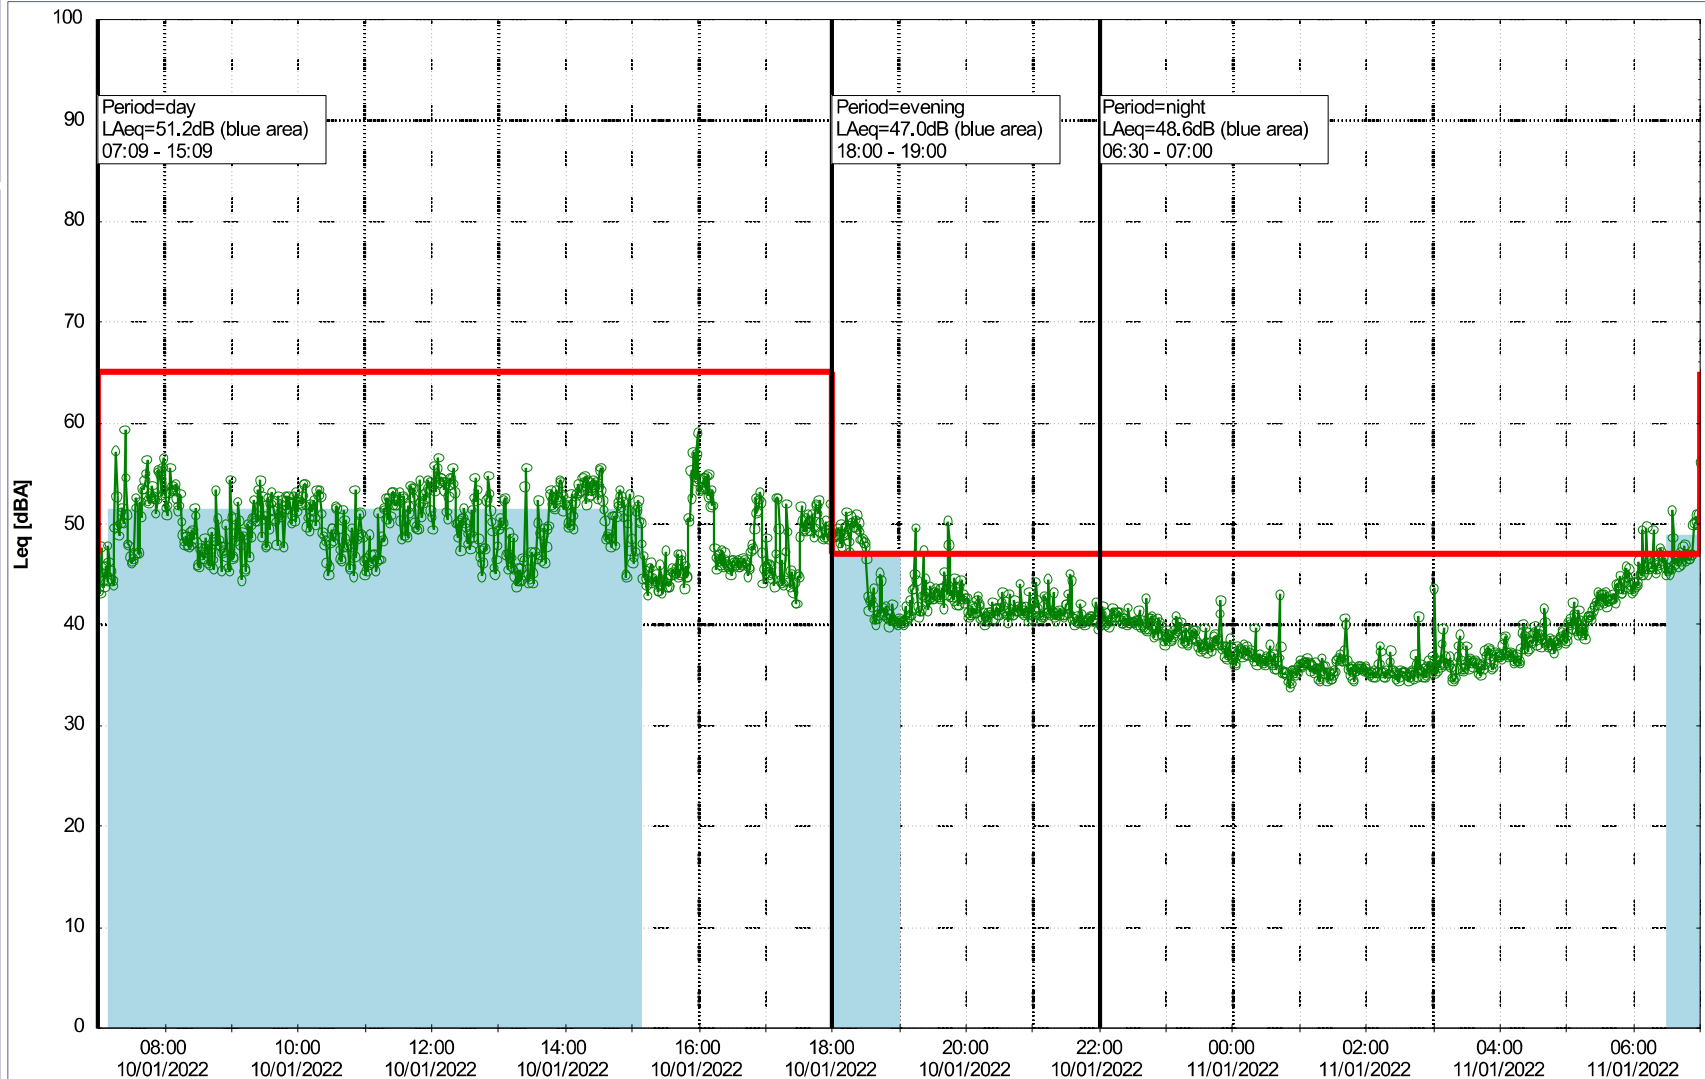

### Noise Time Related Diagram

10/01/2022  
11/01/2022

○○○○ EBR-OVK\_NS02

Remarks

- Ørsted Værket

Project: Kronos Sydhavnen  
Construction: Enghave Brygge  
Location: N-V

Plan View

### Noise Time Related Diagram

11/01/2022  
12/01/2022

○○○○ EBR-OVK\_NS02

Remarks

- Ørsted Værket

**Project:** Kronos Sydhavnen  
**Construction:** Enghave Brygge  
**Location:** N-V

Plan View

### Noise Time Related Diagram

12/01/2022  
13/01/2022

○○○○ EBR-OVK\_NS02

**Project:** Kronos Sydhavnen  
**Construction:** Enghave Brygge  
**Location:** N-V

Plan View

EBR-OVK\_NS02

Remarks

...