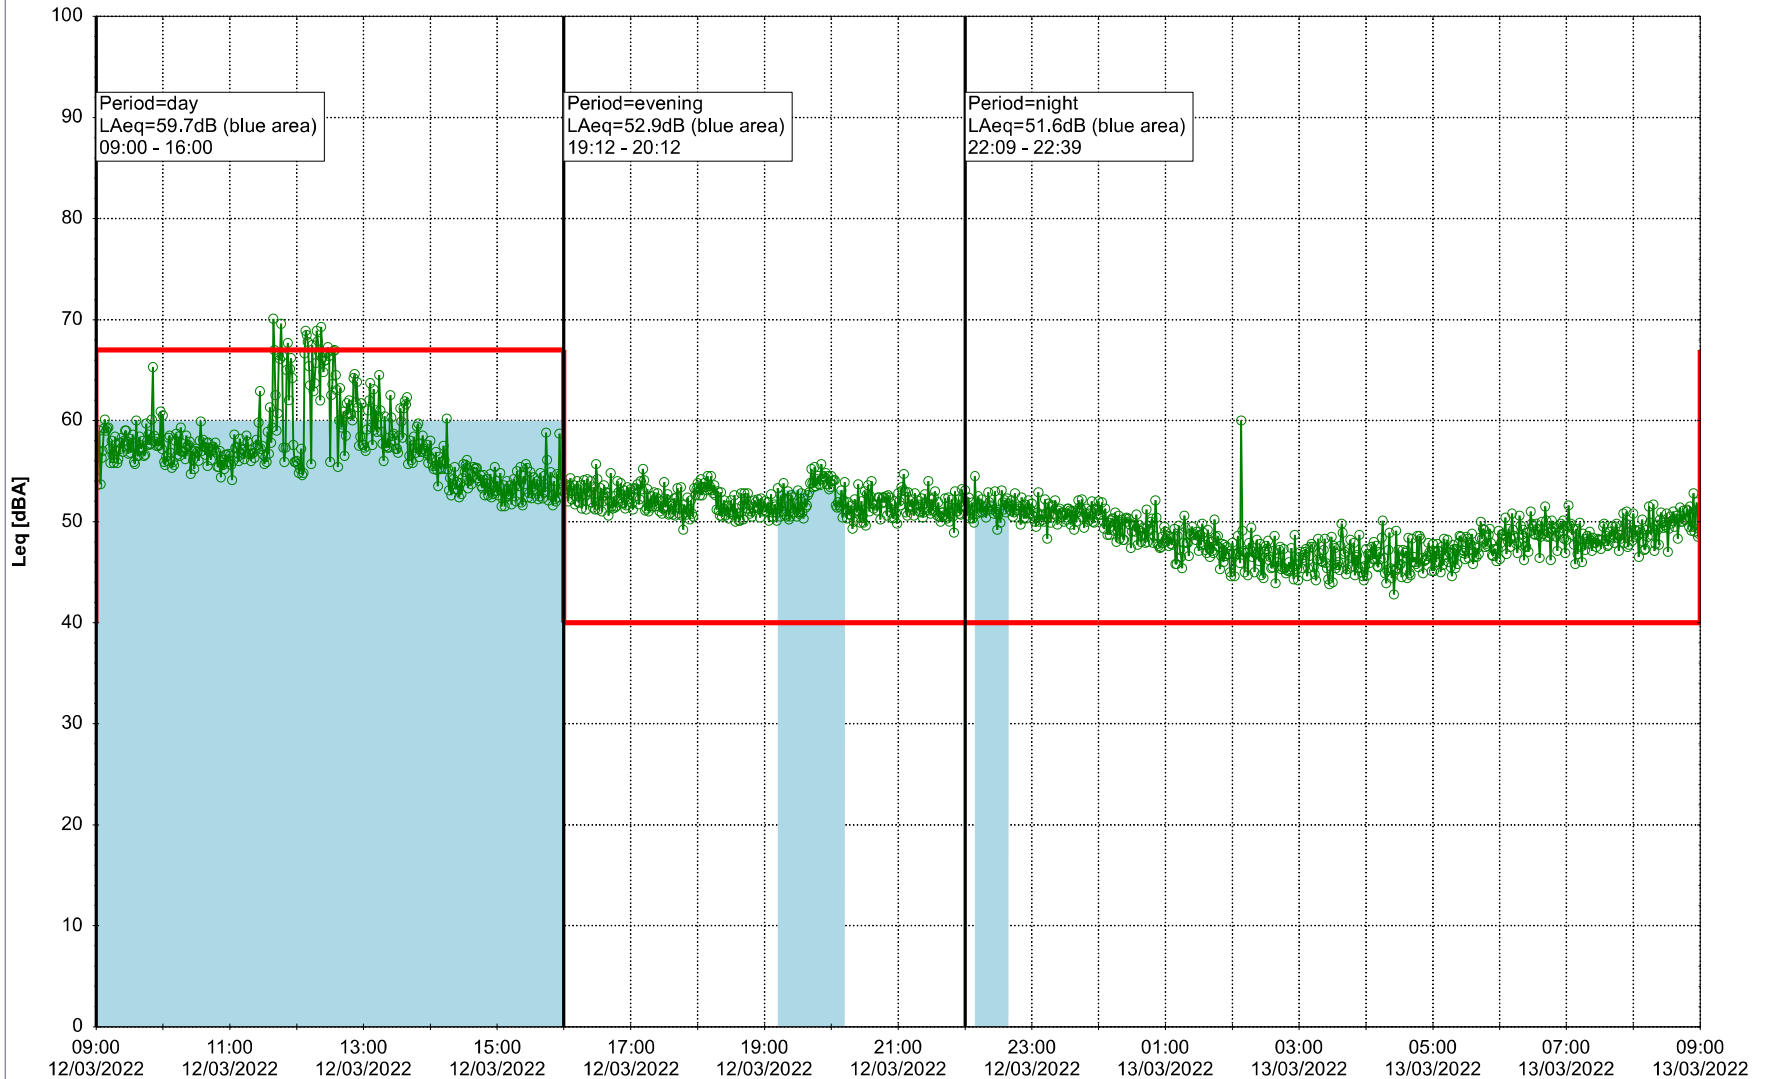

○○○○ SLU_NS01

Project: Kronos Sydhavnen
Construction: Sluseholmen
Location: N-V

Plan View

Noise Time Related Diagram

11/03/2022
12/03/2022

○○○○ SLU_NS01

Project: Kronos Sydhavnen
Construction: Sluseholmen
Location: N-V

Plan View

Noise Time Related Diagram

12/03/2022
13/03/2022

○○○○ SLU_NS01

Project: Kronos Sydhavnen
Construction: Sluseholmen
Location: N-V

Plan View

Noise Time Related Diagram

13/03/2022
14/03/2022