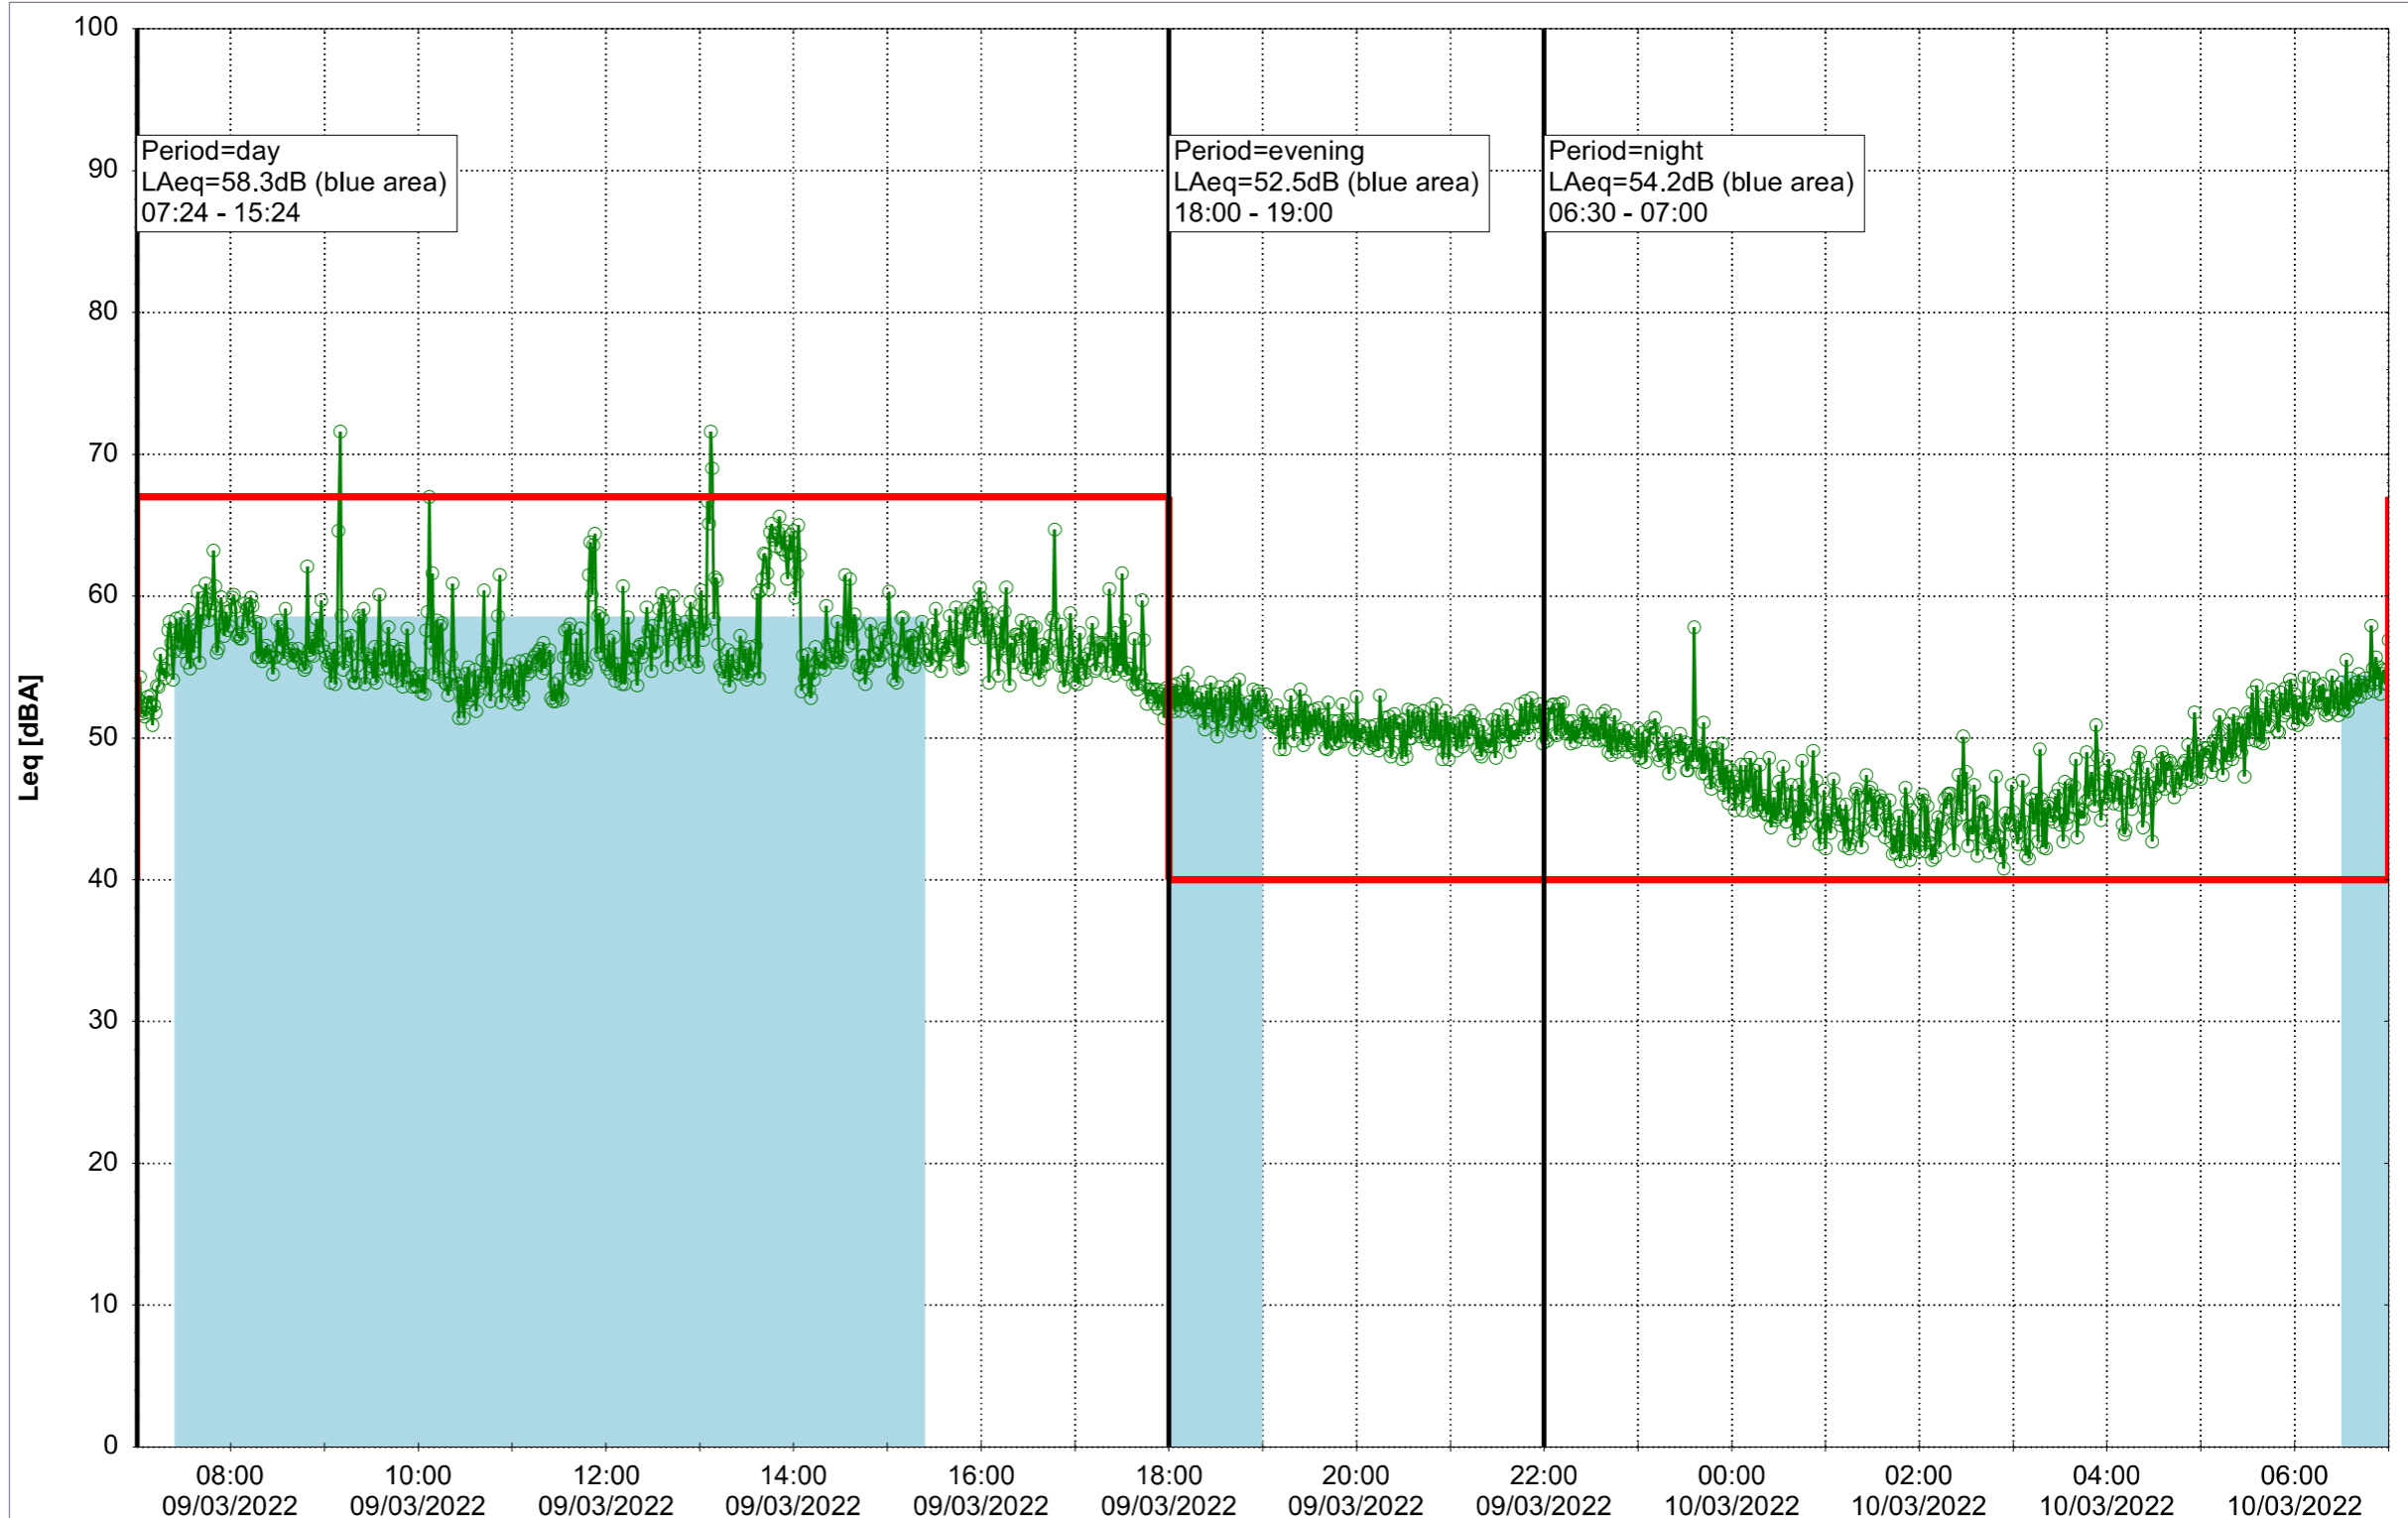

Remarks

- Tegholmen

Noise Time Related Diagram

08/03/2022
09/03/2022

SLU_NS01

Project: Kronos Sydhavnen
Construction: Sluseholmen
Location: N-V

Plan View

Noise Time Related Diagram

09/03/2022
10/03/2022

SLU_NS01

Project: Kronos Sydhavnen
Construction: Sluseholmen
Location: N-V

Plan View

Remarks

...

Noise Time Related Diagram

10/03/2022
11/03/2022

○○○○ SLU_NS01

Project: Kronos Sydhavnen
Construction: Sluseholmen
Location: N-V

Plan View

Noise Time Related Diagram

11/03/2022
12/03/2022

○○○○ SLU_NS01

Project: Kronos Sydhavnen
Construction: Sluseholmen
Location: N-V

Plan View

Noise Time Related Diagram

12/03/2022
13/03/2022

○○○○ SLU_NS01

Project: Kronos Sydhavnen
Construction: Sluseholmen
Location: N-V

Plan View

Noise Time Related Diagram

13/03/2022
14/03/2022