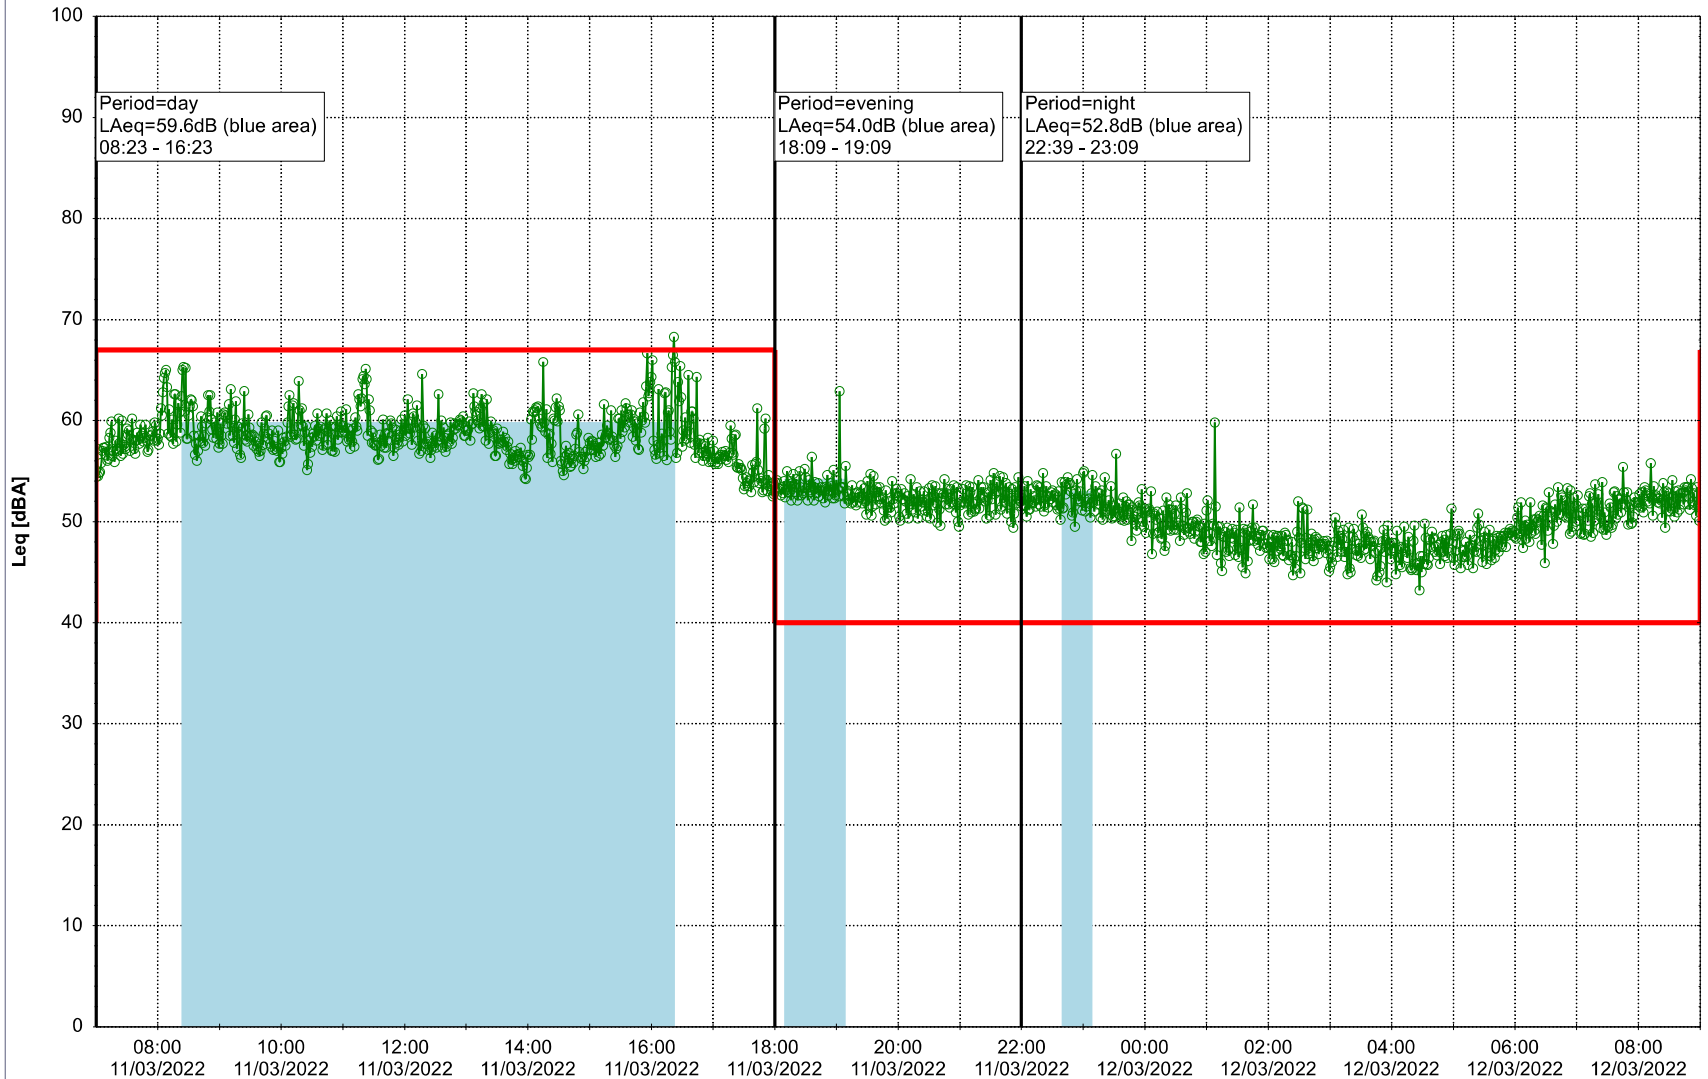

○○○○ SLU_NS01

Project: Kronos Sydhavnen
Construction: Sluseholmen
Location: N-V

Plan View

Noise Time Related Diagram

11/03/2022
12/03/2022

○○○○ SLU_NS01

Project: Kronos Sydhavnen
Construction: Sluseholmen
Location: N-V

Plan View

Noise Time Related Diagram

12/03/2022
13/03/2022

○○○○ SLU_NS01

Project: Kronos Sydhavnen
Construction: Sluseholmen
Location: N-V

Plan View

Noise Time Related Diagram

13/03/2022
14/03/2022