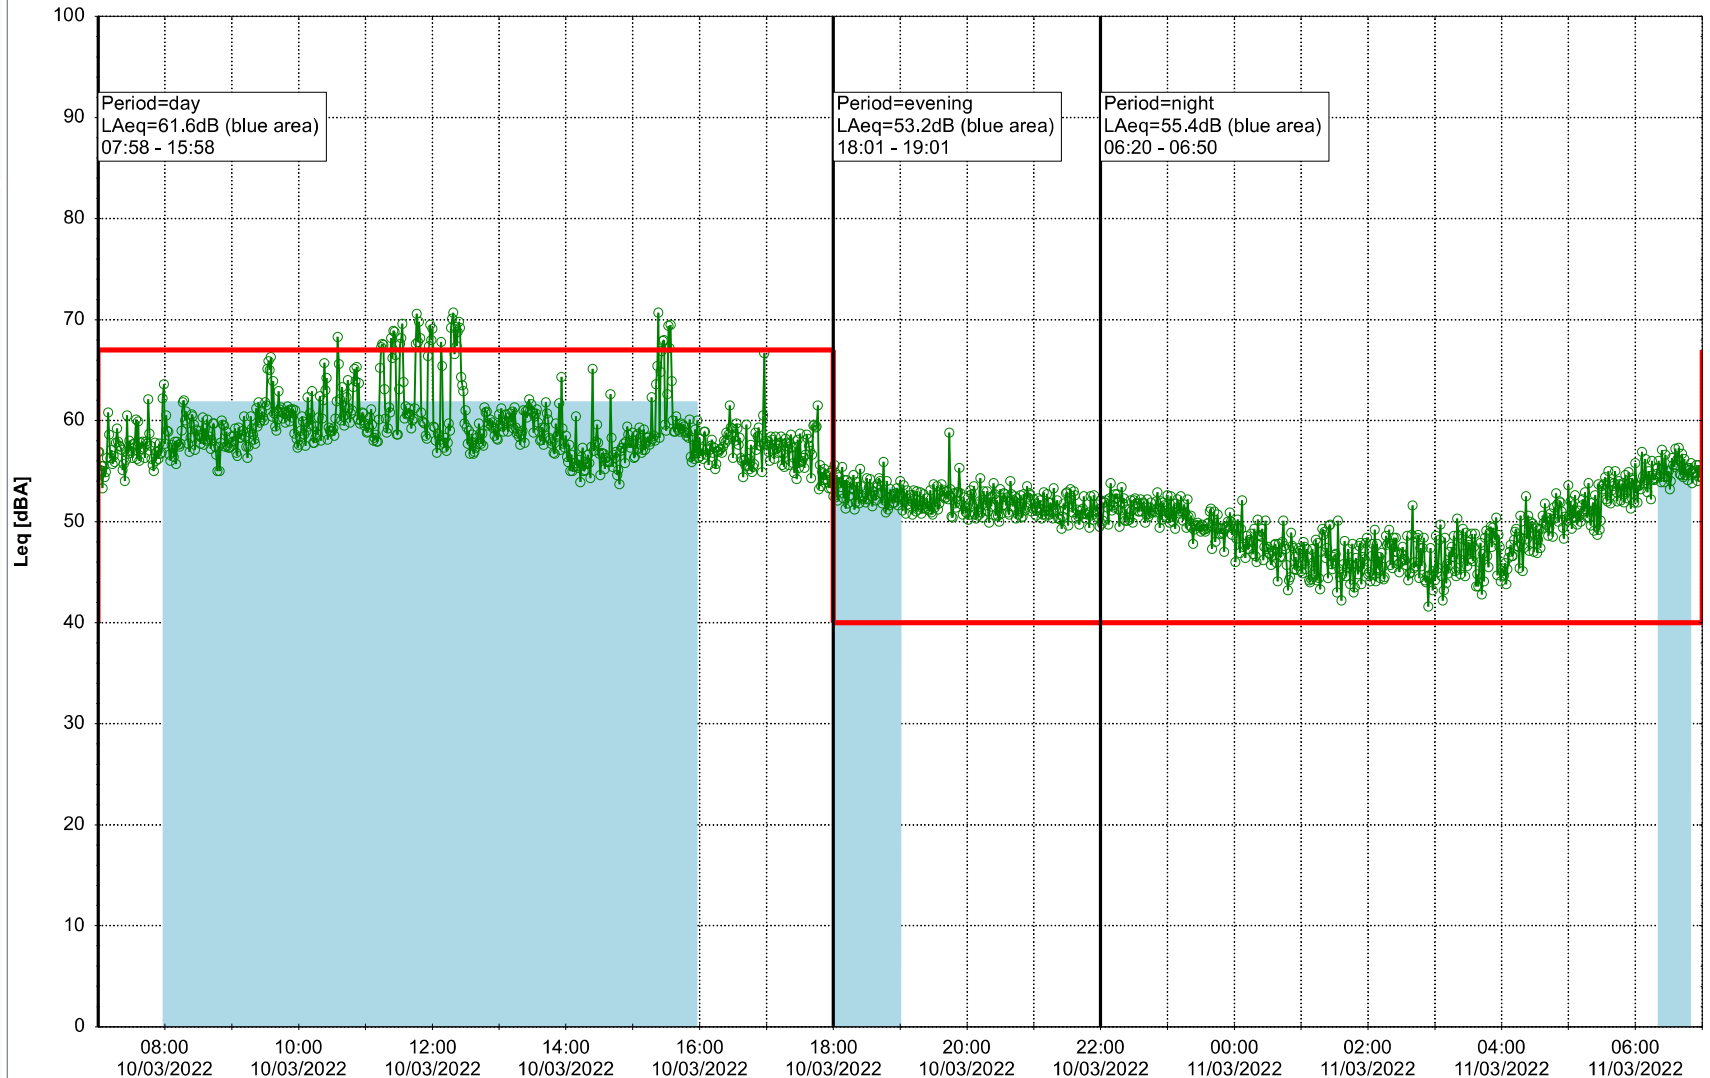

09/03/2022
10/03/2022

SLU_NS01

Project: Kronos Sydhavnen
Construction: Sluseholmen
Location: N-V

Plan View

Remarks

...

Noise Time Related Diagram

10/03/2022
11/03/2022

○○○○ SLU_NS01

Project: Kronos Sydhavnen
Construction: Sluseholmen
Location: N-V

Plan View

Noise Time Related Diagram

11/03/2022
12/03/2022

○○○○ SLU_NS01

Project: Kronos Sydhavnen
Construction: Sluseholmen
Location: N-V

Plan View

Noise Time Related Diagram

12/03/2022
13/03/2022

○○○○ SLU_NS01

Project: Kronos Sydhavnen
Construction: Sluseholmen
Location: N-V

Plan View

Noise Time Related Diagram

13/03/2022
14/03/2022