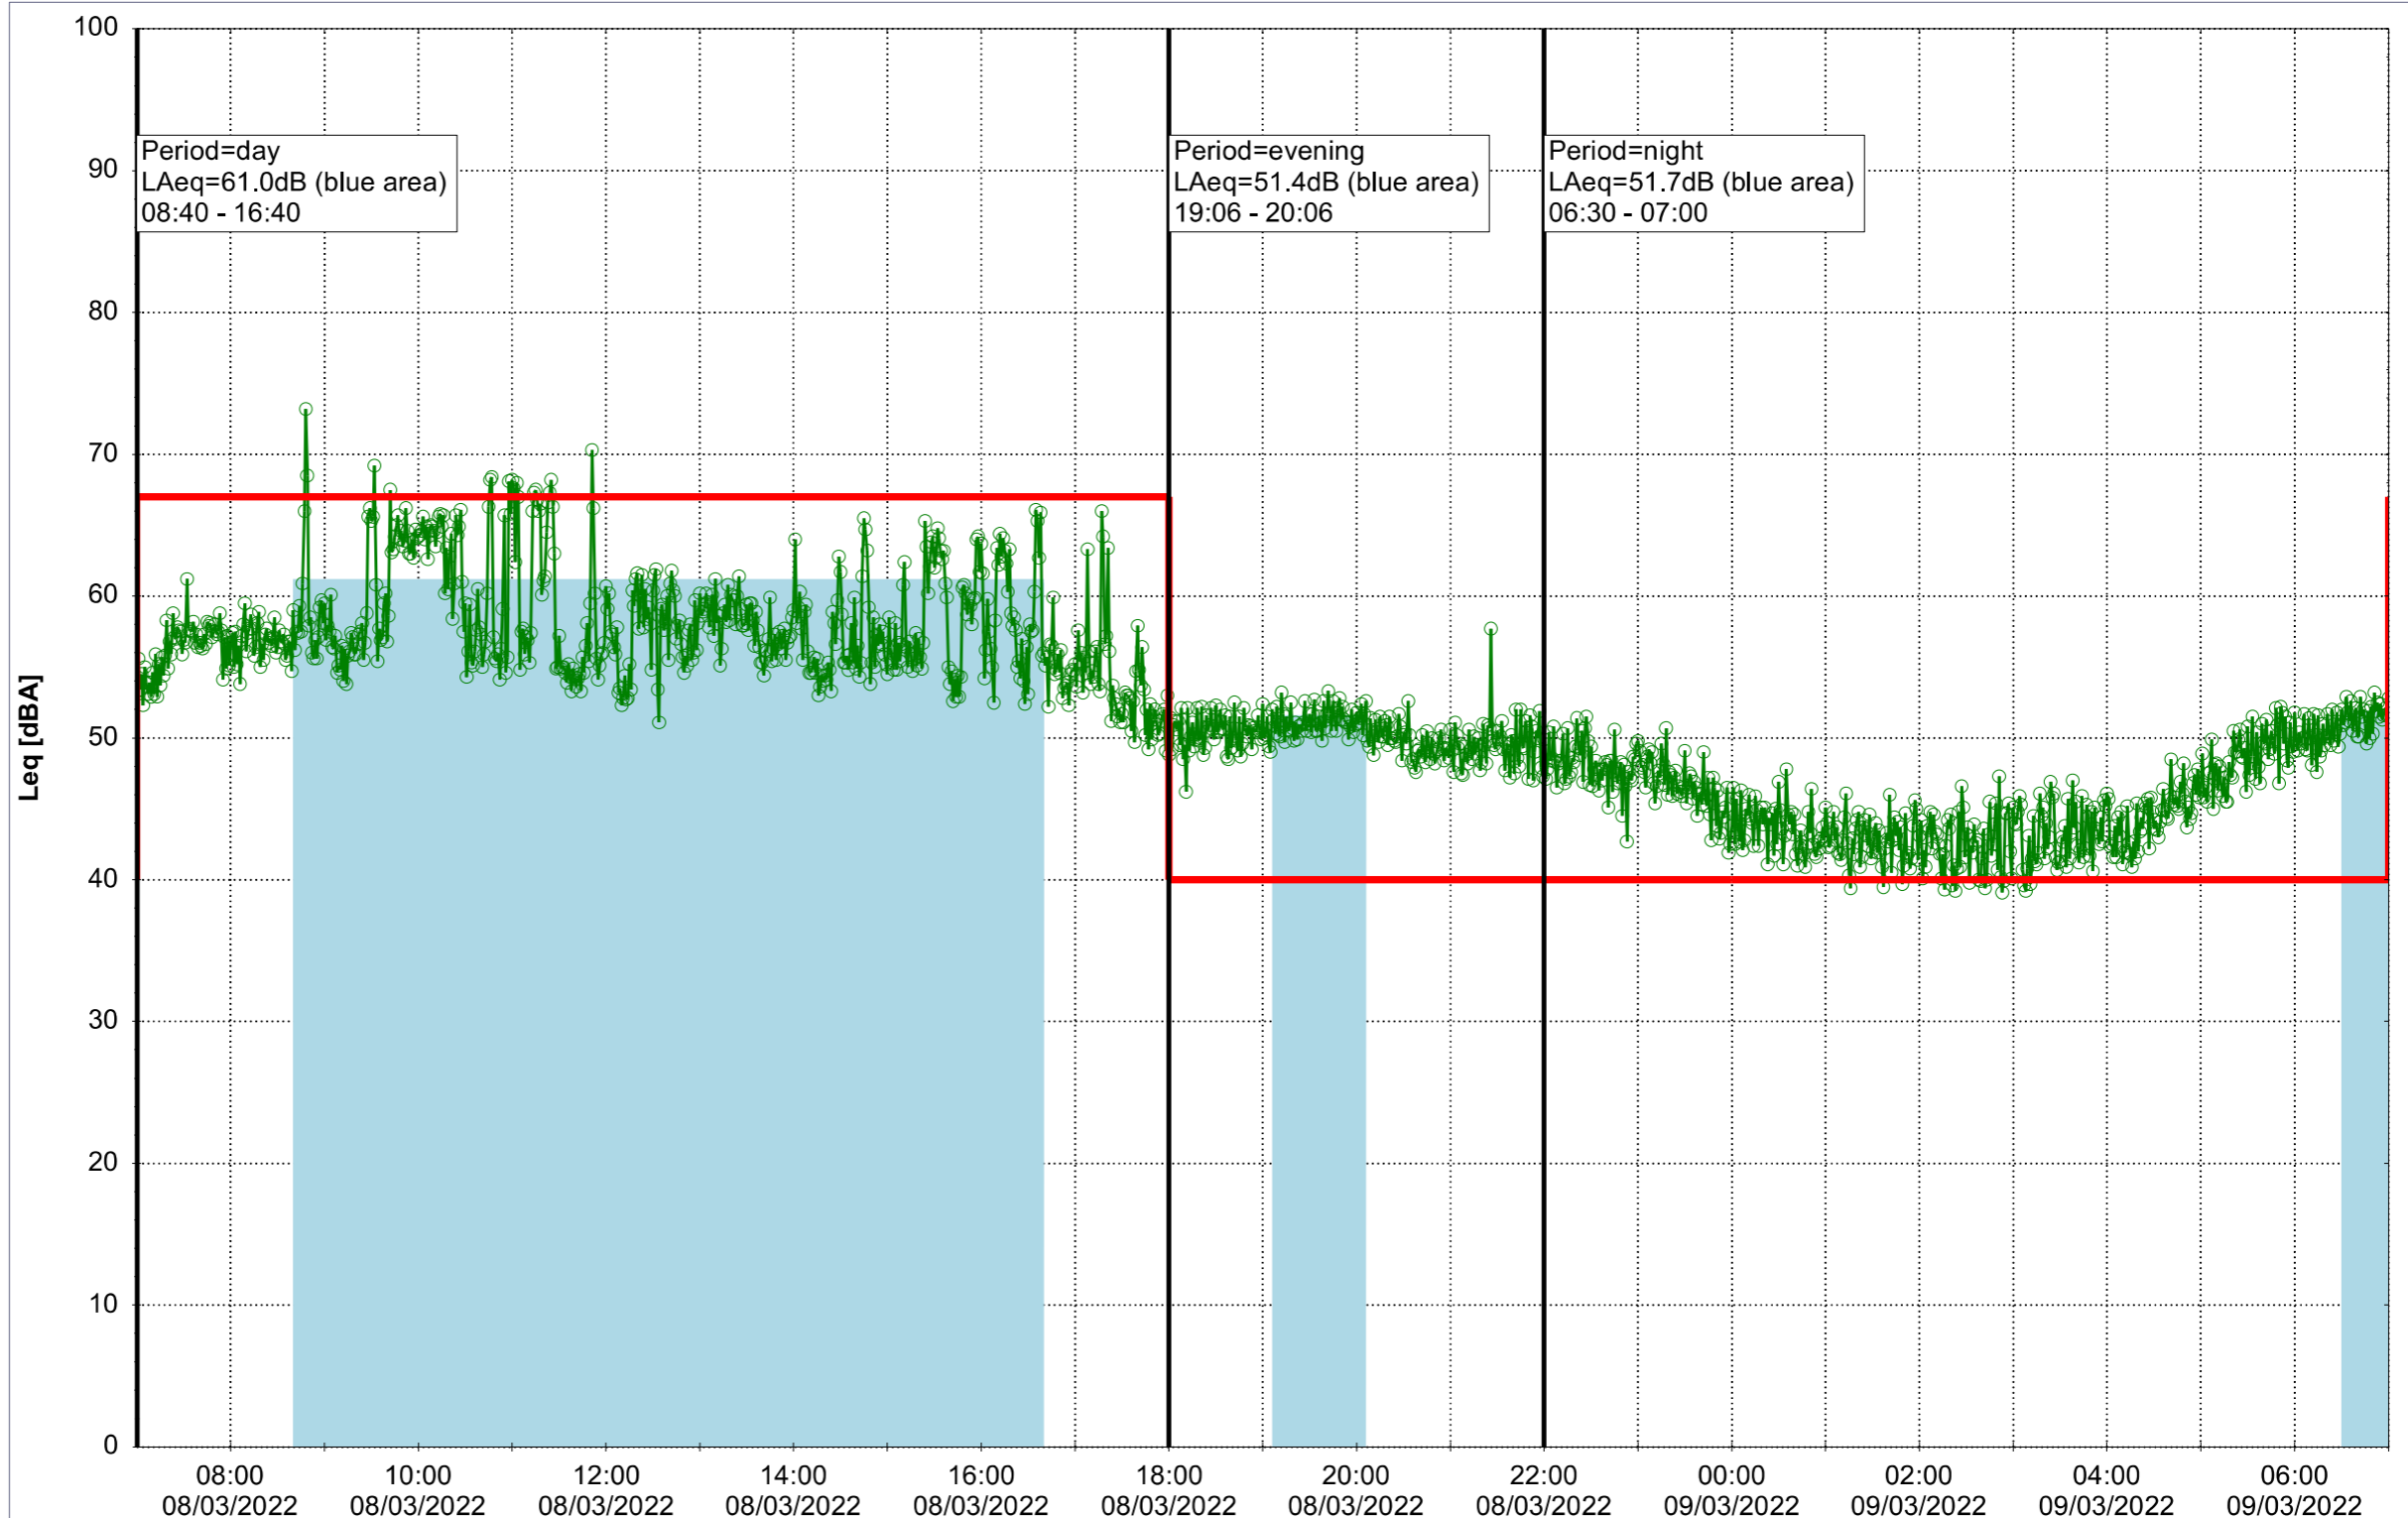

Project: Kronos Sydhavnen
Construction: Sluseholmen
Location: N-V

Plan View

Noise Time Related Diagram

07/03/2022
08/03/2022

SLU_NS01

Project: Kronos Sydhavnen
Construction: Sluseholmen
Location: N-V

Plan View

Remarks

- Tegholmen

Noise Time Related Diagram

08/03/2022
09/03/2022

SLU_NS01

Project: Kronos Sydhavnen
Construction: Sluseholmen
Location: N-V

Plan View

Noise Time Related Diagram

09/03/2022
10/03/2022

SLU_NS01

Project: Kronos Sydhavnen
Construction: Sluseholmen
Location: N-V

Plan View

Remarks

...

Noise Time Related Diagram

10/03/2022
11/03/2022

Plan View

Noise Time Related Diagram

12/03/2022
13/03/2022

○○○○ SLU_NS01

Project: Kronos Sydhavnen
Construction: Sluseholmen
Location: N-V

Plan View

Noise Time Related Diagram

13/03/2022
14/03/2022