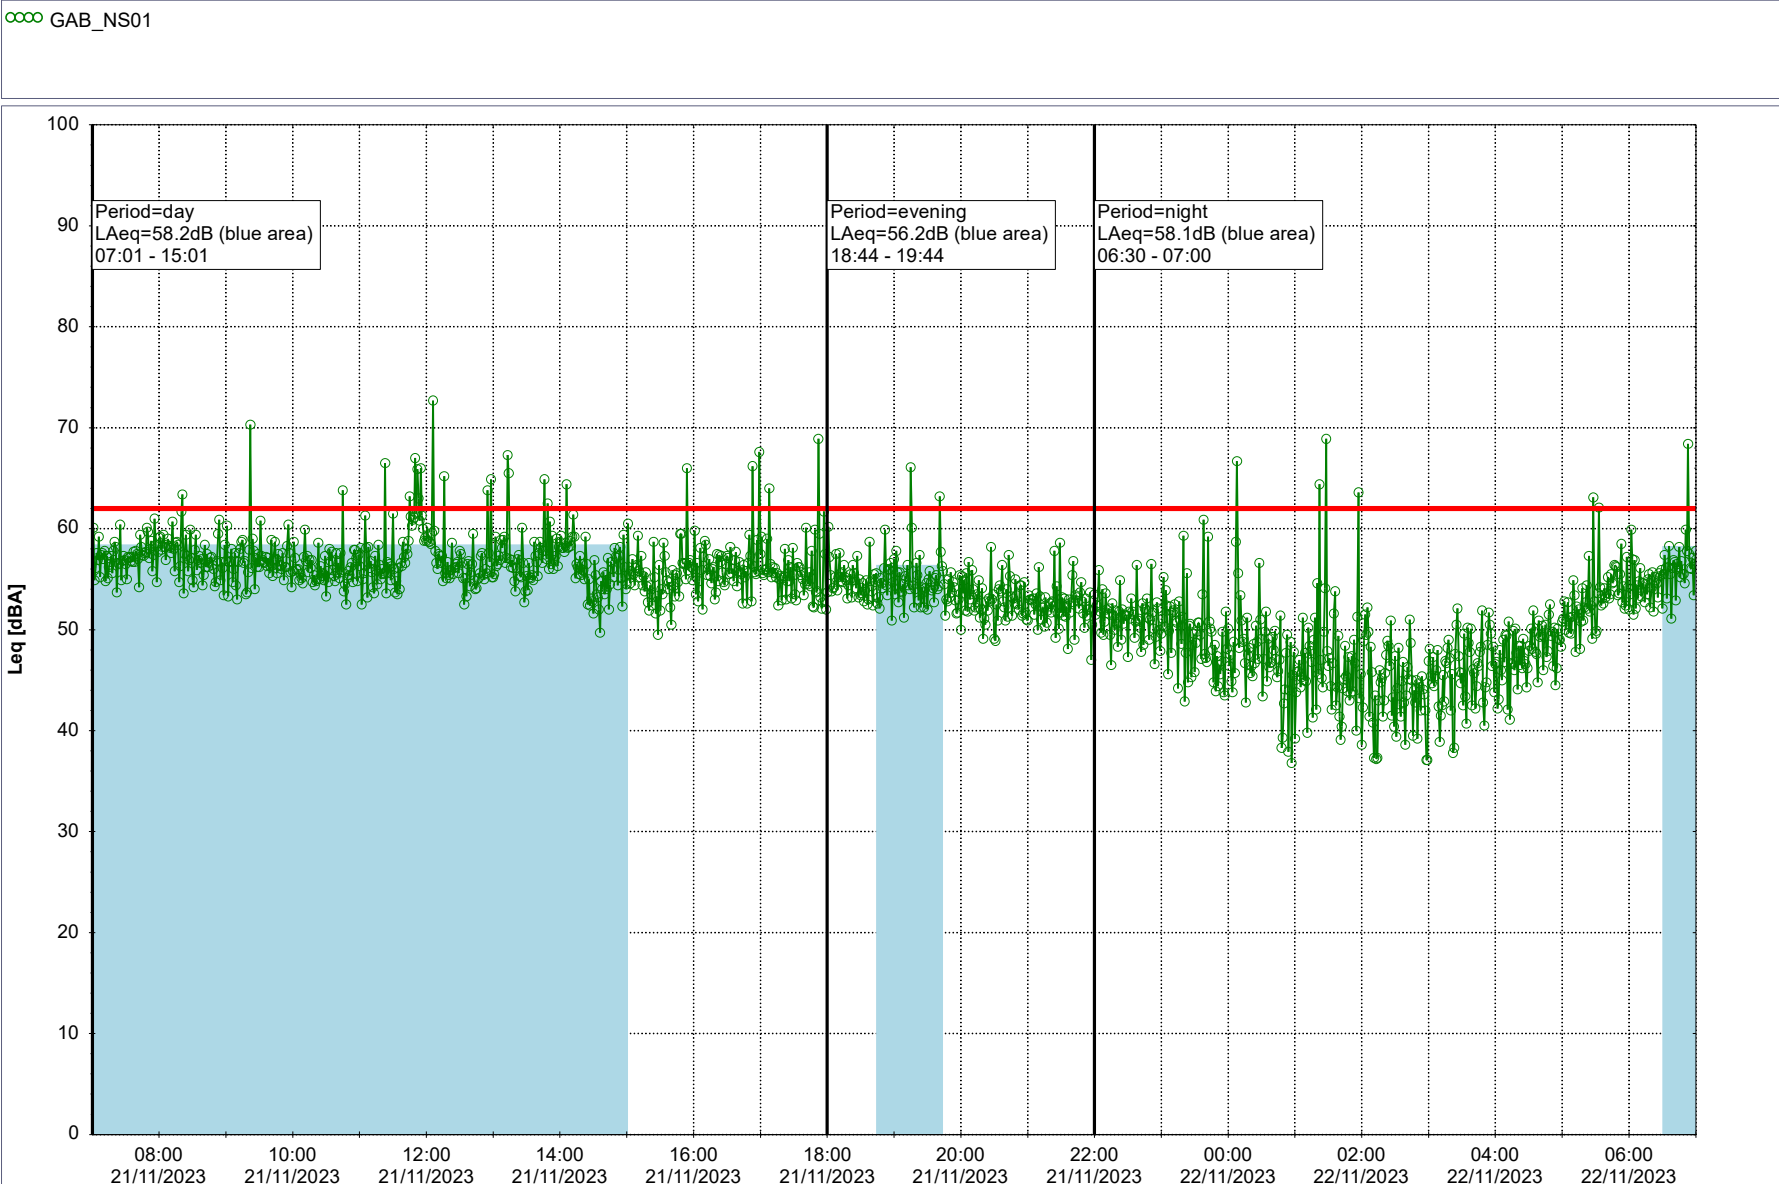

Project: Kronos Sydhavnen
Construction: Gåsebæk
Location: N-V

20/11/2023
21/11/2023

Remarks

...

Noise Time Related Diagram

○○○ GAB_NS01

Project: Kronos Sydhavnen
Construction: Gåsebæk
Location: N-V

Remarks

...

Noise Time Related Diagram

21/11/2023
22/11/2023

Project: Kronos Sydhavnen
Construction: Gåsebæk
Location: N-V

22/11/2023
23/11/2023

Remarks

...

Noise Time Related Diagram

○○○ GAB_NS01

Project: Kronos Sydhavnen
Construction: Gåsebæk
Location: N-V

23/11/2023
24/11/2023

Remarks

...

Noise Time Related Diagram

○○○ GAB_NS01

Project: Kronos Sydhavnen
Construction: Gåsebæk
Location: N-V

...

Noise Time Related Diagram

○○○ GAB_NS01

Project: Kronos Sydhavnen
Construction: Gåsebæk
Location: N-V

26/11/2023
27/11/2023

Remarks

...

Noise Time Related Diagram