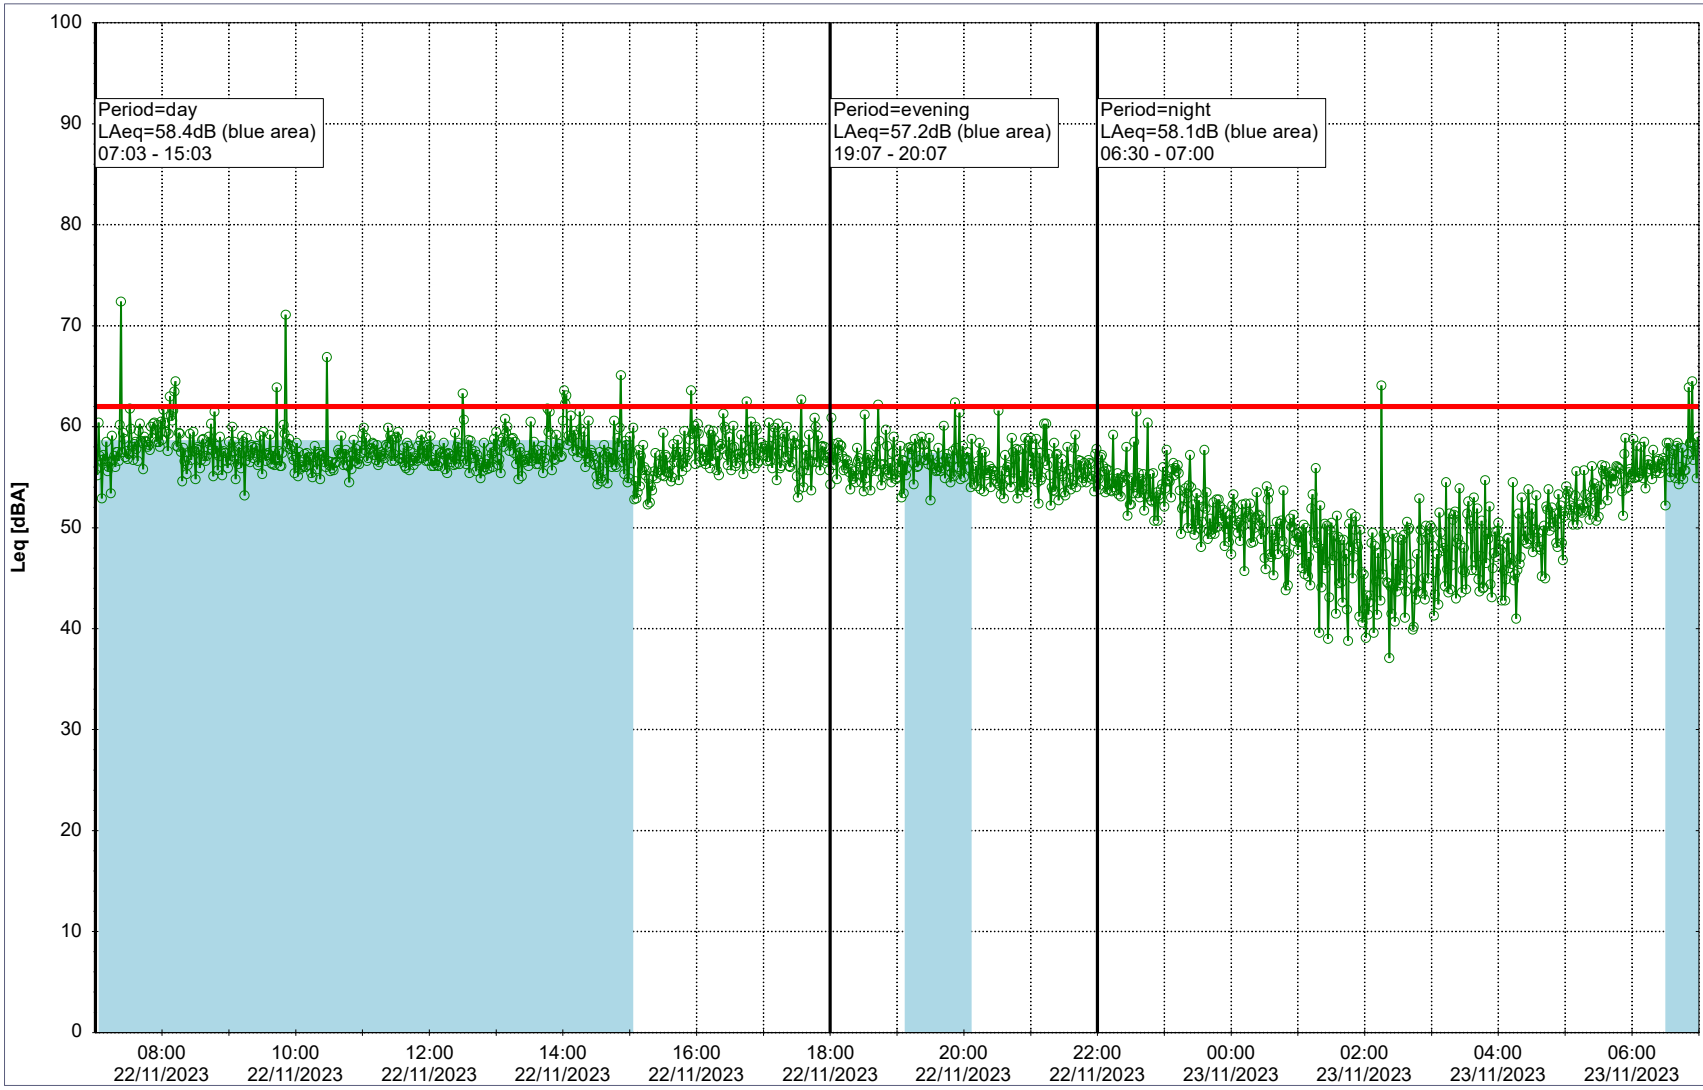

...

Noise Time Related Diagram

21/11/2023
22/11/2023

Project: Kronos Sydhavnen
Construction: Gåsebæk
Location: N-V

22/11/2023
23/11/2023

Remarks

...

Noise Time Related Diagram

○○○ GAB_NS01

Project: Kronos Sydhavnen
Construction: Gåsebæk
Location: N-V

23/11/2023
24/11/2023

Remarks

...

Noise Time Related Diagram

○○○ GAB_NS01

Project: Kronos Sydhavnen
Construction: Gåsebæk
Location: N-V

24/11/2023
25/11/2023

Remarks

...

Noise Time Related Diagram

○○○ GAB_NS01

Project: Kronos Sydhavnen
Construction: Gåsebæk
Location: N-V

25/11/2023
26/11/2023

Remarks

...

Noise Time Related Diagram

○○○ GAB_NS01

Project: Kronos Sydhavnen
Construction: Gåsebæk
Location: N-V

26/11/2023
27/11/2023

Remarks

...

Noise Time Related Diagram