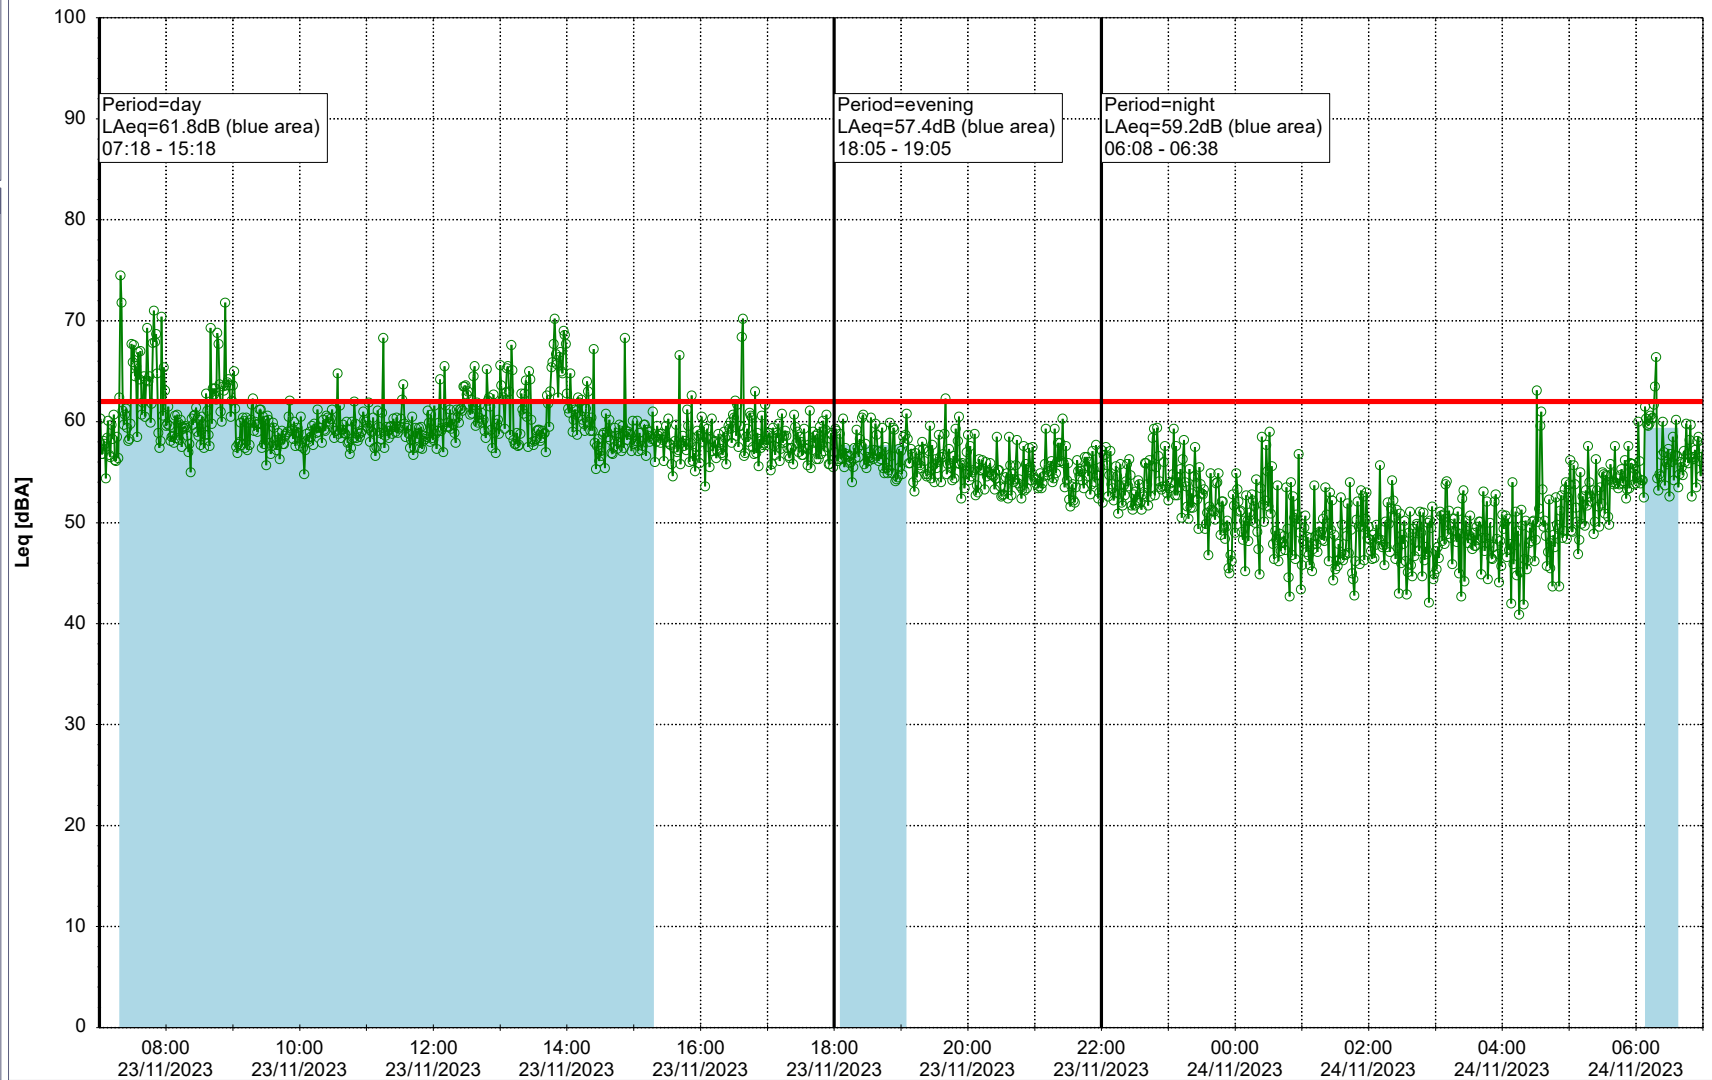

...

Noise Time Related Diagram

21/11/2023
22/11/2023

Project: Kronos Sydhavnen
Construction: Gåsebæk
Location: N-V

22/11/2023
23/11/2023

Remarks

...

Noise Time Related Diagram

○○○ GAB_NS01

Project: Kronos Sydhavnen
Construction: Gåsebæk
Location: N-V

23/11/2023
24/11/2023

Remarks

...

Noise Time Related Diagram

○○○ GAB_NS01

Project: Kronos Sydhavnen
Construction: Gåsebæk
Location: N-V

24/11/2023
25/11/2023

Remarks

...

Noise Time Related Diagram

○○○ GAB_NS01

Project: Kronos Sydhavnen
Construction: Gåsebæk
Location: N-V

25/11/2023
26/11/2023

Remarks

...

Noise Time Related Diagram

○○○ GAB_NS01

Project: Kronos Sydhavnen
Construction: Gåsebæk
Location: N-V

26/11/2023
27/11/2023

Remarks

...

Noise Time Related Diagram