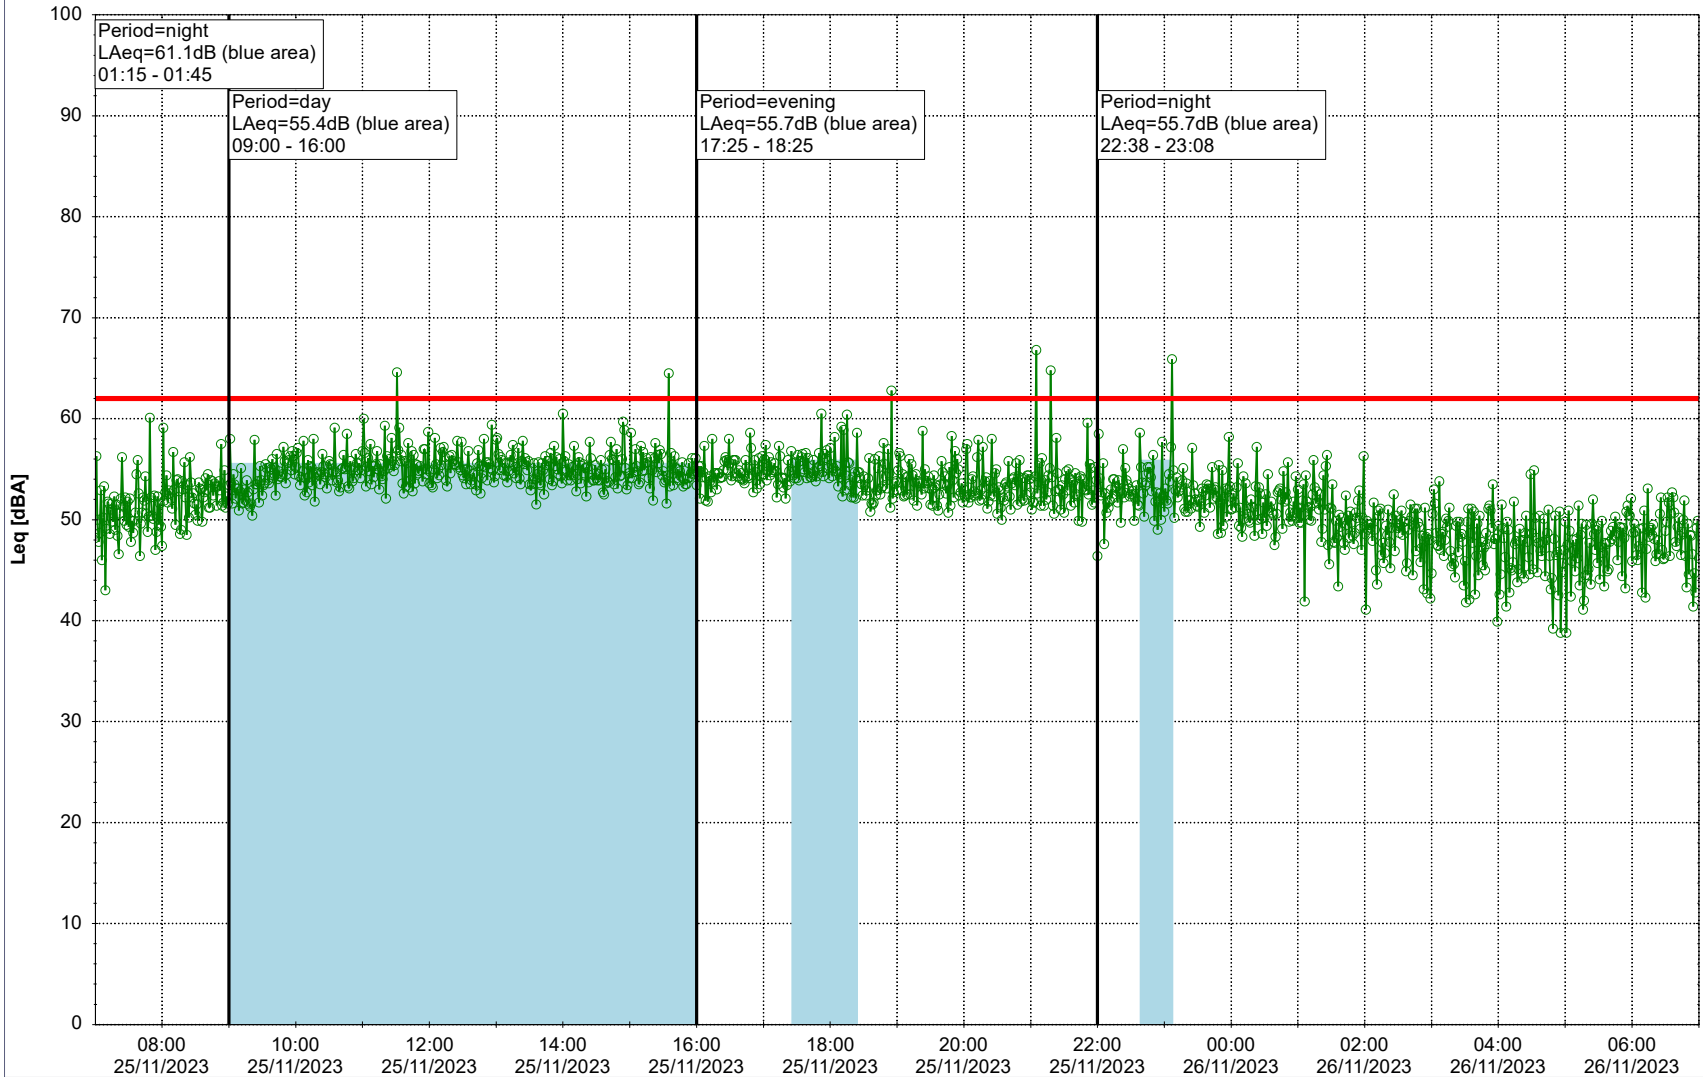

24/11/2023
25/11/2023

Remarks

...

Noise Time Related Diagram

○○○ GAB_NS01

Project: Kronos Sydhavnen
Construction: Gåsebæk
Location: N-V

25/11/2023
26/11/2023

Remarks

...

Noise Time Related Diagram

○○○ GAB_NS01

Project: Kronos Sydhavnen
Construction: Gåsebæk
Location: N-V

26/11/2023
27/11/2023

Remarks

...

Noise Time Related Diagram