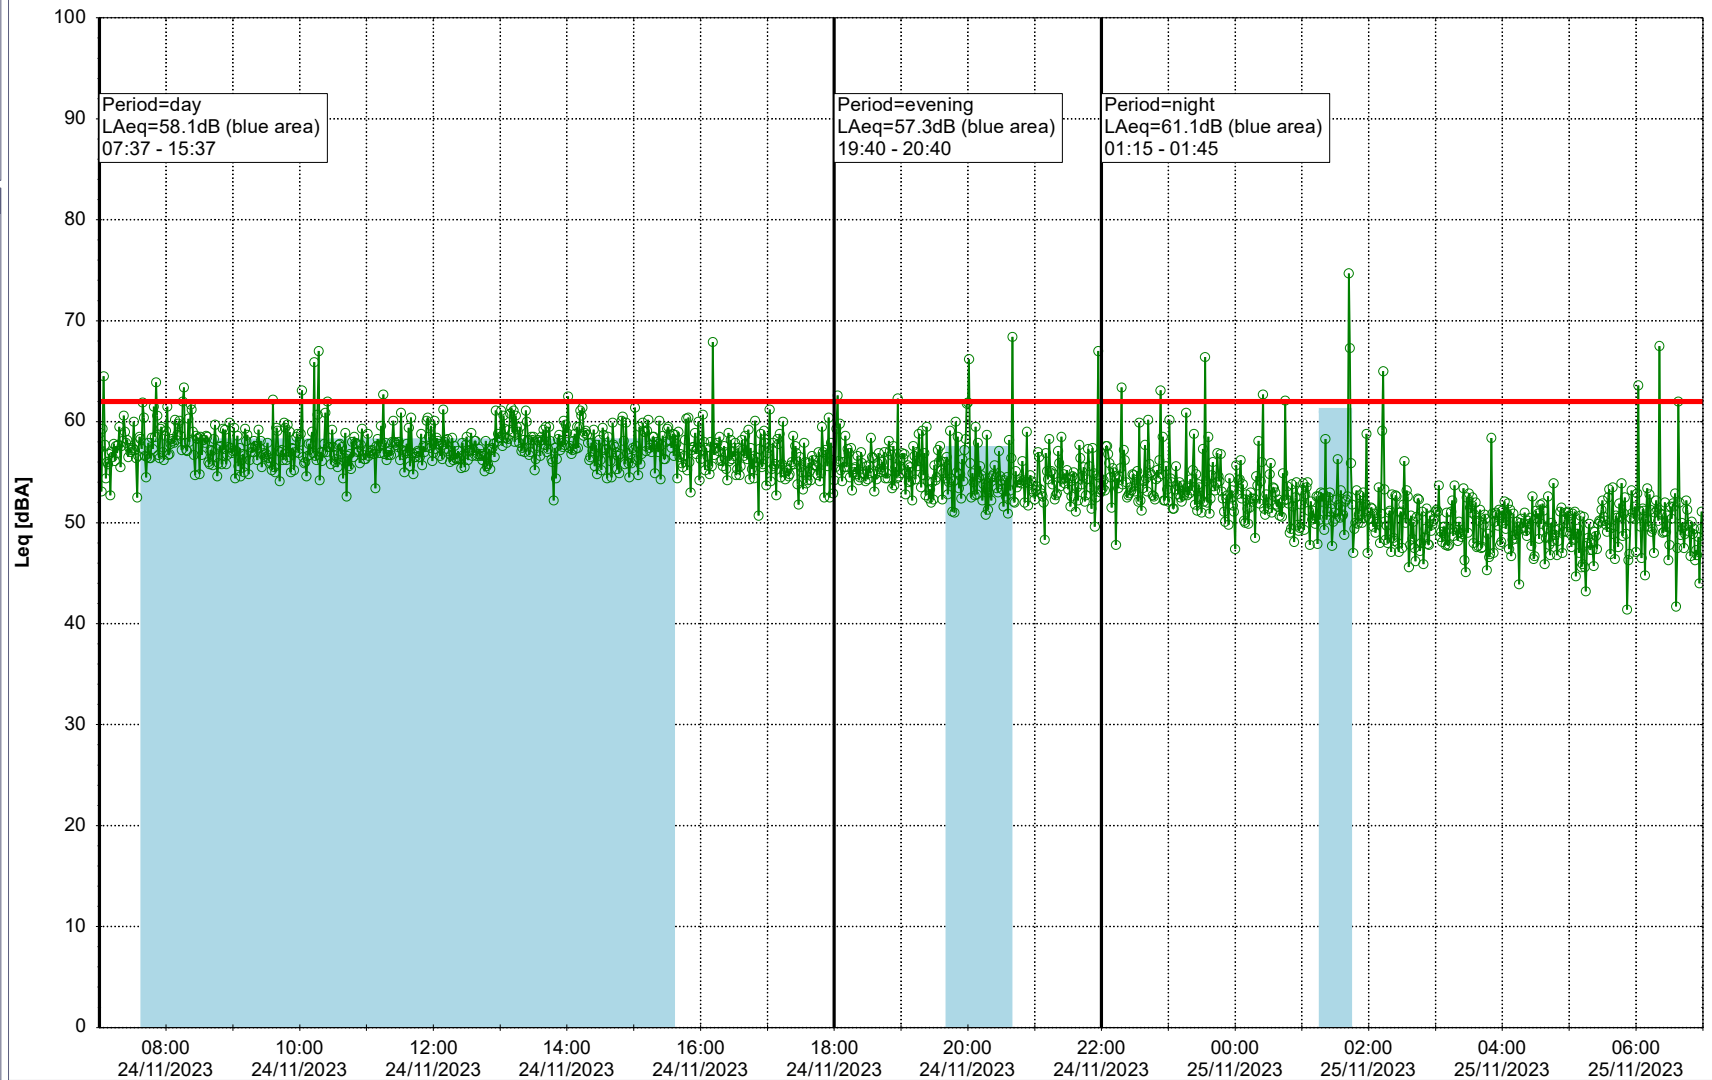

24/11/2023
25/11/2023

Remarks

...

Noise Time Related Diagram

○○○ GAB_NS01

Project: Kronos Sydhavnen
Construction: Gåsebæk
Location: N-V

25/11/2023
26/11/2023

Remarks

...

Noise Time Related Diagram

○○○ GAB_NS01

Project: Kronos Sydhavnen
Construction: Gåsebæk
Location: N-V

26/11/2023
27/11/2023

Remarks

...

Noise Time Related Diagram