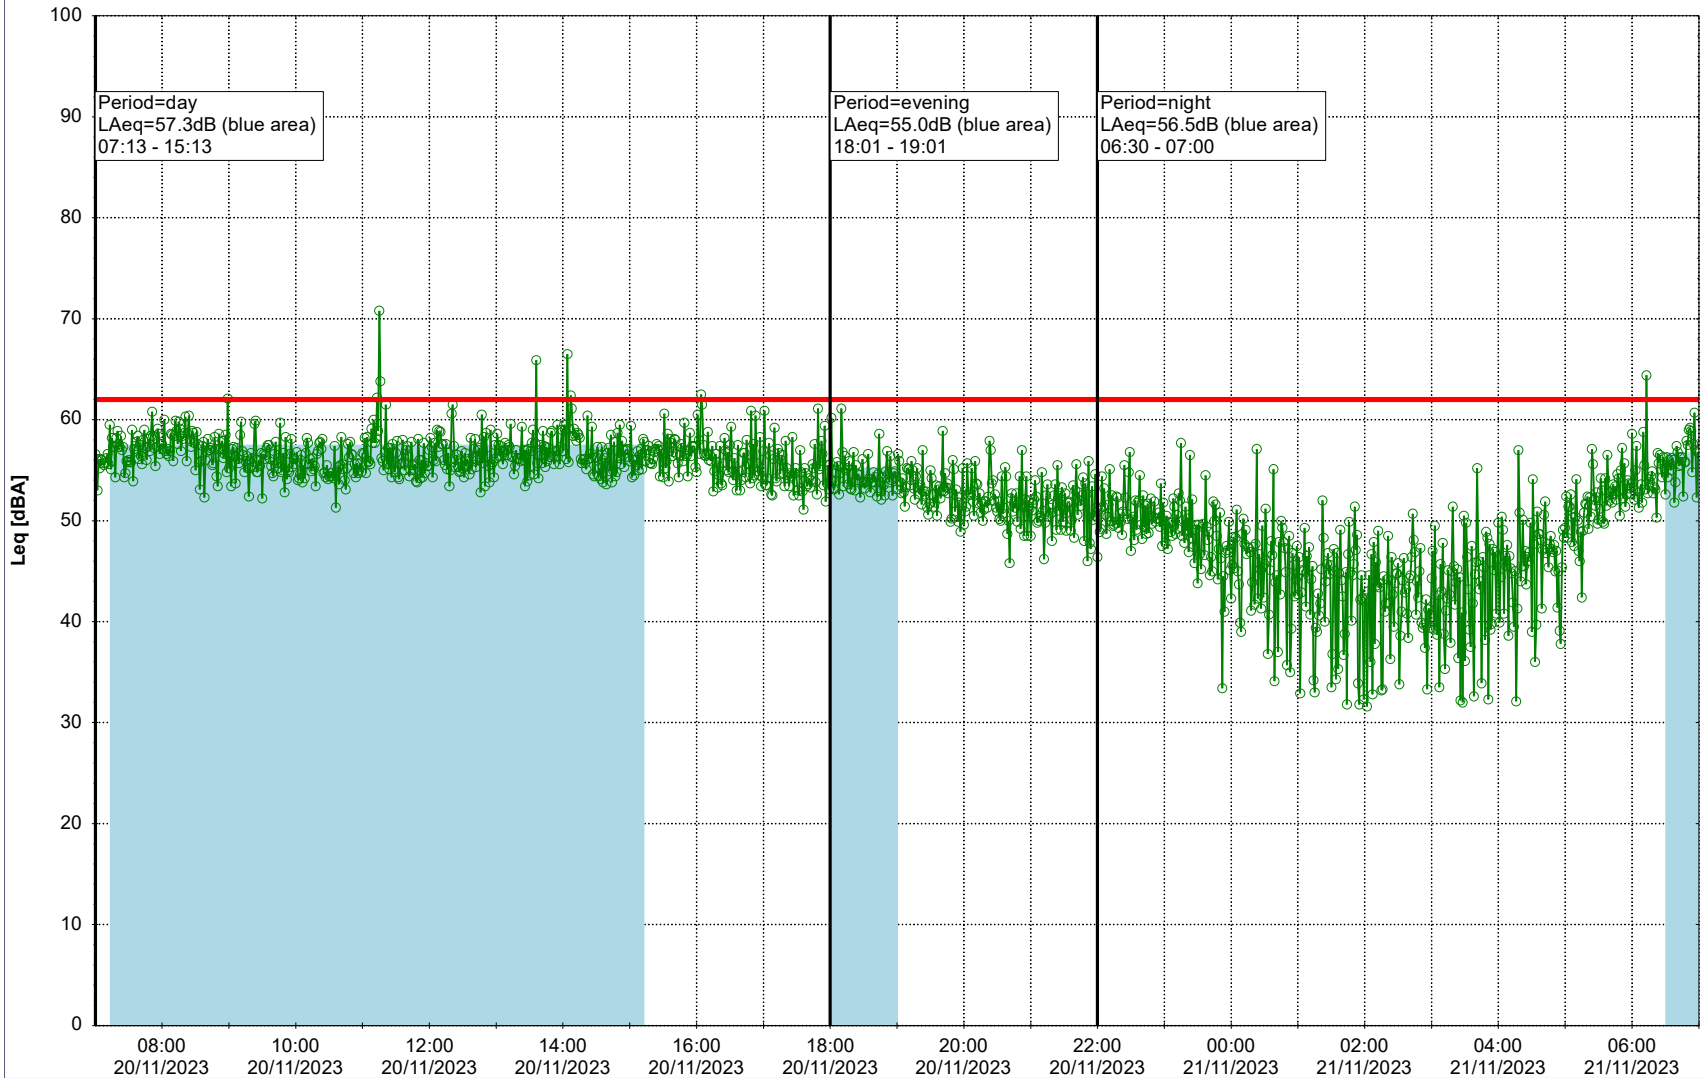

Project: Kronos Sydhavnen
Construction: Gåsebæk
Location: N-V

20/11/2023
21/11/2023

Remarks

...

Noise Time Related Diagram

○○○ GAB_NS01

Project: Kronos Sydhavnen
Construction: Gåsebæk
Location: N-V

Remarks

...

Noise Time Related Diagram

21/11/2023
22/11/2023

Project: Kronos Sydhavnen
Construction: Gåsebæk
Location: N-V

22/11/2023
23/11/2023

Remarks

...

Noise Time Related Diagram

○○○ GAB_NS01

Project: Kronos Sydhavnen
Construction: Gåsebæk
Location: N-V

23/11/2023
24/11/2023

Remarks

...

Noise Time Related Diagram

○○○ GAB_NS01

Project: Kronos Sydhavnen
Construction: Gåsebæk
Location: N-V

...

Noise Time Related Diagram

○○○ GAB_NS01

Project: Kronos Sydhavnen
Construction: Gåsebæk
Location: N-V

26/11/2023
27/11/2023

Remarks

...

Noise Time Related Diagram