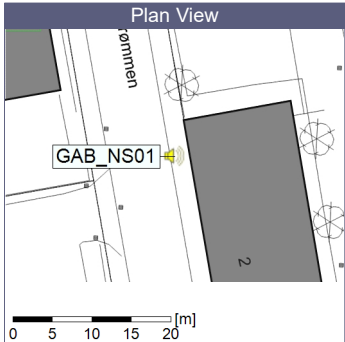

...

Noise Time Related Diagram

21/11/2023
22/11/2023

Project: Kronos Sydhavnen
Construction: Gåsebæk
Location: N-V

22/11/2023
23/11/2023

Remarks

...

Noise Time Related Diagram