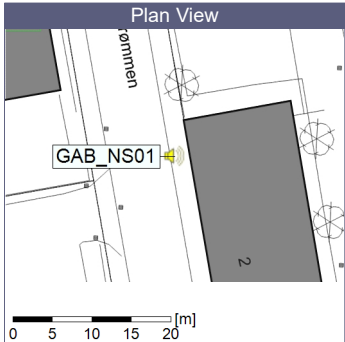

Project: Kronos Sydhavnen
Construction: Gåsebæk
Location: N-V

24/11/2023
25/11/2023