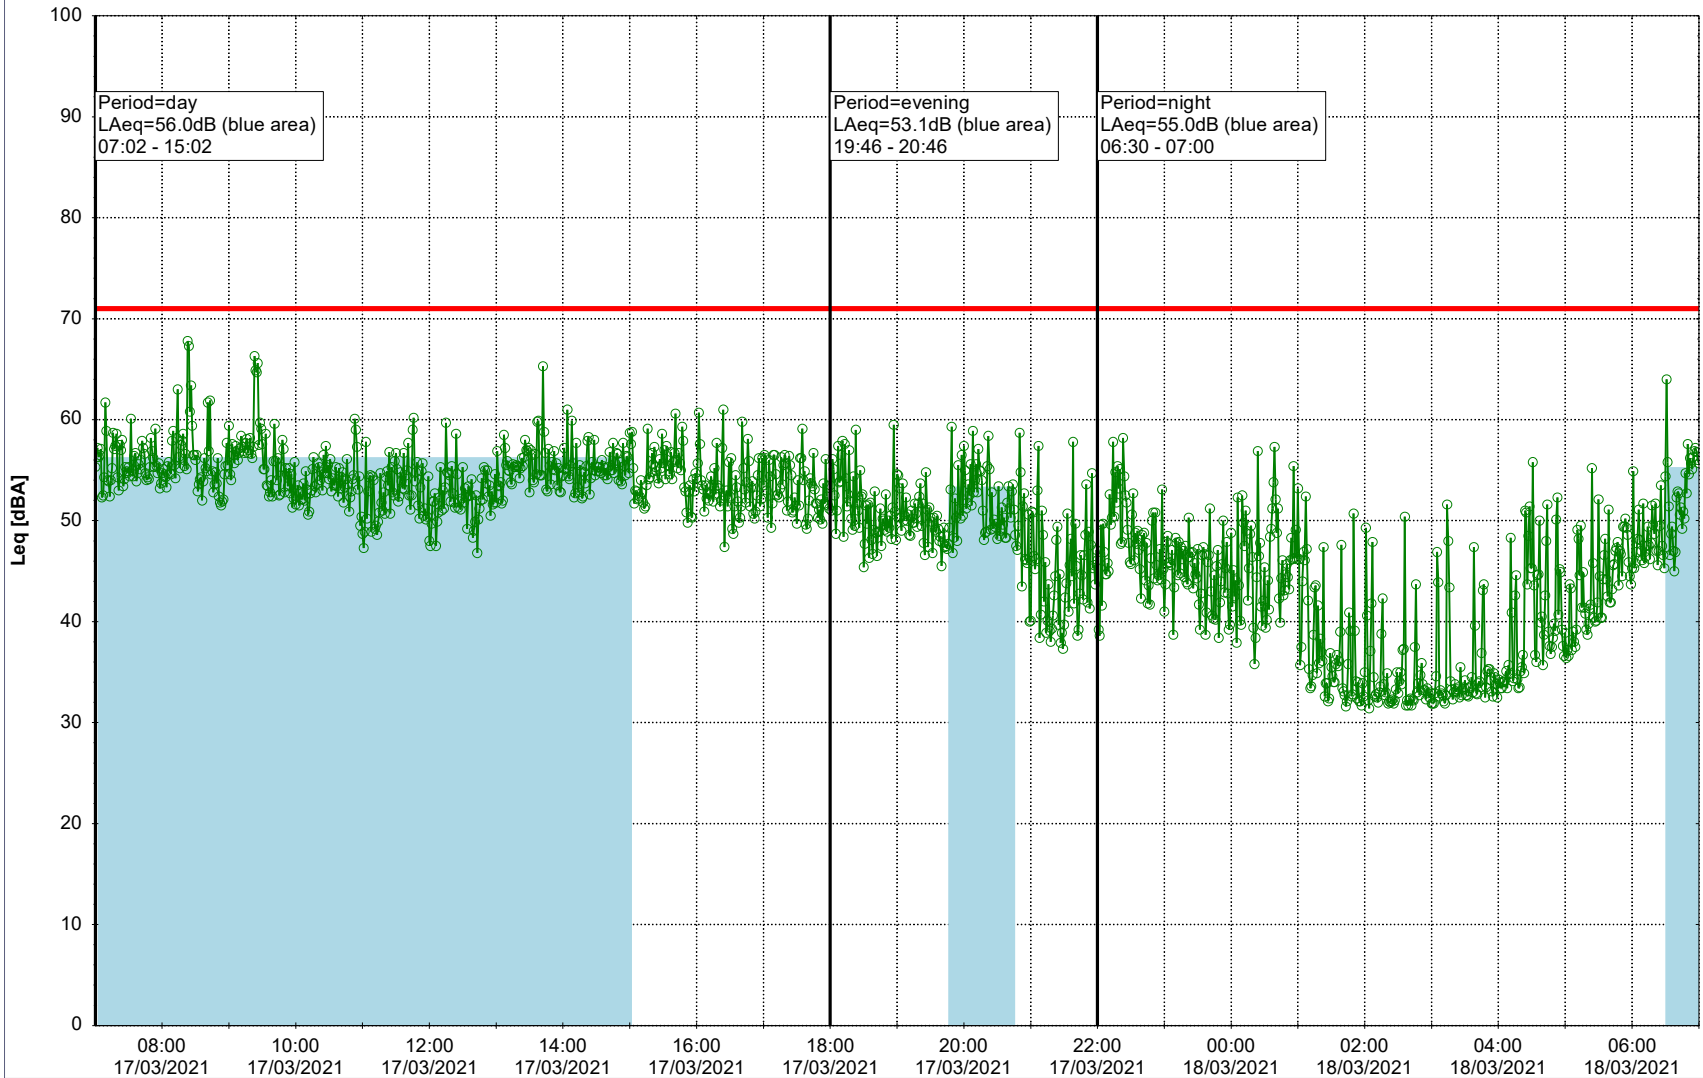

Plan View

Remarks

...

Noise Time Related Diagram

16/03/2021
17/03/2021

○ ○ ○ ○ NEL_NS01

Project: Kronos Sydhavnen
Construction: Ny Ellebjerg
Location: N-V

Plan View

Remarks

...

Noise Time Related Diagram

17/03/2021
18/03/2021

○ NEL_NS01

Project: Kronos Sydhavnen
Construction: Ny Ellebjerg
Location: N-V

Plan View

Remarks

Noise Time Related Diagram

19/03/2021
20/03/2021

○ ○ ○ ○ NEL_NS01

Project: Kronos Sydhavnen
Construction: Ny Ellebjerg
Location: N-V

Plan View

Remarks

...

Noise Time Related Diagram

20/03/2021
21/03/2021

○ ○ ○ ○ NEL_NS01

Project: Kronos Sydhavnen
Construction: Ny Ellebjerg
Location: N-V

Plan View

Remarks

- Tegholmen

Noise Time Related Diagram

21/03/2021
22/03/2021