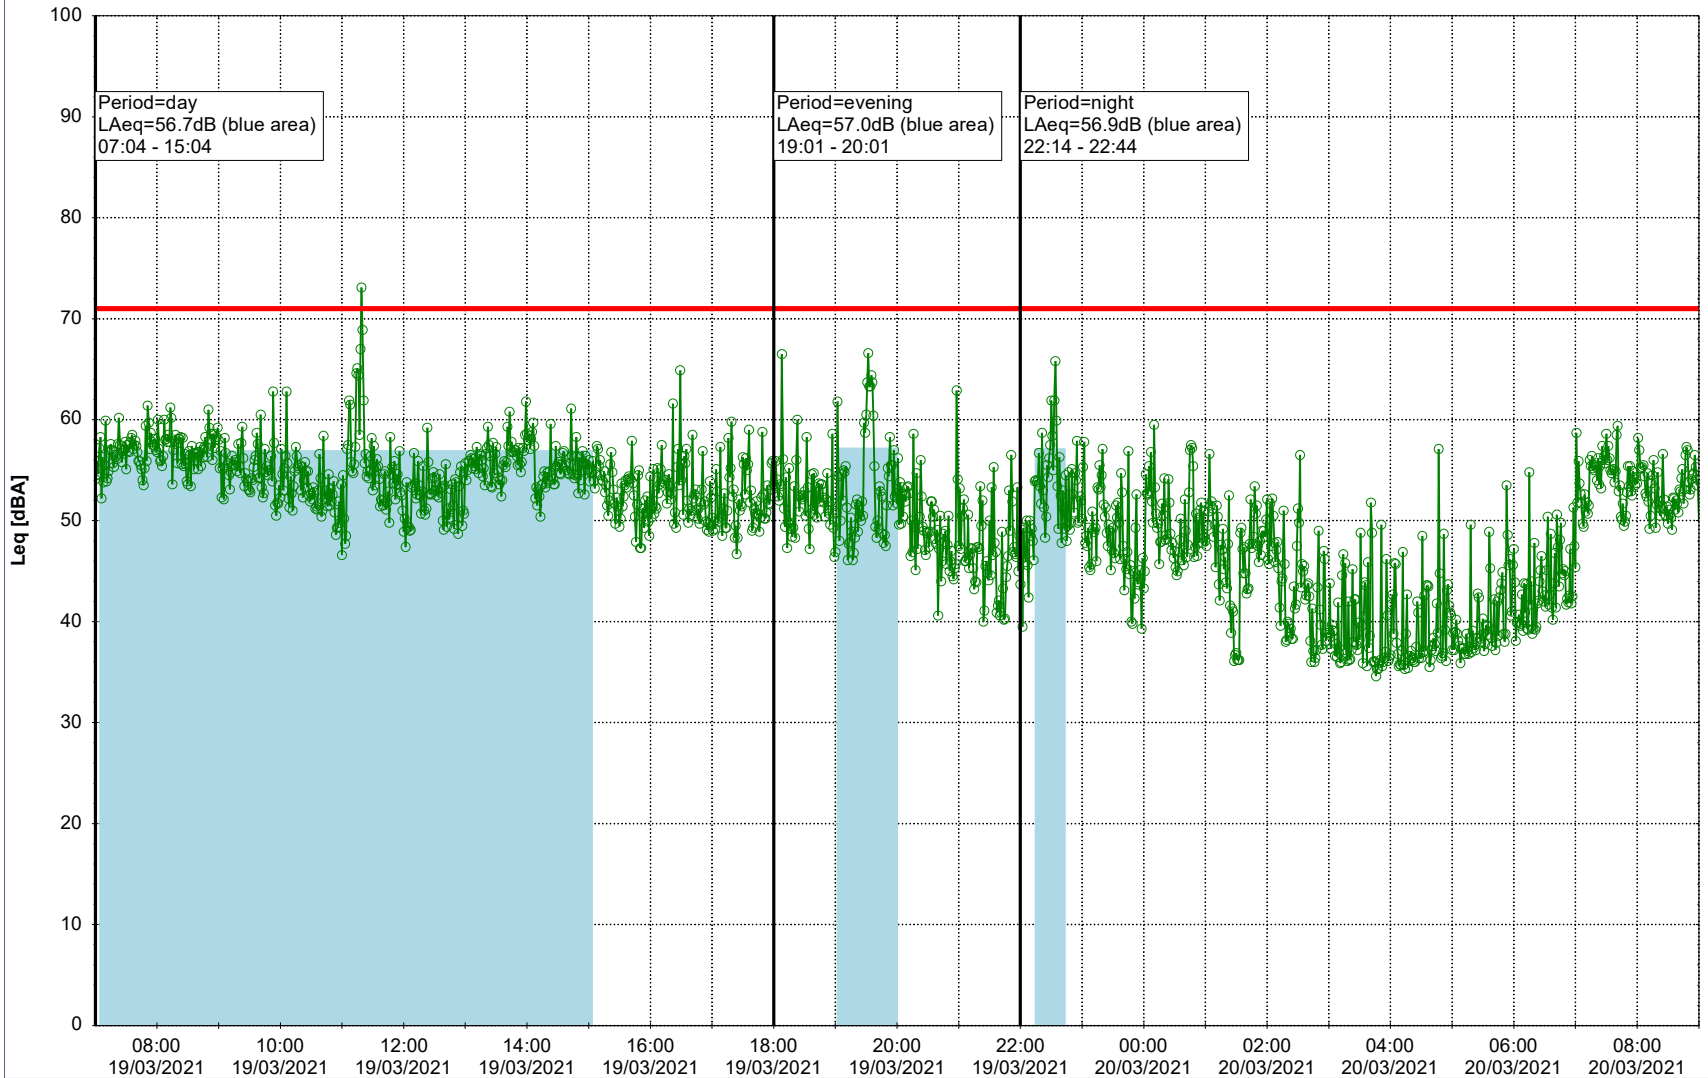

- Ørsted Værket

Noise Time Related Diagram

18/03/2021
19/03/2021

○ ○ ○ ○ NEL_NS01

Project: Kronos Sydhavnen
Construction: Ny Ellebjerg
Location: N-V

Plan View

Remarks

...

Noise Time Related Diagram

19/03/2021
20/03/2021

○ ○ ○ ○ NEL_NS01

Project: Kronos Sydhavnen
Construction: Ny Ellebjerg
Location: N-V

Plan View

Remarks

...

Noise Time Related Diagram

20/03/2021
21/03/2021

○ ○ ○ ○ NEL_NS01

Project: Kronos Sydhavnen
Construction: Ny Ellebjerg
Location: N-V

Plan View

Remarks

- Tegholmen

Noise Time Related Diagram

21/03/2021
22/03/2021