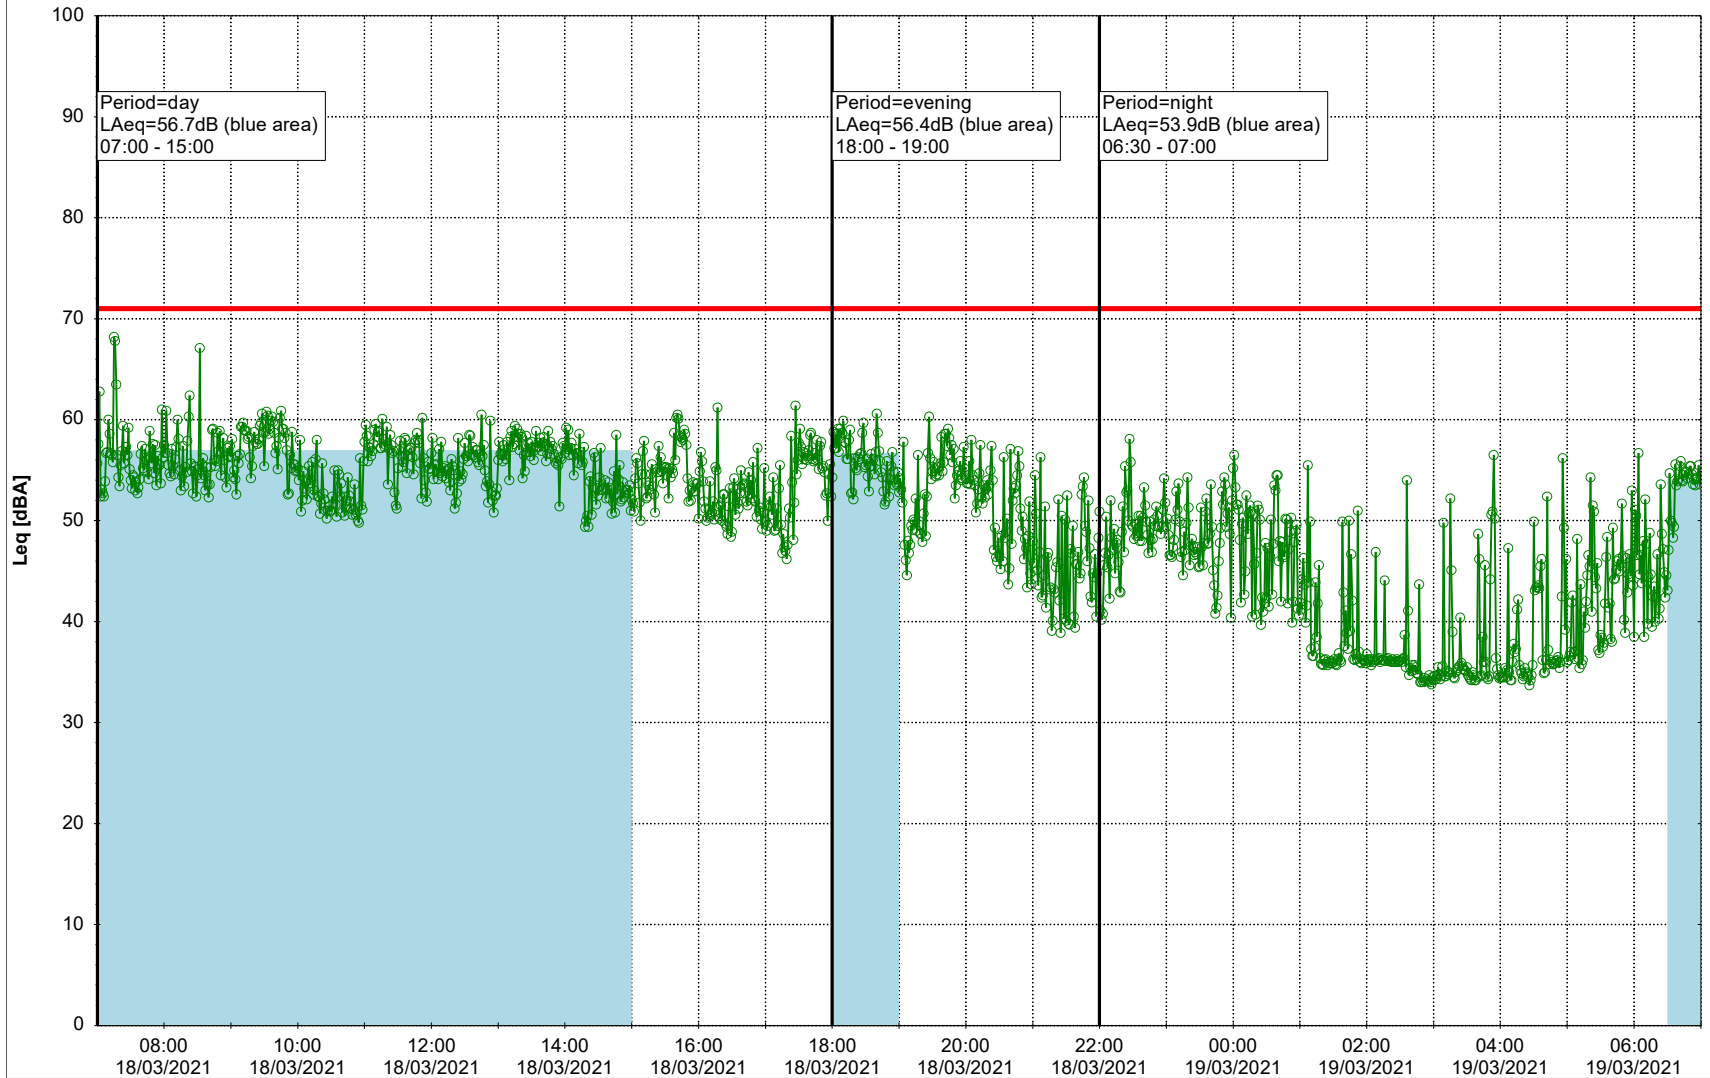

Remarks

...

Noise Time Related Diagram

17/03/2021
18/03/2021

○ NEL_NS01

Project: Kronos Sydhavnen
Construction: Ny Ellebjerg
Location: N-V

Plan View

Remarks

- Ørsted Værket

Noise Time Related Diagram

18/03/2021
19/03/2021

○ ○ ○ ○ NEL_NS01

Project: Kronos Sydhavnen
Construction: Ny Ellebjerg
Location: N-V

Plan View

Remarks

...

Noise Time Related Diagram

19/03/2021
20/03/2021

○ ○ ○ ○ NEL_NS01

Project: Kronos Sydhavnen
Construction: Ny Ellebjerg
Location: N-V

Plan View

Remarks

...

Noise Time Related Diagram

20/03/2021
21/03/2021

○ ○ ○ ○ NEL_NS01

Project: Kronos Sydhavnen
Construction: Ny Ellebjerg
Location: N-V

Plan View

Remarks

- Tegholmen

Noise Time Related Diagram

21/03/2021
22/03/2021