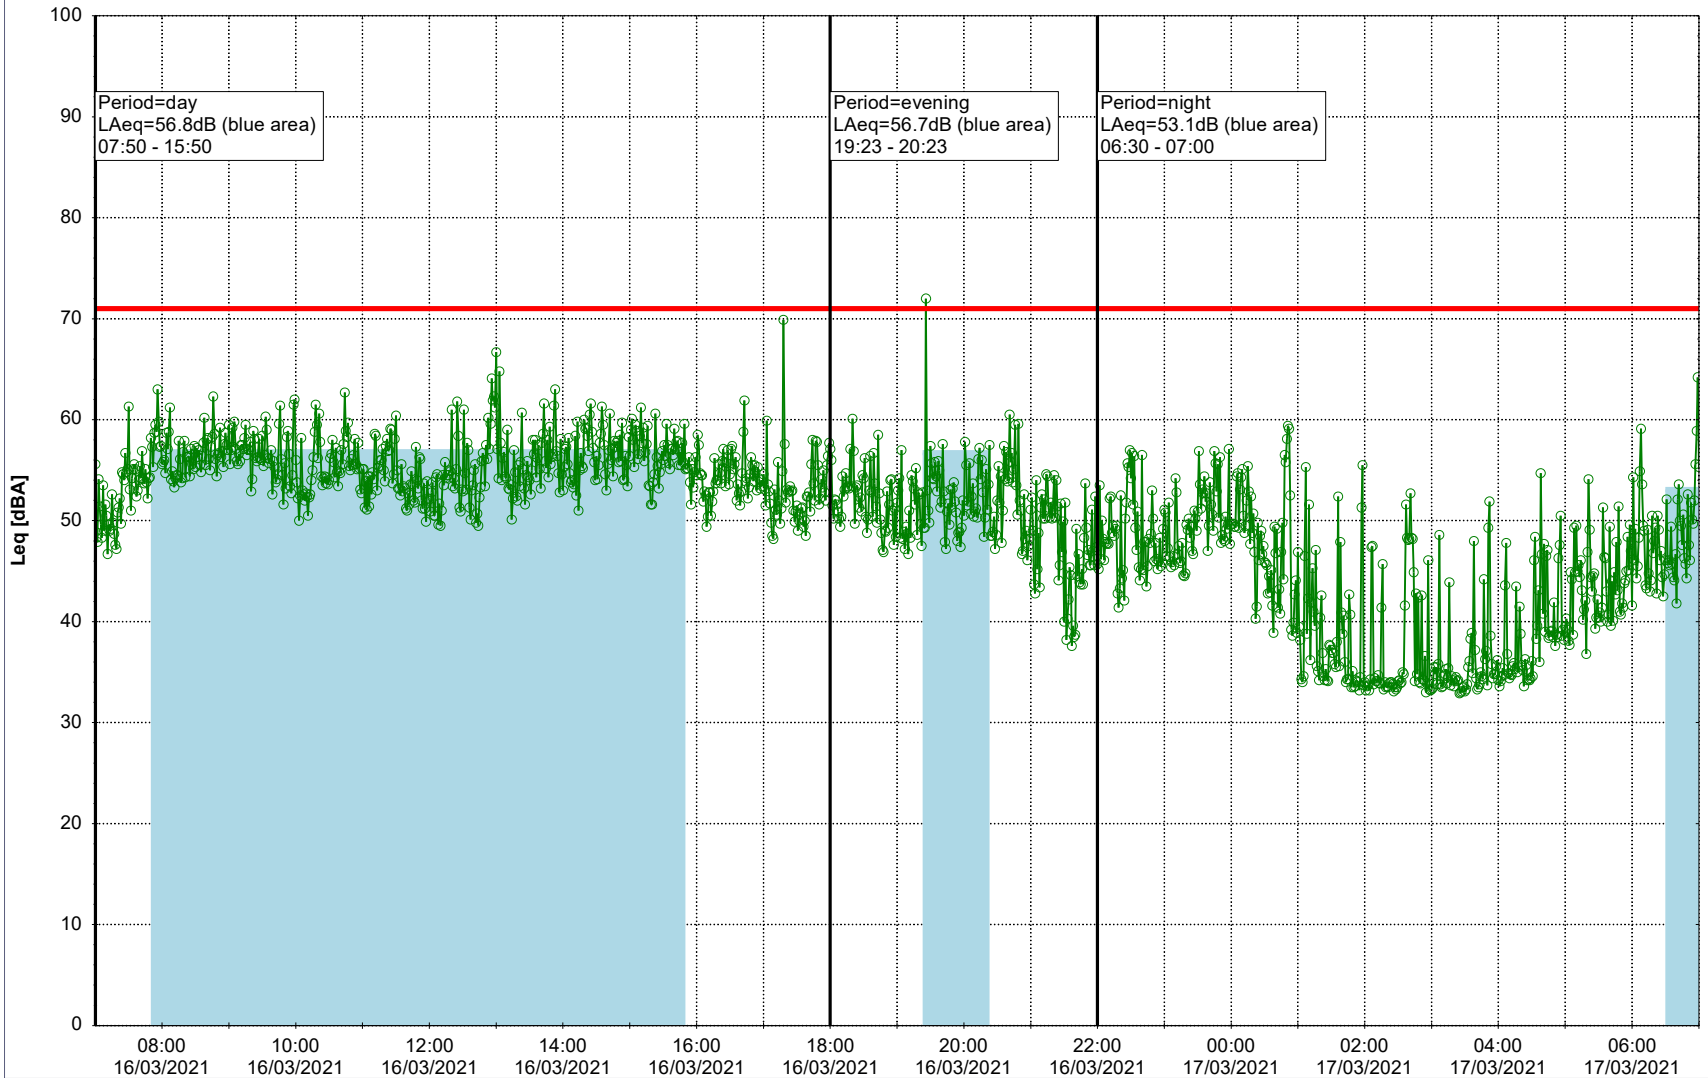

Plan View

Remarks

...

Noise Time Related Diagram

16/03/2021
17/03/2021

○ ○ ○ ○ NEL_NS01

Project: Kronos Sydhavnen
Construction: Ny Ellebjerg
Location: N-V

Plan View

Remarks

...

Noise Time Related Diagram

17/03/2021
18/03/2021

○ NEL_NS01

Project: Kronos Sydhavnen
Construction: Ny Ellebjerg
Location: N-V

Plan View

Remarks

Noise Time Related Diagram

19/03/2021
20/03/2021

○ ○ ○ ○ NEL_NS01

Project: Kronos Sydhavnen
Construction: Ny Ellebjerg
Location: N-V

Plan View

Remarks

...

Noise Time Related Diagram

20/03/2021
21/03/2021

○ ○ ○ ○ NEL_NS01

Project: Kronos Sydhavnen
Construction: Ny Ellebjerg
Location: N-V

Plan View

Remarks

- Tegholmen

Noise Time Related Diagram

21/03/2021
22/03/2021