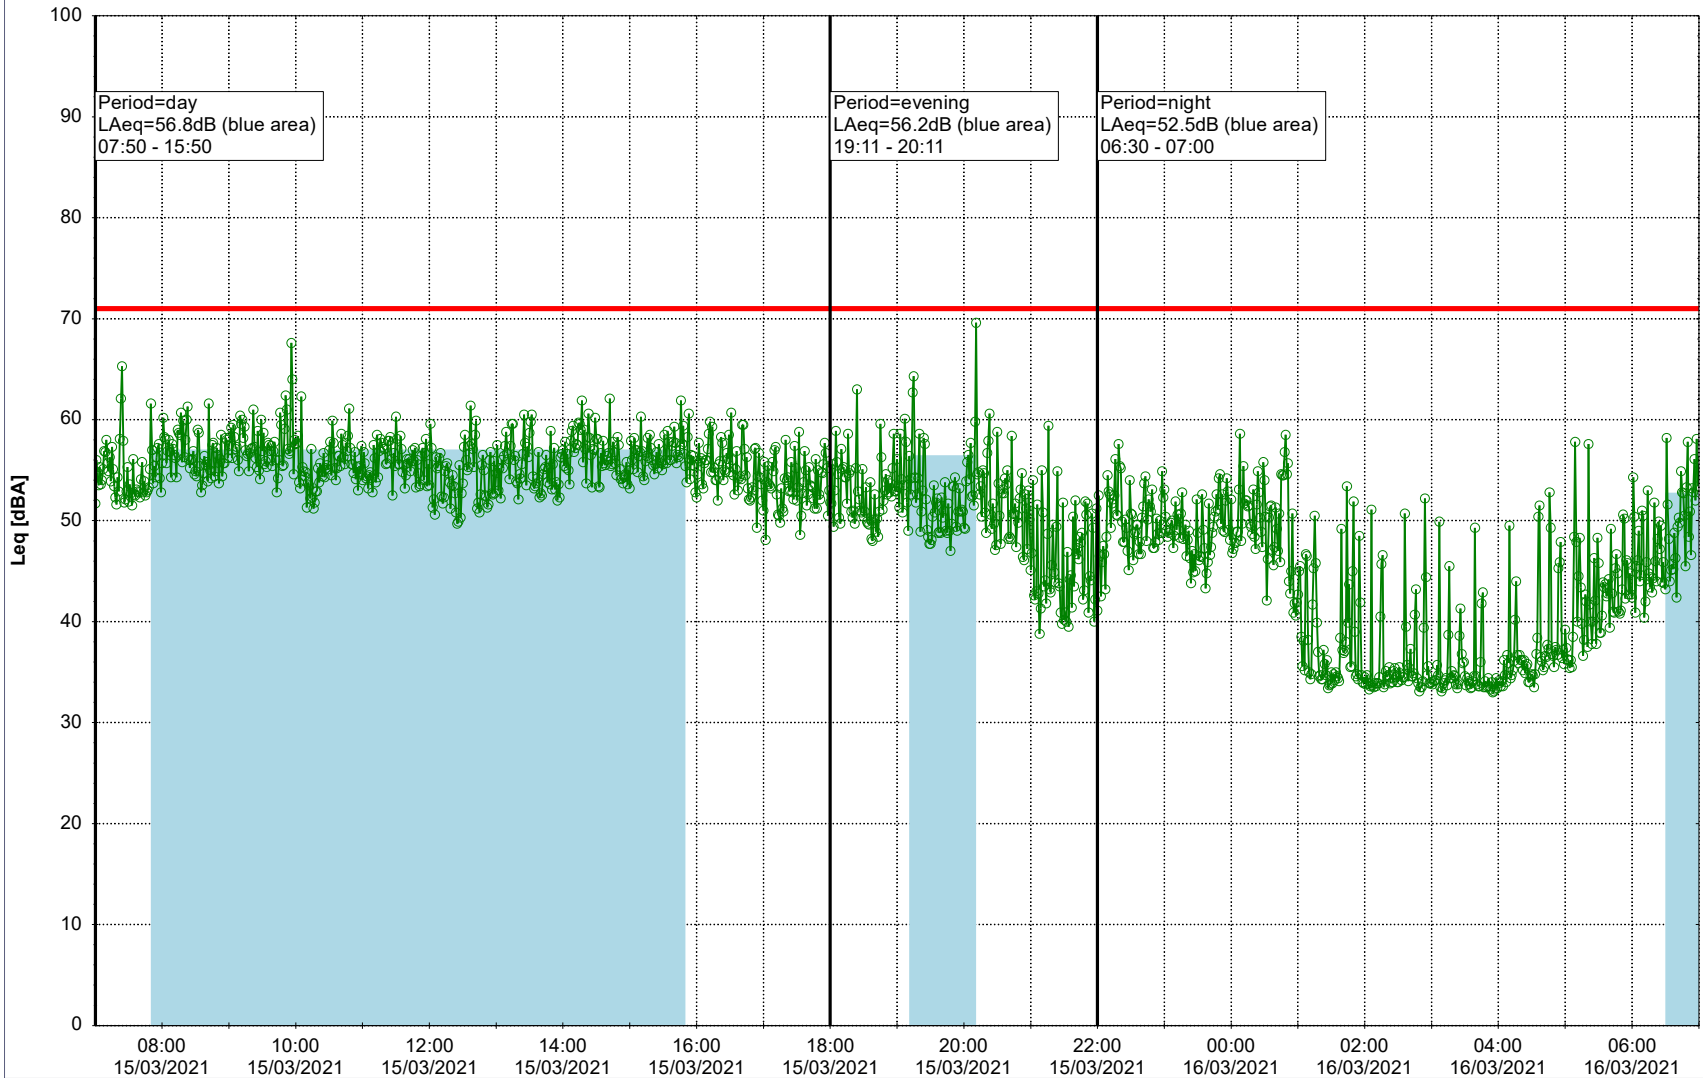

Project: Kronos Sydhavnen
Construction: Ny Ellebjerg
Location: N-V

Plan View

Remarks

...

Noise Time Related Diagram

15/03/2021
16/03/2021

○ NEL_NS01

Project: Kronos Sydhavnen
Construction: Ny Ellebjerg
Location: N-V

Plan View

Remarks

...

Noise Time Related Diagram

16/03/2021
17/03/2021

○ ○ ○ ○ NEL_NS01

Project: Kronos Sydhavnen
Construction: Ny Ellebjerg
Location: N-V

Plan View

Remarks

...

Noise Time Related Diagram

17/03/2021
18/03/2021

○ NEL_NS01

Project: Kronos Sydhavnen
Construction: Ny Ellebjerg
Location: N-V

Plan View

Remarks

20/03/2021
21/03/2021

○ ○ ○ ○ NEL_NS01

Project: Kronos Sydhavnen
Construction: Ny Ellebjerg
Location: N-V

Plan View

Remarks

- Tegholmen

Noise Time Related Diagram

21/03/2021
22/03/2021