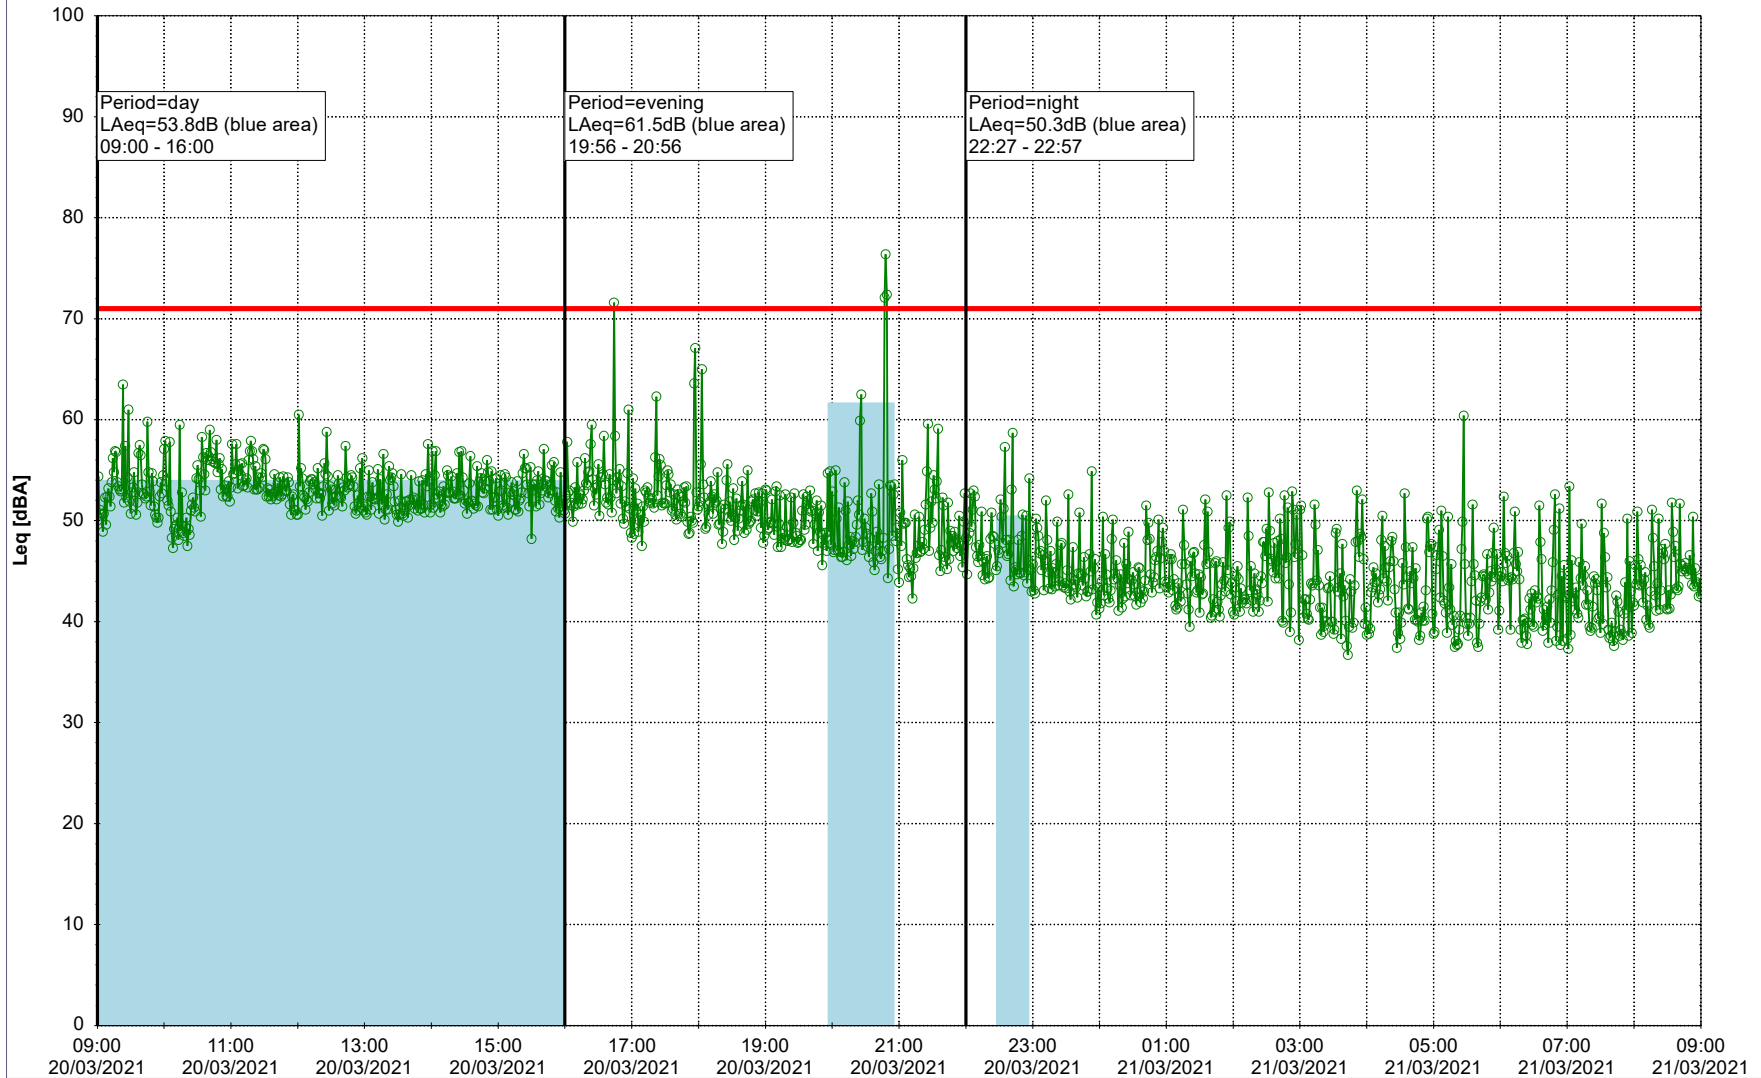

- Ørsted Værket

Noise Time Related Diagram

18/03/2021
19/03/2021

○ ○ ○ ○ NEL_NS01

Project: Kronos Sydhavnen
Construction: Ny Ellebjerg
Location: N-V

Plan View

Remarks

...

Noise Time Related Diagram

19/03/2021
20/03/2021

○ ○ ○ ○ NEL_NS01

Project: Kronos Sydhavnen
Construction: Ny Ellebjerg
Location: N-V

Plan View

Remarks

...

Noise Time Related Diagram

20/03/2021
21/03/2021

○ ○ ○ ○ NEL_NS01

Project: Kronos Sydhavnen
Construction: Ny Ellebjerg
Location: N-V

Plan View

Remarks

- Tegholmen

Noise Time Related Diagram

21/03/2021
22/03/2021