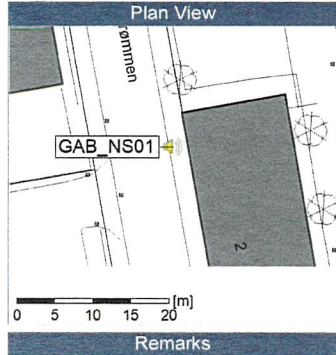

### Noise Time Related Diagram

9/21/2019  
9/22/2019

GAB\_NS01

Project: Kronos Sydhavnen  
Construction: Gåsebæk  
Location: N-V

9/22/2019  
9/23/2019

Remarks

...