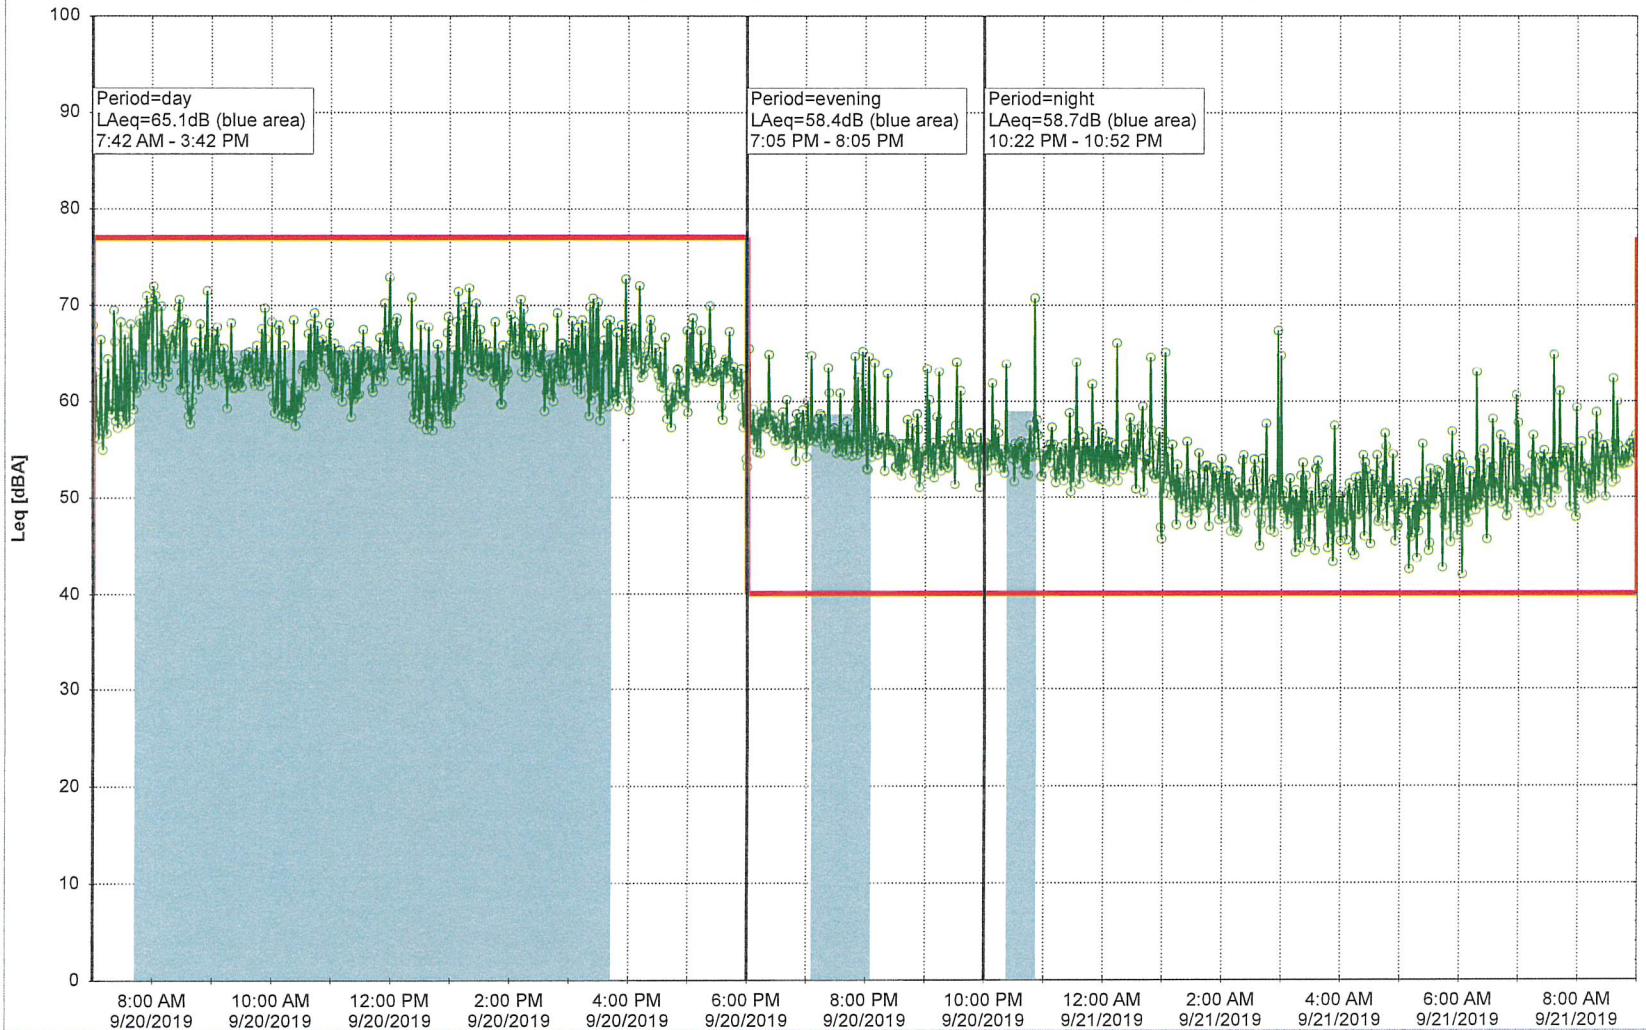

Project: Kronos Sydhavnen
Construction: Gåsebæk
Location: N-V

9/20/2019
9/21/2019

Noise Time Related Diagram

Remarks

...

GAB_NS01