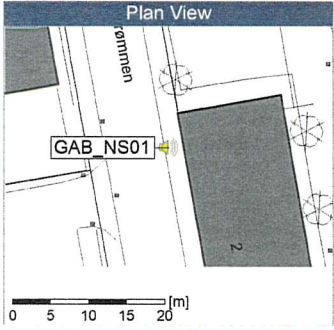

Project: Kronos Sydhavnen
Construction: Gåsebæk
Location: N-V