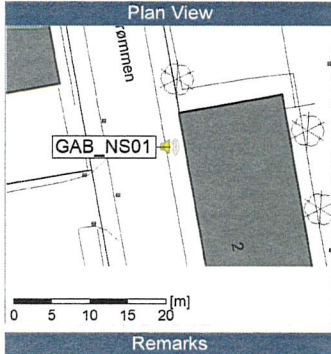

Project: Kronos Sydhavnen
Construction: Gåsebæk
Location: N-V

Noise Time Related Diagram

9/18/2019
9/19/2019

GAB_NS01