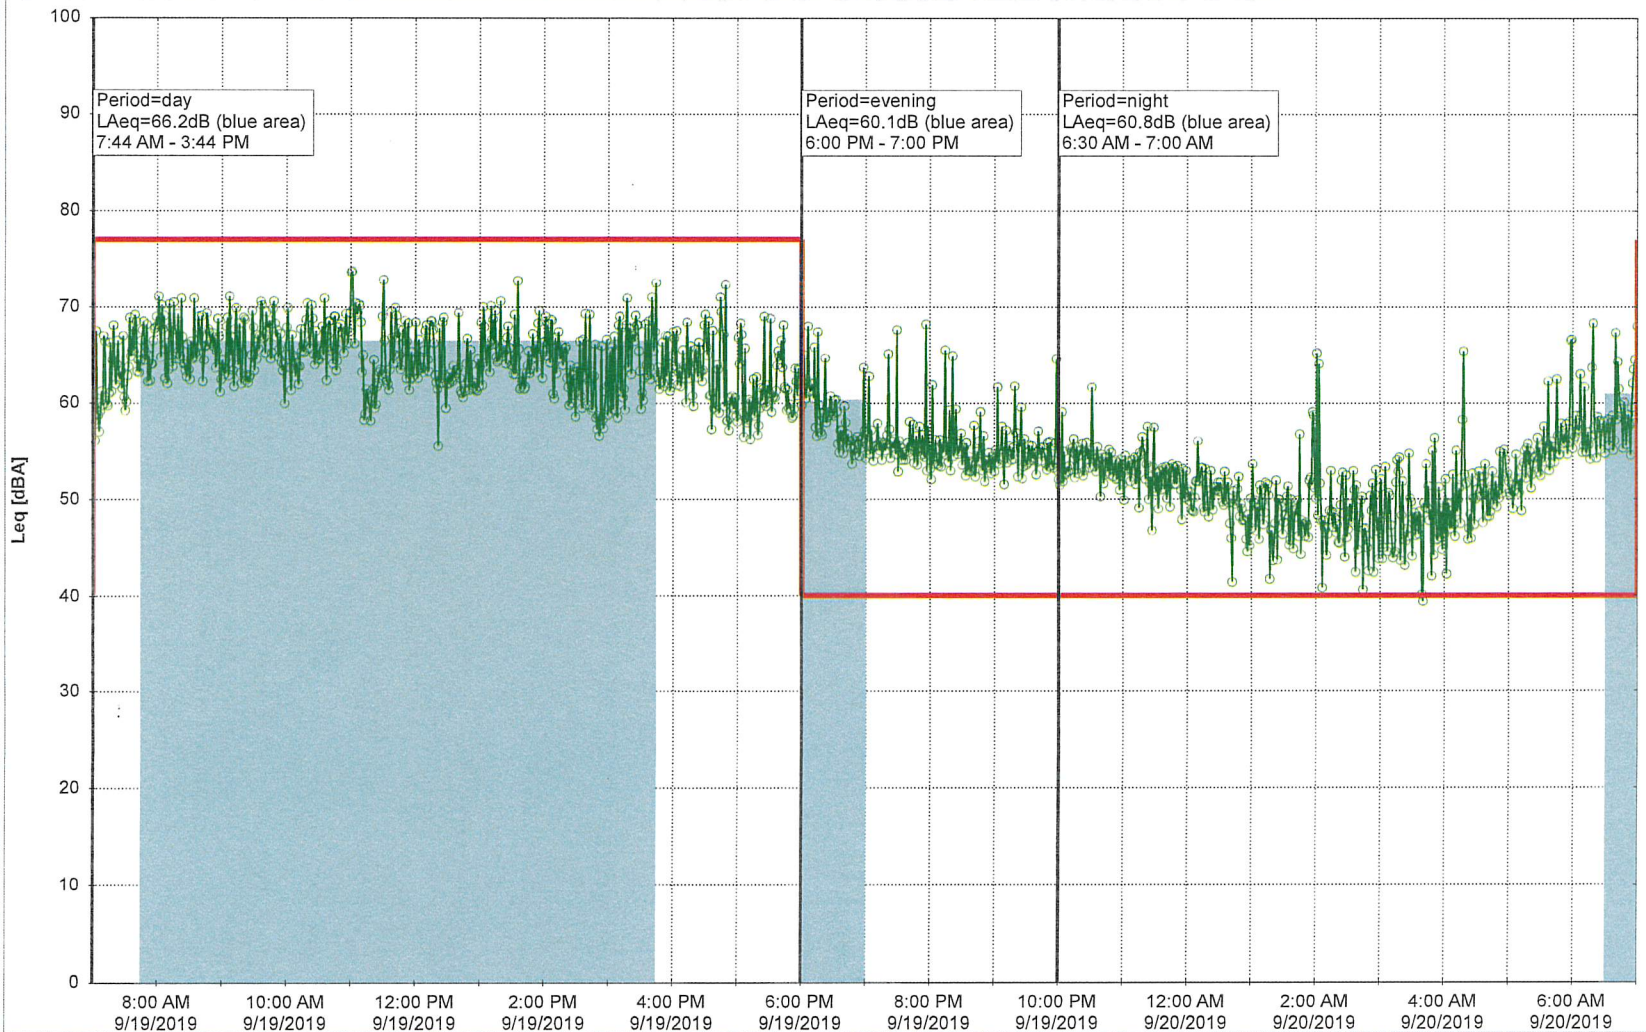

### Noise Time Related Diagram

9/18/2019  
9/19/2019

GAB\_NS01

Project: Kronos Sydhavnen  
Construction: Gåsebæk  
Location: N-V

9/19/2019  
9/20/2019

### Noise Time Related Diagram

GAB\_NS01

Project: Kronos Sydhavnen  
Construction: Gåsebæk  
Location: N-V

9/20/2019  
9/21/2019