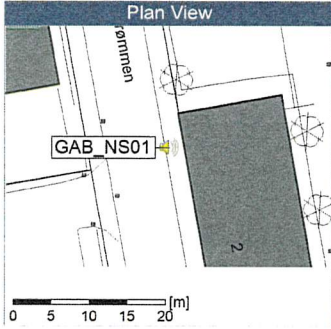

Project: Kronos Sydhavnen
Construction: Gåsebæk
Location: N-V

Noise Time Related Diagram

9/16/2019
9/17/2019