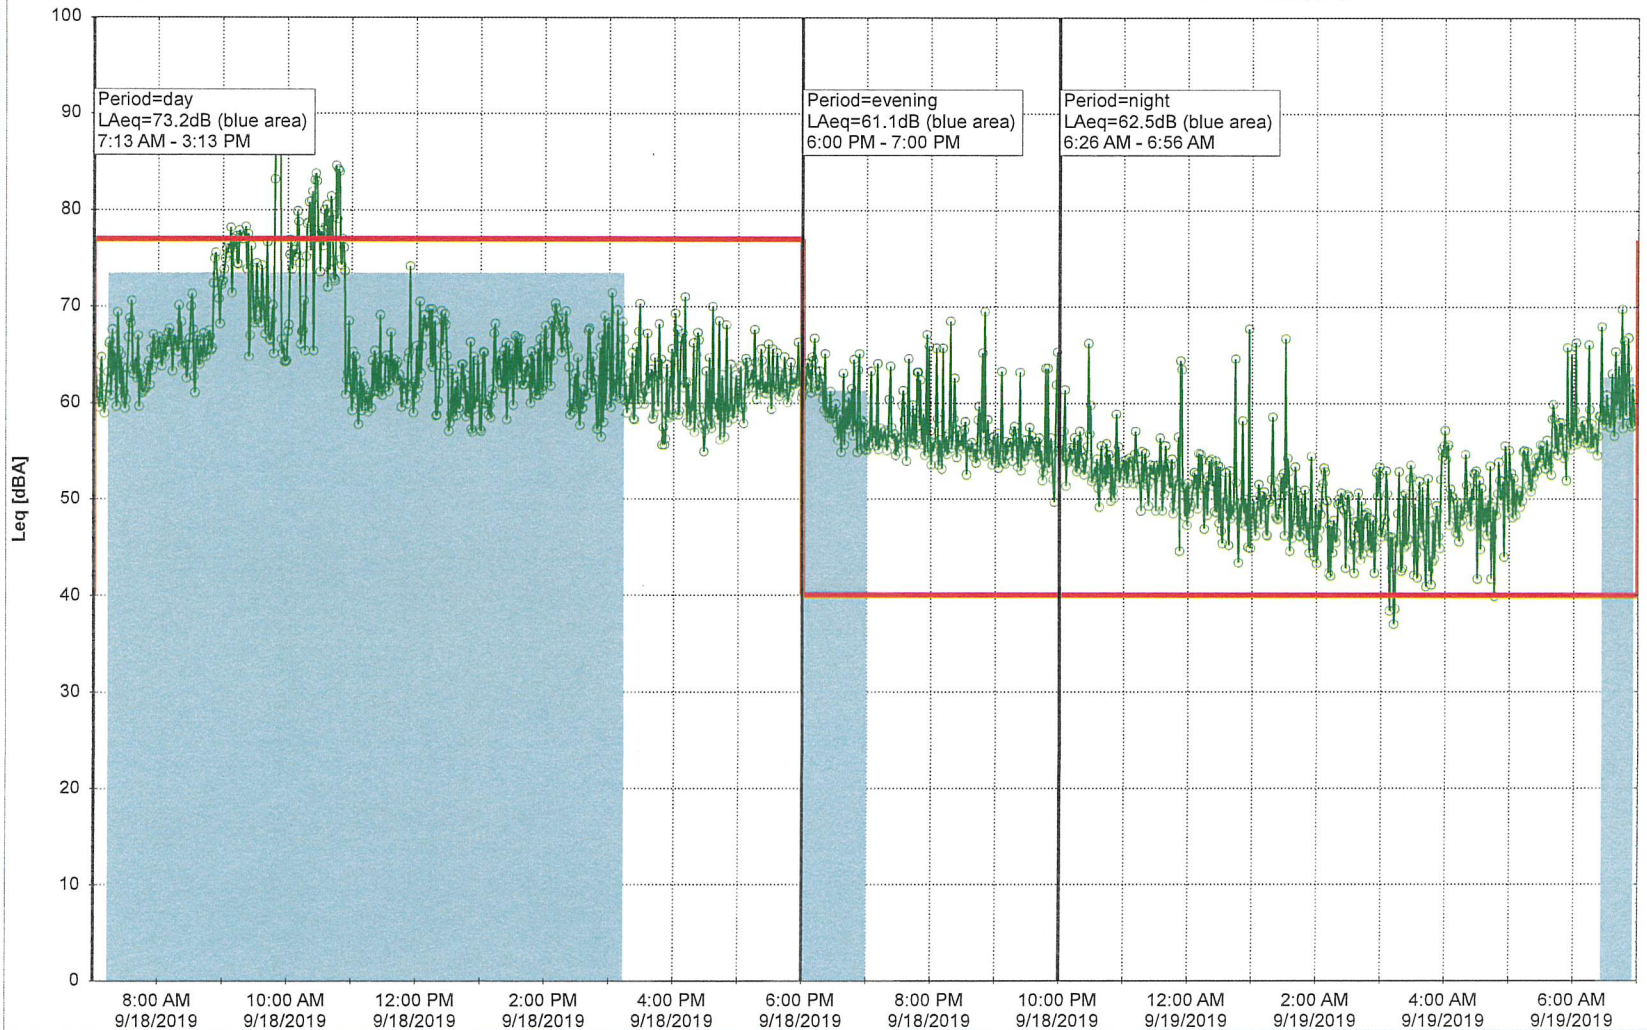

### Noise Time Related Diagram

9/16/2019  
9/17/2019

GAB\_NS01

Remarks

...

Project: Kronos Sydhavnen  
Construction: Gåsebæk  
Location: N-V

Remarks

...

### Noise Time Related Diagram

9/17/2019  
9/18/2019

GAB\_NS01

Project: Kronos Sydhavnen  
Construction: Gåsebæk  
Location: N-V

### Noise Time Related Diagram

9/18/2019  
9/19/2019

GAB\_NS01

Project: Kronos Sydhavnen  
Construction: Gåsebæk  
Location: N-V

9/19/2019  
9/20/2019