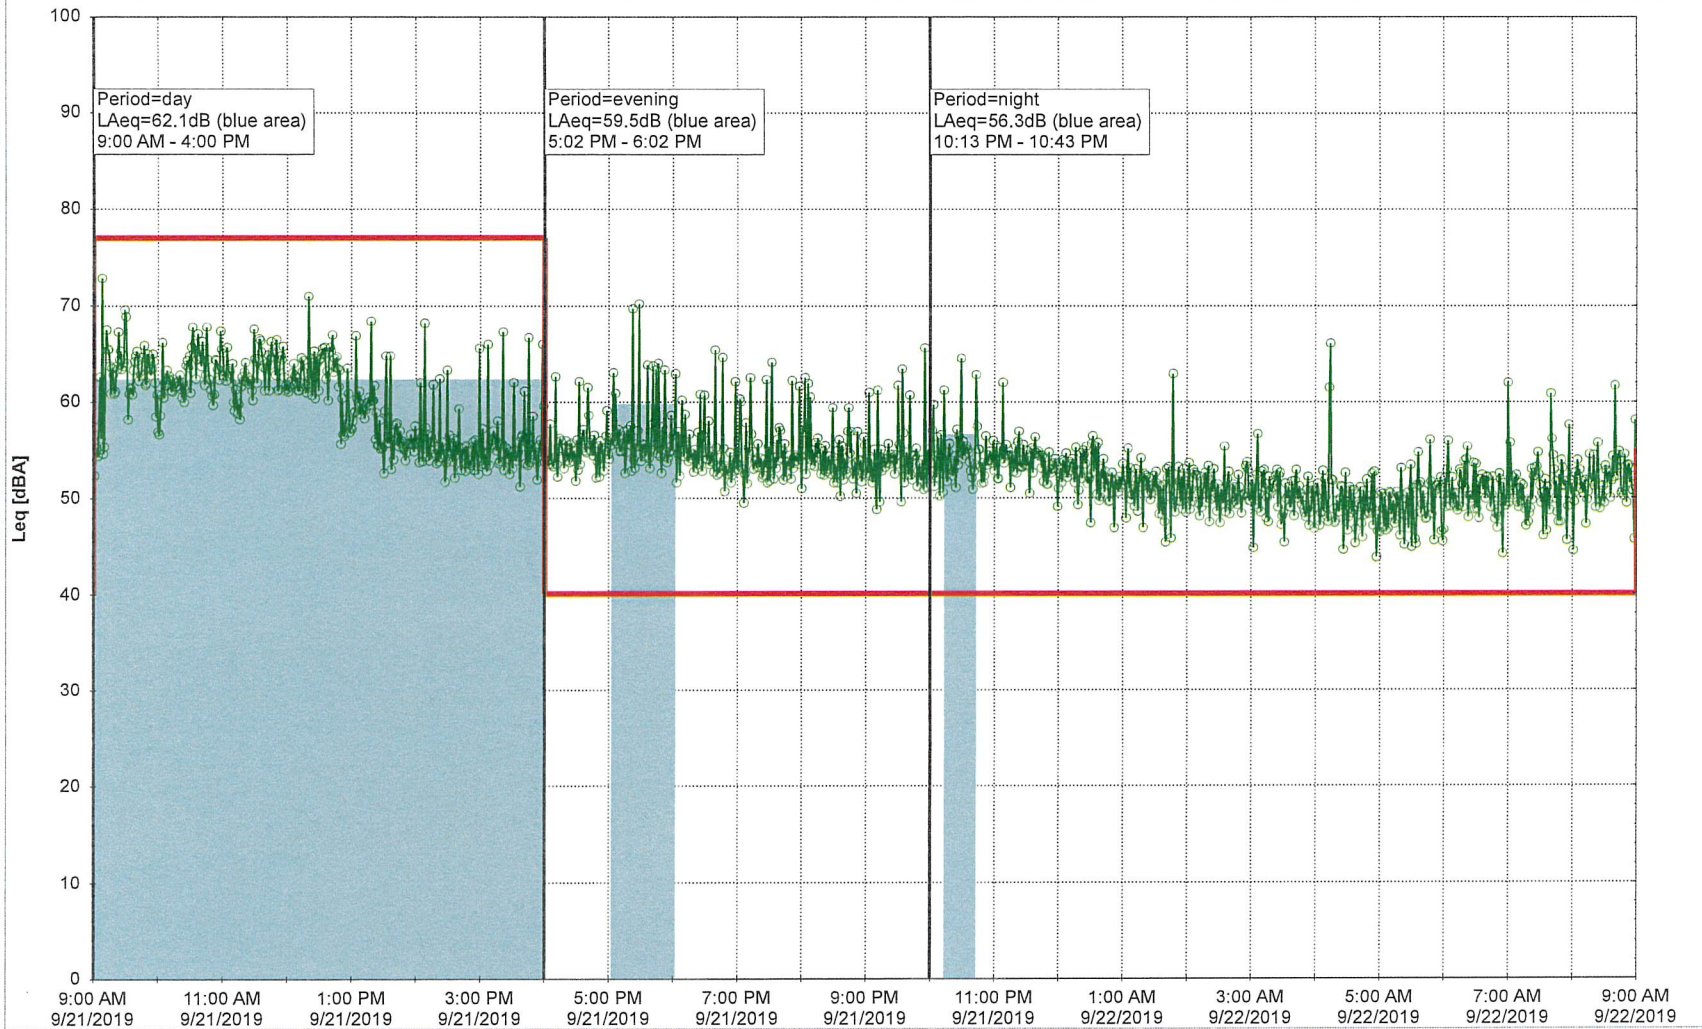

### Noise Time Related Diagram

Remarks

...

GAB\_NS01

Project: Kronos Sydhavnen  
Construction: Gåsebæk  
Location: N-V

Remarks

...

### Noise Time Related Diagram

9/21/2019  
9/22/2019

GAB\_NS01

Project: Kronos Sydhavnen  
Construction: Gåsebæk  
Location: N-V

9/22/2019  
9/23/2019

Remarks

...

### Noise Time Related Diagram

GAB\_NS01