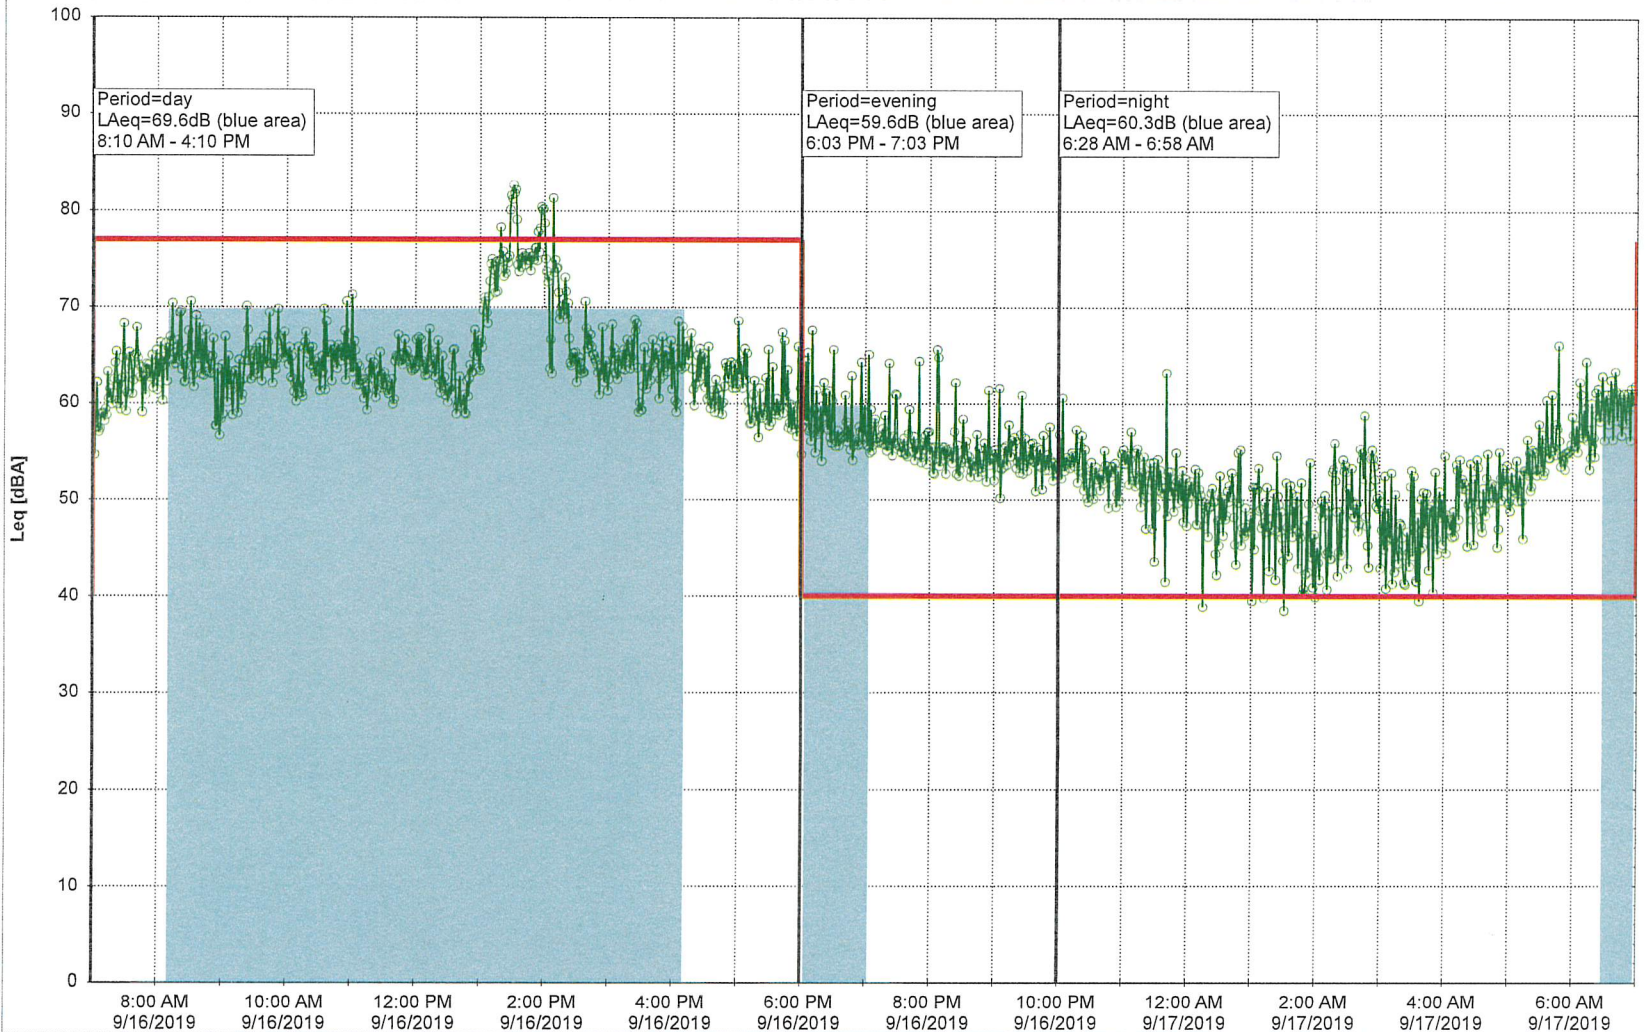

### Noise Time Related Diagram

9/16/2019  
9/17/2019

GAB\_NS01

Remarks

...

Project: Kronos Sydhavnen  
Construction: Gåsebæk  
Location: N-V

Remarks

...

### Noise Time Related Diagram

9/17/2019  
9/18/2019

GAB\_NS01

Project: Kronos Sydhavnen  
Construction: Gåsebæk  
Location: N-V