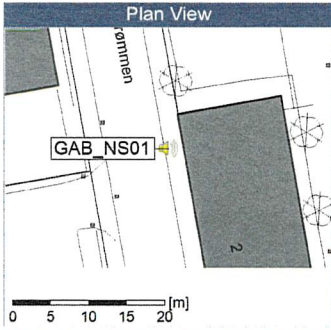

Project: Kronos Sydhavnen
Construction: Gåsebæk
Location: N-V

9/19/2019
9/20/2019

Noise Time Related Diagram

GAB_NS01