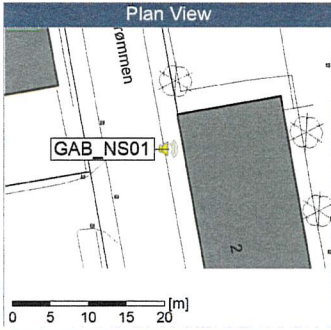

Project: Kronos Sydhavnen
Construction: Gåsebæk
Location: N-V

9/20/2019
9/21/2019

Noise Time Related Diagram

Remarks

...

GAB_NS01