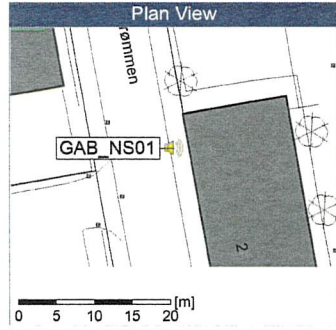

### Noise Time Related Diagram

Remarks

...

GAB\_NS01

Project: Kronos Sydhavnen  
Construction: Gåsebæk  
Location: N-V

Remarks

...