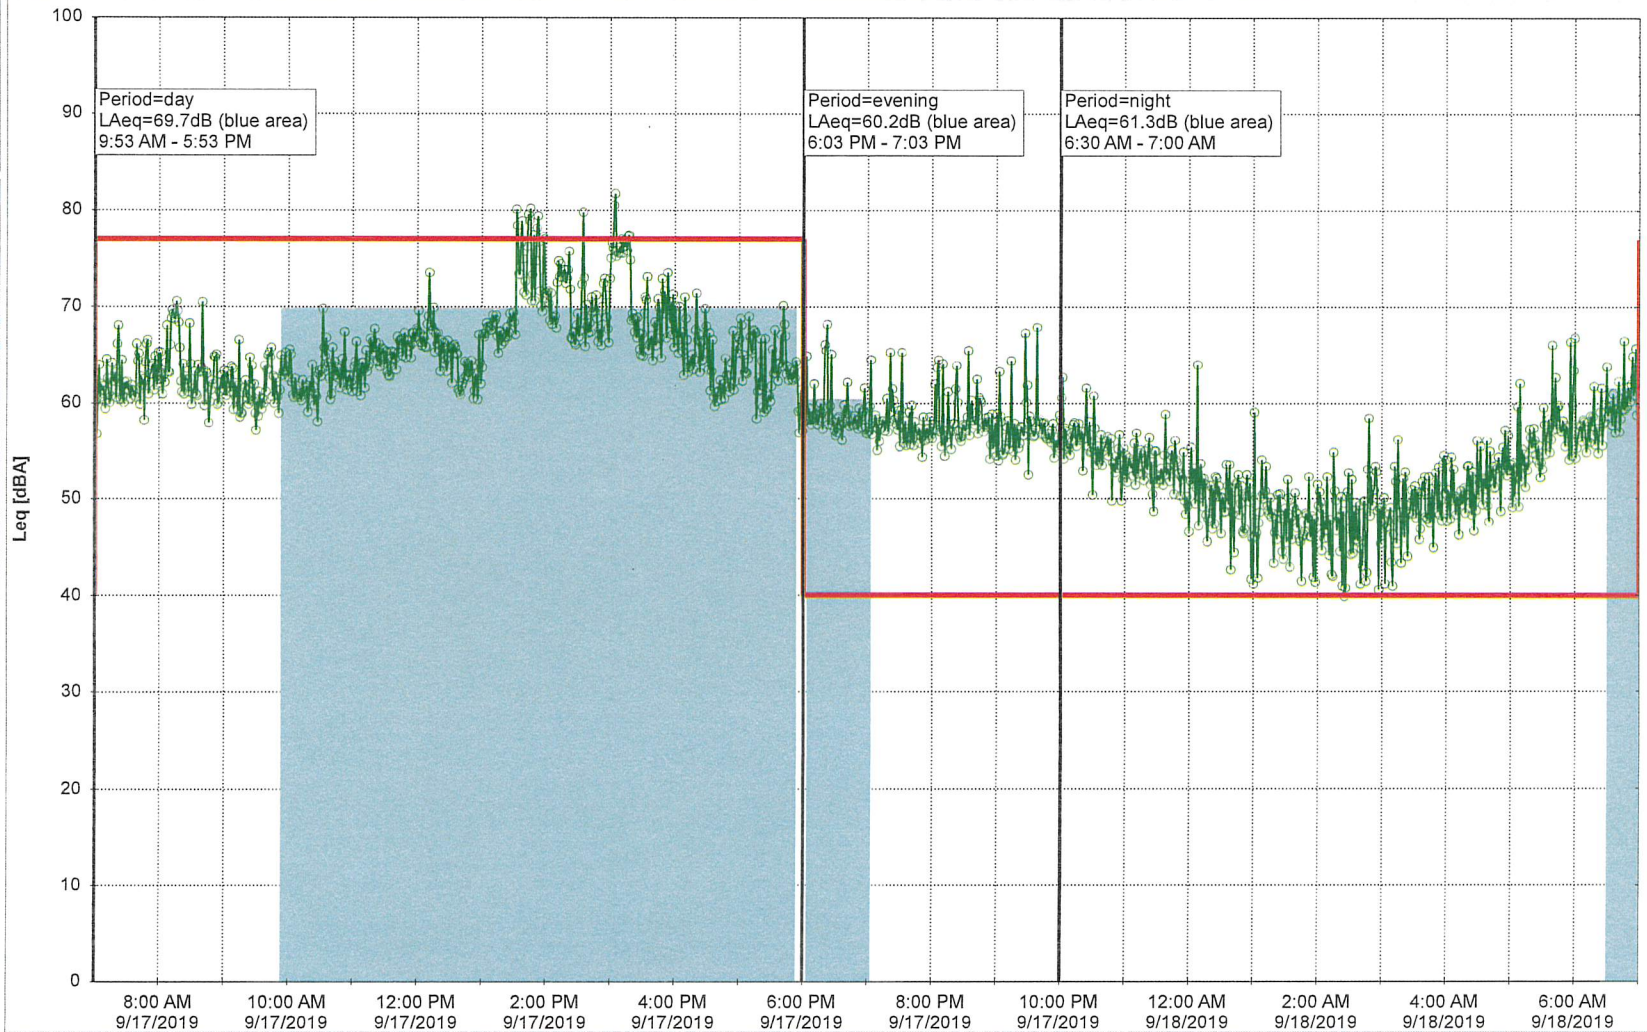

### Noise Time Related Diagram

9/16/2019  
9/17/2019

GAB\_NS01

Remarks

...

Project: Kronos Sydhavnen  
Construction: Gåsebæk  
Location: N-V

Remarks

...

### Noise Time Related Diagram

9/17/2019  
9/18/2019

GAB\_NS01

Project: Kronos Sydhavnen  
Construction: Gåsebæk  
Location: N-V