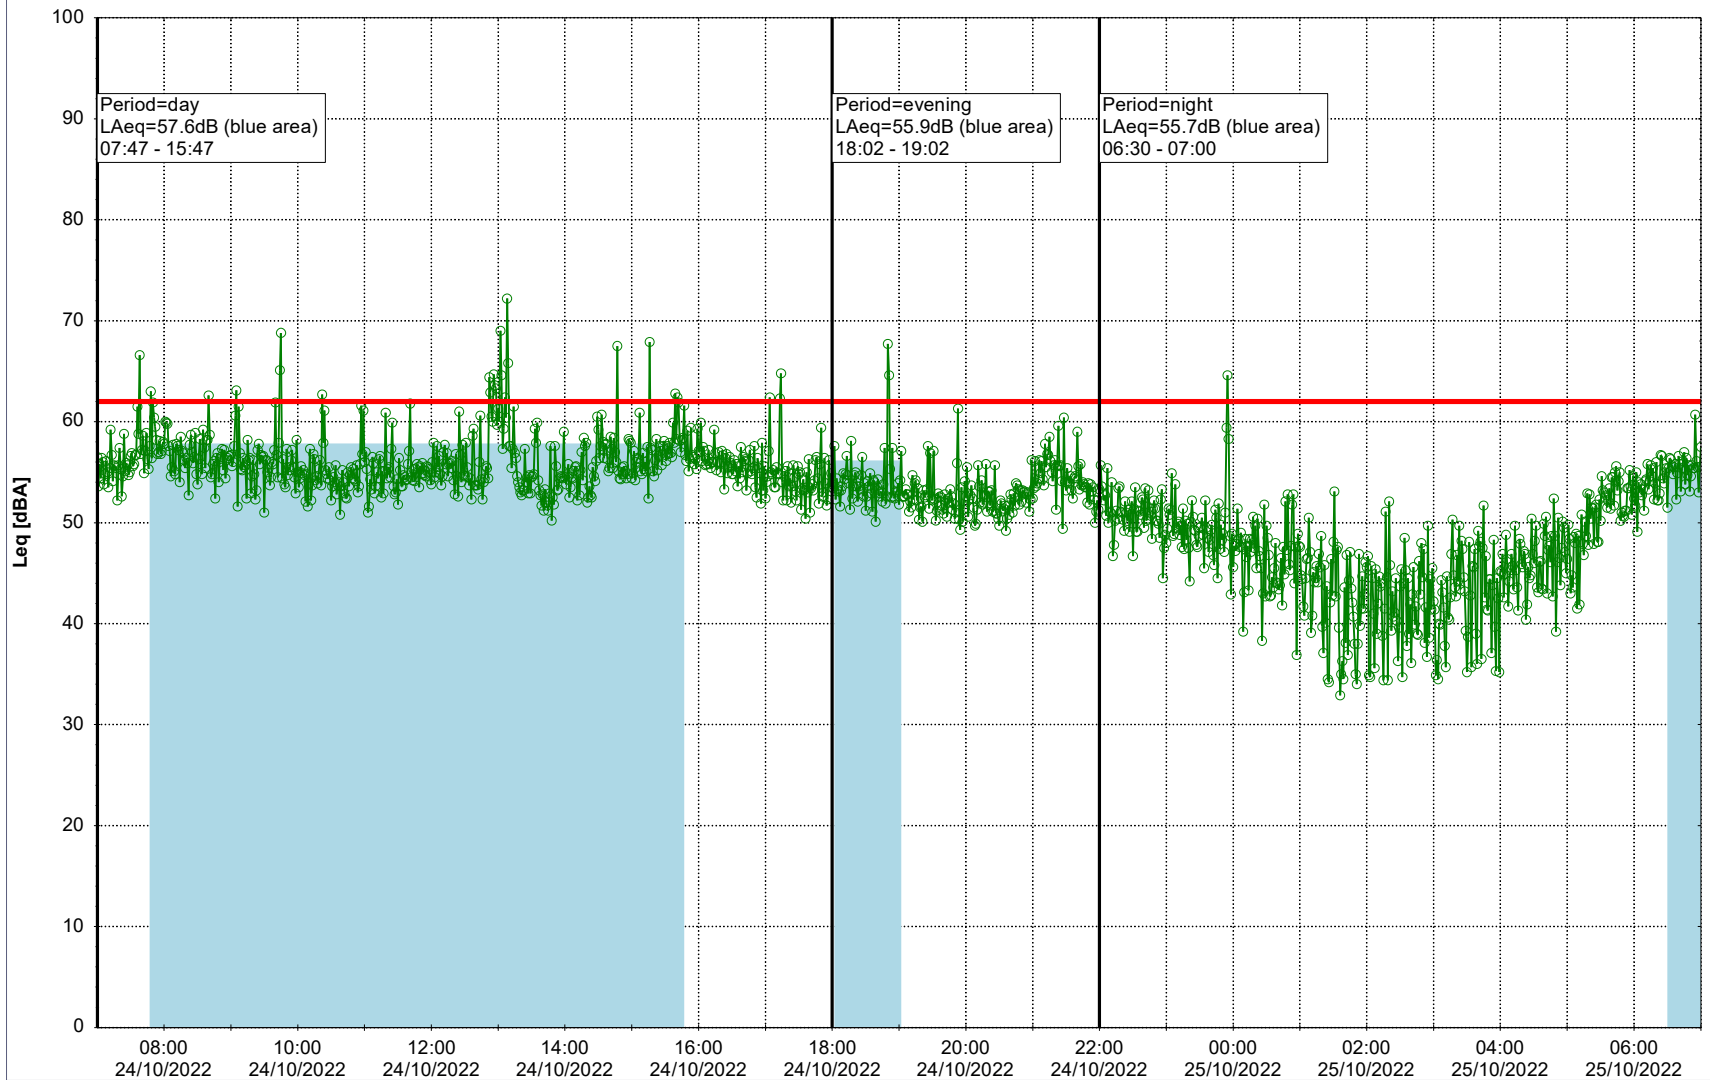

Project: Kronos Sydhavnen
Construction: Gåsebæk
Location: N-V

Plan View

Remarks

...

Noise Time Related Diagram

24/10/2022
25/10/2022

○○○ GAB_NS01

Project: Kronos Sydhavnen
Construction: Gåsebæk
Location: N-V

25/10/2022
26/10/2022

Plan View

Remarks

...

Noise Time Related Diagram

○○○ GAB_NS01

Project: Kronos Sydhavnen
Construction: Gåsebæk
Location: N-V

Plan View

...

Noise Time Related Diagram

27/10/2022
28/10/2022

○○○ GAB_NS01

Project: Kronos Sydhavnen
Construction: Gåsebæk
Location: N-V

28/10/2022
29/10/2022

Plan View

Remarks

29/10/2022
30/10/2022

○○○ GAB_NS01

Project: Kronos Sydhavnen
Construction: Gåsebæk
Location: N-V

30/10/2022
31/10/2022

Plan View

Remarks

...

Noise Time Related Diagram