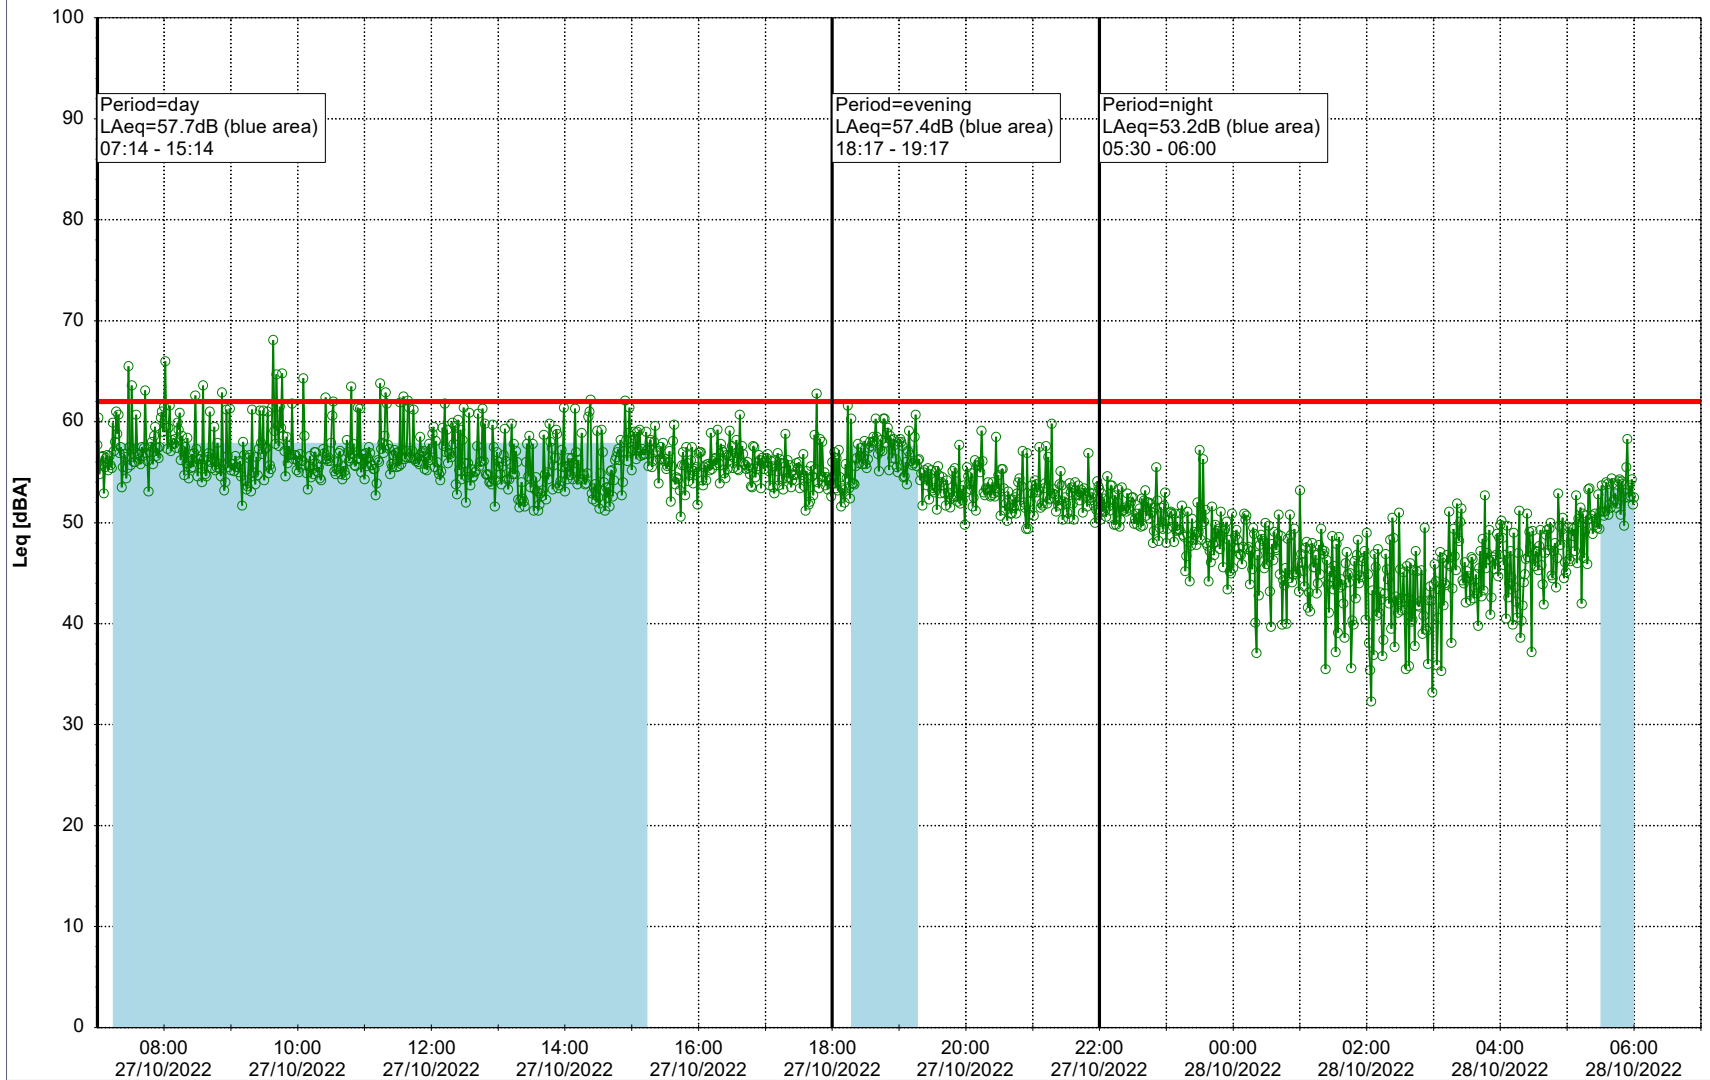

Remarks

...

Noise Time Related Diagram

26/10/2022
27/10/2022

○○○ GAB_NS01

Project: Kronos Sydhavnen
Construction: Gåsebæk
Location: N-V

Plan View

Remarks

...

Noise Time Related Diagram

27/10/2022
28/10/2022

○○○ GAB_NS01

Project: Kronos Sydhavnen
Construction: Gåsebæk
Location: N-V

28/10/2022
29/10/2022

Plan View

Remarks

...

Noise Time Related Diagram

○○○ GAB_NS01

Project: Kronos Sydhavnen
Construction: Gåsebæk
Location: N-V

Plan View

Remarks

...

Noise Time Related Diagram

29/10/2022
30/10/2022

○○○ GAB_NS01

Project: Kronos Sydhavnen
Construction: Gåsebæk
Location: N-V

30/10/2022
31/10/2022

Plan View

Remarks

...

Noise Time Related Diagram