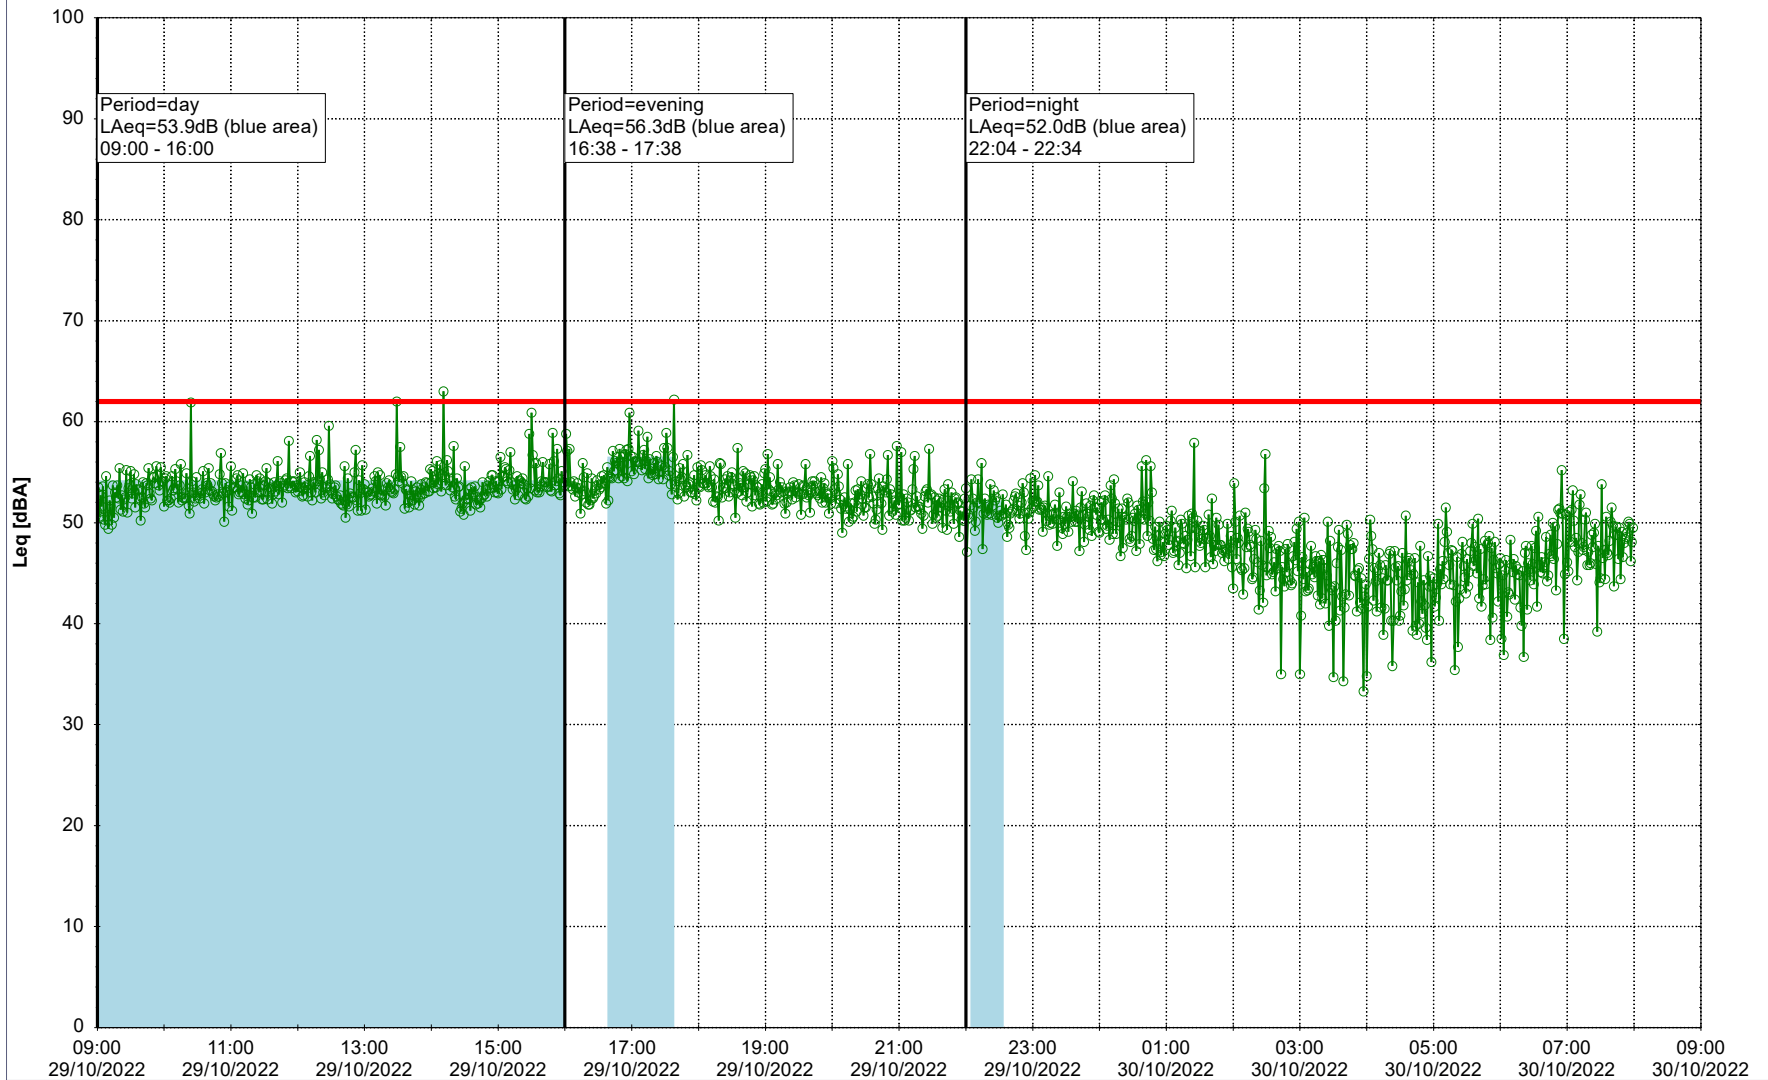

...

Noise Time Related Diagram

○○○ GAB_NS01

Project: Kronos Sydhavnen
Construction: Gåsebæk
Location: N-V

Plan View

Remarks

...

Noise Time Related Diagram

29/10/2022
30/10/2022

○○○ GAB_NS01

Project: Kronos Sydhavnen
Construction: Gåsebæk
Location: N-V

30/10/2022
31/10/2022

Plan View

Remarks

...

Noise Time Related Diagram