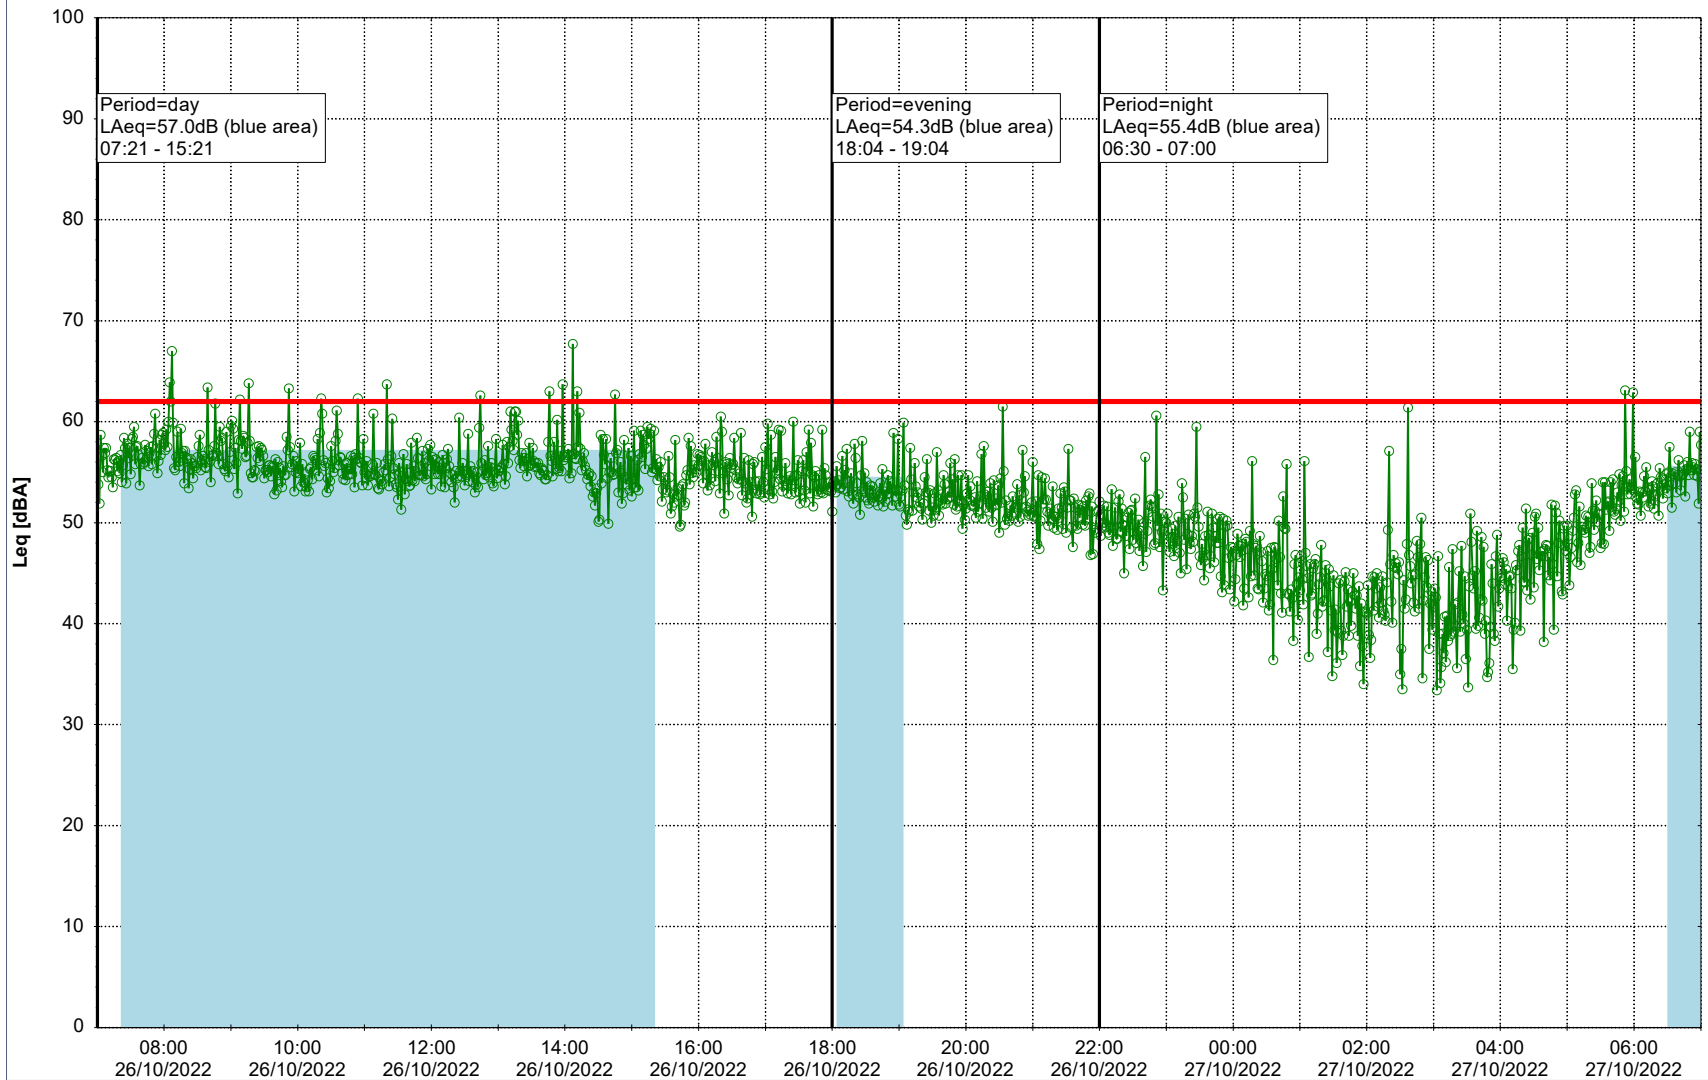

25/10/2022
26/10/2022

Plan View

Remarks

...

Noise Time Related Diagram

○○○ GAB_NS01

Project: Kronos Sydhavnen
Construction: Gåsebæk
Location: N-V

Plan View

Remarks

...

Noise Time Related Diagram

26/10/2022
27/10/2022

○○○ GAB_NS01

Project: Kronos Sydhavnen
Construction: Gåsebæk
Location: N-V

Plan View

Remarks

...

Noise Time Related Diagram

27/10/2022
28/10/2022

○○○ GAB_NS01

Project: Kronos Sydhavnen
Construction: Gåsebæk
Location: N-V

28/10/2022
29/10/2022

Plan View

Remarks

29/10/2022
30/10/2022

○○○ GAB_NS01

Project: Kronos Sydhavnen
Construction: Gåsebæk
Location: N-V

30/10/2022
31/10/2022

Plan View

Remarks

...

Noise Time Related Diagram