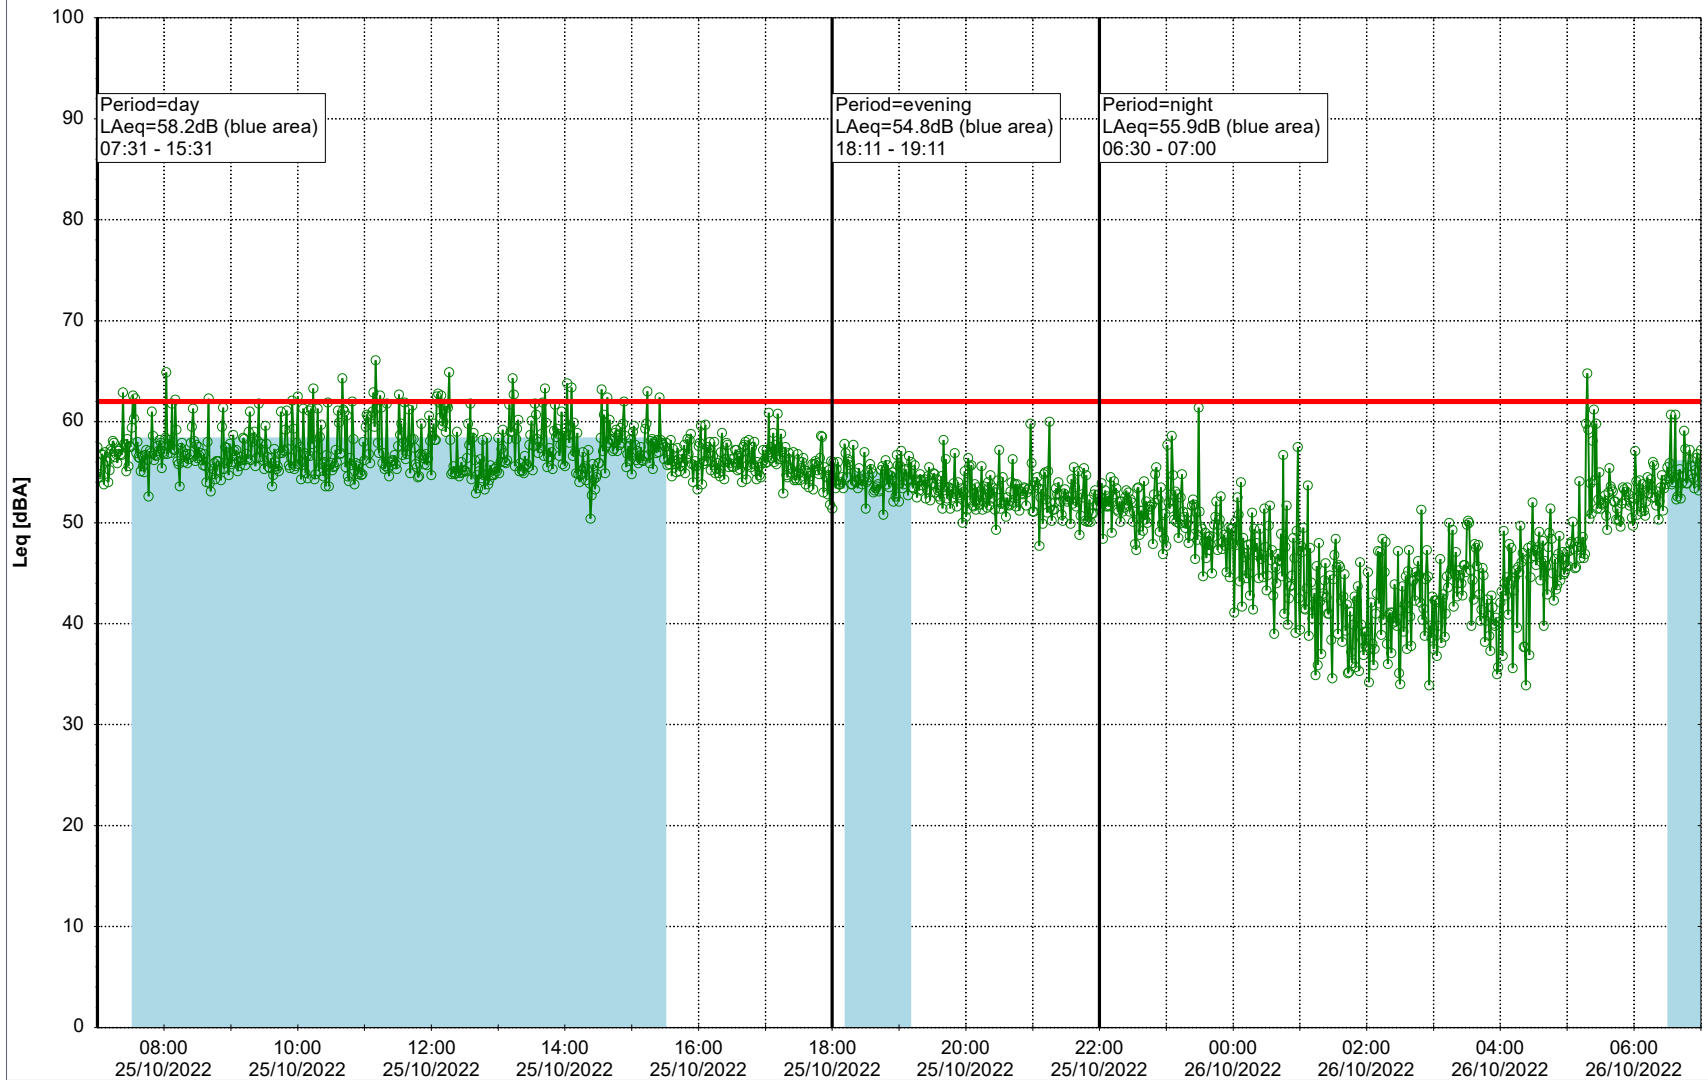

25/10/2022
26/10/2022

Plan View

Remarks

...

Noise Time Related Diagram

○○○ GAB_NS01

Project: Kronos Sydhavnen
Construction: Gåsebæk
Location: N-V

Plan View

Remarks

...

Noise Time Related Diagram

26/10/2022
27/10/2022

○○○ GAB_NS01

Project: Kronos Sydhavnen
Construction: Gåsebæk
Location: N-V

Plan View

Remarks

...

Noise Time Related Diagram

27/10/2022
28/10/2022

○○○ GAB_NS01

Project: Kronos Sydhavnen
Construction: Gåsebæk
Location: N-V

28/10/2022
29/10/2022

Plan View

Remarks

29/10/2022
30/10/2022

○○○ GAB_NS01

Project: Kronos Sydhavnen
Construction: Gåsebæk
Location: N-V

30/10/2022
31/10/2022

Plan View

Remarks

...

Noise Time Related Diagram