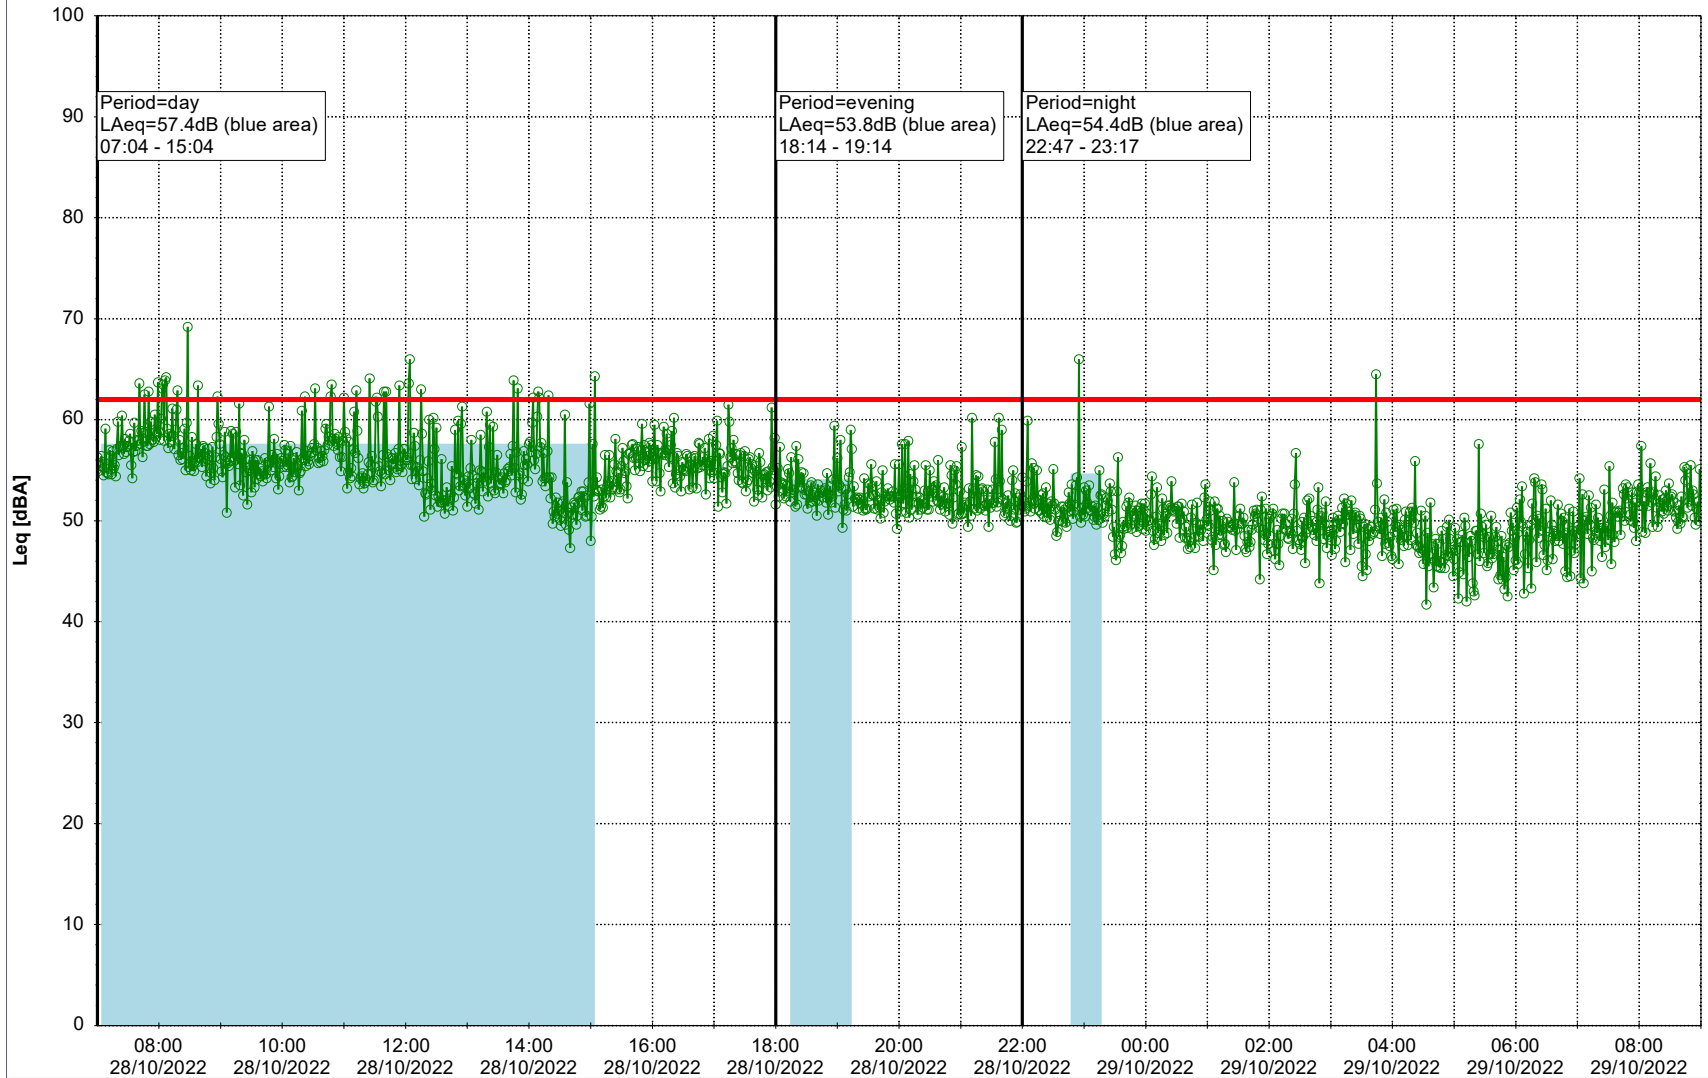

...

Noise Time Related Diagram

27/10/2022
28/10/2022

○○○ GAB_NS01

Project: Kronos Sydhavnen
Construction: Gåsebæk
Location: N-V

28/10/2022
29/10/2022

Plan View

Remarks

...

Noise Time Related Diagram

○○○ GAB_NS01

Project: Kronos Sydhavnen
Construction: Gåsebæk
Location: N-V

Plan View

Remarks

...

Noise Time Related Diagram

29/10/2022
30/10/2022

○○○ GAB_NS01

Project: Kronos Sydhavnen
Construction: Gåsebæk
Location: N-V

30/10/2022
31/10/2022

Plan View

Remarks

...

Noise Time Related Diagram