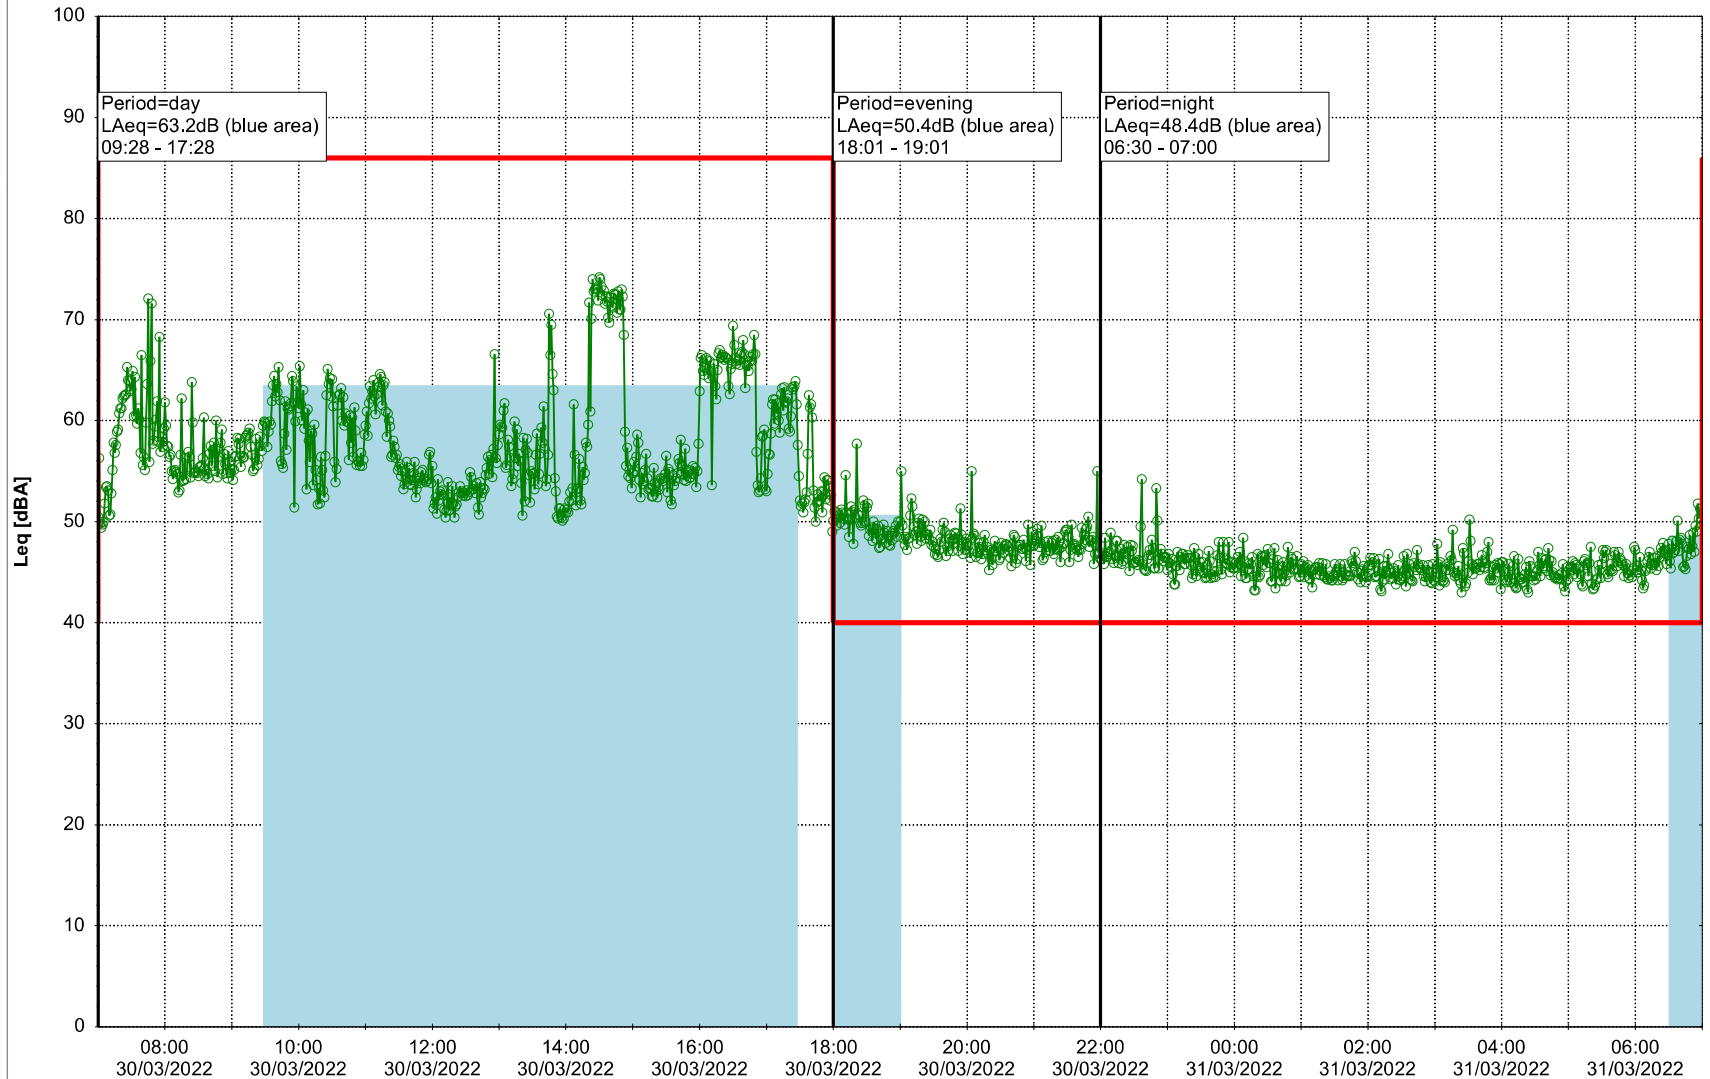

Plan View

Remarks

...

Noise Time Related Diagram

29/03/2022
30/03/2022

○○○○ MOP_NS01

Project: Kronos Sydhavnen
Construction: Mozarts Plads
Location: N-V

Plan View

Remarks

...

Noise Time Related Diagram

30/03/2022
31/03/2022

○○○○ MOP_NS01

Project: Kronos Sydhavnen
Construction: Mozarts Plads
Location: N-V

31/03/2022
01/04/2022

Plan View

Remarks

...

Noise Time Related Diagram

○○○○ MOP_NS01

Project: Kronos Sydhavnen
Construction: Mozarts Plads
Location: N-V

Plan View

Remarks

...