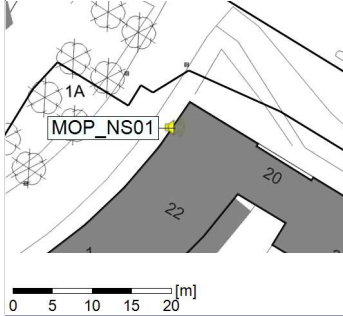

Project: Kronos Sydhavnen
Construction: Mozarts Plads
Location: N-V

Plan View