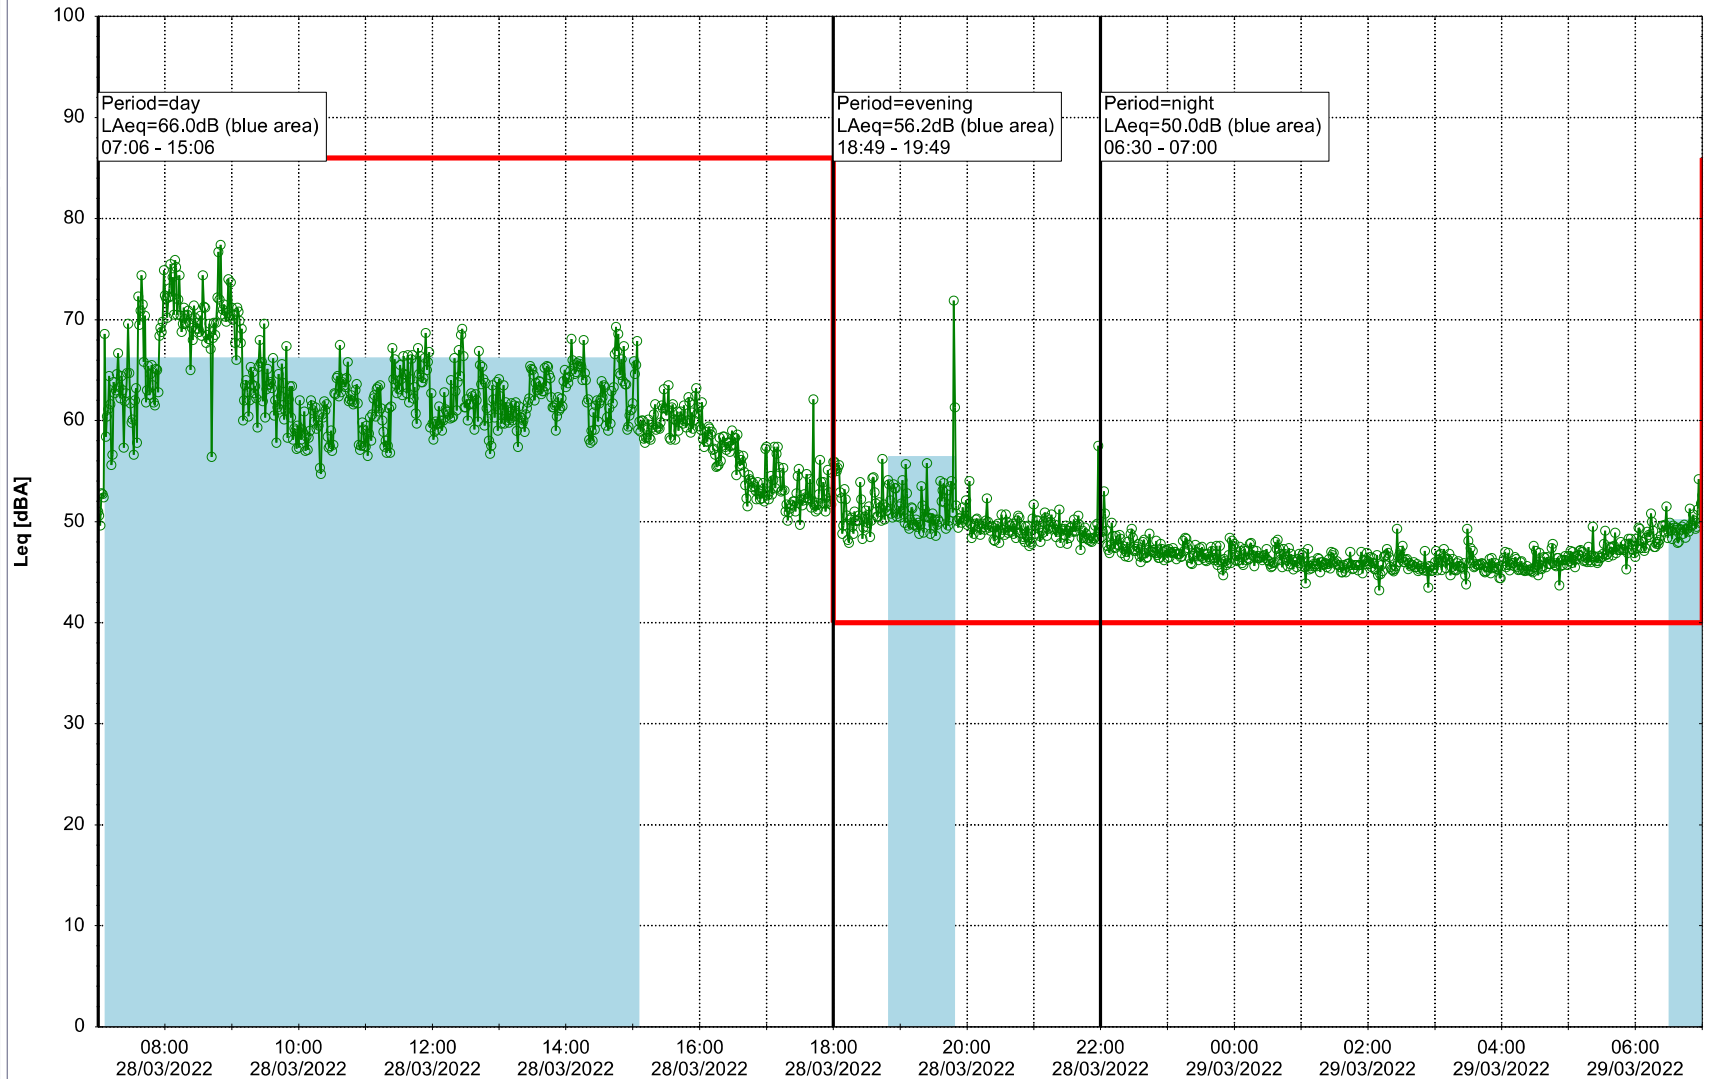

Project: Kronos Sydhavnen
Construction: Mozarts Plads
Location: N-V

Plan View

Remarks

...

Noise Time Related Diagram

28/03/2022
29/03/2022

○○○ MOP_NS01

Project: Kronos Sydhavnen
Construction: Mozarts Plads
Location: N-V

Plan View

Remarks

...

Noise Time Related Diagram

29/03/2022
30/03/2022

○○○○ MOP_NS01

Project: Kronos Sydhavnen
Construction: Mozarts Plads
Location: N-V

Plan View

Remarks

...

Noise Time Related Diagram

30/03/2022
31/03/2022

○○○○ MOP_NS01

Project: Kronos Sydhavnen
Construction: Mozarts Plads
Location: N-V

31/03/2022
01/04/2022

Plan View

Remarks

...

Noise Time Related Diagram

○○○○ MOP_NS01

Project: Kronos Sydhavnen
Construction: Mozarts Plads
Location: N-V

Plan View

Remarks

...