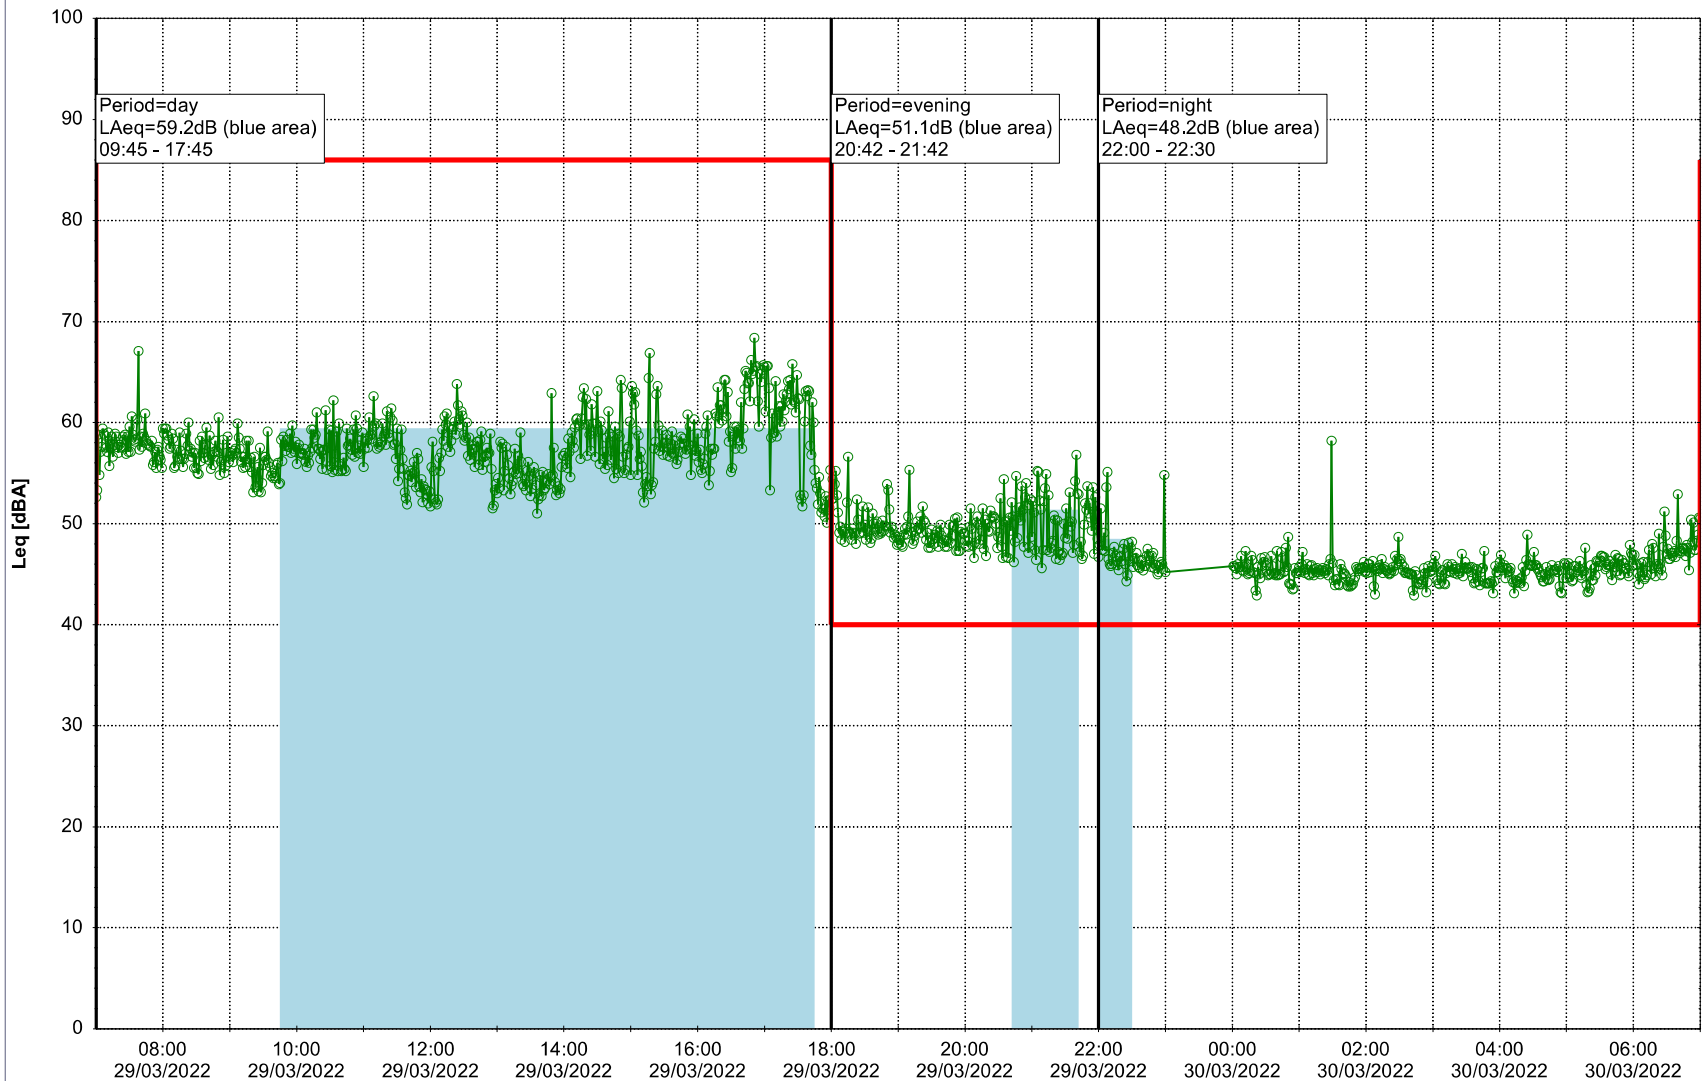

Plan View

Remarks

...

Noise Time Related Diagram

29/03/2022
30/03/2022

○○○○ MOP_NS01

Project: Kronos Sydhavnen
Construction: Mozarts Plads
Location: N-V

Plan View

Remarks

...

Noise Time Related Diagram

30/03/2022
31/03/2022

○○○○ MOP_NS01

Project: Kronos Sydhavnen
Construction: Mozarts Plads
Location: N-V

31/03/2022
01/04/2022

Plan View

Remarks

...

Noise Time Related Diagram

○○○○ MOP_NS01

Project: Kronos Sydhavnen
Construction: Mozarts Plads
Location: N-V

Plan View

Remarks

...