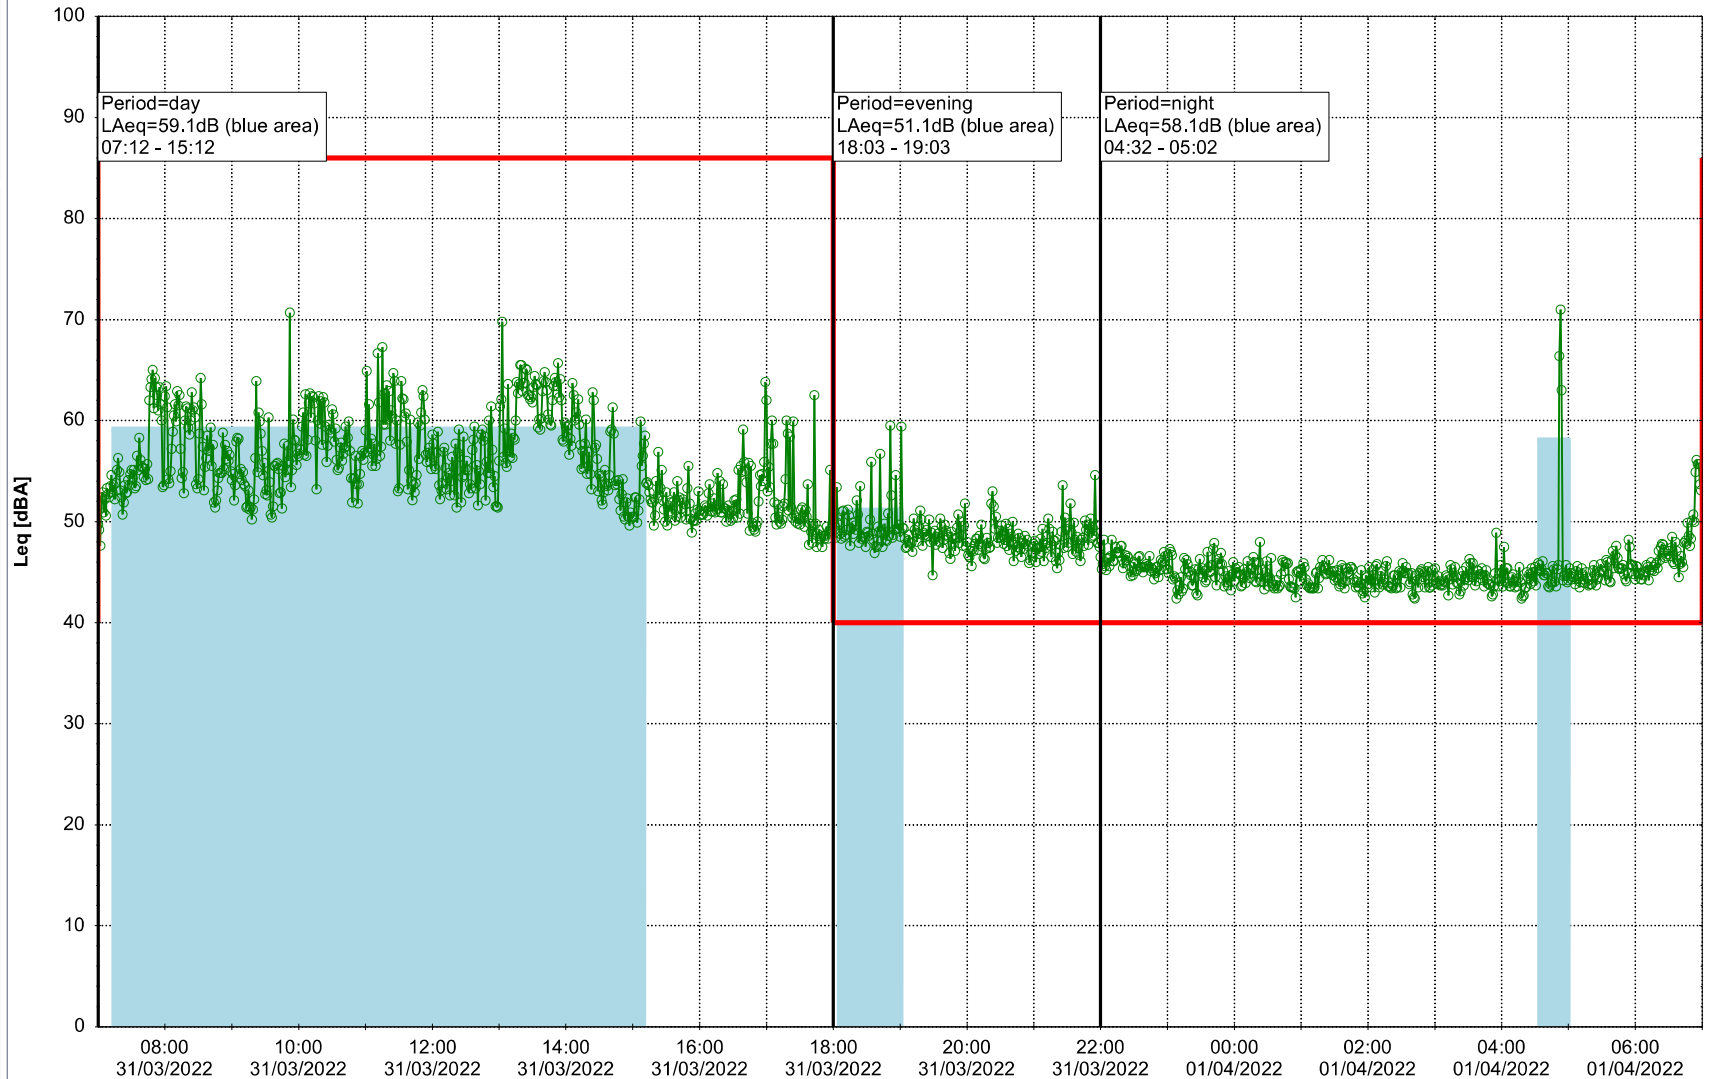

Remarks

...

Noise Time Related Diagram

30/03/2022
31/03/2022

○○○○ MOP_NS01

Project: Kronos Sydhavnen
Construction: Mozarts Plads
Location: N-V

31/03/2022
01/04/2022

Plan View

Remarks

...

Noise Time Related Diagram

○○○○ MOP_NS01

Project: Kronos Sydhavnen
Construction: Mozarts Plads
Location: N-V

Plan View

Remarks

...