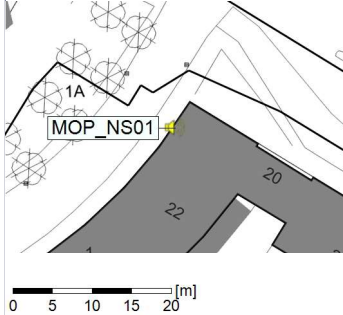

Remarks

...

Noise Time Related Diagram

○○○○ MOP_NS01

Project: Kronos Sydhavnen
Construction: Mozarts Plads
Location: N-V

Plan View

Remarks

...