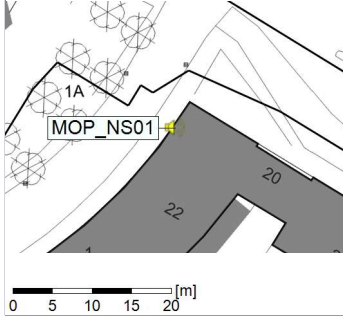

Project: Kronos Sydhavnen
Construction: Mozarts Plads
Location: N-V

Plan View

Remarks

...

Noise Time Related Diagram

28/03/2022
29/03/2022

○○○ MOP_NS01

Project: Kronos Sydhavnen
Construction: Mozarts Plads
Location: N-V