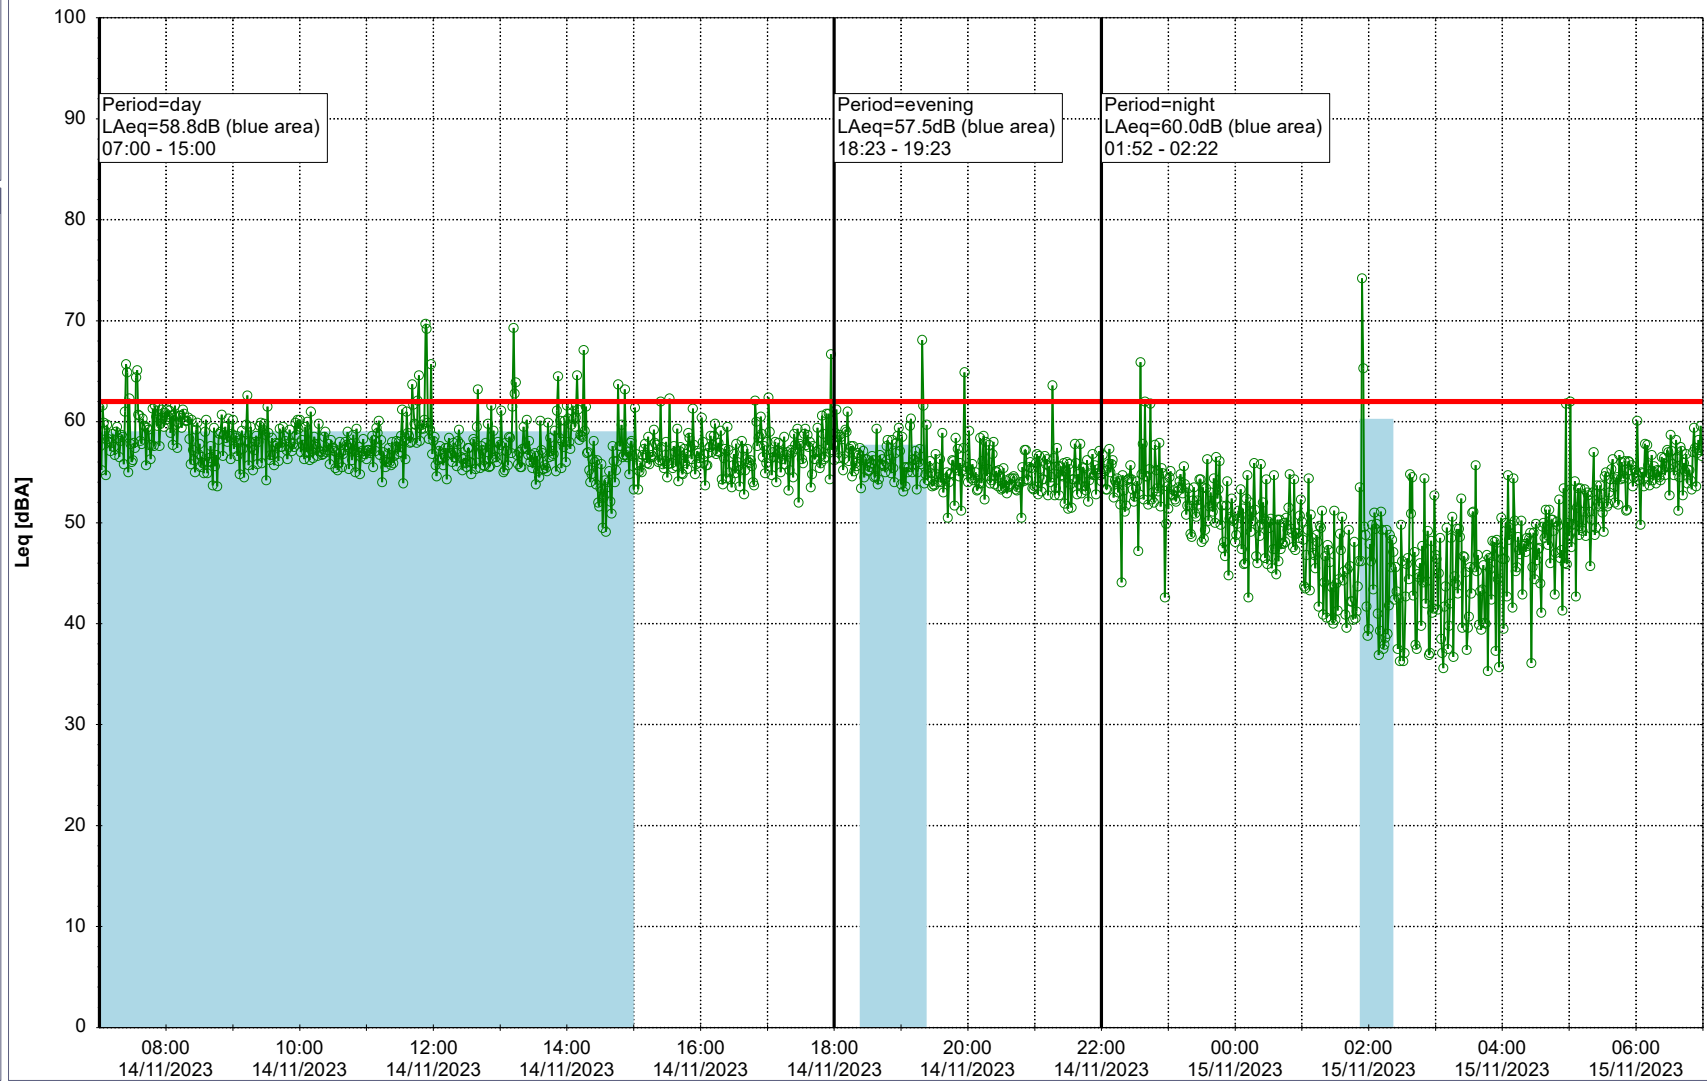

Project: Kronos Sydhavnen
Construction: Gåsebæk
Location: N-V

13/11/2023
14/11/2023

Remarks

...

Noise Time Related Diagram

○○○ GAB_NS01

Project: Kronos Sydhavnen
Construction: Gåsebæk
Location: N-V

14/11/2023
15/11/2023

Remarks

...

Noise Time Related Diagram

○○○ GAB_NS01

Project: Kronos Sydhavnen
Construction: Gåsebæk
Location: N-V

15/11/2023
16/11/2023

Remarks

...

Noise Time Related Diagram

○○○ GAB_NS01

Project: Kronos Sydhavnen
Construction: Gåsebæk
Location: N-V

Remarks

...

Noise Time Related Diagram

16/11/2023
17/11/2023

○○○○ GAB_NS01

...

Noise Time Related Diagram

18/11/2023
19/11/2023

○○○○ GAB_NS01

Project: Kronos Sydhavnen
Construction: Gåsebæk
Location: N-V

19/11/2023
20/11/2023

Remarks

...