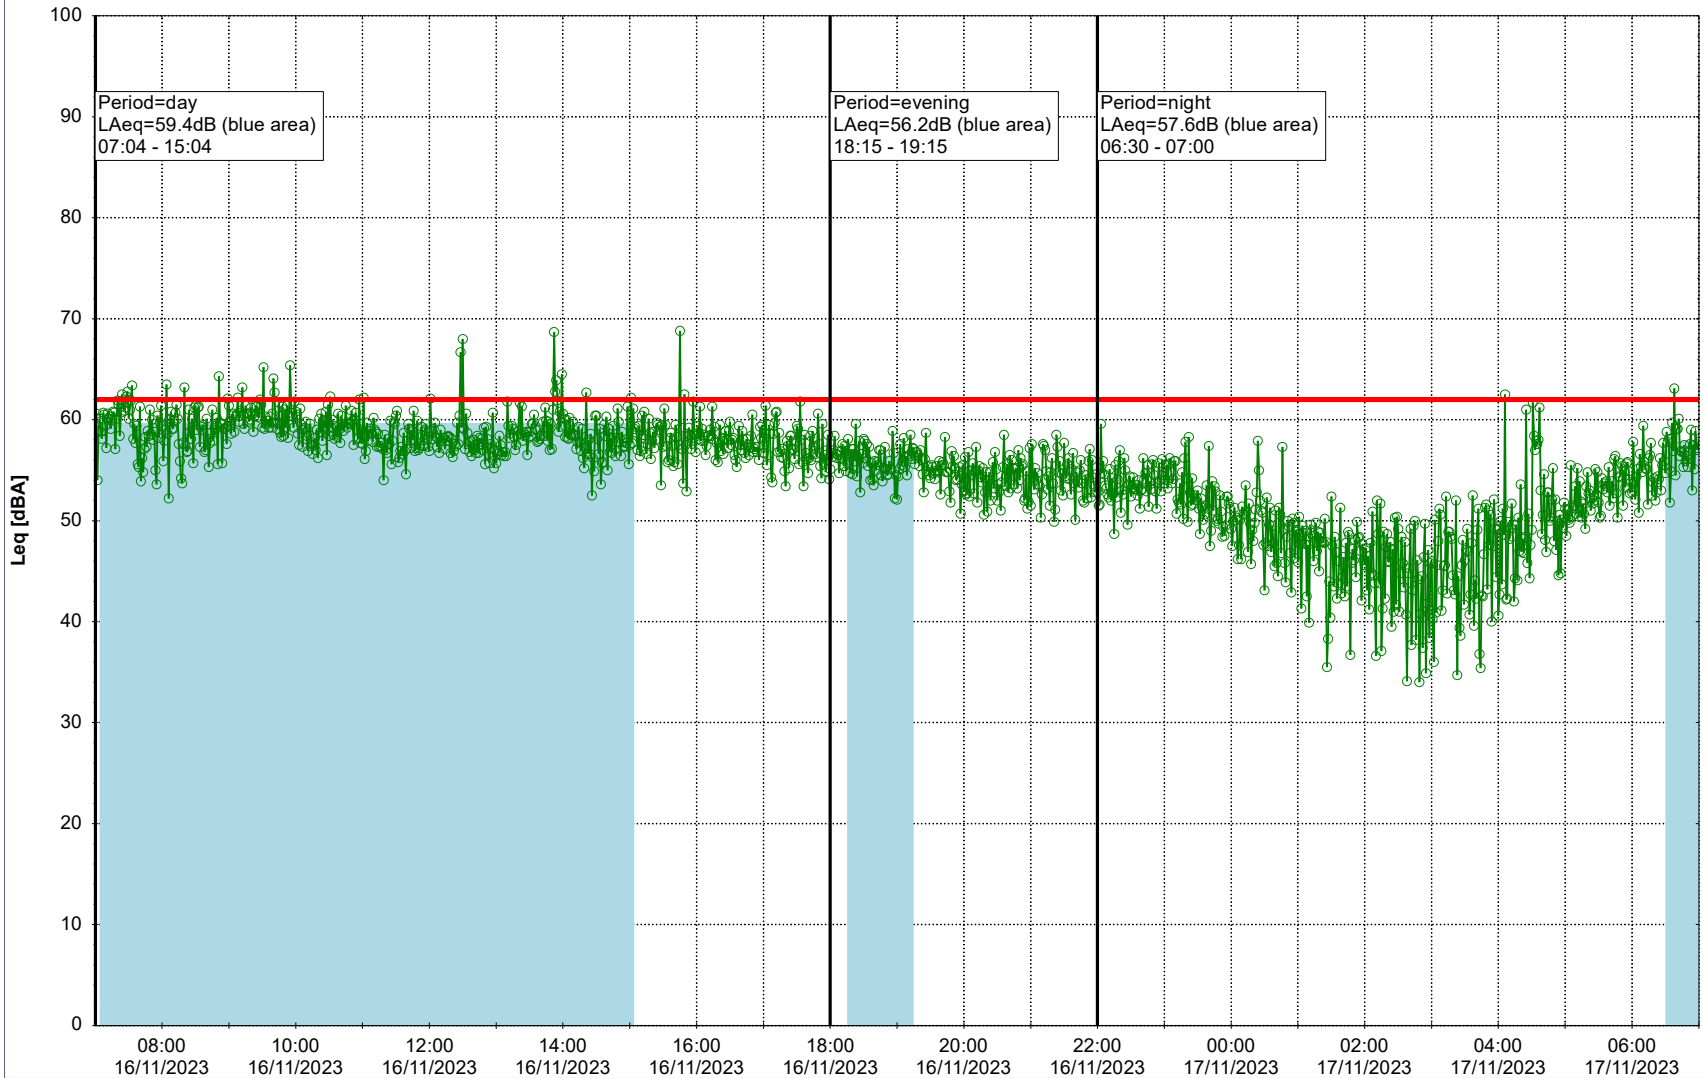

Noise Time Related Diagram

○○○ GAB_NS01

Project: Kronos Sydhavnen
Construction: Gåsebæk
Location: N-V

Remarks

...

Noise Time Related Diagram

16/11/2023
17/11/2023

○○○○ GAB_NS01

Project: Kronos Sydhavnen
Construction: Gåsebæk
Location: N-V

Remarks

...

Noise Time Related Diagram

17/11/2023
18/11/2023

○○○ GAB_NS01

Project: Kronos Sydhavnen
Construction: Gåsebæk
Location: N-V

Remarks

...

Noise Time Related Diagram

18/11/2023
19/11/2023

○○○○ GAB_NS01

Project: Kronos Sydhavnen
Construction: Gåsebæk
Location: N-V

19/11/2023
20/11/2023

Remarks

...