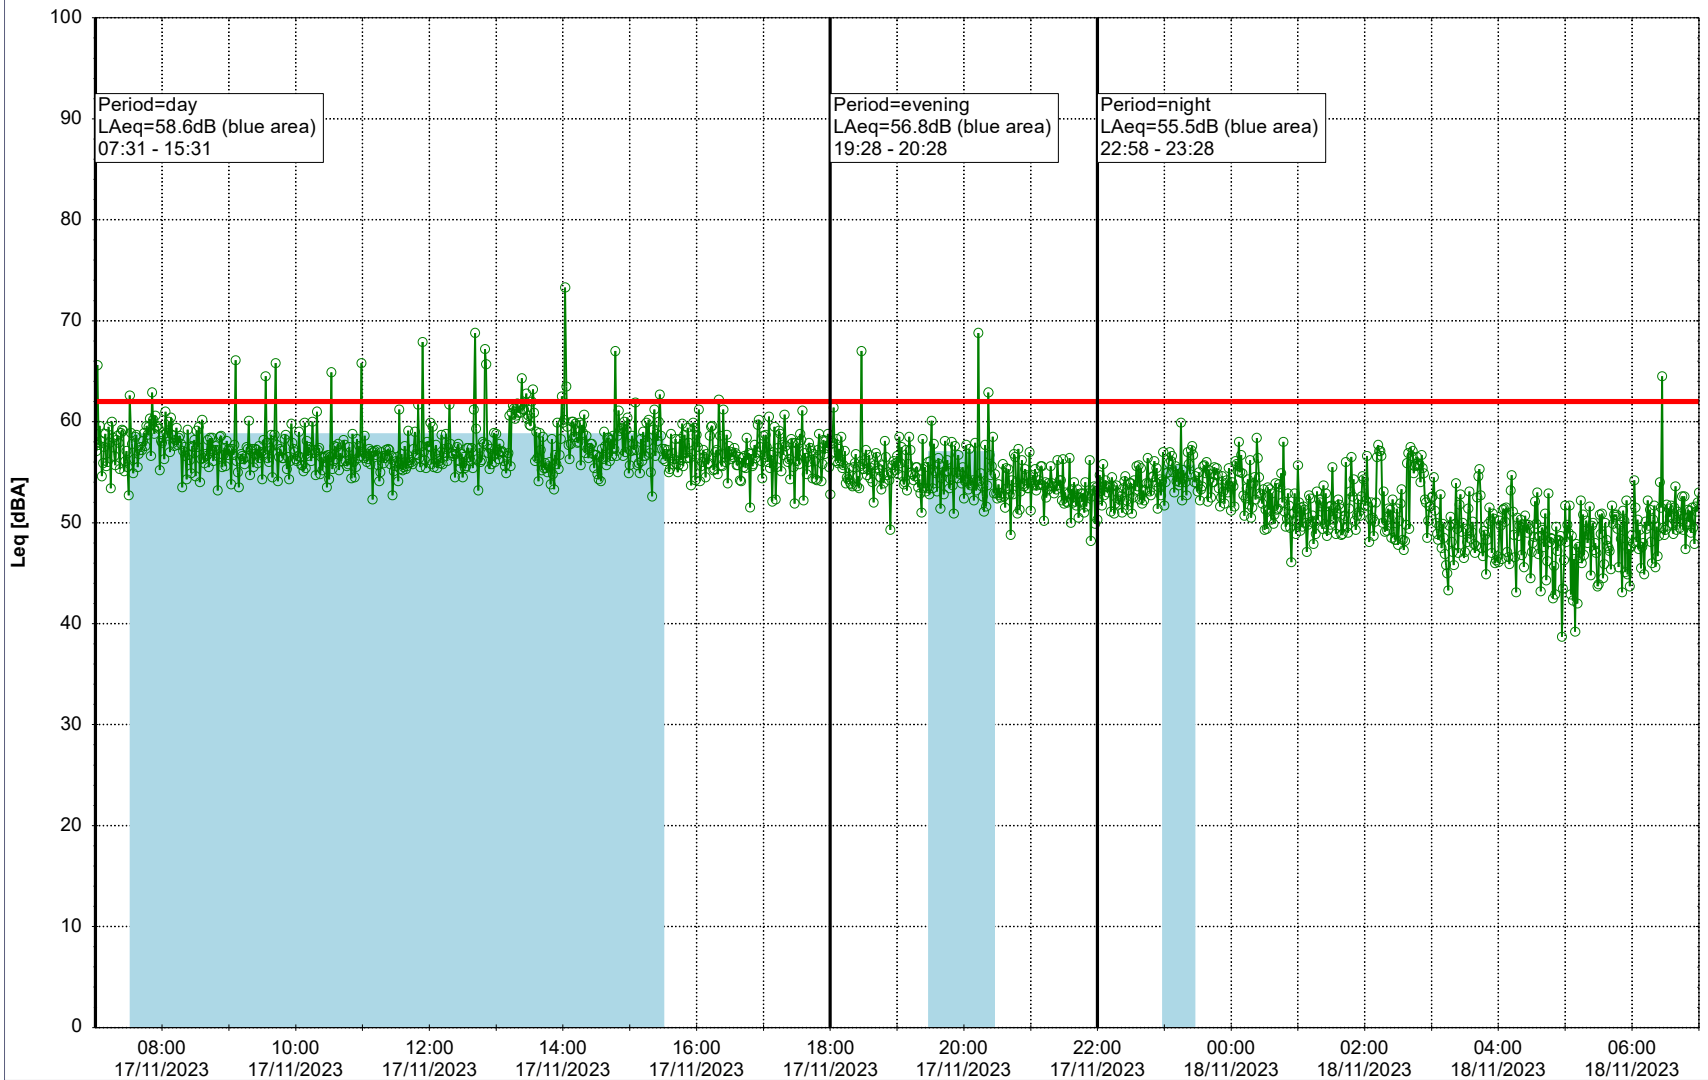

Noise Time Related Diagram

○○○ GAB_NS01

Project: Kronos Sydhavnen
Construction: Gåsebæk
Location: N-V

Remarks

...

Noise Time Related Diagram

16/11/2023
17/11/2023

○○○○ GAB_NS01

Project: Kronos Sydhavnen
Construction: Gåsebæk
Location: N-V

Remarks

...

Noise Time Related Diagram

17/11/2023
18/11/2023

○○○ GAB_NS01

Project: Kronos Sydhavnen
Construction: Gåsebæk
Location: N-V

Remarks

...

Noise Time Related Diagram

18/11/2023
19/11/2023

○○○○ GAB_NS01

Project: Kronos Sydhavnen
Construction: Gåsebæk
Location: N-V

19/11/2023
20/11/2023

Remarks

...

Noise Time Related Diagram

○○○ GAB_NS01