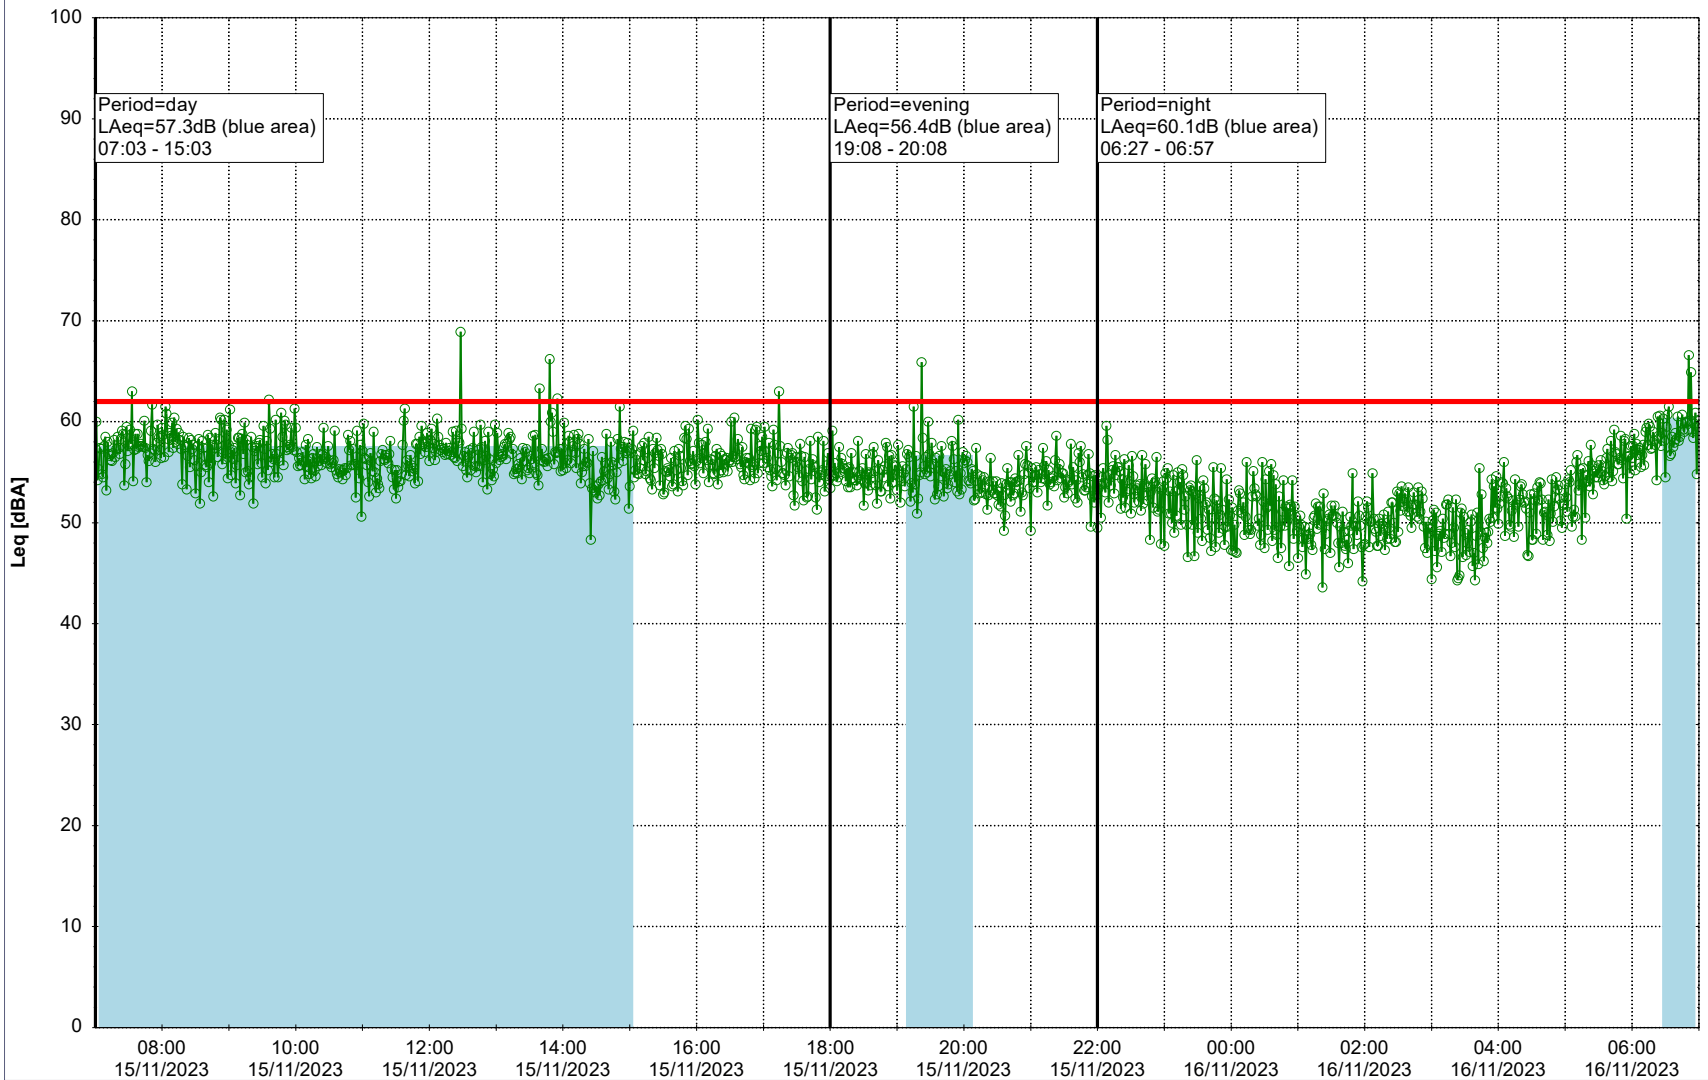

Remarks

...

Noise Time Related Diagram

○○○ GAB_NS01

Project: Kronos Sydhavnen
Construction: Gåsebæk
Location: N-V

15/11/2023
16/11/2023

Remarks

...

Noise Time Related Diagram

○○○ GAB_NS01

Project: Kronos Sydhavnen
Construction: Gåsebæk
Location: N-V

Remarks

...

Noise Time Related Diagram

16/11/2023
17/11/2023

○○○○ GAB_NS01

Project: Kronos Sydhavnen
Construction: Gåsebæk
Location: N-V

Remarks

...

Noise Time Related Diagram

17/11/2023
18/11/2023

○○○ GAB_NS01

Project: Kronos Sydhavnen
Construction: Gåsebæk
Location: N-V

Remarks

...

Noise Time Related Diagram

18/11/2023
19/11/2023

○○○○ GAB_NS01

Project: Kronos Sydhavnen
Construction: Gåsebæk
Location: N-V

19/11/2023
20/11/2023

Remarks

...