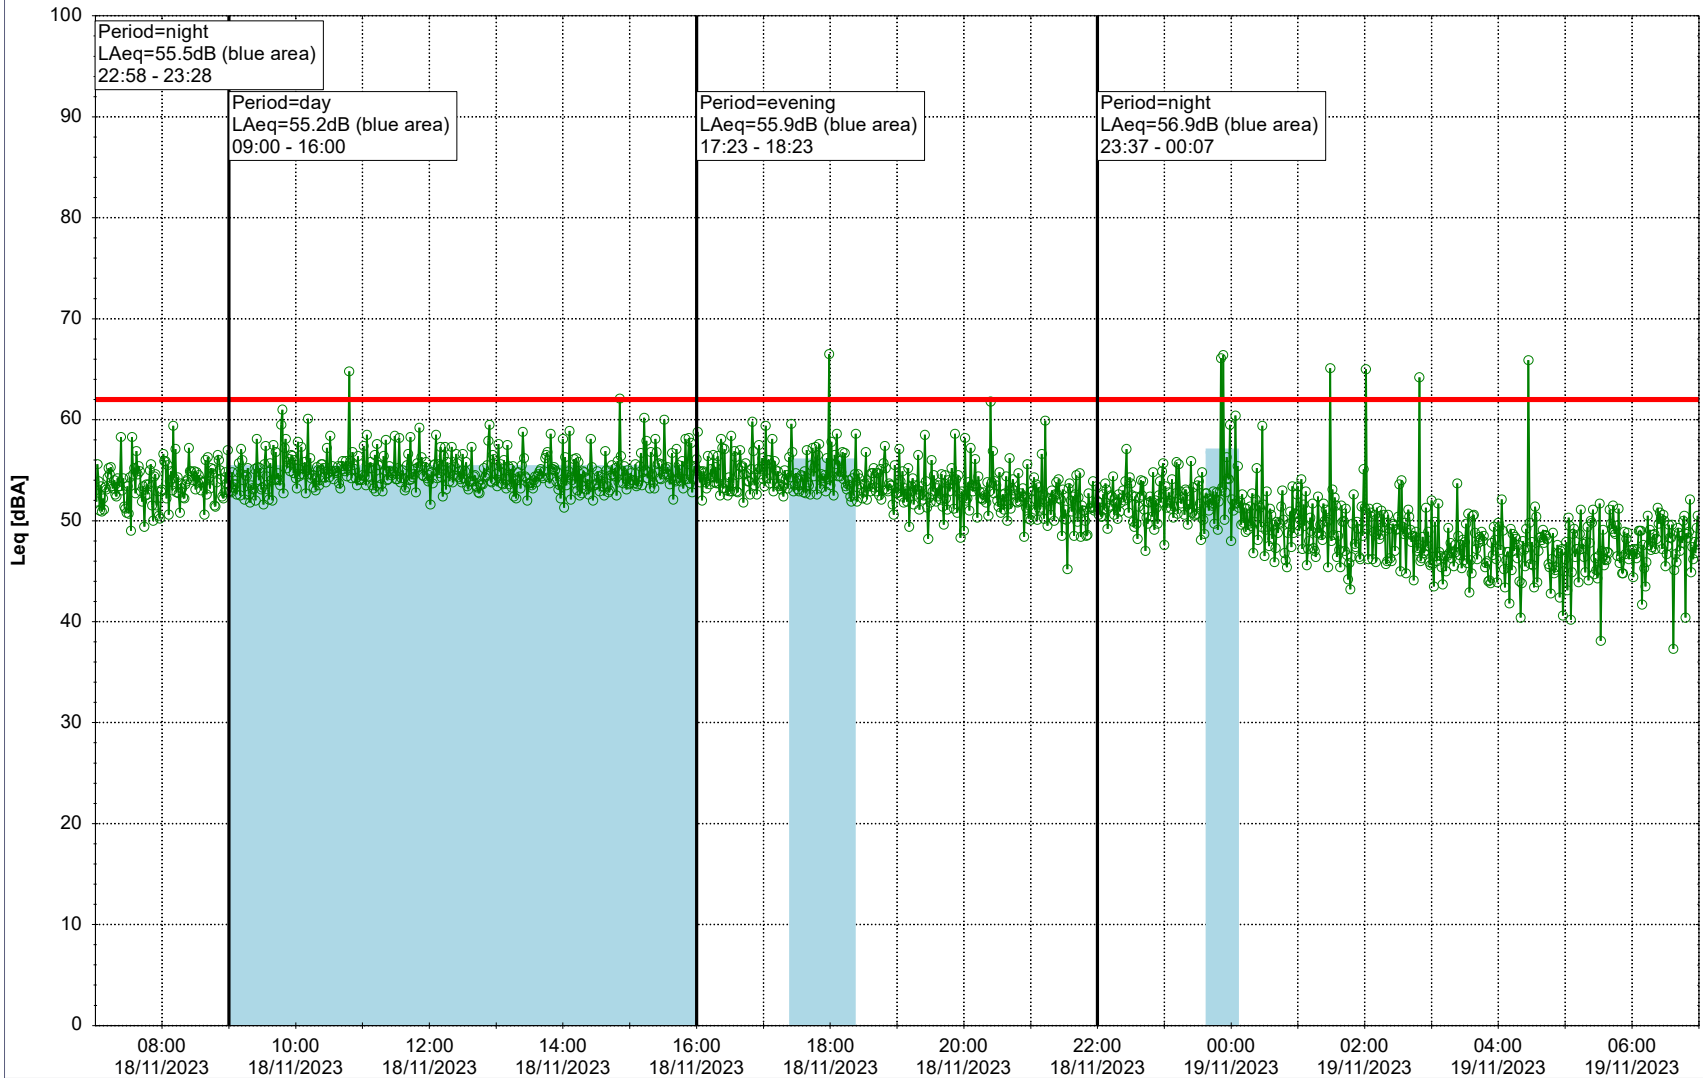

Project: Kronos Sydhavnen
Construction: Gåsebæk
Location: N-V

Remarks

...

Noise Time Related Diagram

17/11/2023
18/11/2023

○○○ GAB_NS01

Project: Kronos Sydhavnen
Construction: Gåsebæk
Location: N-V

Remarks

...

Noise Time Related Diagram

18/11/2023
19/11/2023

○○○○ GAB_NS01

Project: Kronos Sydhavnen
Construction: Gåsebæk
Location: N-V

19/11/2023
20/11/2023

Remarks

...

Noise Time Related Diagram

○○○ GAB_NS01