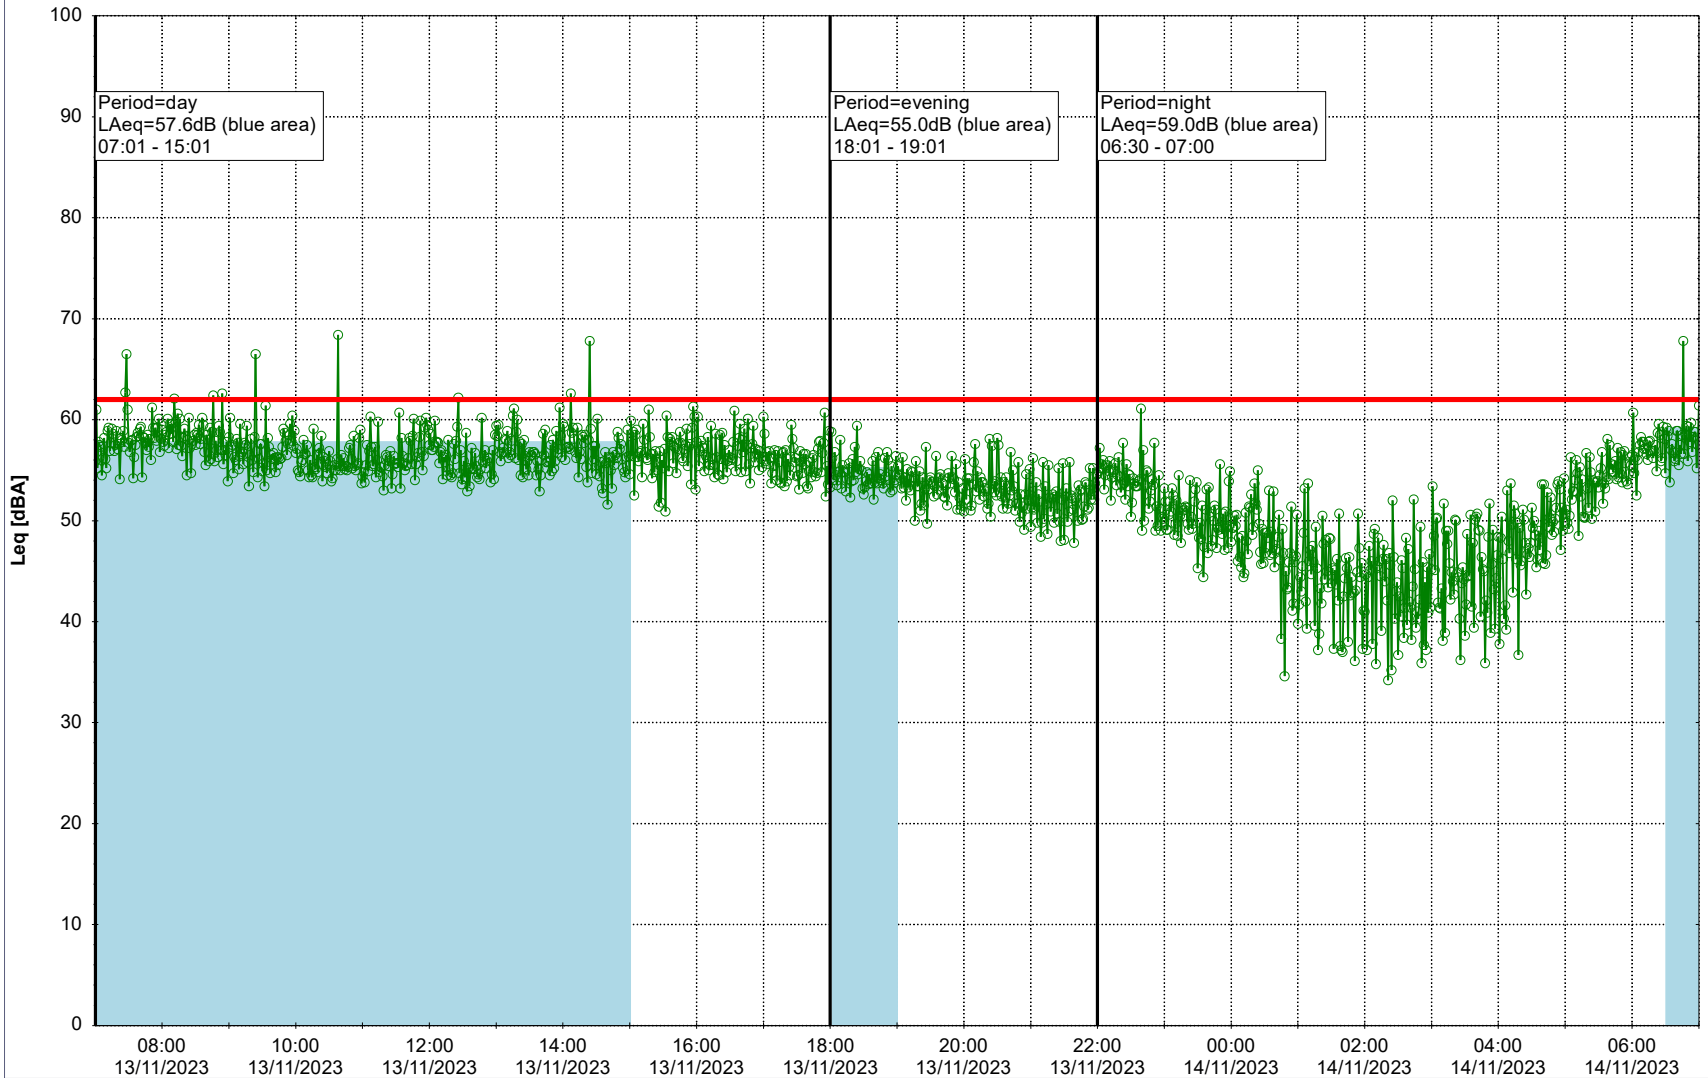

Project: Kronos Sydhavnen
Construction: Gåsebæk
Location: N-V

13/11/2023
14/11/2023

Remarks

...

Noise Time Related Diagram

○○○ GAB_NS01

Project: Kronos Sydhavnen
Construction: Gåsebæk
Location: N-V

14/11/2023
15/11/2023

Remarks

...

Noise Time Related Diagram

○○○ GAB_NS01

Project: Kronos Sydhavnen
Construction: Gåsebæk
Location: N-V

15/11/2023
16/11/2023

Remarks

...

Noise Time Related Diagram

○○○ GAB_NS01

Project: Kronos Sydhavnen
Construction: Gåsebæk
Location: N-V

Remarks

...

Noise Time Related Diagram

16/11/2023
17/11/2023

○○○○ GAB_NS01

...

Noise Time Related Diagram

18/11/2023
19/11/2023

○○○○ GAB_NS01

Project: Kronos Sydhavnen
Construction: Gåsebæk
Location: N-V

19/11/2023
20/11/2023

Remarks

...