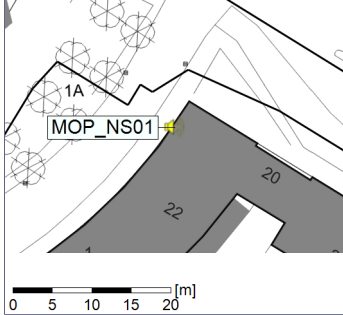

Plan View

Remarks

...

Noise Time Related Diagram

11/02/2020
12/02/2020

○○○○ MOP_NS01

Project: Kronos Sydhavnen
Construction: Mozarts Plads
Location: N-V

Plan View