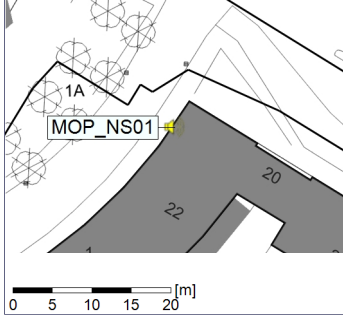

...

Noise Time Related Diagram

13/02/2020
14/02/2020

○○○○ MOP_NS01

Project: Kronos Sydhavnen
Construction: Mozarts Plads
Location: N-V

14/02/2020
15/02/2020

Plan View

Remarks