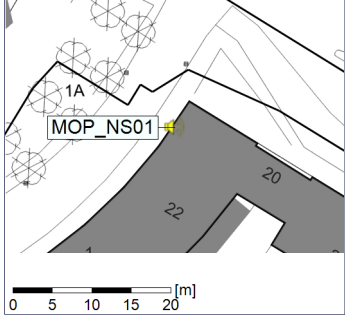

○○○○ MOP_NS01

Project: Kronos Sydhavnen
Construction: Mozarts Plads
Location: N-V

16/02/2020
17/02/2020

Plan View

Remarks

...

Noise Time Related Diagram

○○○○ MOP_NS01