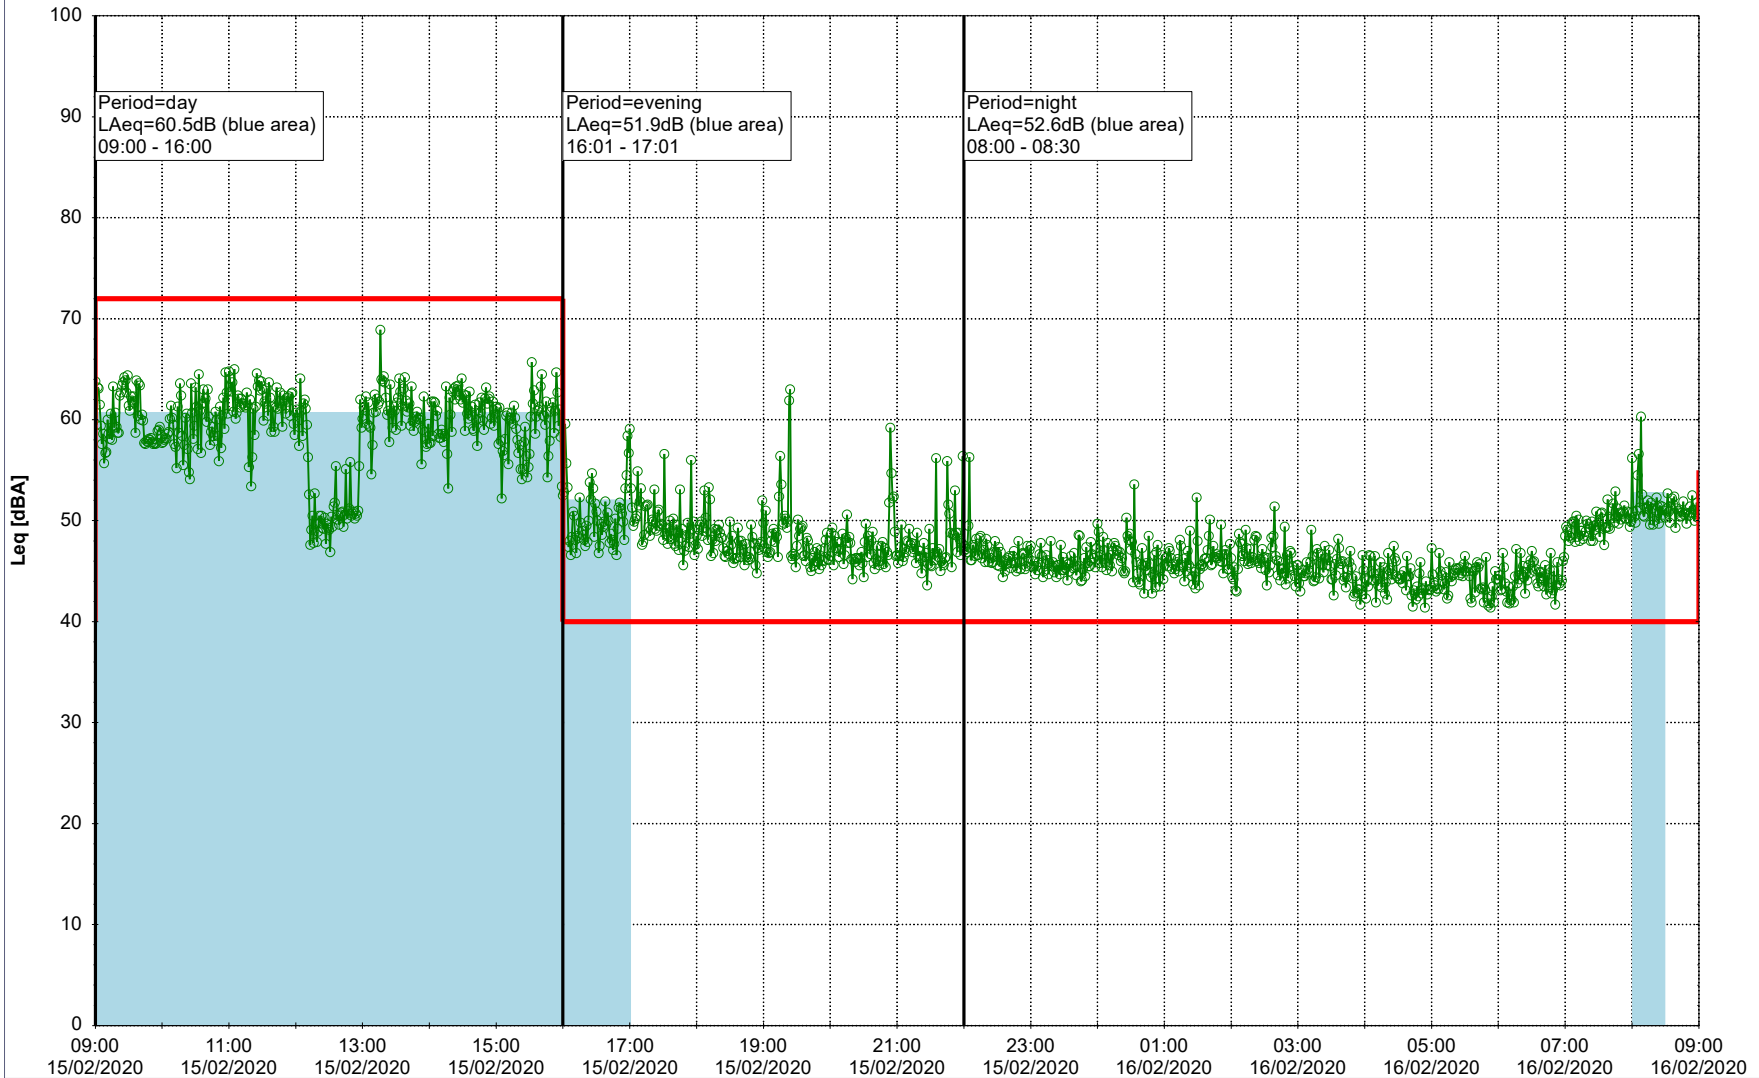

...

Noise Time Related Diagram

○○○○ MOP_NS01

Project: Kronos Sydhavnen
Construction: Mozarts Plads
Location: N-V

15/02/2020
16/02/2020

Remarks

...

Noise Time Related Diagram

○○○○ MOP_NS01

Project: Kronos Sydhavnen
Construction: Mozarts Plads
Location: N-V

16/02/2020
17/02/2020

Plan View

Remarks

...

Noise Time Related Diagram

○○○○ MOP_NS01