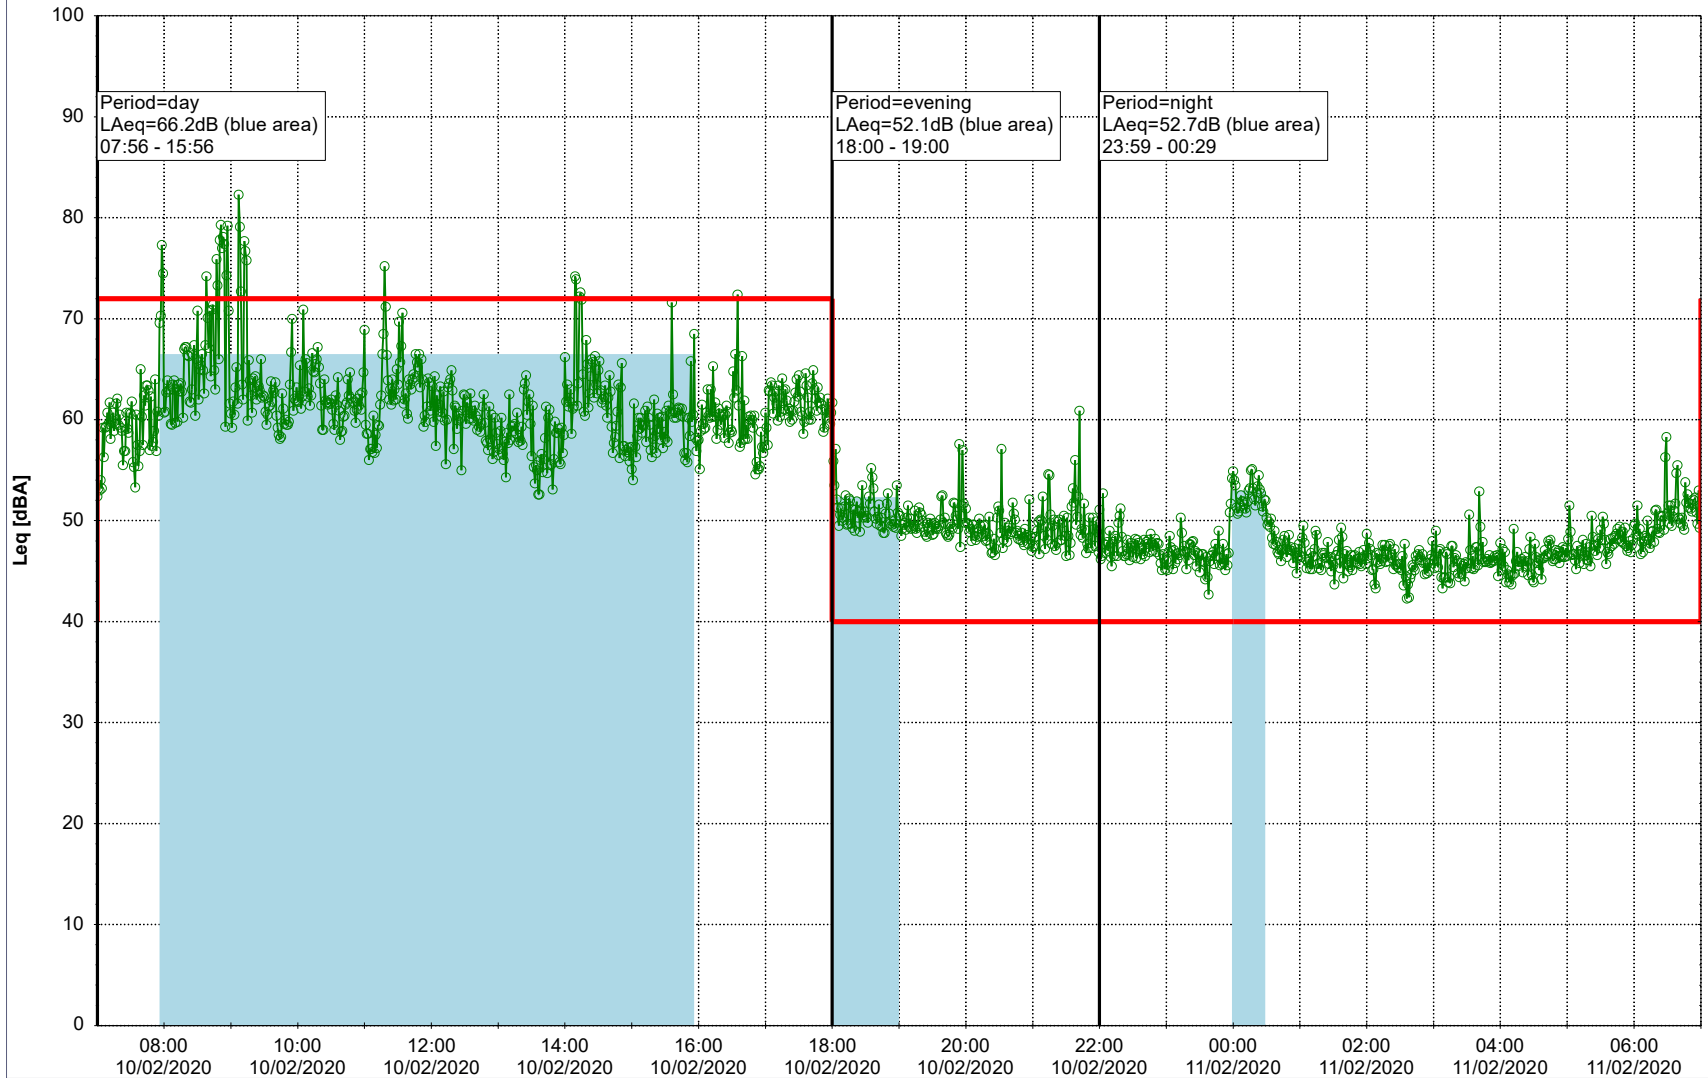

Project: Kronos Sydhavnen
Construction: Mozarts Plads
Location: N-V

10/02/2020
11/02/2020

Plan View

Remarks

...

Noise Time Related Diagram

○○○ MOP_NS01

Project: Kronos Sydhavnen
Construction: Mozarts Plads
Location: N-V

Plan View

Remarks

...

Noise Time Related Diagram

11/02/2020
12/02/2020

○○○○ MOP_NS01

Project: Kronos Sydhavnen
Construction: Mozarts Plads
Location: N-V

Plan View

Remarks

...

Noise Time Related Diagram

12/02/2020
13/02/2020

○○○ MOP_NS01

Project: Kronos Sydhavnen
Construction: Mozarts Plads
Location: N-V

Plan View

Remarks

...

Noise Time Related Diagram

13/02/2020
14/02/2020

○○○○ MOP_NS01

Project: Kronos Sydhavnen
Construction: Mozarts Plads
Location: N-V

14/02/2020
15/02/2020

Plan View

Remarks