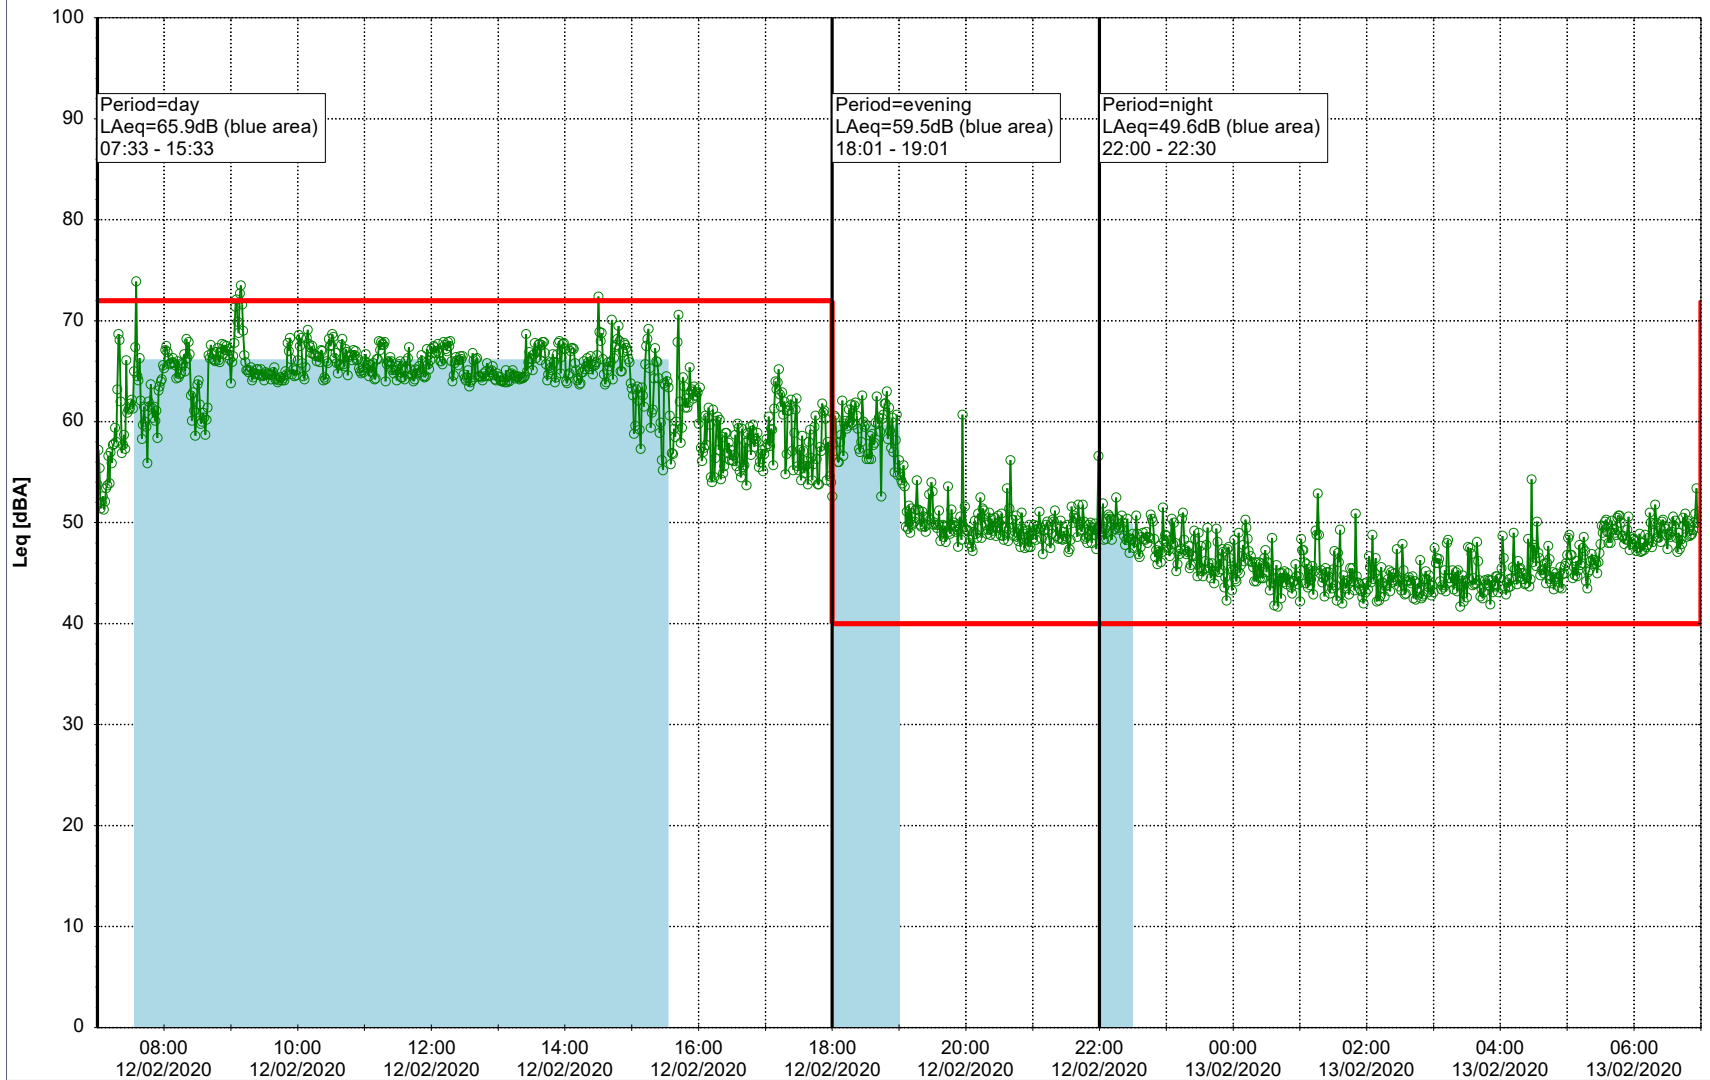

Plan View

Remarks

...

Noise Time Related Diagram

11/02/2020
12/02/2020

○○○○ MOP_NS01

Project: Kronos Sydhavnen
Construction: Mozarts Plads
Location: N-V

Plan View

Remarks

...

Noise Time Related Diagram

12/02/2020
13/02/2020

○○○ MOP_NS01

Project: Kronos Sydhavnen
Construction: Mozarts Plads
Location: N-V

Plan View

Remarks

...

Noise Time Related Diagram

13/02/2020
14/02/2020

○○○○ MOP_NS01

Project: Kronos Sydhavnen
Construction: Mozarts Plads
Location: N-V

14/02/2020
15/02/2020

Plan View

Remarks

...

Noise Time Related Diagram

○○○○ MOP_NS01

Project: Kronos Sydhavnen
Construction: Mozarts Plads
Location: N-V

15/02/2020
16/02/2020

Remarks

...

Noise Time Related Diagram