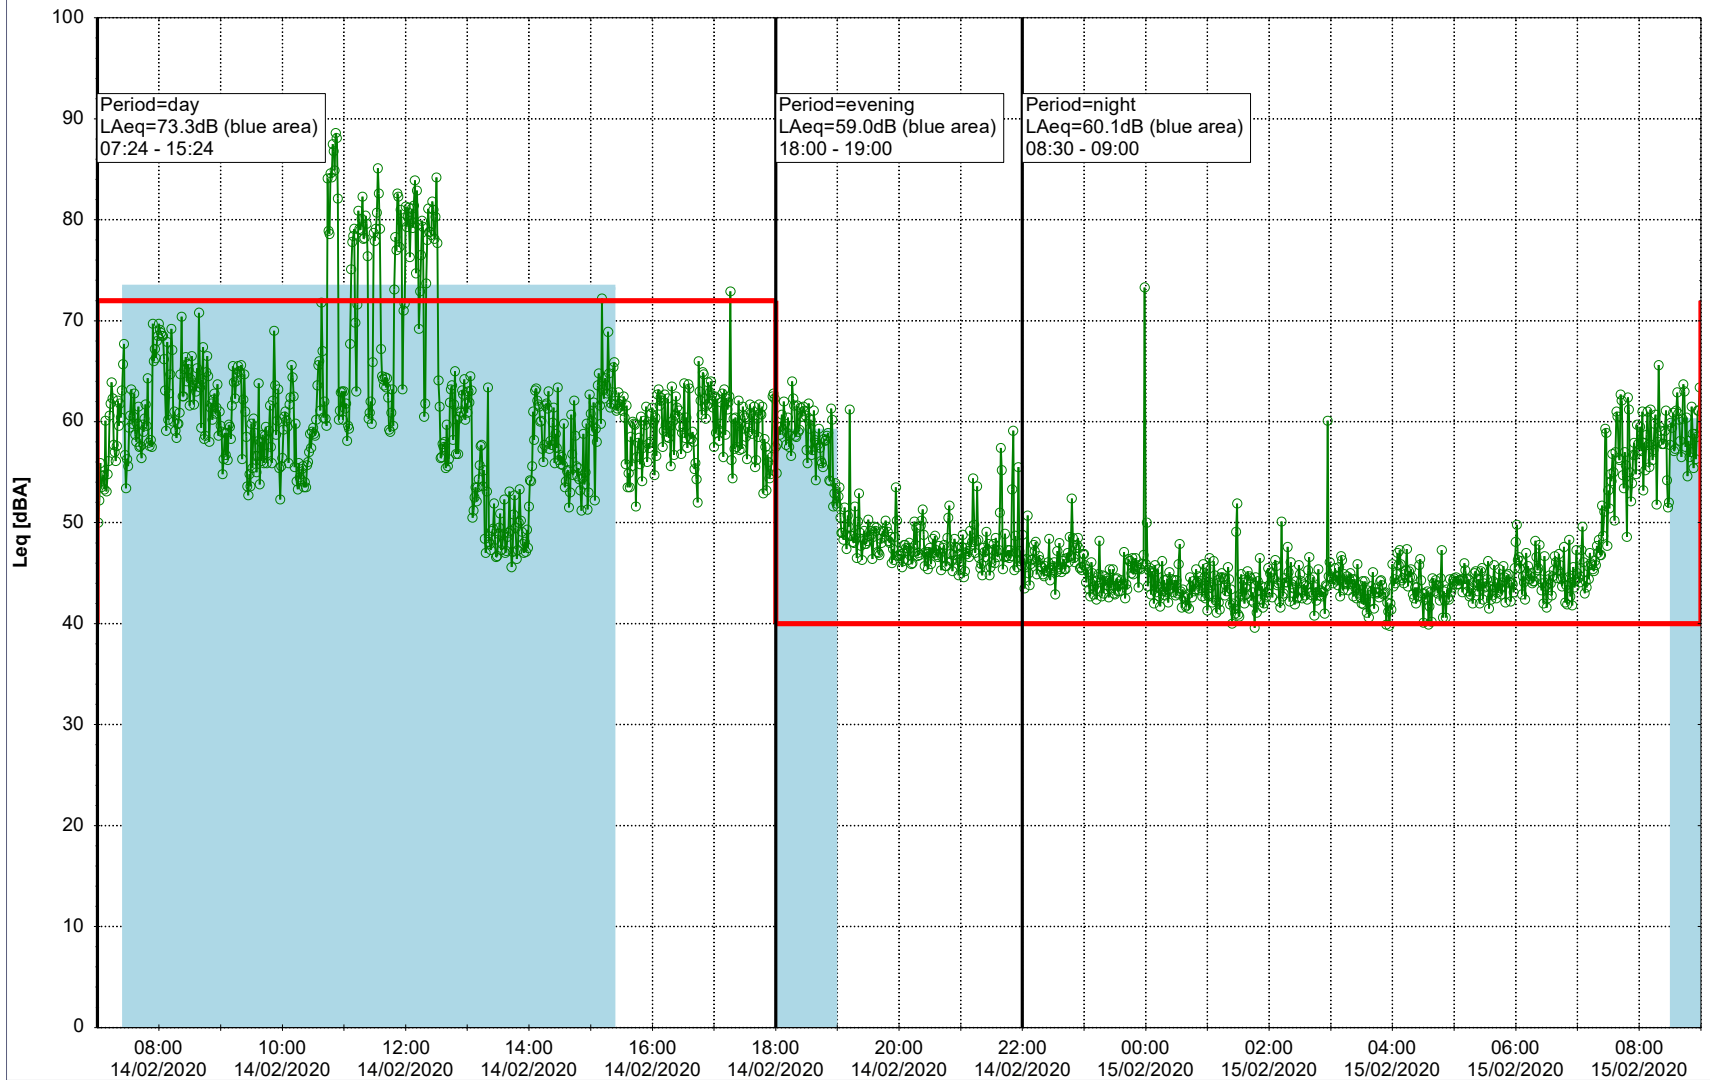

...

Noise Time Related Diagram

13/02/2020
14/02/2020

○○○○ MOP_NS01

Project: Kronos Sydhavnen
Construction: Mozarts Plads
Location: N-V

14/02/2020
15/02/2020

Plan View

Remarks

...

Noise Time Related Diagram

○○○○ MOP_NS01

Project: Kronos Sydhavnen
Construction: Mozarts Plads
Location: N-V

15/02/2020
16/02/2020

Remarks

...

Noise Time Related Diagram

○○○○ MOP_NS01

Project: Kronos Sydhavnen
Construction: Mozarts Plads
Location: N-V

16/02/2020
17/02/2020

Plan View

Remarks

...

Noise Time Related Diagram

○○○○ MOP_NS01