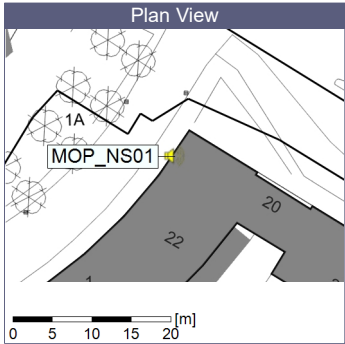

...

Noise Time Related Diagram

○○○○ MOP_NS01

Project: Kronos Sydhavnen
Construction: Mozarts Plads
Location: N-V

15/02/2020
16/02/2020

Remarks

...

Noise Time Related Diagram