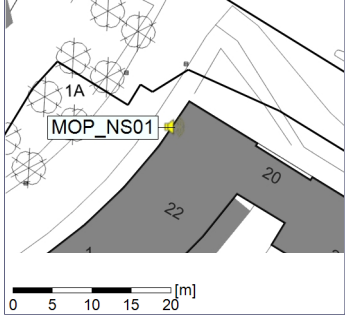

Remarks

...

Noise Time Related Diagram

12/02/2020
13/02/2020

○○○ MOP_NS01

Project: Kronos Sydhavnen
Construction: Mozarts Plads
Location: N-V

Plan View

Remarks