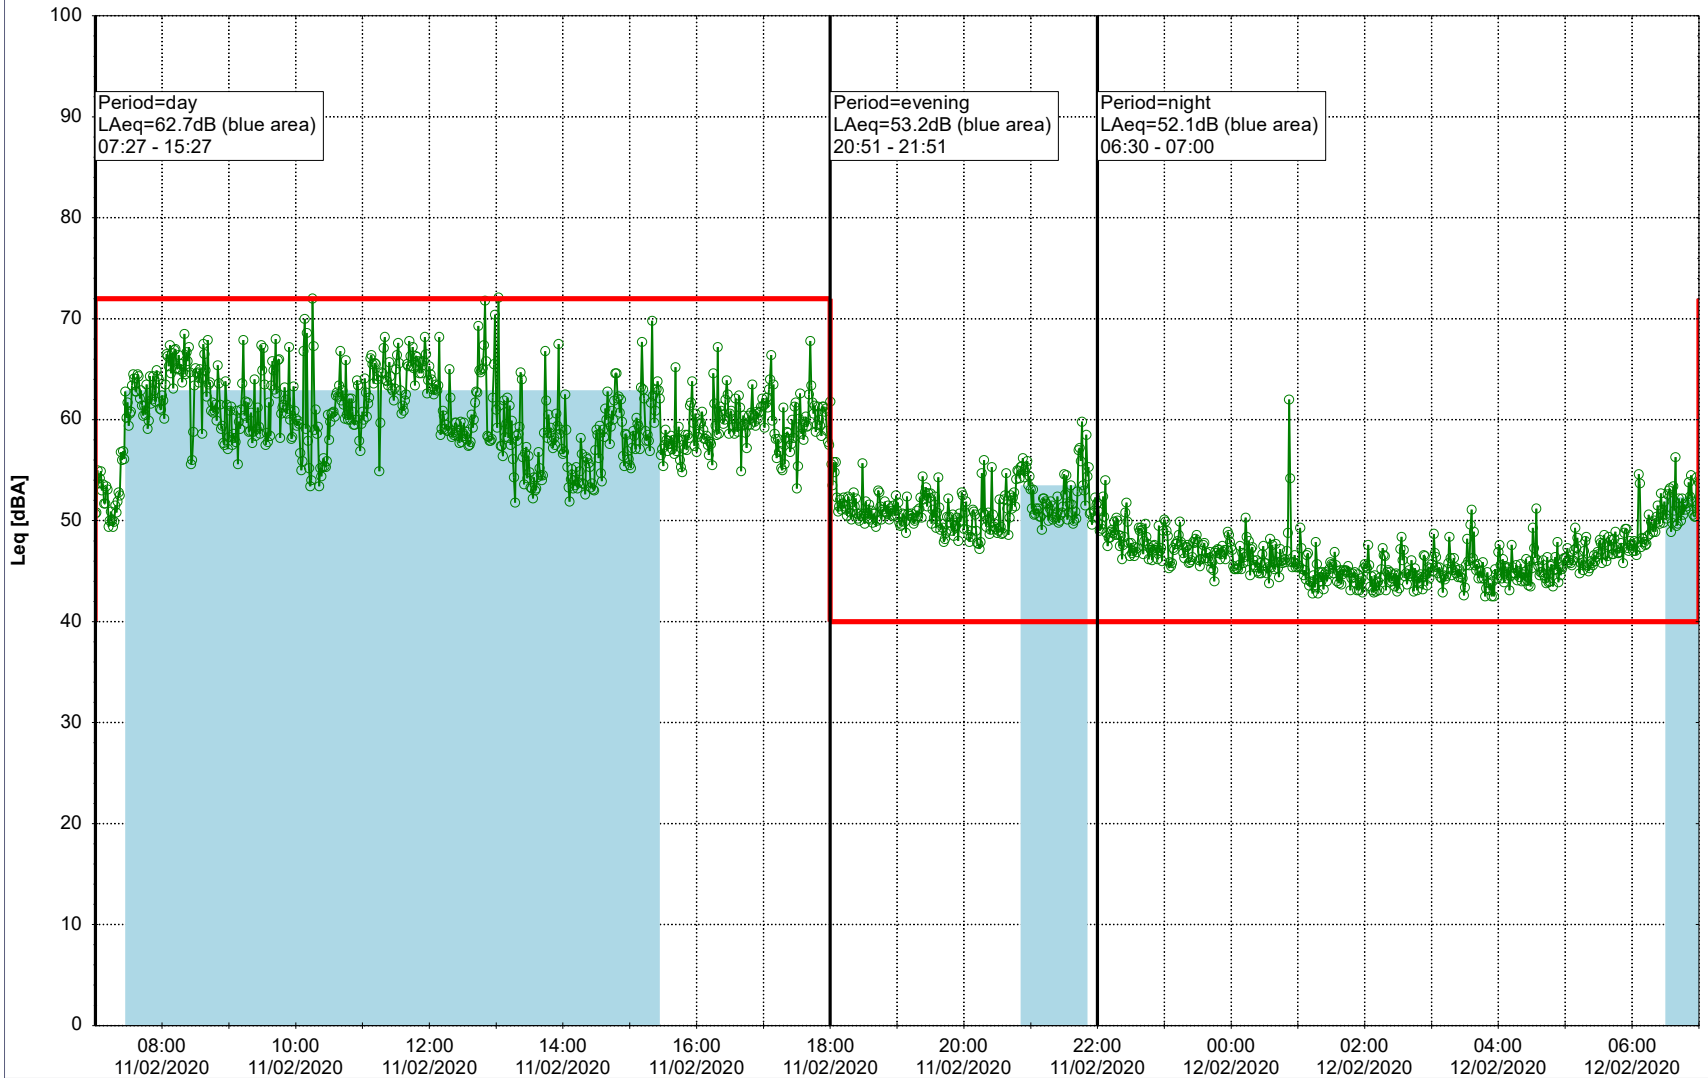

Plan View

Remarks

...

Noise Time Related Diagram

11/02/2020
12/02/2020

○○○○ MOP_NS01

Project: Kronos Sydhavnen
Construction: Mozarts Plads
Location: N-V

Plan View

Remarks

...

Noise Time Related Diagram

12/02/2020
13/02/2020

○○○ MOP_NS01

Project: Kronos Sydhavnen
Construction: Mozarts Plads
Location: N-V

Plan View

Remarks

...

Noise Time Related Diagram

13/02/2020
14/02/2020

○○○○ MOP_NS01

Project: Kronos Sydhavnen
Construction: Mozarts Plads
Location: N-V

14/02/2020
15/02/2020

Plan View

Remarks

...

Noise Time Related Diagram

○○○○ MOP_NS01

Project: Kronos Sydhavnen
Construction: Mozarts Plads
Location: N-V

15/02/2020
16/02/2020

Remarks

...

Noise Time Related Diagram