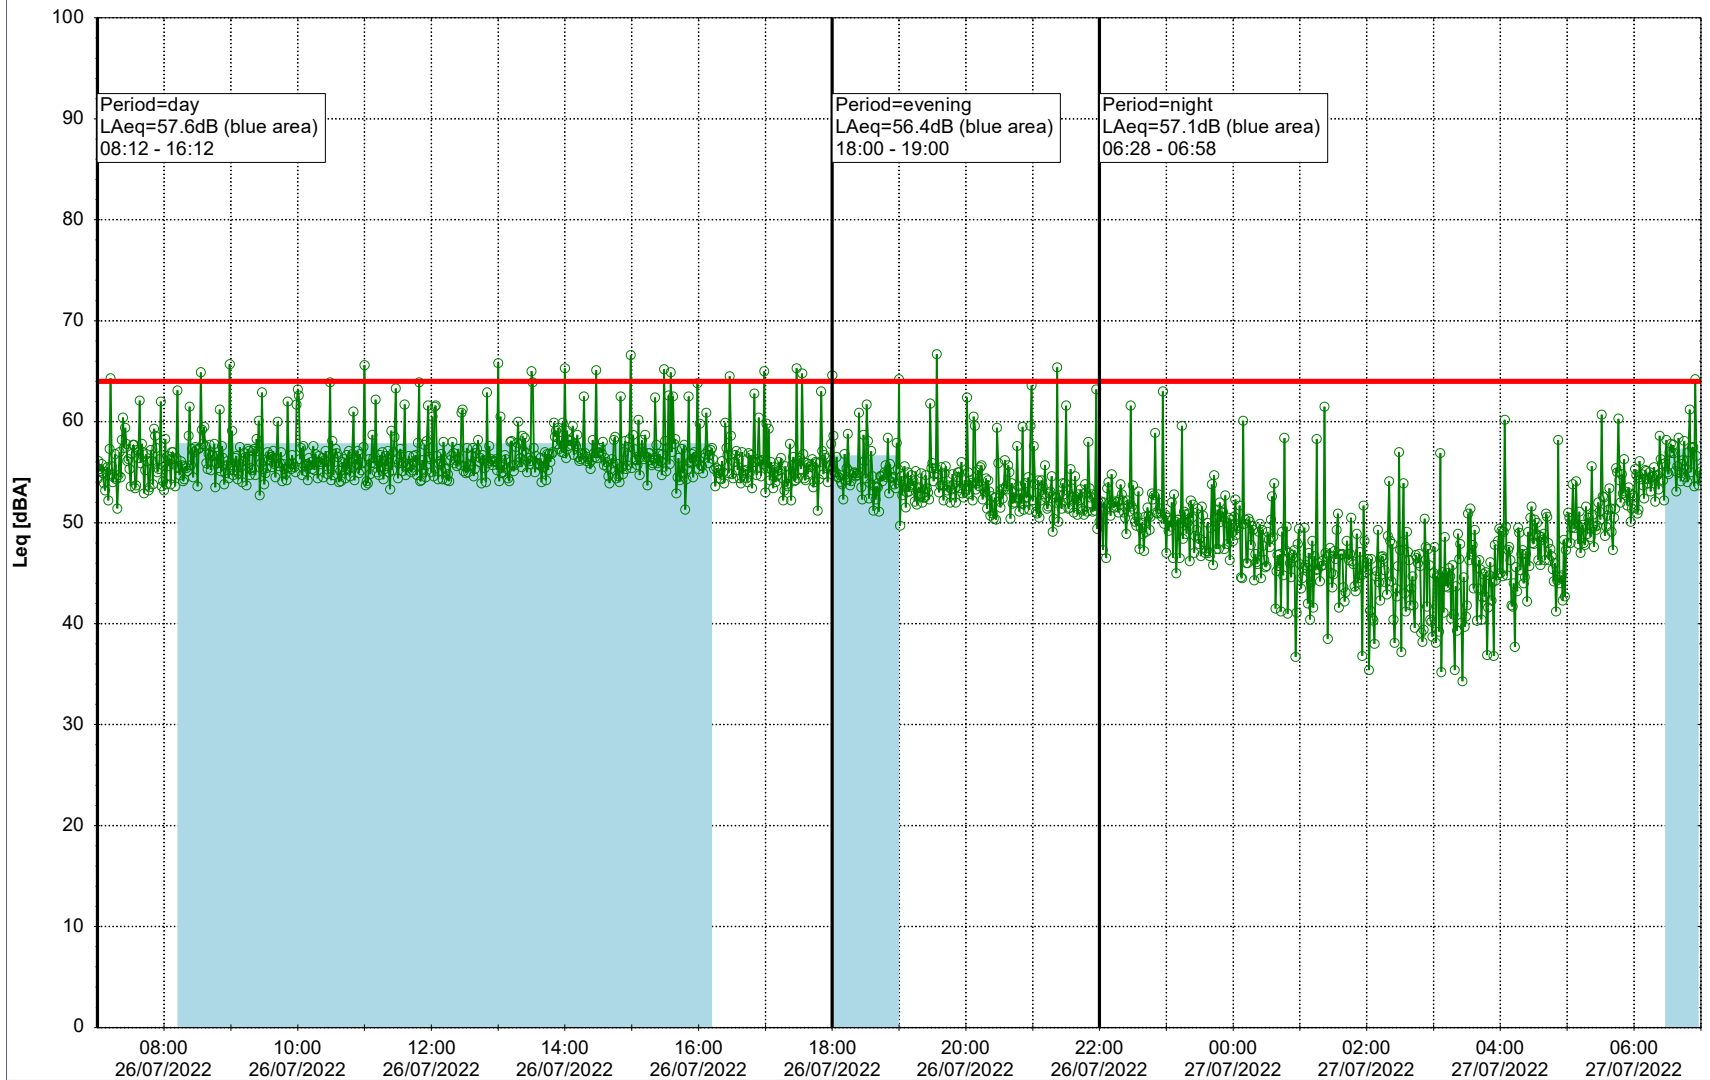

Plan View

Remarks

...

Noise Time Related Diagram

26/07/2022
27/07/2022

○○○ GAB_NS01

Project: Kronos Sydhavnen
Construction: Gåsebæk
Location: N-V

Plan View

Remarks

...

Noise Time Related Diagram

27/07/2022
28/07/2022

○○○ GAB_NS01

Project: Kronos Sydhavnen
Construction: Gåsebæk
Location: N-V

28/07/2022
29/07/2022

Plan View

30/07/2022
31/07/2022

○○○ GAB_NS01

Project: Kronos Sydhavnen
Construction: Gåsebæk
Location: N-V

31/07/2022
01/08/2022

Plan View

Remarks

...

Noise Time Related Diagram