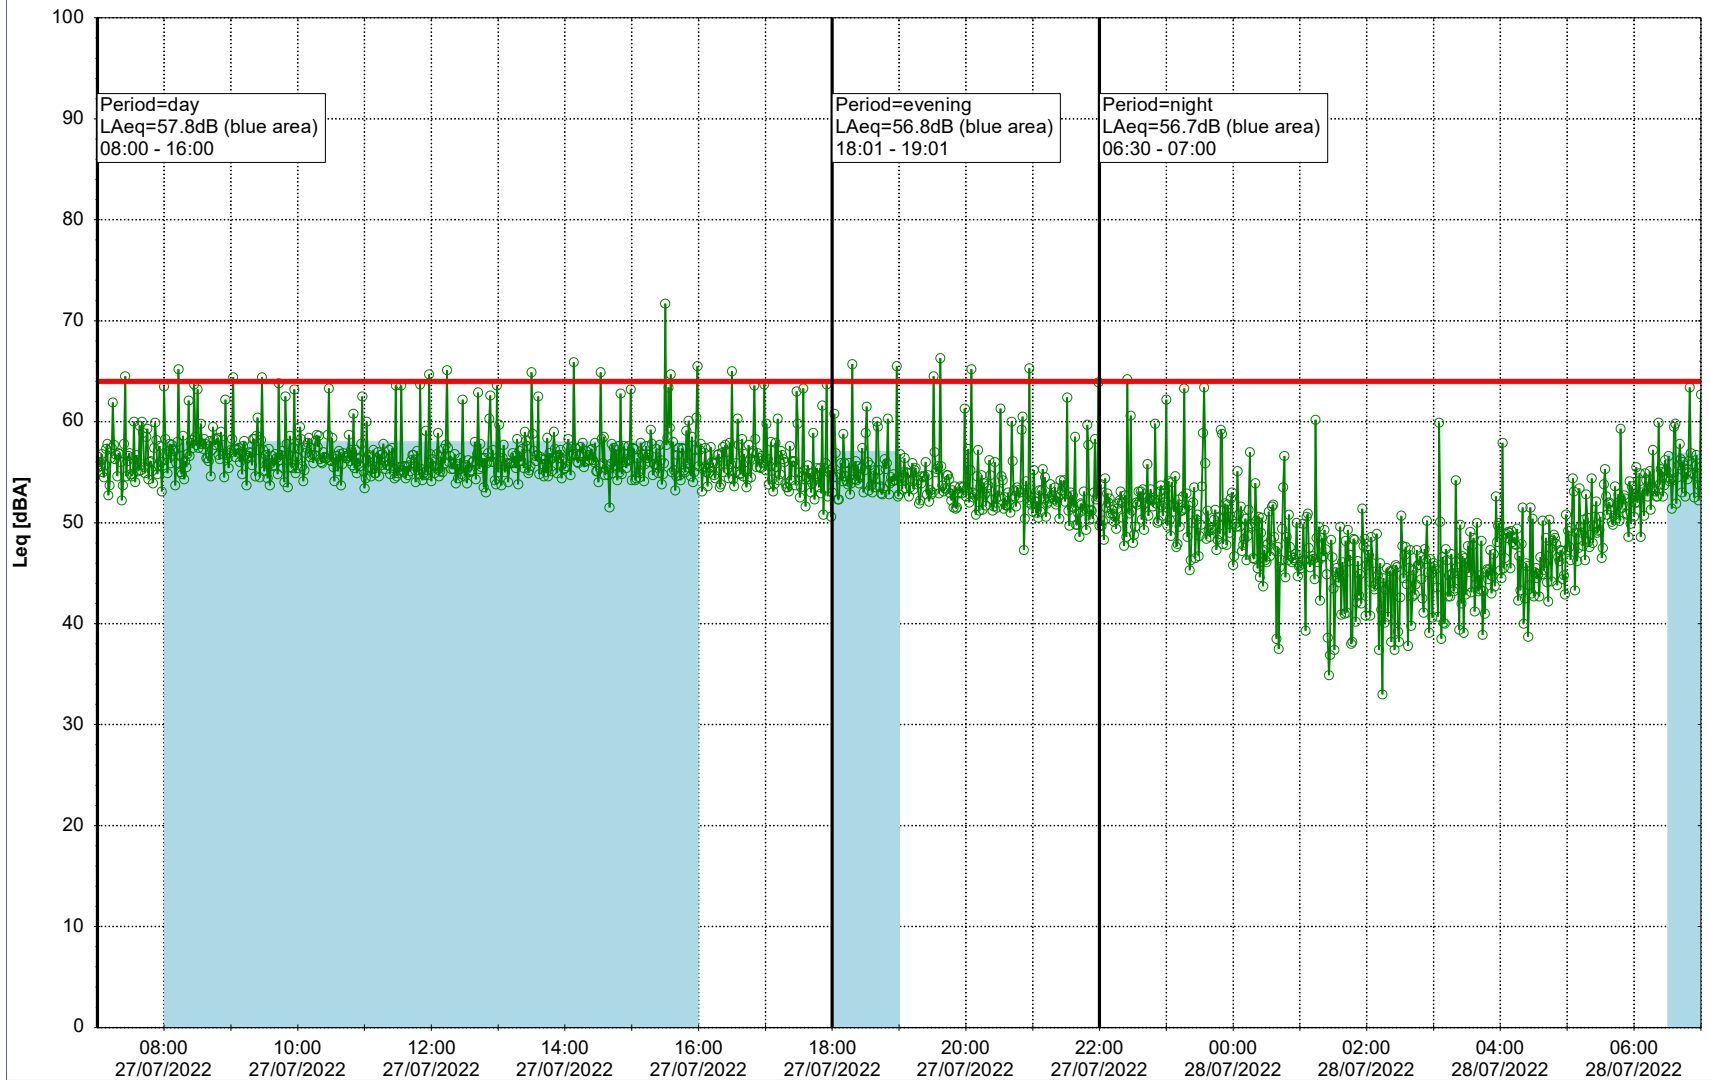

Plan View

Remarks

...

Noise Time Related Diagram

26/07/2022
27/07/2022

○○○ GAB_NS01

Project: Kronos Sydhavnen
Construction: Gåsebæk
Location: N-V

Plan View

Remarks

...

Noise Time Related Diagram

27/07/2022
28/07/2022

○○○ GAB_NS01

Project: Kronos Sydhavnen
Construction: Gåsebæk
Location: N-V

28/07/2022
29/07/2022

Plan View

Remarks

...

Noise Time Related Diagram

○○○ GAB_NS01

Project: Kronos Sydhavnen
Construction: Gåsebæk
Location: N-V

Plan View

Remarks

...

30/07/2022
31/07/2022

○○○ GAB_NS01

Project: Kronos Sydhavnen
Construction: Gåsebæk
Location: N-V

31/07/2022
01/08/2022

Plan View

Remarks

...

Noise Time Related Diagram