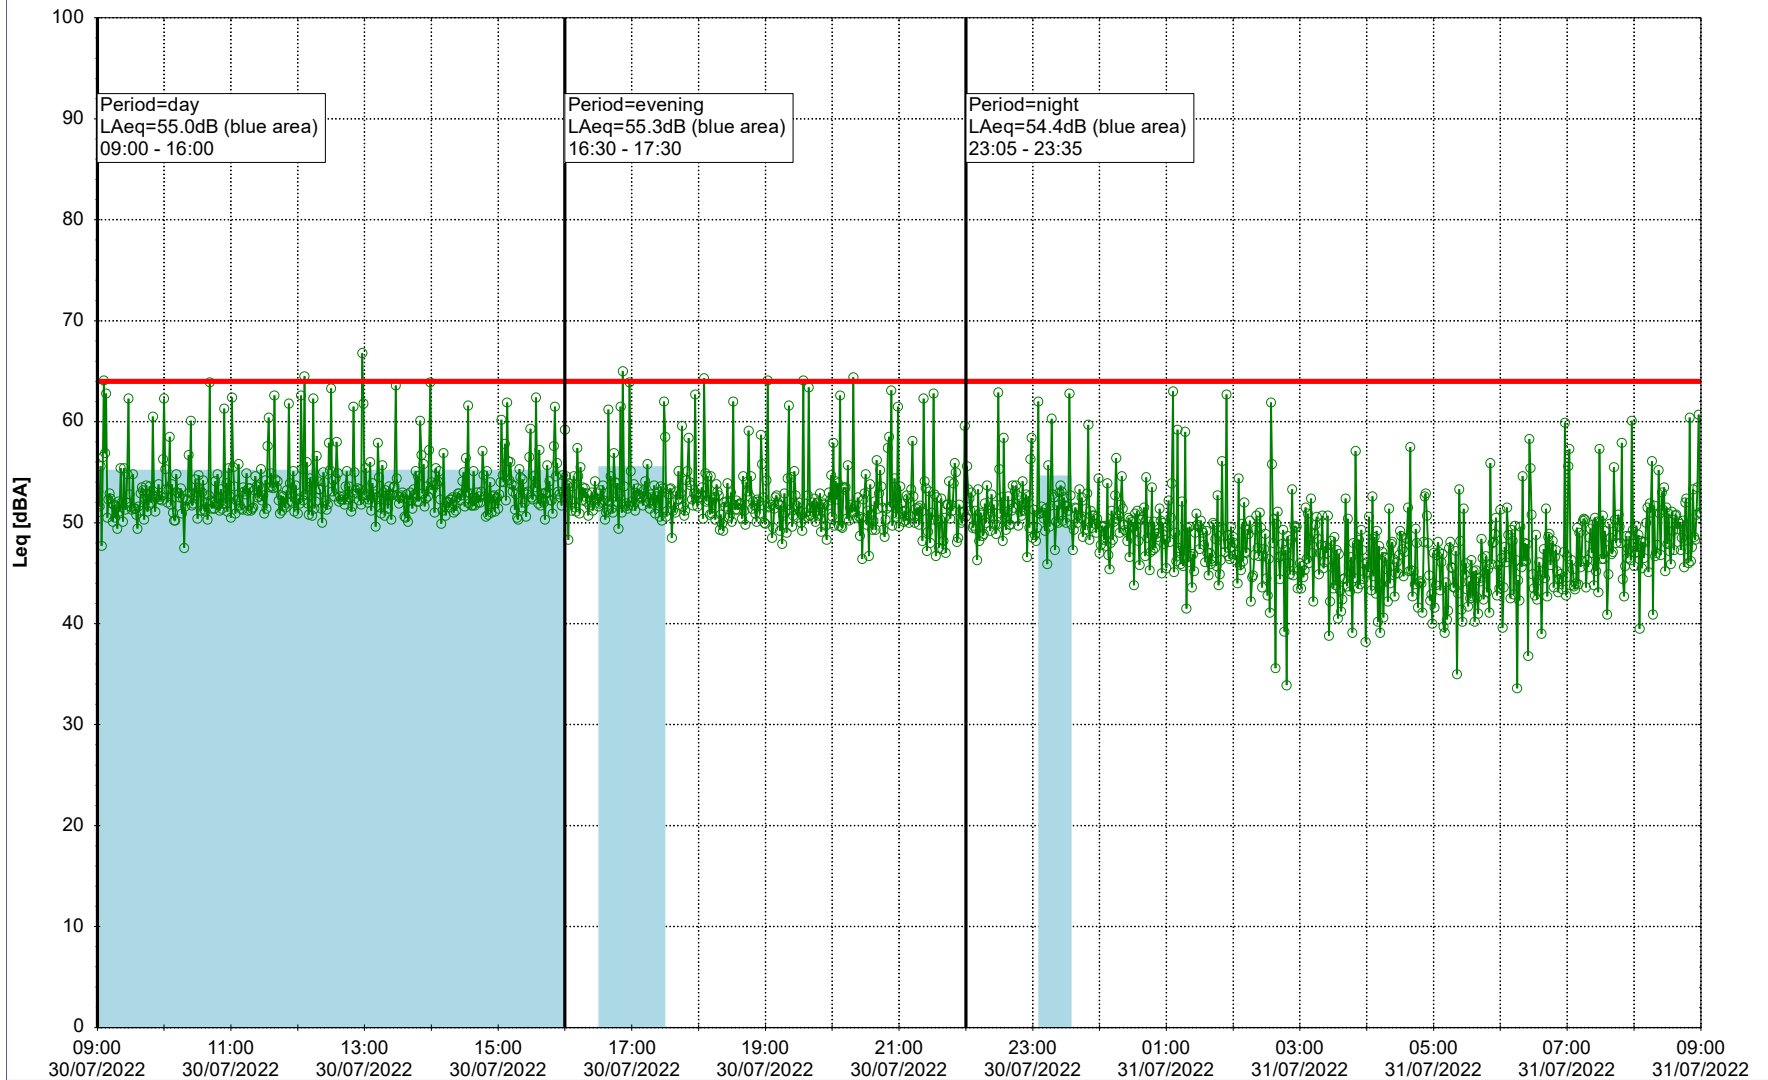

Noise Time Related Diagram

29/07/2022
30/07/2022

○○○ GAB_NS01

Project: Kronos Sydhavnen
Construction: Gåsebæk
Location: N-V

Plan View

Remarks

...

Noise Time Related Diagram

30/07/2022
31/07/2022

○○○ GAB_NS01

Project: Kronos Sydhavnen
Construction: Gåsebæk
Location: N-V

31/07/2022
01/08/2022

Plan View

Remarks

...

Noise Time Related Diagram