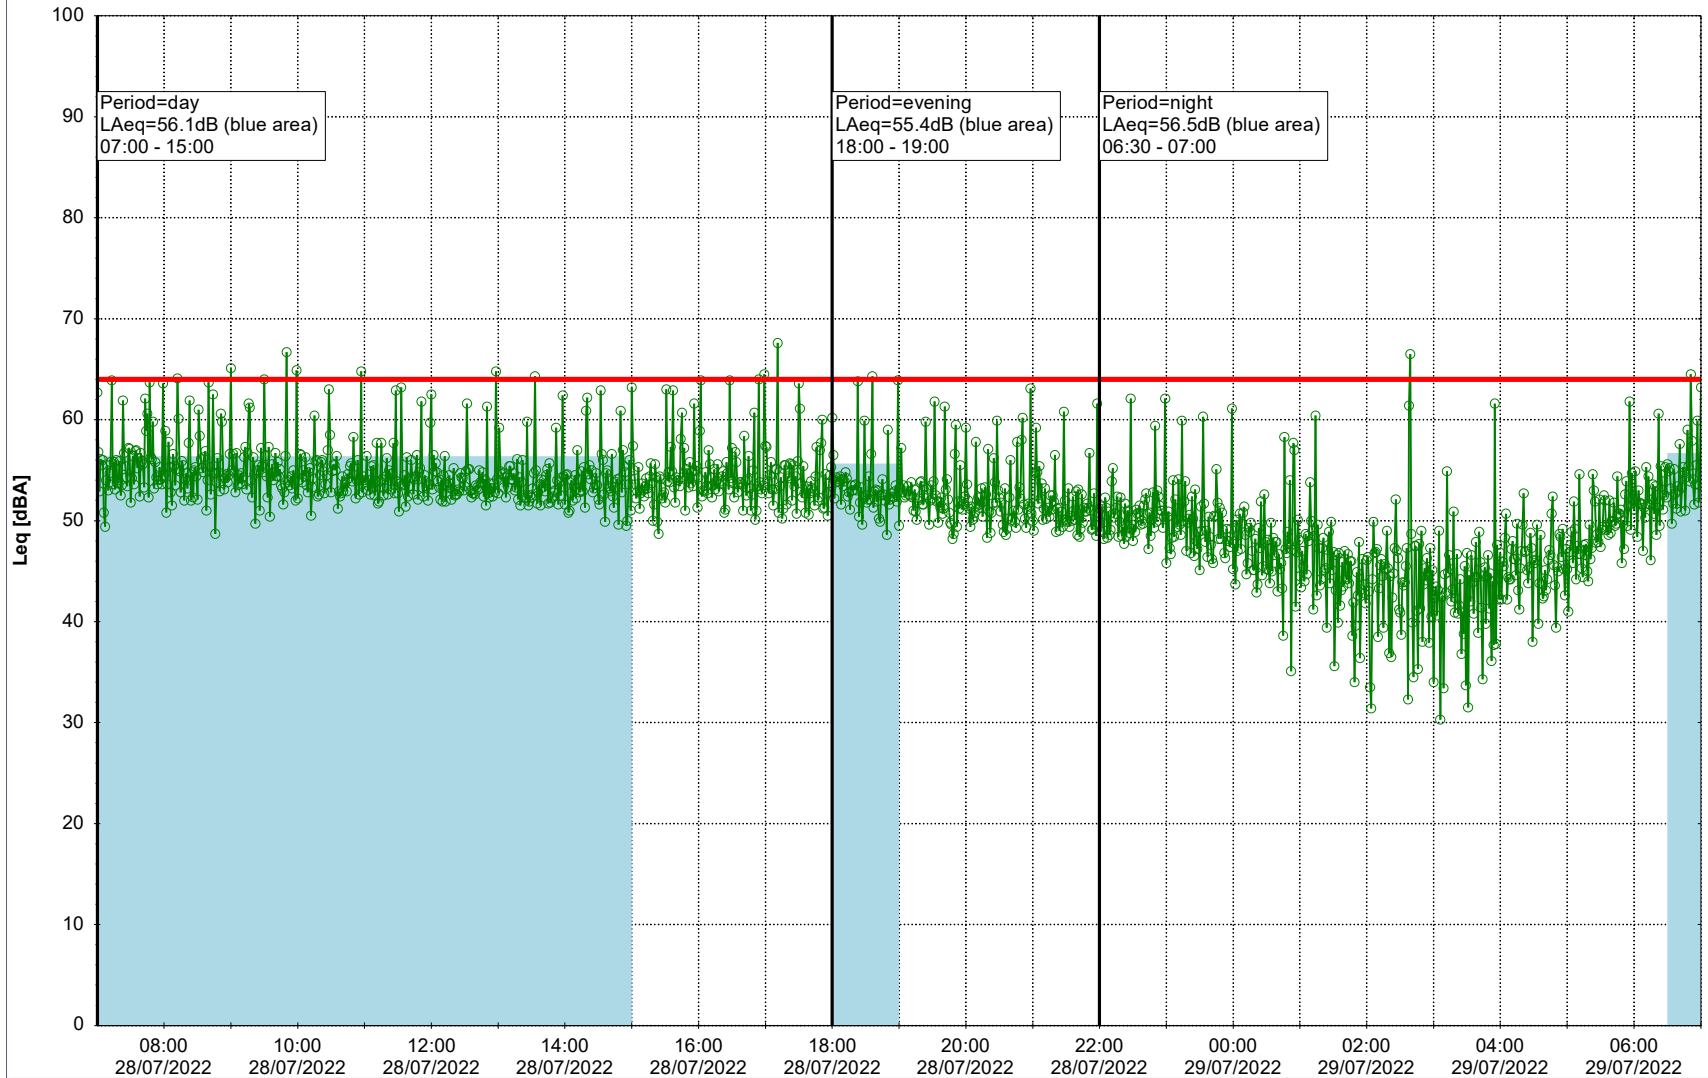

Remarks

...

Noise Time Related Diagram

27/07/2022
28/07/2022

○○○ GAB_NS01

Project: Kronos Sydhavnen
Construction: Gåsebæk
Location: N-V

28/07/2022
29/07/2022

Plan View

Remarks

...

Noise Time Related Diagram

○○○ GAB_NS01

Project: Kronos Sydhavnen
Construction: Gåsebæk
Location: N-V

Plan View

Remarks

...

Noise Time Related Diagram

29/07/2022
30/07/2022

○○○ GAB_NS01

Project: Kronos Sydhavnen
Construction: Gåsebæk
Location: N-V

Plan View

Remarks

...

Noise Time Related Diagram

30/07/2022
31/07/2022

○○○ GAB_NS01

Project: Kronos Sydhavnen
Construction: Gåsebæk
Location: N-V

31/07/2022
01/08/2022

Plan View

Remarks

...

Noise Time Related Diagram