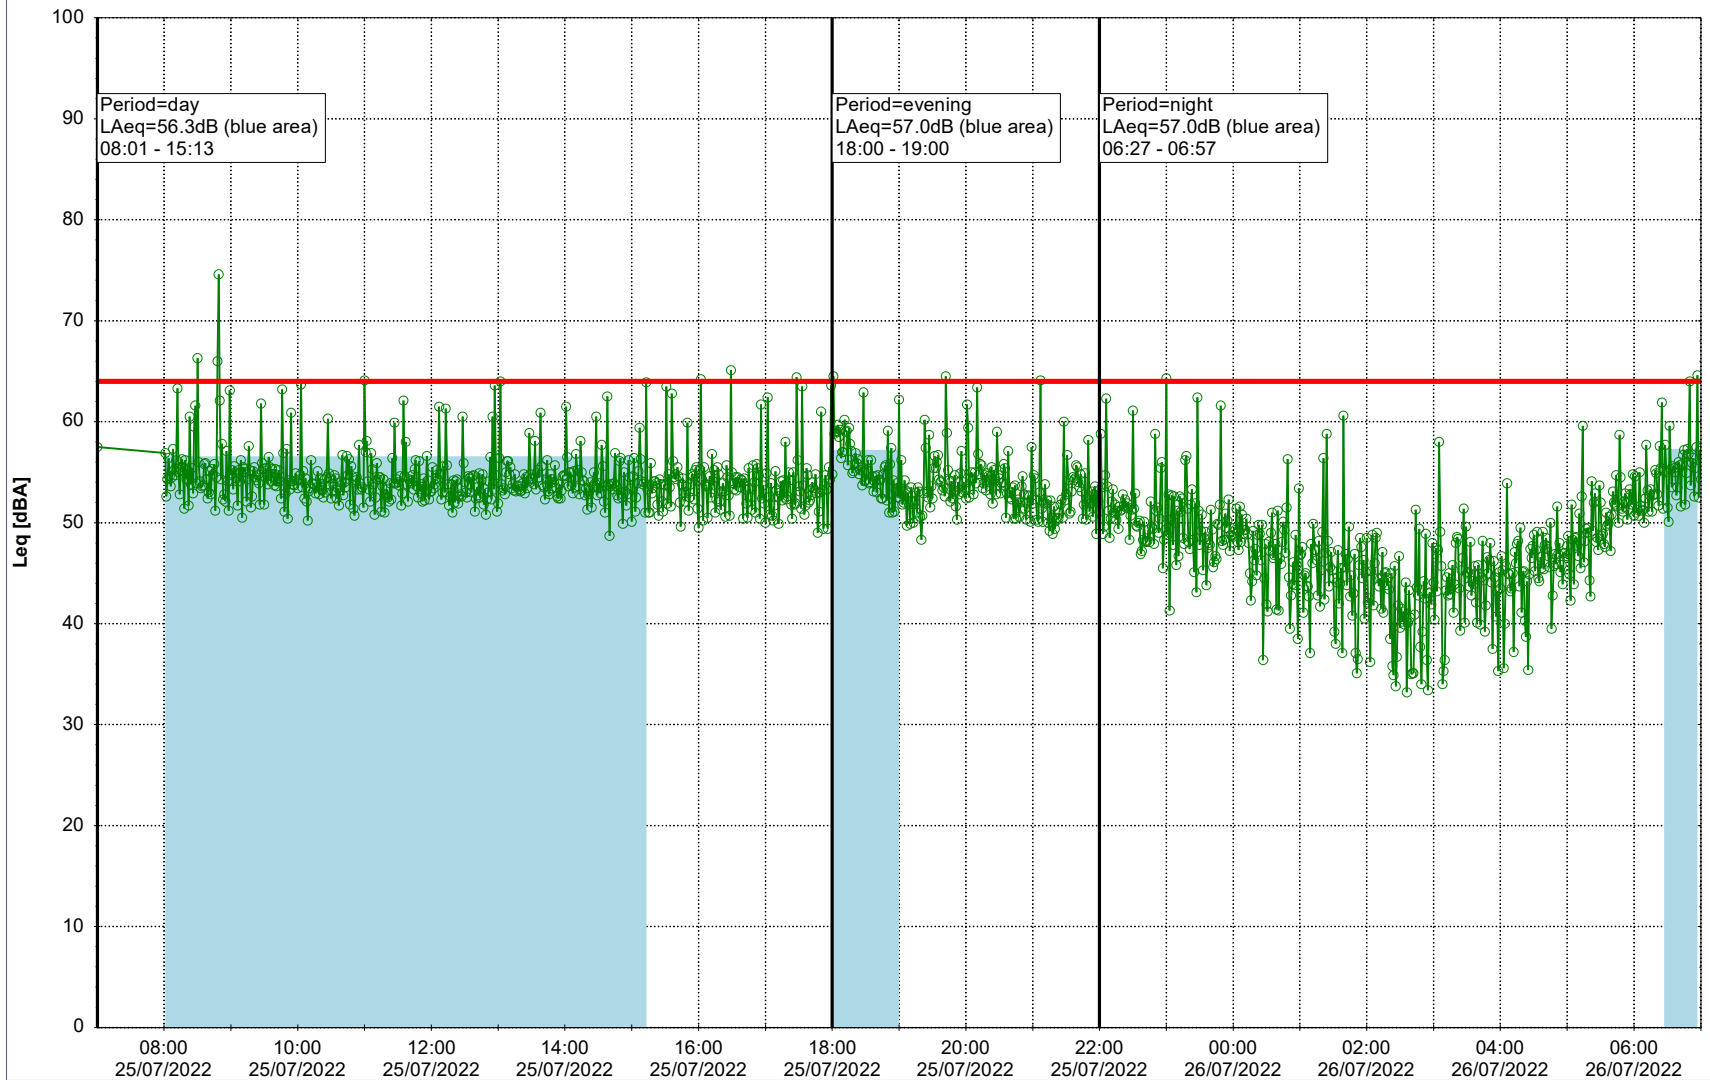

Project: Kronos Sydhavnen
Construction: Gåsebæk
Location: N-V

Plan View

Remarks

...

Noise Time Related Diagram

25/07/2022
26/07/2022

○○○ GAB_NS01

Project: Kronos Sydhavnen
Construction: Gåsebæk
Location: N-V

Plan View

Remarks

...

Noise Time Related Diagram

26/07/2022
27/07/2022

○○○ GAB_NS01

Project: Kronos Sydhavnen
Construction: Gåsebæk
Location: N-V

Plan View

Remarks

...

Noise Time Related Diagram

27/07/2022
28/07/2022

○○○ GAB_NS01

Project: Kronos Sydhavnen
Construction: Gåsebæk
Location: N-V

28/07/2022
29/07/2022

Plan View

30/07/2022
31/07/2022

○○○ GAB_NS01

Project: Kronos Sydhavnen
Construction: Gåsebæk
Location: N-V

31/07/2022
01/08/2022

Plan View

Remarks

...

Noise Time Related Diagram