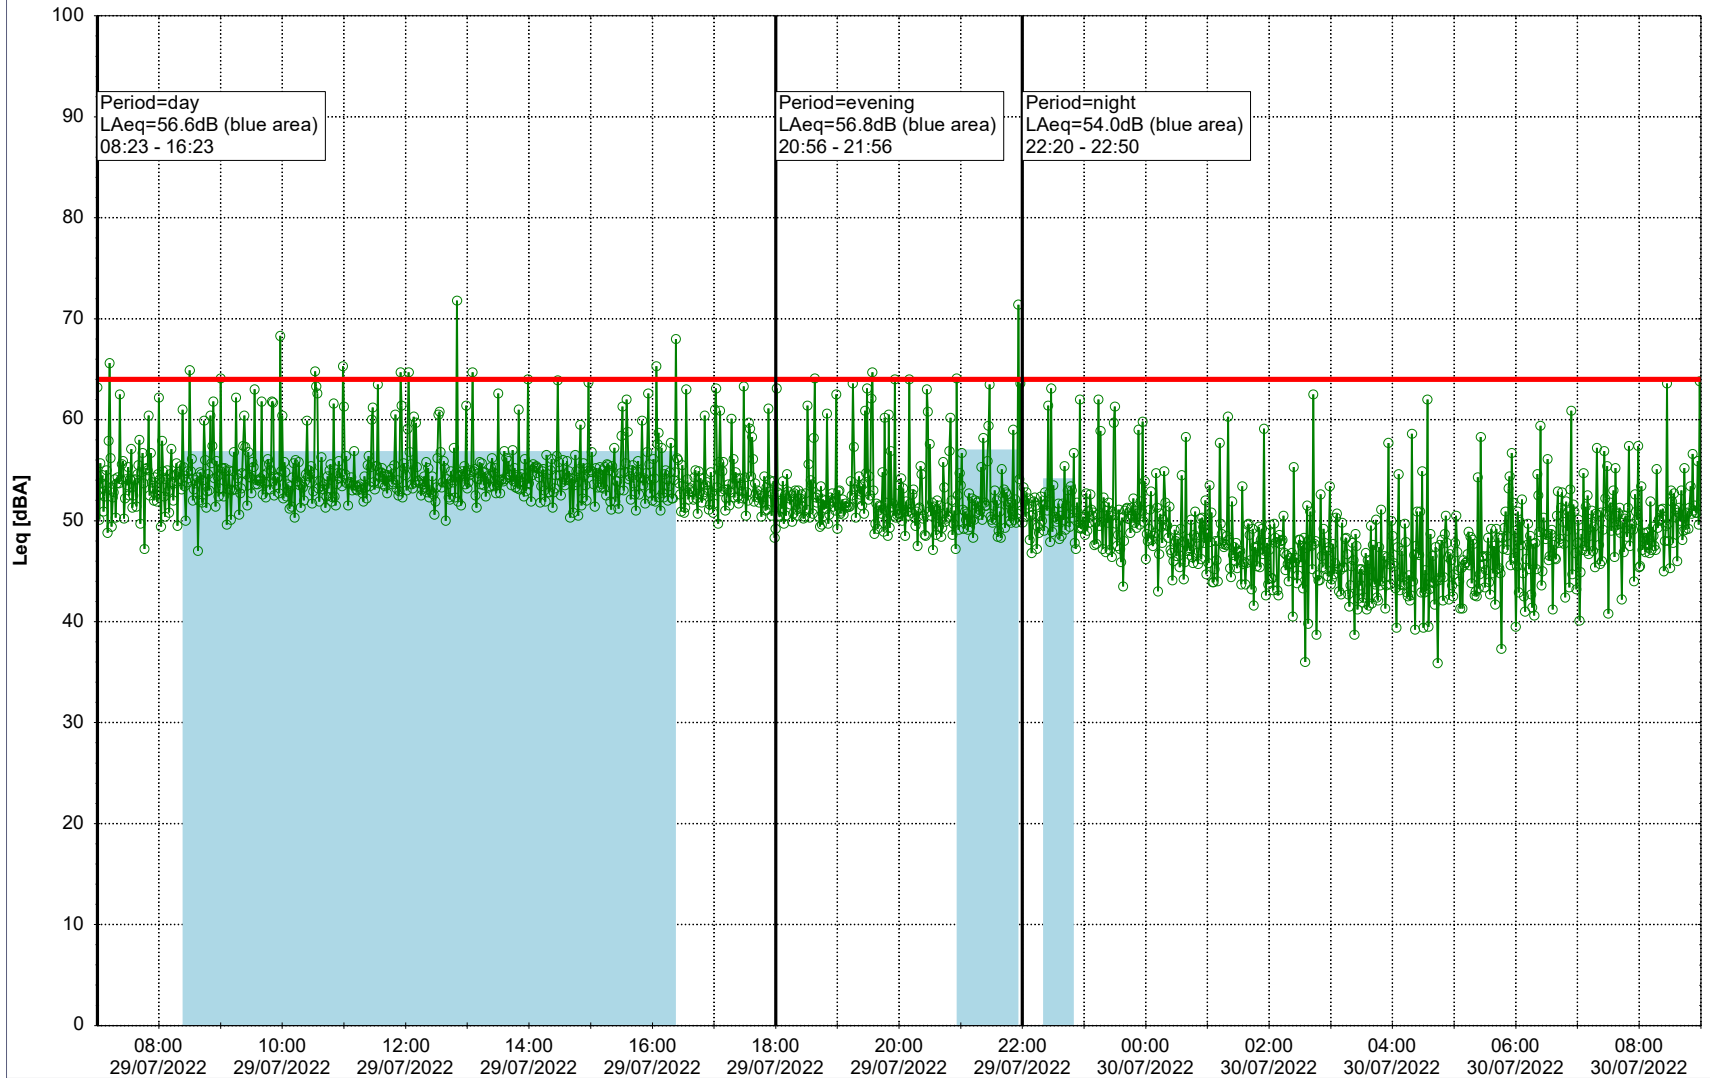

Remarks

...

Noise Time Related Diagram

○○○ GAB_NS01

Project: Kronos Sydhavnen
Construction: Gåsebæk
Location: N-V

Plan View

Remarks

...

Noise Time Related Diagram

29/07/2022
30/07/2022

○○○ GAB_NS01

Project: Kronos Sydhavnen
Construction: Gåsebæk
Location: N-V

Plan View

Remarks

...

Noise Time Related Diagram

30/07/2022
31/07/2022

○○○ GAB_NS01

Project: Kronos Sydhavnen
Construction: Gåsebæk
Location: N-V

31/07/2022
01/08/2022

Plan View

Remarks

...

Noise Time Related Diagram