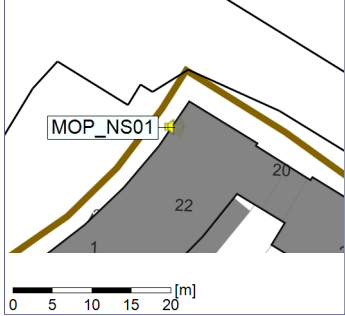

Project: Kronos Sydhavnen
Construction: Mozarts Plads
Location: N-V

Plan View