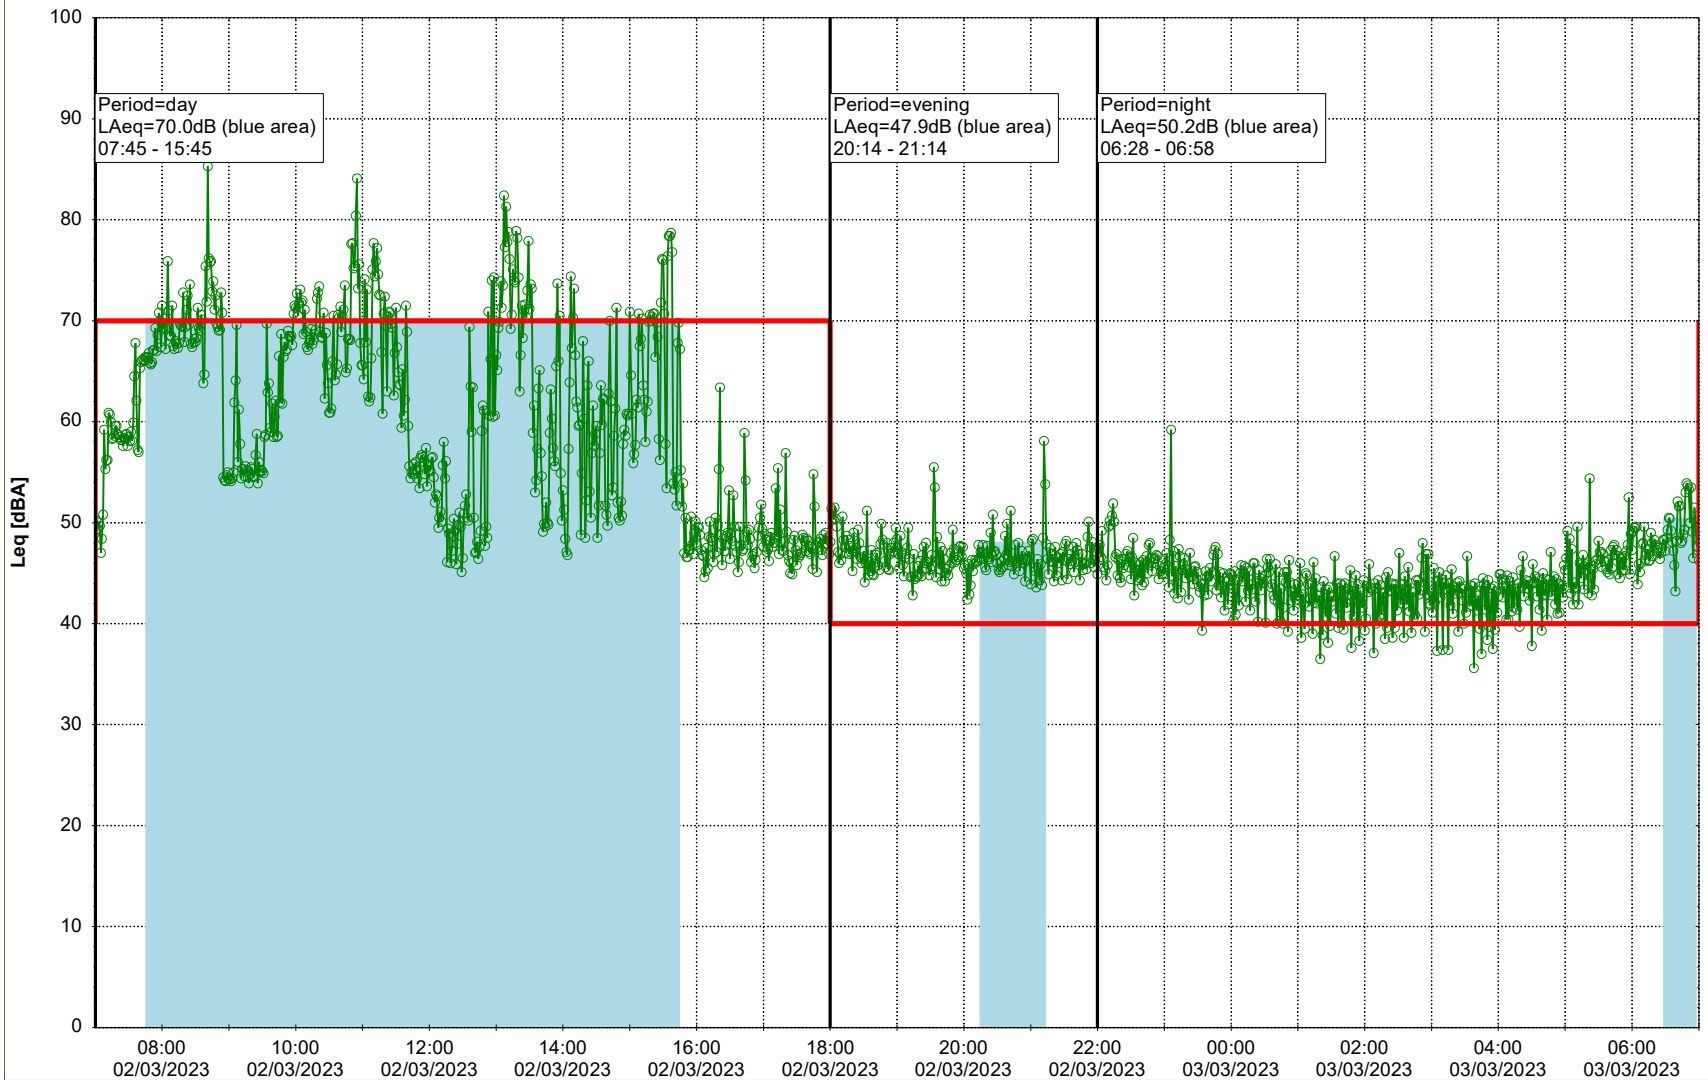

Noise Time Related Diagram

02/03/2023
03/03/2023

○○○○ MOP_NS01