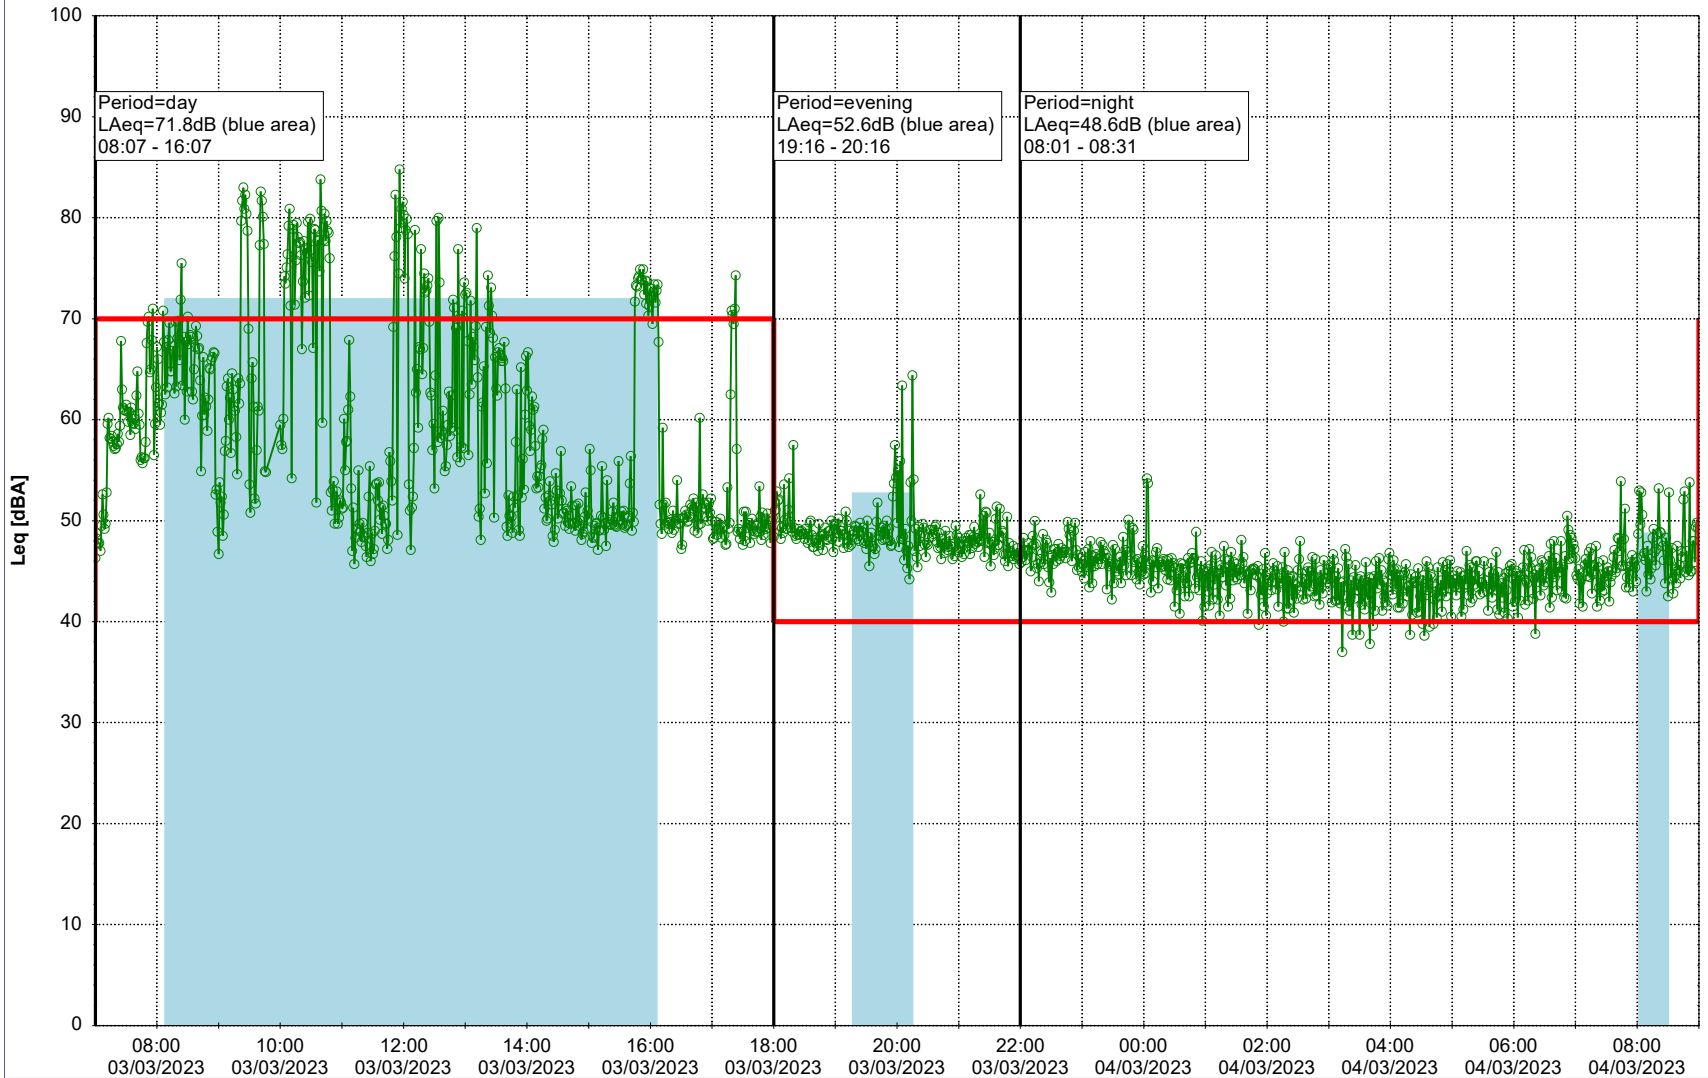

Noise Time Related Diagram

03/03/2023
04/03/2023

○○○○ MOP_NS01