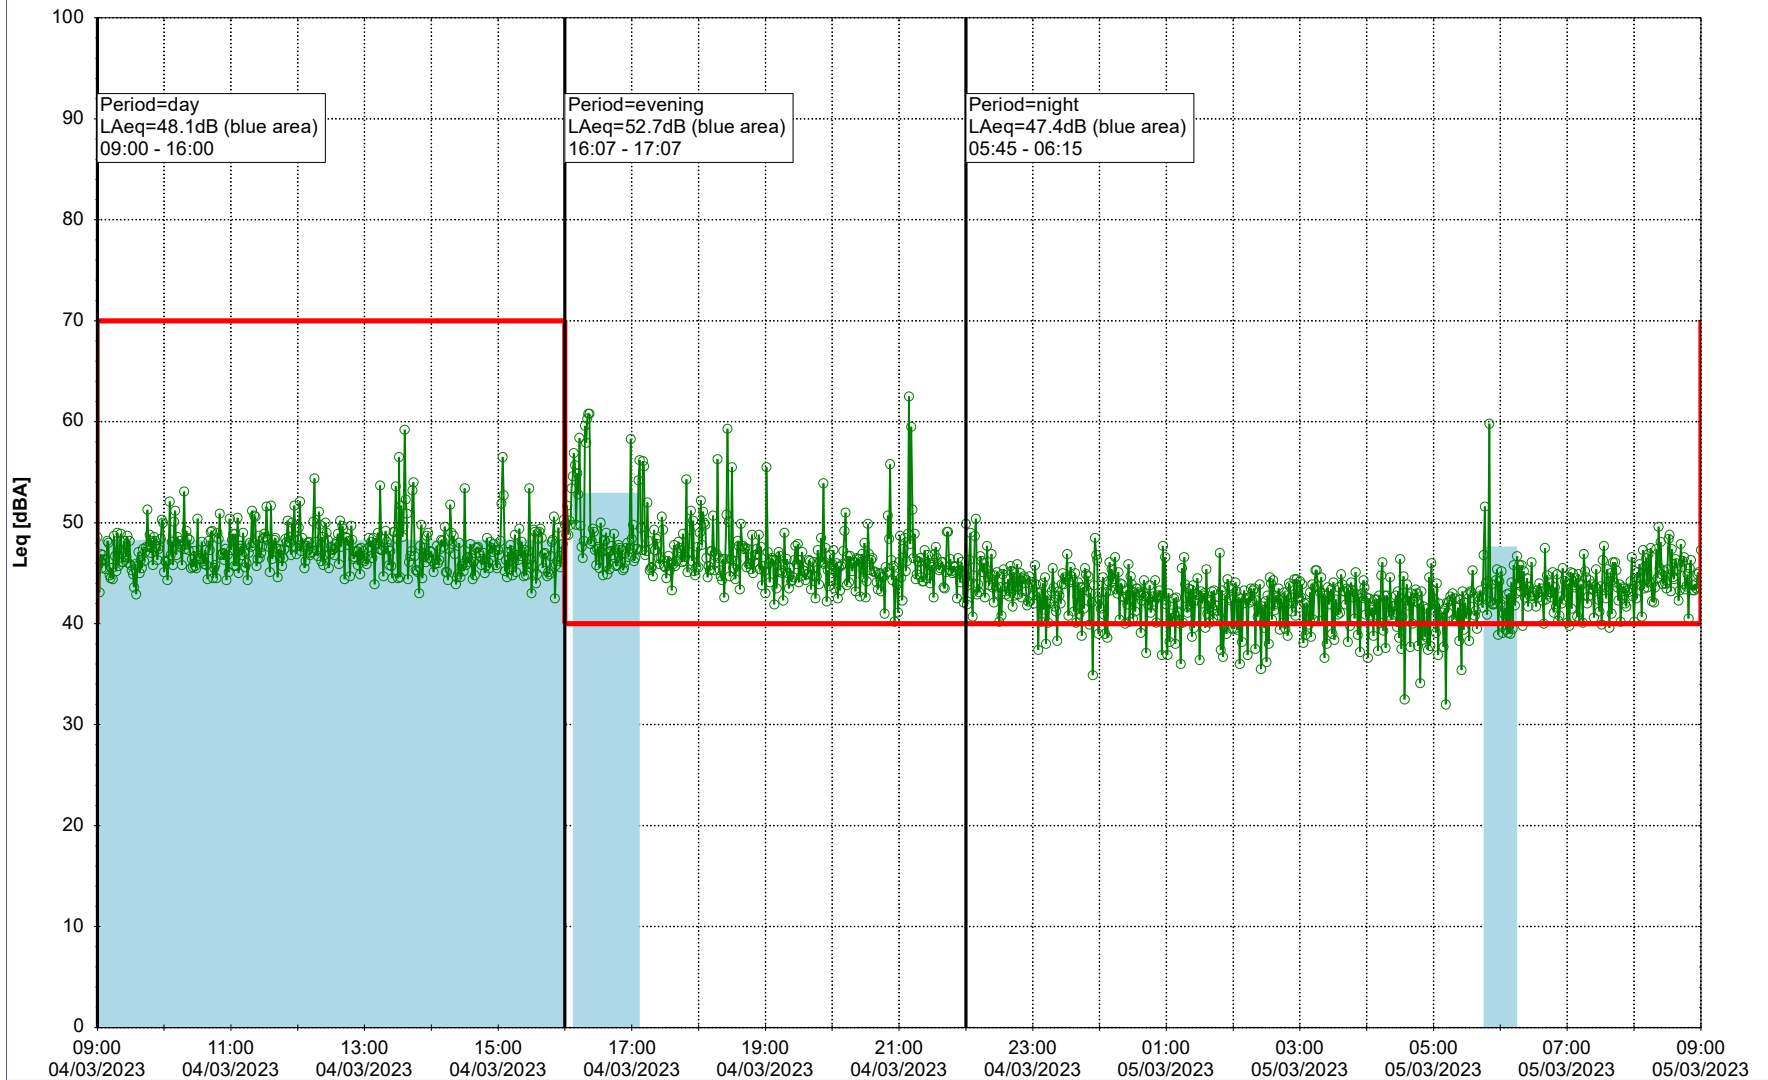

Noise Time Related Diagram

04/03/2023
05/03/2023

○○○○ MOP_NS01